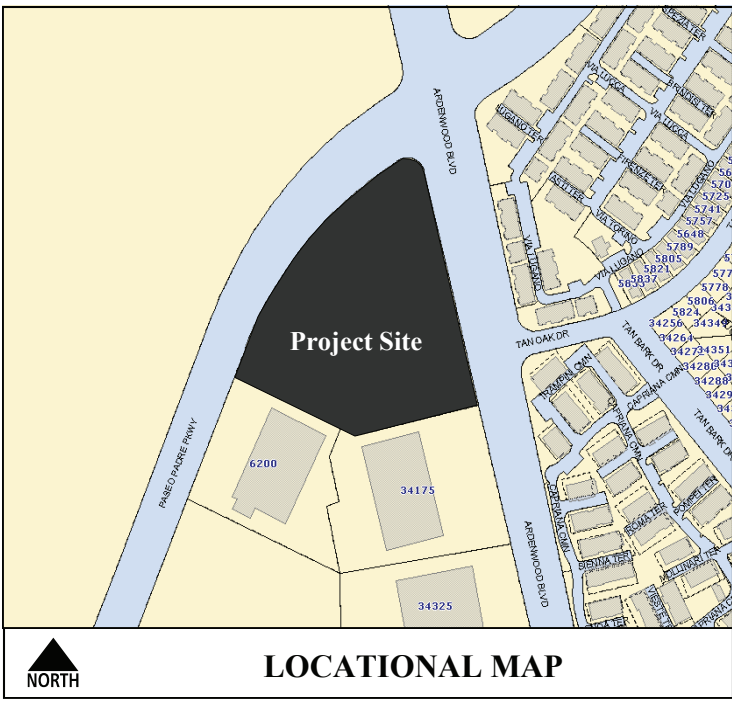

ADDRESS CHRONOLOGY

- Site addressing (Solar Array Facility) - 6100 Paseo Padre Pkwy: 11/5/10 (RW)

LOCATIONAL MAP

Side Elevations

FOR ADDRESSING PURPOSES ONLY

SP42-0003 11/5/2010 (RW)