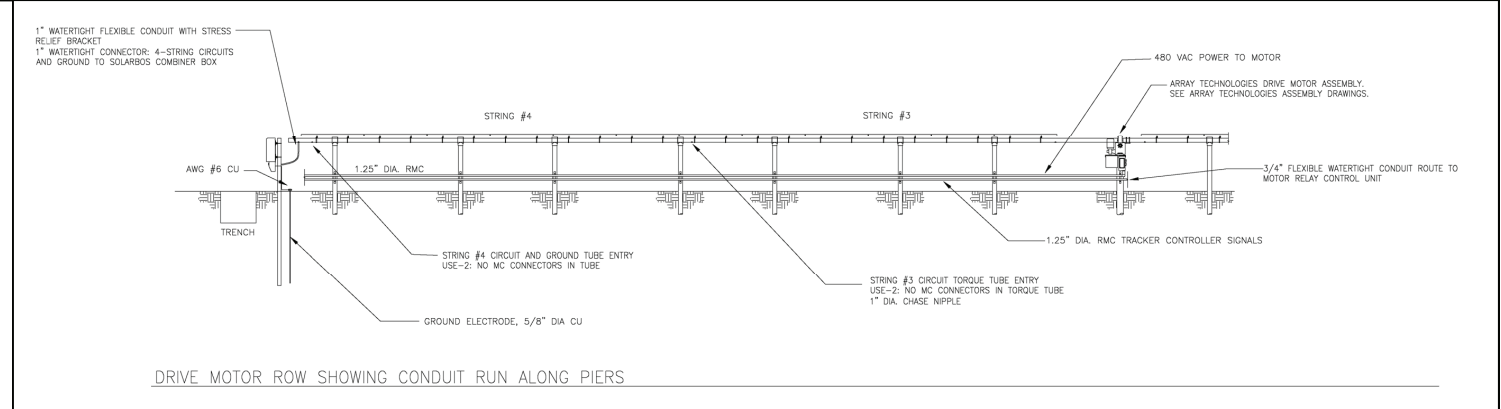

ADDRESS CHRONOLOGY

- Site addressing (Solar Array Facility) - 6100 Paseo Padre Pkwy: 11/5/10 (RW)

LOCATIONAL MAP

Side Elevations

FOR ADDRESSING PURPOSES ONLY

SP42-0003 11/5/2010 (RW)