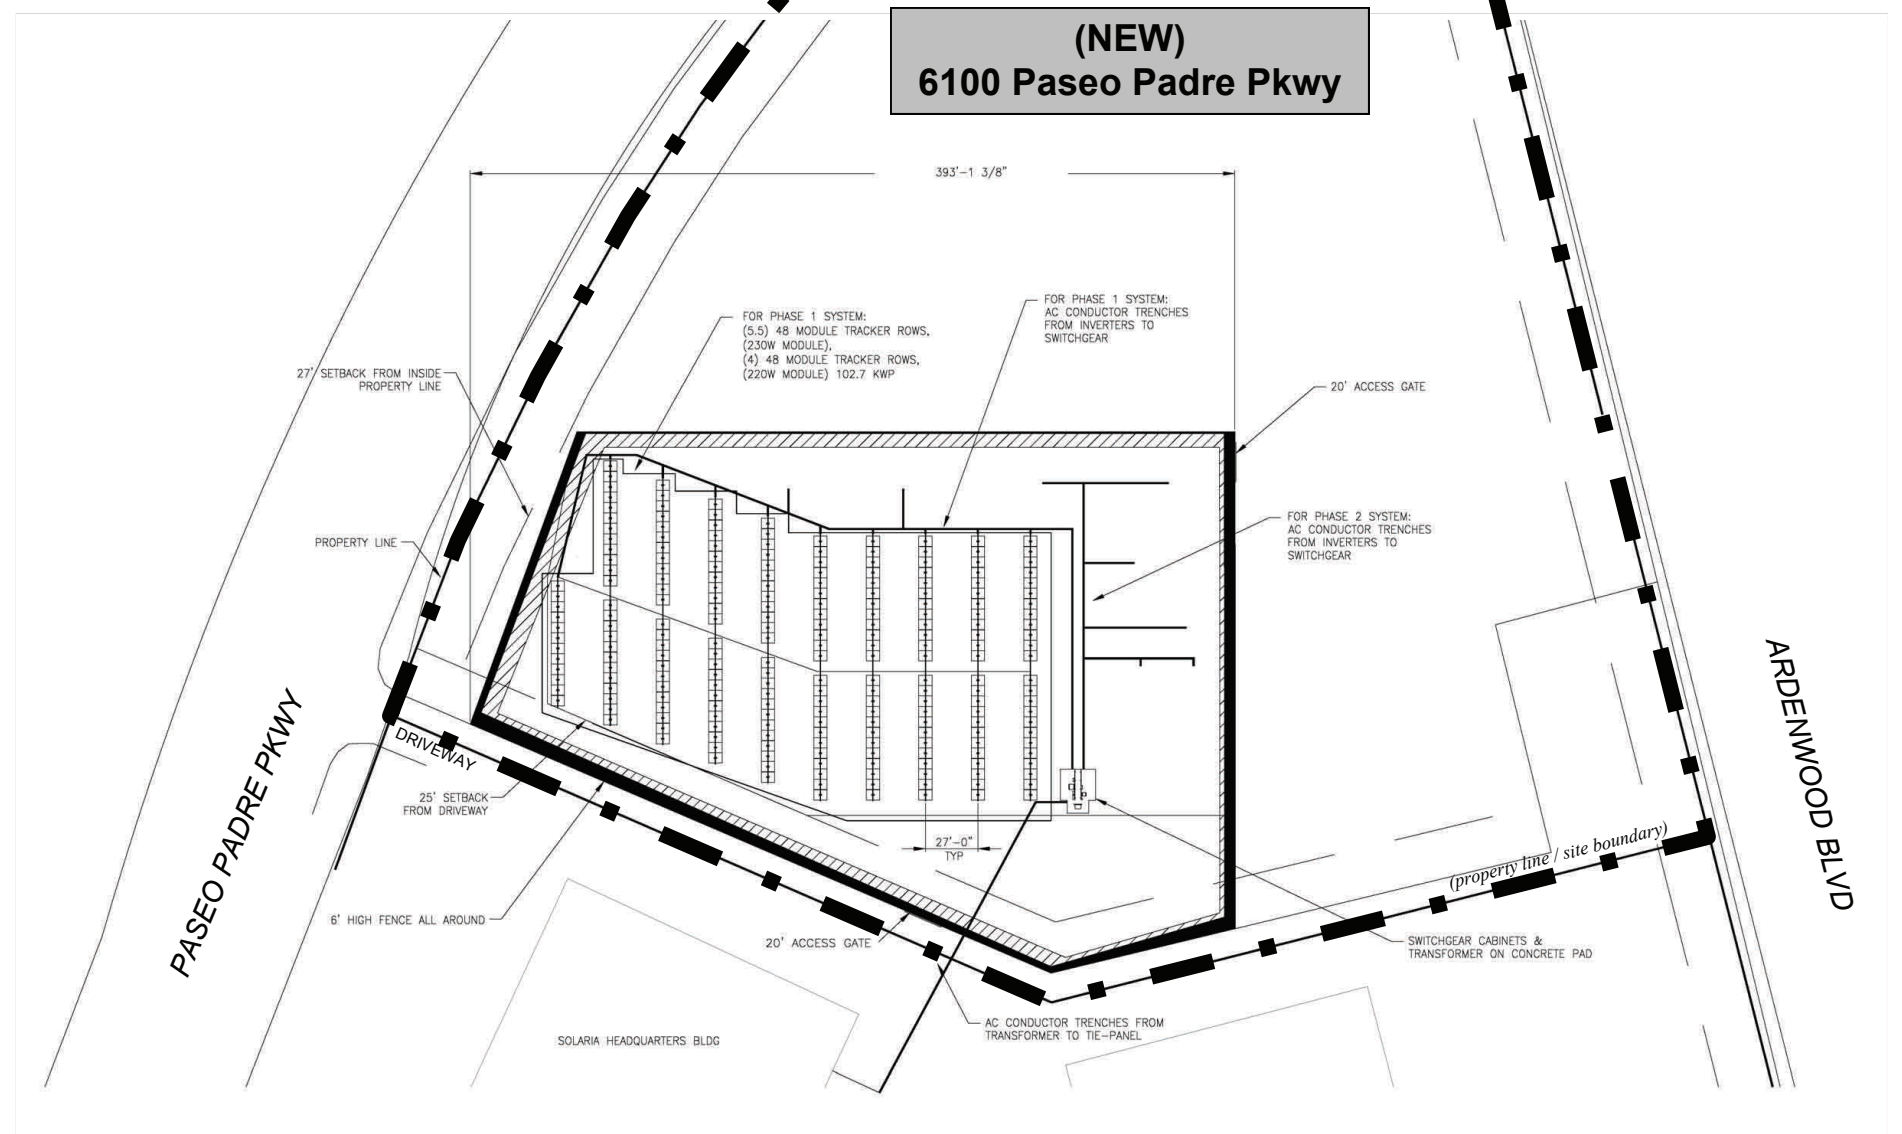

ADDRESS CHRONOLOGY

- Site addressing (Solar Array Facility) - 6100 Paseo Padre Pkwy: 11/5/10 (RW)

LOCATIONAL MAP

Side Elevations

FOR ADDRESSING PURPOSES ONLY

SP42-0003 11/5/2010 (RW)