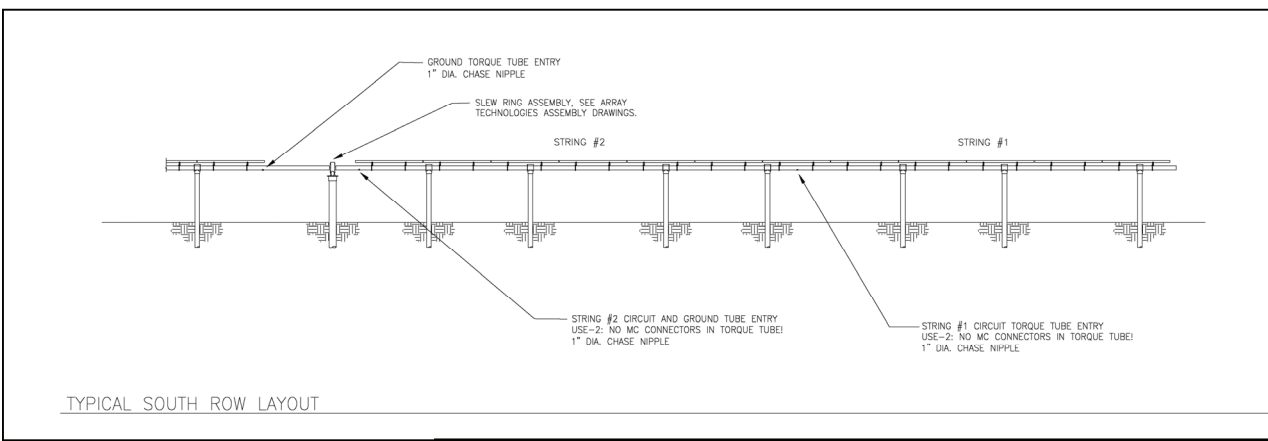

ADDRESS CHRONOLOGY

- Site addressing (Solar Array Facility) - 6100 Paseo Padre Pkwy: 11/5/10 (RW)

LOCATIONAL MAP

Side Elevations

FOR ADDRESSING PURPOSES ONLY

SP42-0003 11/5/2010 (RW)