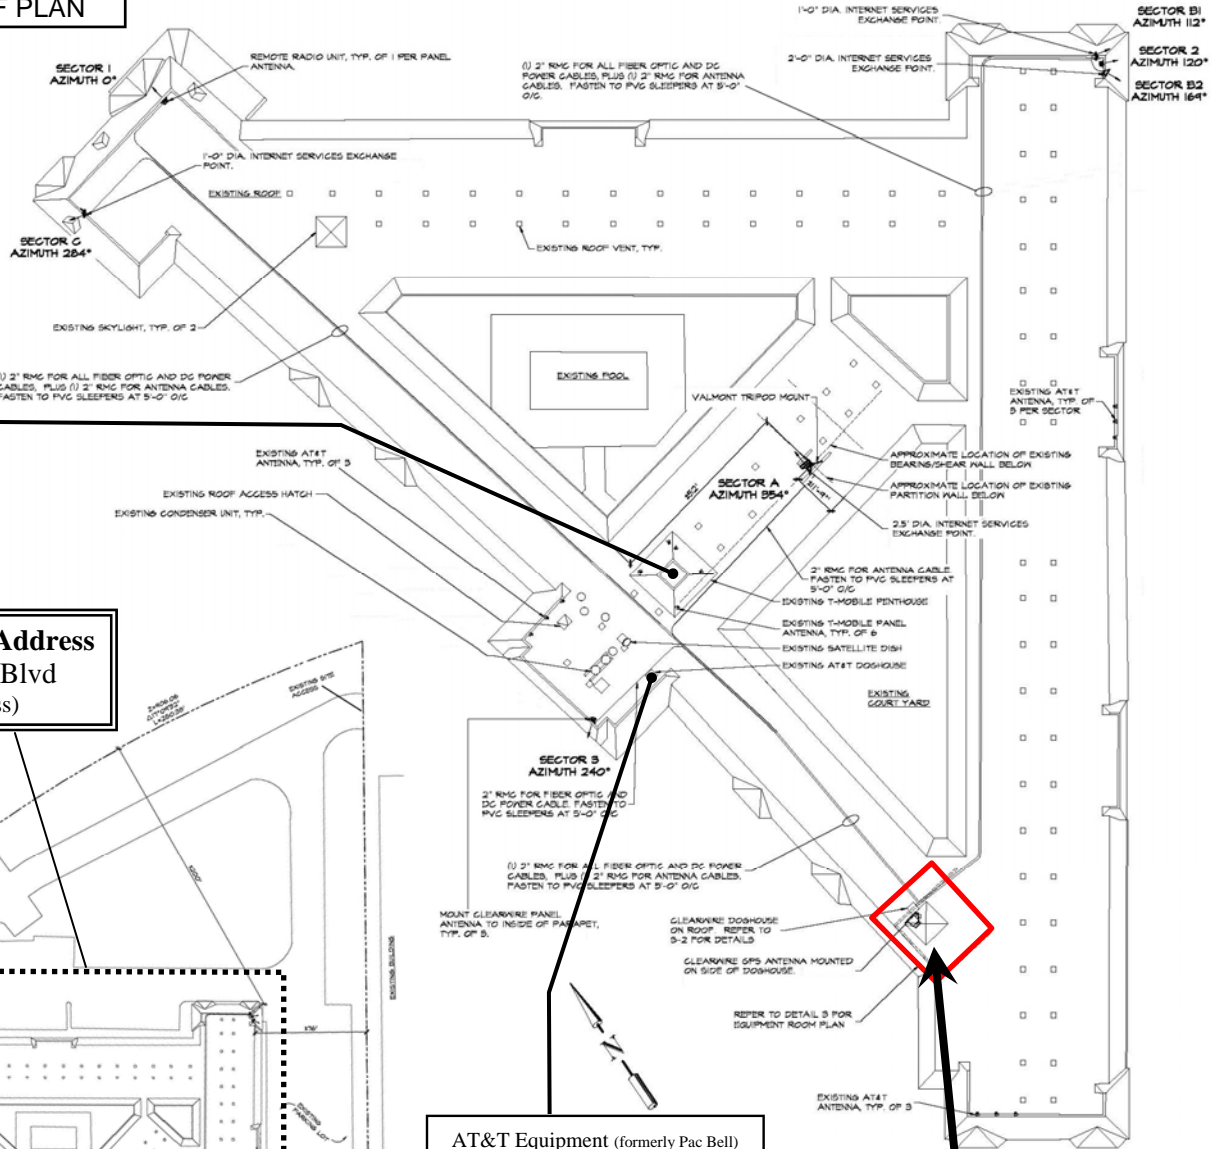

ROOF PLAN

T-Mobile Meter Address
34047 Fremont Blvd
(existing address)

Motel 6 Building Address
34047 Fremont Blvd
(existing address)

AT&T Equipment (formerly Pac Bell)
34045 Fremont Blvd
(existing address)

Clearwire Meter Location
34049 Fremont Blvd
(new address)

SITE PLAN

AT&T Meter Address (formerly Pac Bell)
34043 Fremont Blvd
(existing address)

LOCATIONAL MAP

Addressing Chronology:

- (1) Initial addressing at the time of construction in 1987.
- (2) T-Mobile PG&E meter address, 34047 Fremont Blvd, issued in 1992.
- (3) AT&T PG&E meter addresses, 34043 & 34045 Fremont Blvd, issued on 2/17/1997.
- (4) Clearwire PG&E meter address, 34049 Fremont Blvd, issued on 4/7/2010.