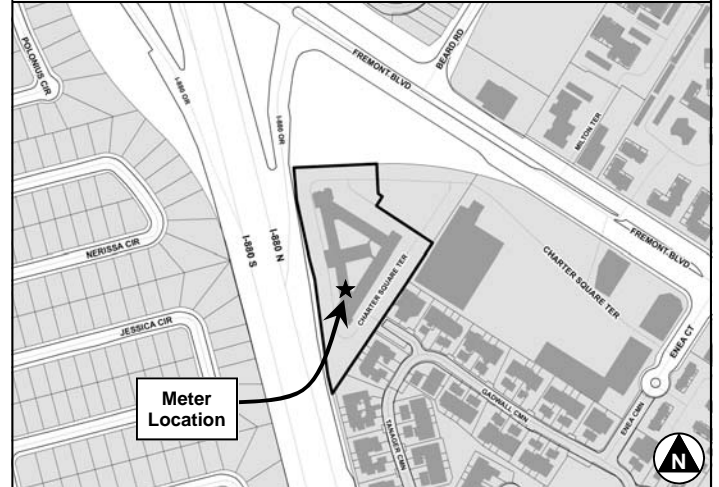

ROOF PLAN

T-Mobile Meter Address
34047 Fremont Blvd
(existing address)

Motel 6 Building Address
34047 Fremont Blvd
(existing address)

AT&T Equipment (formerly Pac Bell)
34045 Fremont Blvd
(existing address)

Clearwire Meter Location
34049 Fremont Blvd
(new address)

SITE PLAN

AT&T Meter Address (formerly Pac Bell)
34043 Fremont Blvd
(existing address)

LOCATIONAL MAP

Addressing Chronology:

- (1) Initial addressing at the time of construction in 1987.
- (2) T-Mobile PG&E meter address, 34047 Fremont Blvd, issued in 1992.
- (3) AT&T PG&E meter addresses, 34043 & 34045 Fremont Blvd, issued on 2/17/1997.
- (4) Clearwire PG&E meter address, 34049 Fremont Blvd, issued on 4/7/2010.