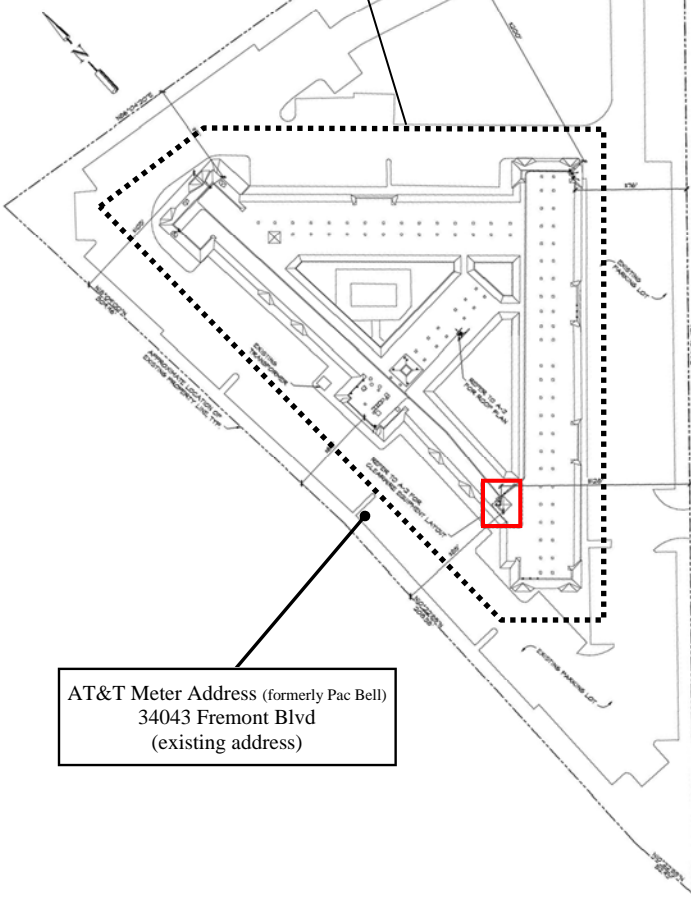

ROOF PLAN

T-Mobile Meter Address
34047 Fremont Blvd
(existing address)

Motel 6 Building Address
34047 Fremont Blvd
(existing address)

AT&T Equipment (formerly Pac Bell)
34045 Fremont Blvd
(existing address)

Clearwire Meter Location
34049 Fremont Blvd
(new address)

SITE PLAN

AT&T Meter Address (formerly Pac Bell)
34043 Fremont Blvd
(existing address)

LOCATIONAL MAP

Addressing Chronology:

- (1) Initial addressing at the time of construction in 1987.
- (2) T-Mobile PG&E meter address, 34047 Fremont Blvd, issued in 1992.
- (3) AT&T PG&E meter addresses, 34043 & 34045 Fremont Blvd, issued on 2/17/1997.
- (4) Clearwire PG&E meter address, 34049 Fremont Blvd, issued on 4/7/2010.