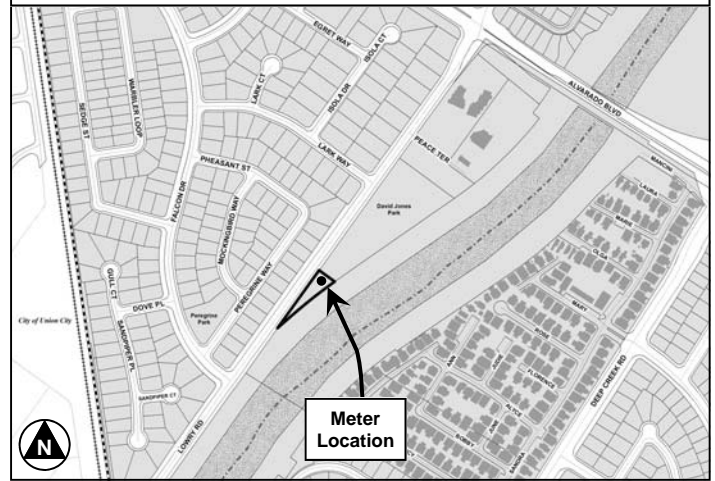

**FOR ADDRESSING PURPOSES ONLY**  
 SP48-0031 4/2/2010 RC

**OVERALL SITE PLAN**

**LOCATIONAL MAP**

**Addressing Chronology:**

- (1) T-Mobile PG&E meter address, 4194 Lowry Rd, issued on 4/23/2008.
- (2) Verizon PG&E meter address, 4194 Lowry Rd, issued on 7/2/2009.
- (3) Clearwire PG&E meter address, 4194 Lowry Rd, issued on 4/2/2010.

**Verizon Meter Location**  
 4194 Lowry Road  
 (existing address)

**T-Mobile Meter Location**  
 4194 Lowry Road  
 (existing address)

**Clearwire Meter Location**  
 4196 Lowry Road  
 (new address)

**COMPOUND SITE PLAN**