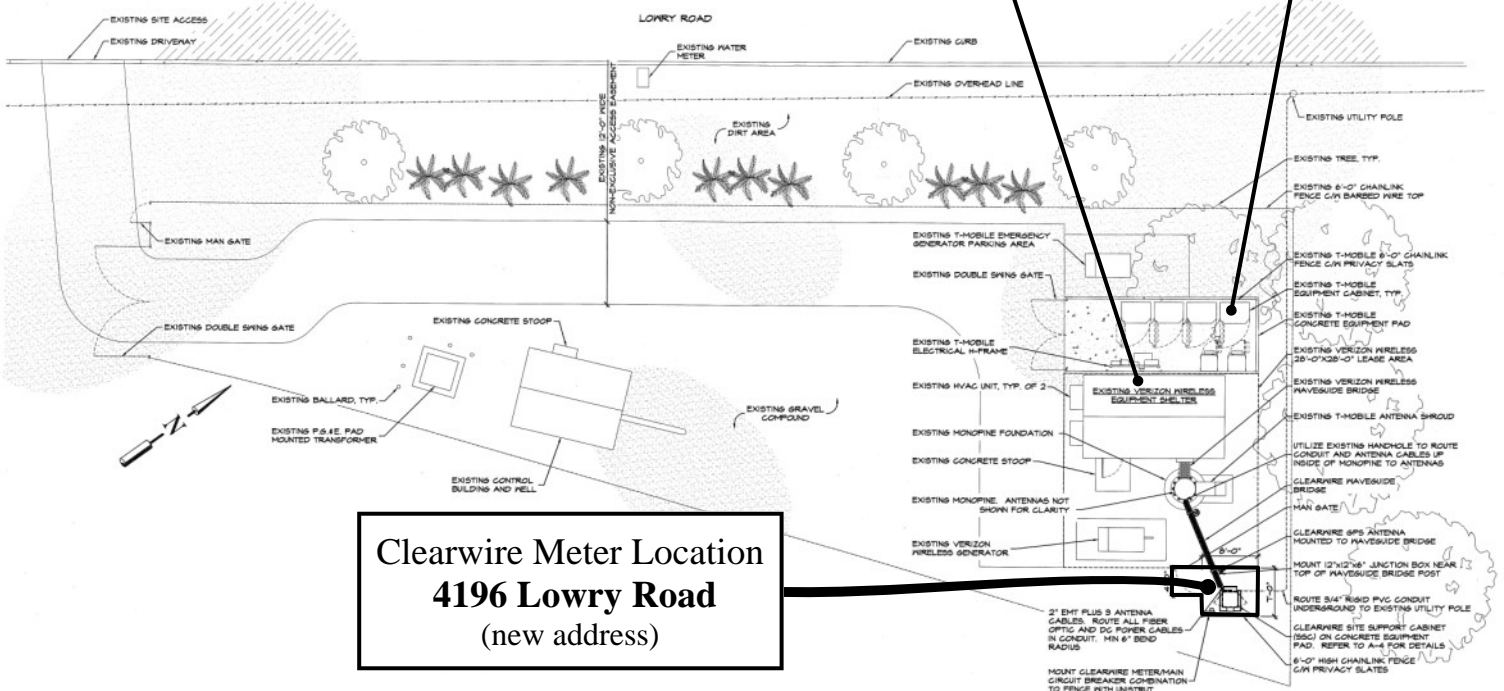

**FOR ADDRESSING PURPOSES ONLY**  
 SP48-0031 4/2/2010 RC

**OVERALL SITE PLAN**

**LOCATIONAL MAP**

**Addressing Chronology:**

- (1) T-Mobile PG&E meter address, 4194 Lowry Rd, issued on 4/23/2008.
- (2) Verizon PG&E meter address, 4194 Lowry Rd, issued on 7/2/2009.
- (3) Clearwire PG&E meter address, 4194 Lowry Rd, issued on 4/2/2010.

**Verizon Meter Location**  
 4194 Lowry Road  
 (existing address)

**T-Mobile Meter Location**  
 4194 Lowry Road  
 (existing address)

**Clearwire Meter Location**  
 4196 Lowry Road  
 (new address)

**COMPOUND SITE PLAN**