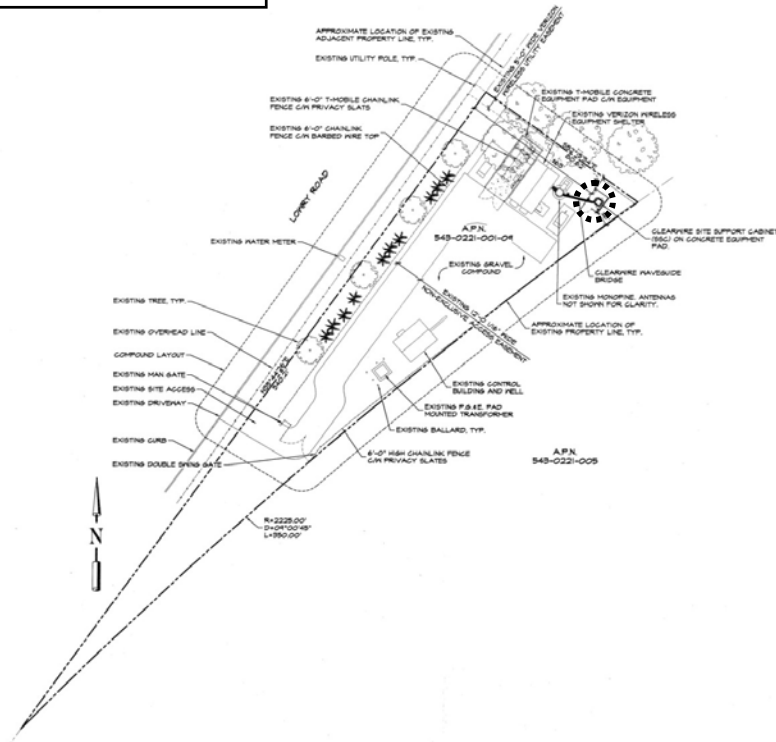

**FOR ADDRESSING PURPOSES ONLY**  
 SP48-0031 4/2/2010 RC

**OVERALL SITE PLAN**

**LOCATIONAL MAP**

**Addressing Chronology:**

- (1) T-Mobile PG&E meter address, 4194 Lowry Rd, issued on 4/23/2008.
- (2) Verizon PG&E meter address, 4194 Lowry Rd, issued on 7/2/2009.
- (3) Clearwire PG&E meter address, 4194 Lowry Rd, issued on 4/2/2010.

**Verizon Meter Location**  
 4194 Lowry Road  
 (existing address)

**T-Mobile Meter Location**  
 4194 Lowry Road  
 (existing address)

**Clearwire Meter Location**  
 4196 Lowry Road  
 (new address)

**COMPOUND SITE PLAN**