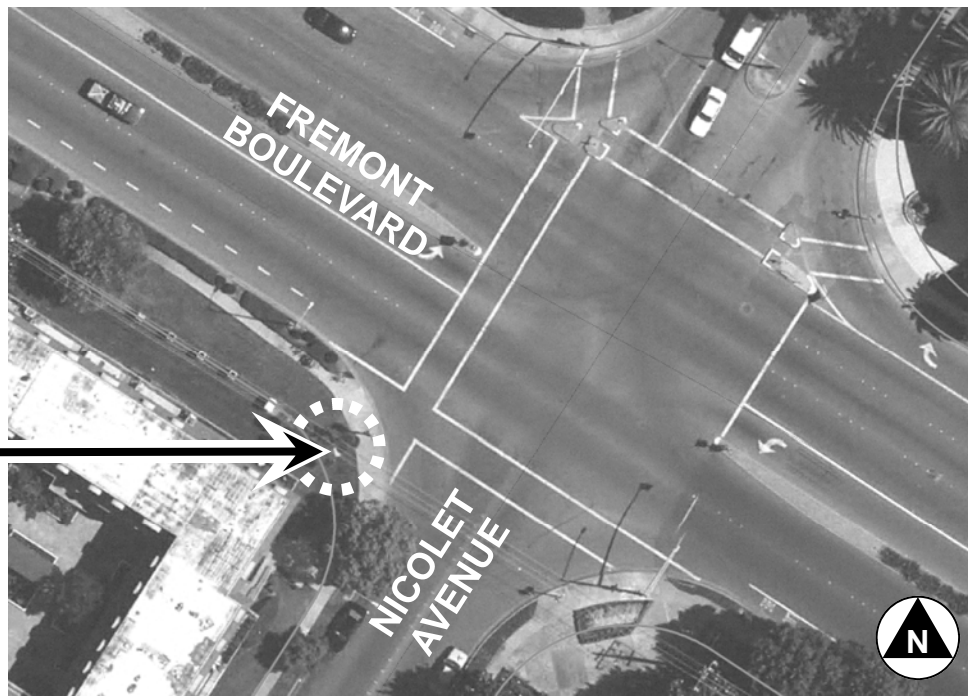

LOCATIONAL MAP

Traffic Signal Cabinet  
35991 Fremont Boulevard