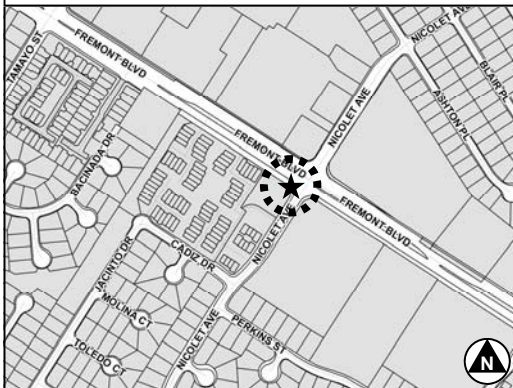

LOCATIONAL MAP

Traffic Signal Cabinet  
35991 Fremont Boulevard