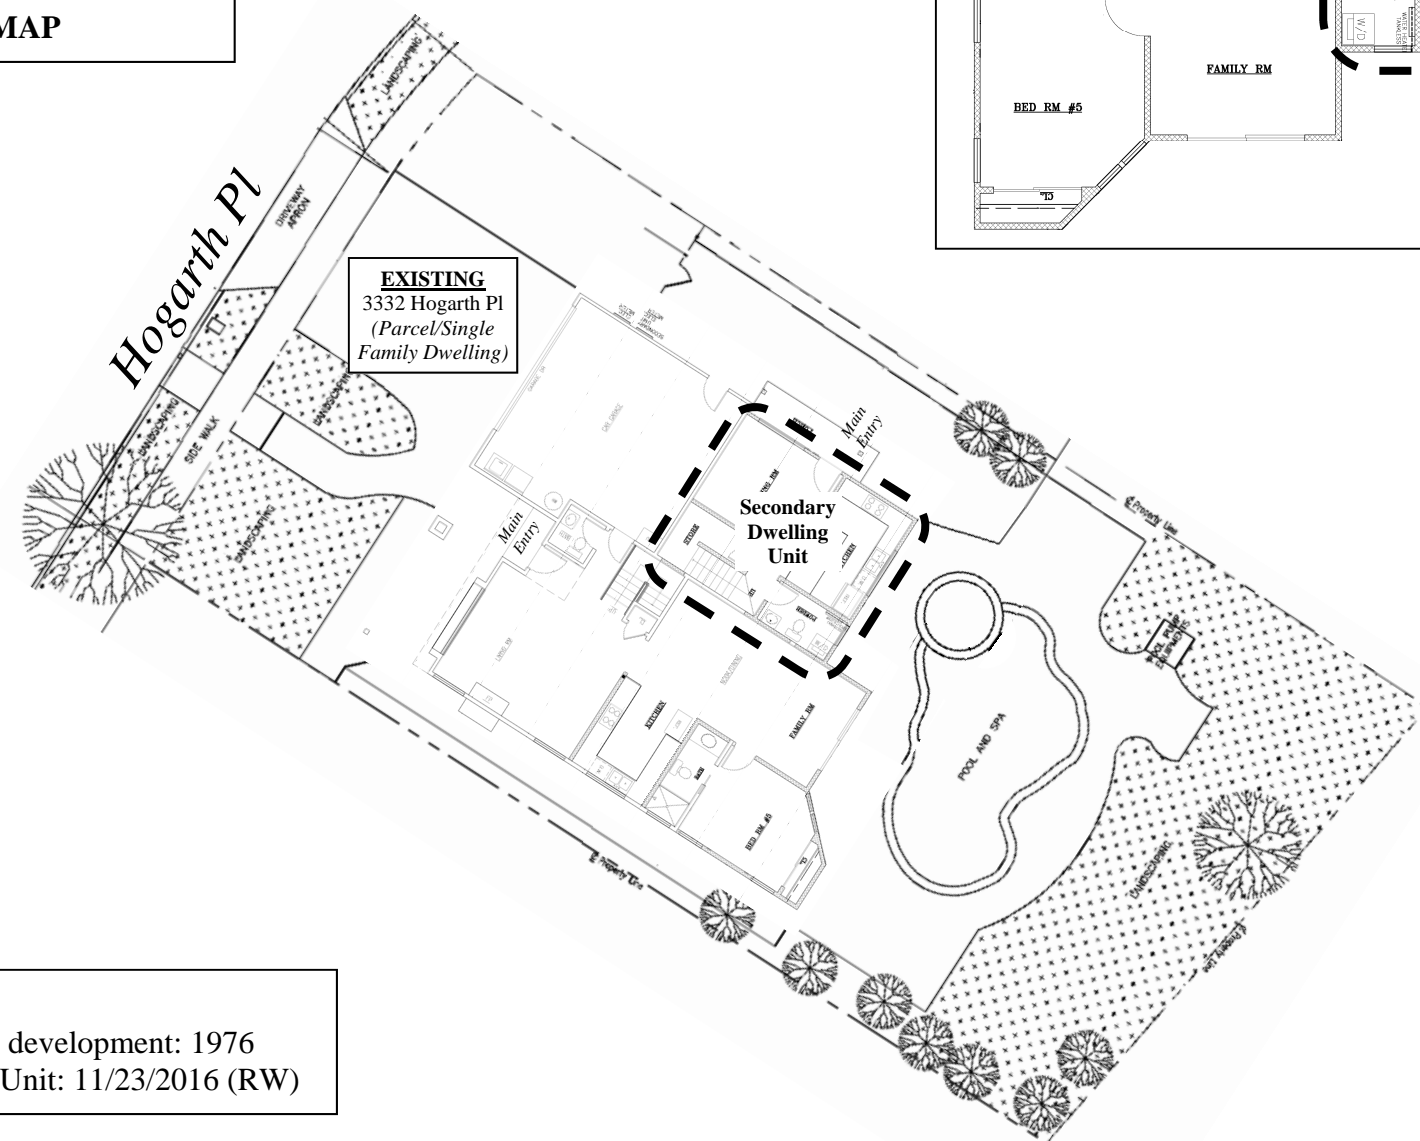

NEW
3328 Hogarth Pl
(Secondary Dwelling Unit)

First Floor

Second Floor

ADDRESS CHRONOLOGY

- Initial addressing at time of original development: 1976
- Addressing of Secondary Dwelling Unit: 11/23/2016 (RW)