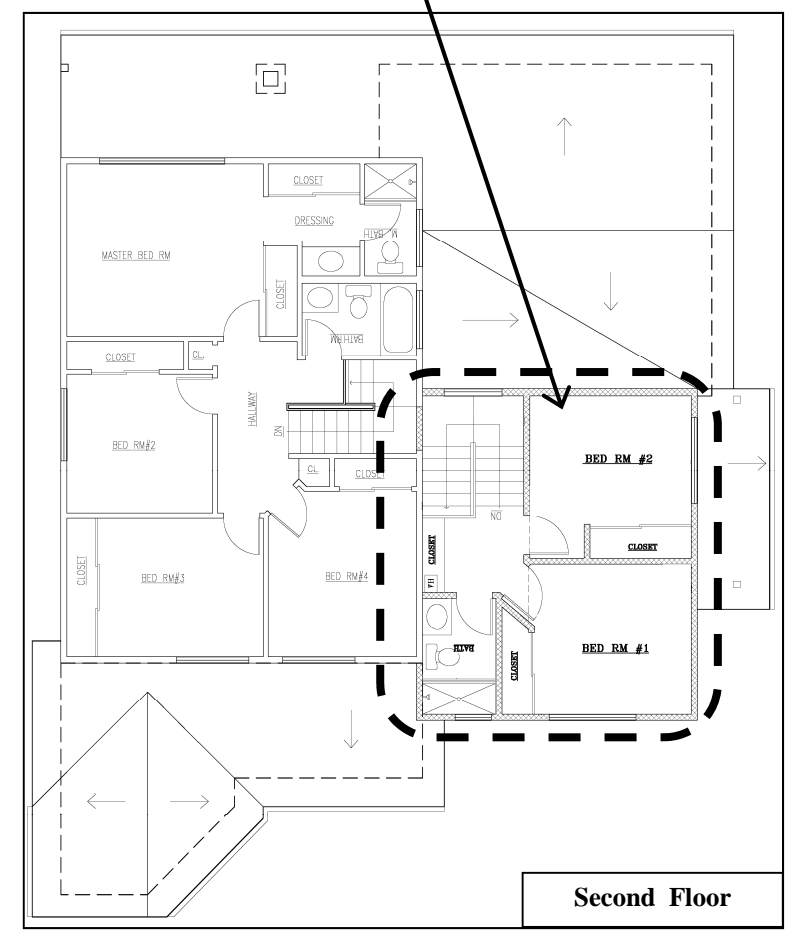

NEW
3328 Hogarth Pl
(Secondary Dwelling Unit)

First Floor

Second Floor

ADDRESS CHRONOLOGY

- Initial addressing at time of original development: 1976
- Addressing of Secondary Dwelling Unit: 11/23/2016 (RW)