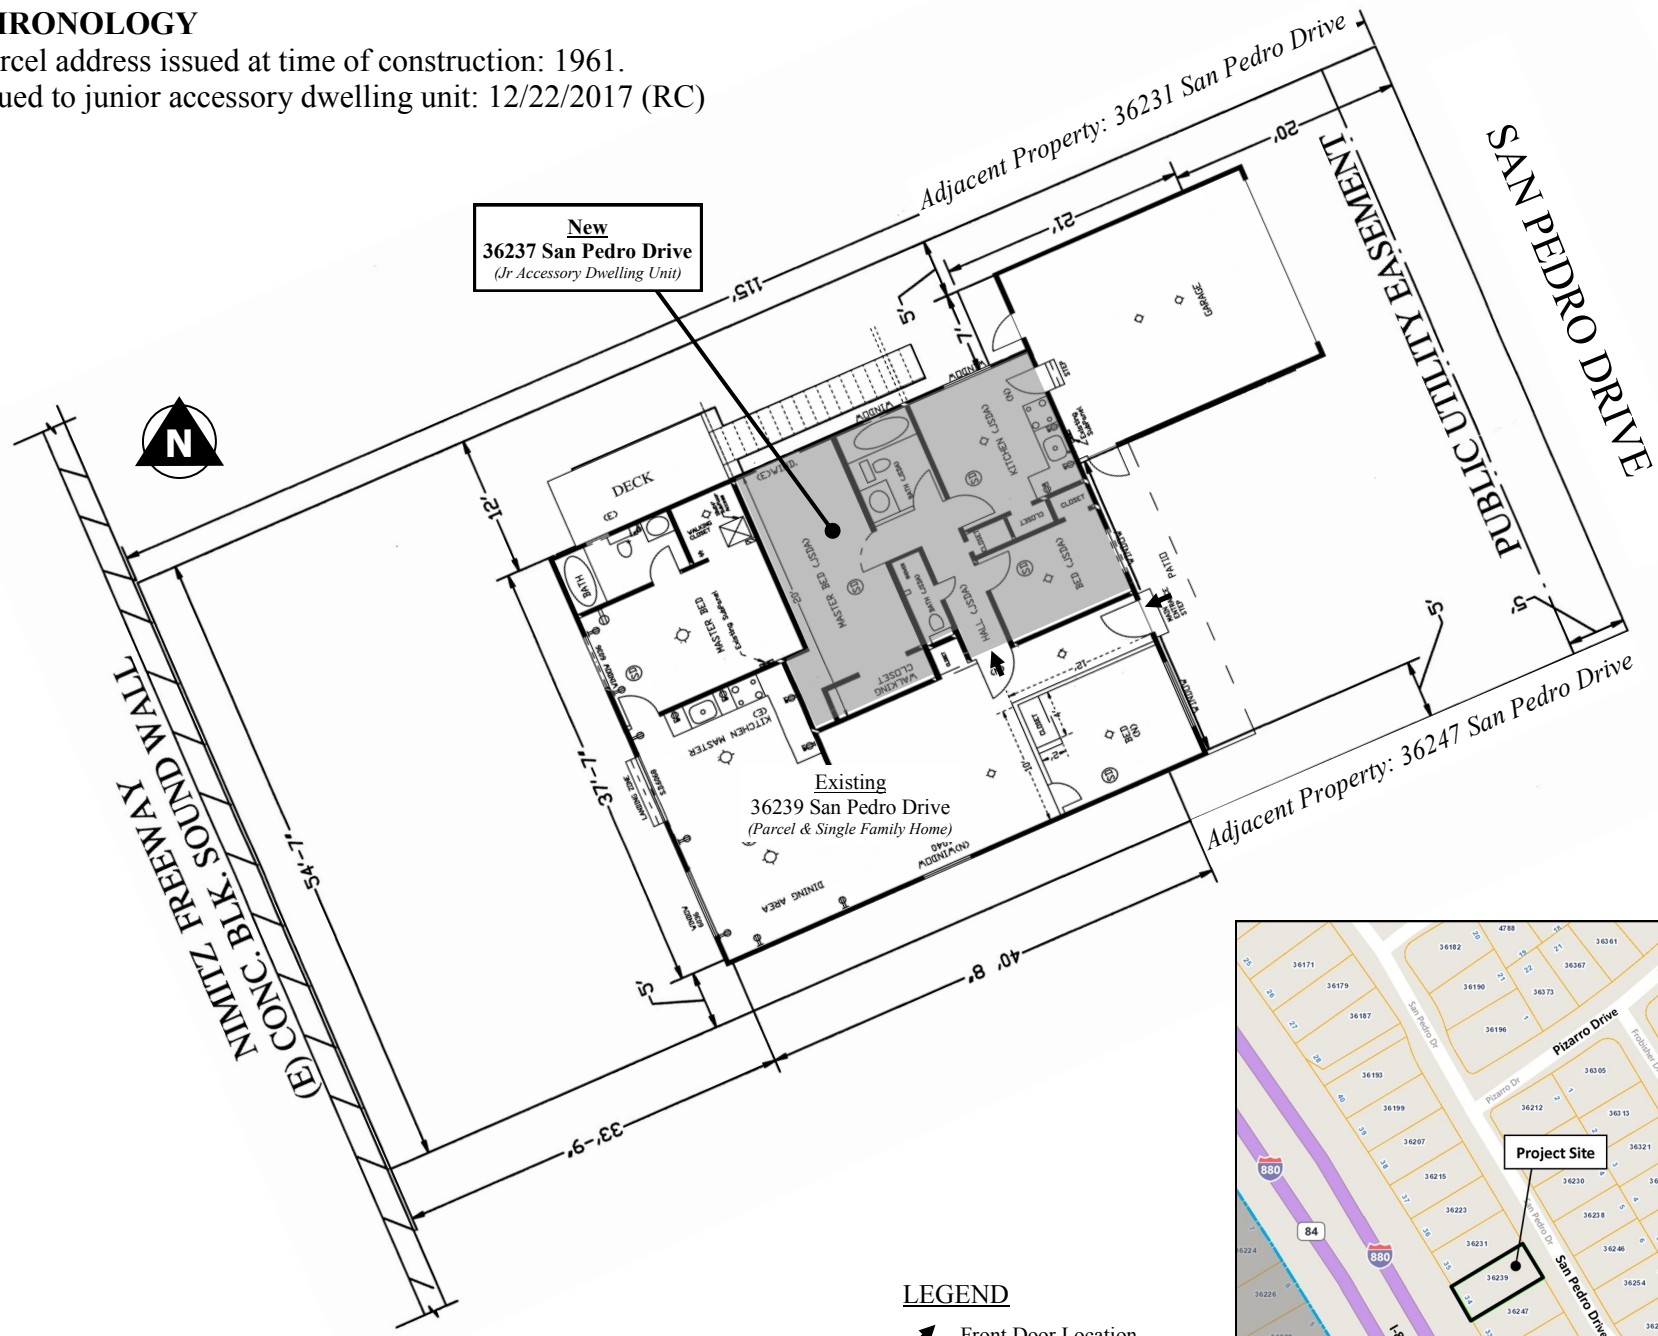

ADDRESS CHRONOLOGY

- Property/parcel address issued at time of construction: 1961.
- Address issued to junior accessory dwelling unit: 12/22/2017 (RC)

LEGEND

➤ Front Door Location

FOR ADDRESSING PURPOSES ONLY