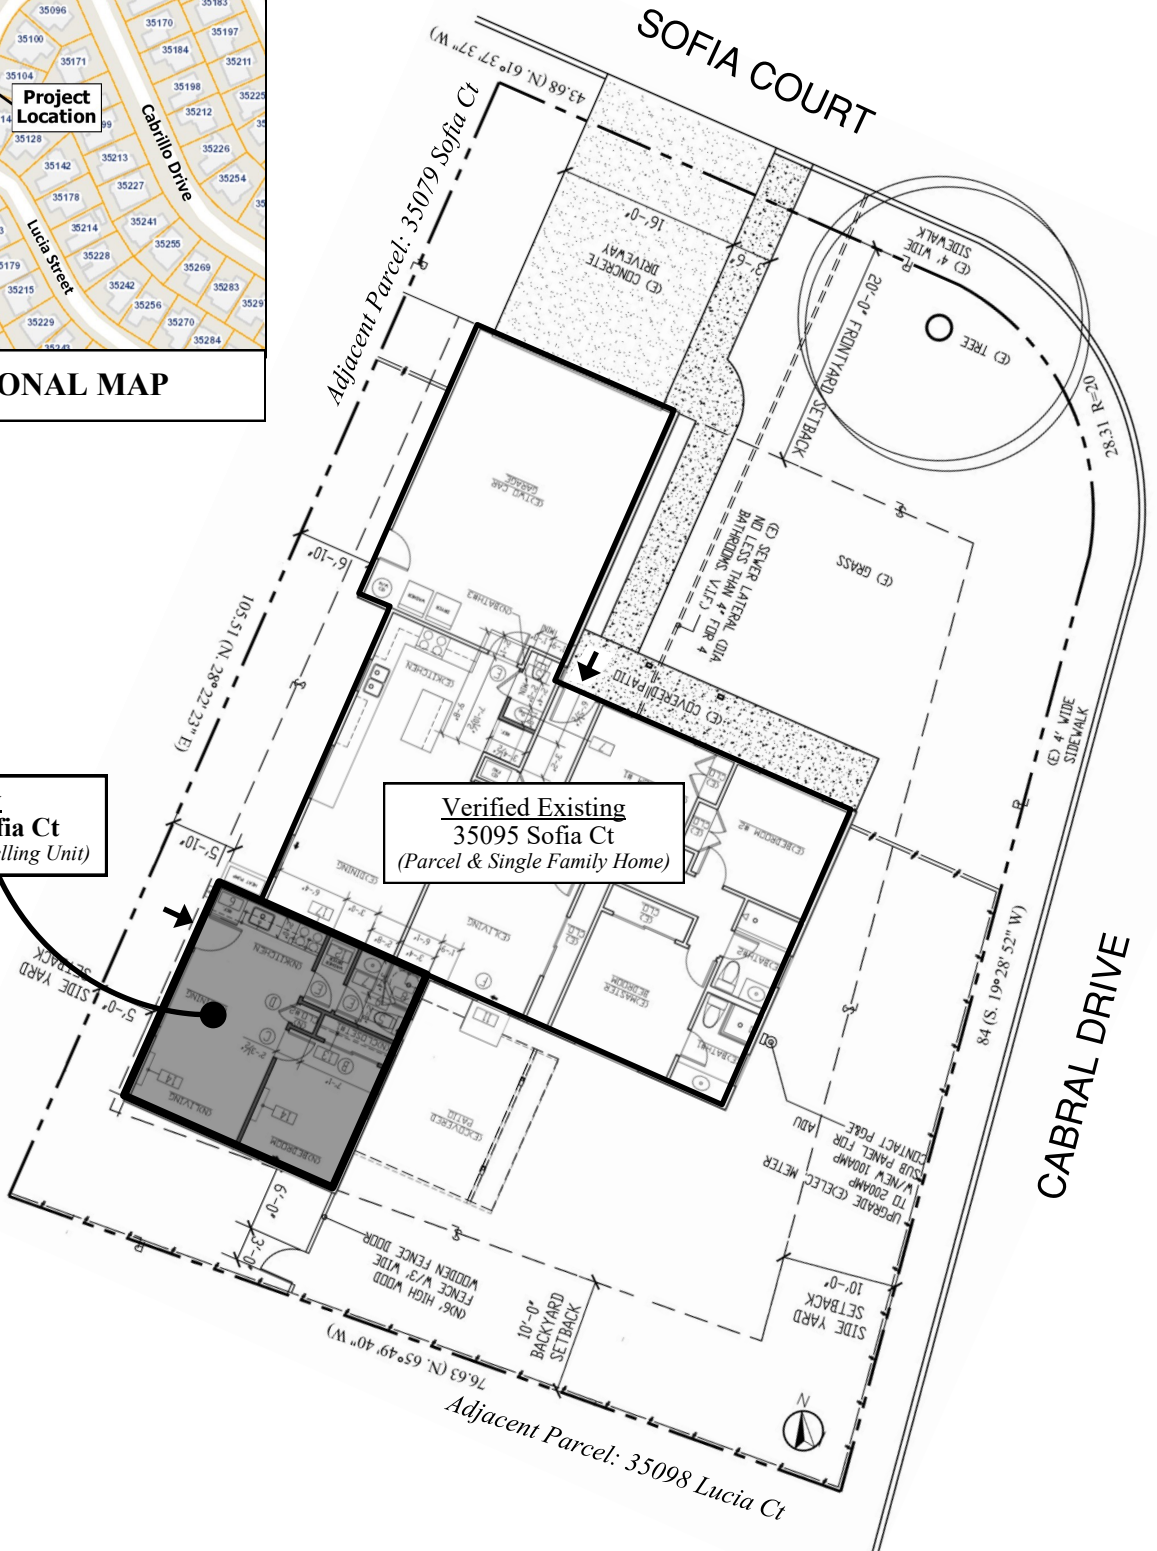

Legend

➤ Front Door Location

**ADDRESS CHRONOLOGY**

- Parcel address issued at time of initial development: 1964
- Address issued to accessory dwelling unit: 8/31/2020 (RC)

**New**  
**35093 Sofia Ct**  
*(Accessory Dwelling Unit)*

Verified Existing  
**35095 Sofia Ct**  
*(Parcel & Single Family Home)*

**FOR ADDRESSING PURPOSES ONLY**

SP54-0079      8/31/2020      (RC)