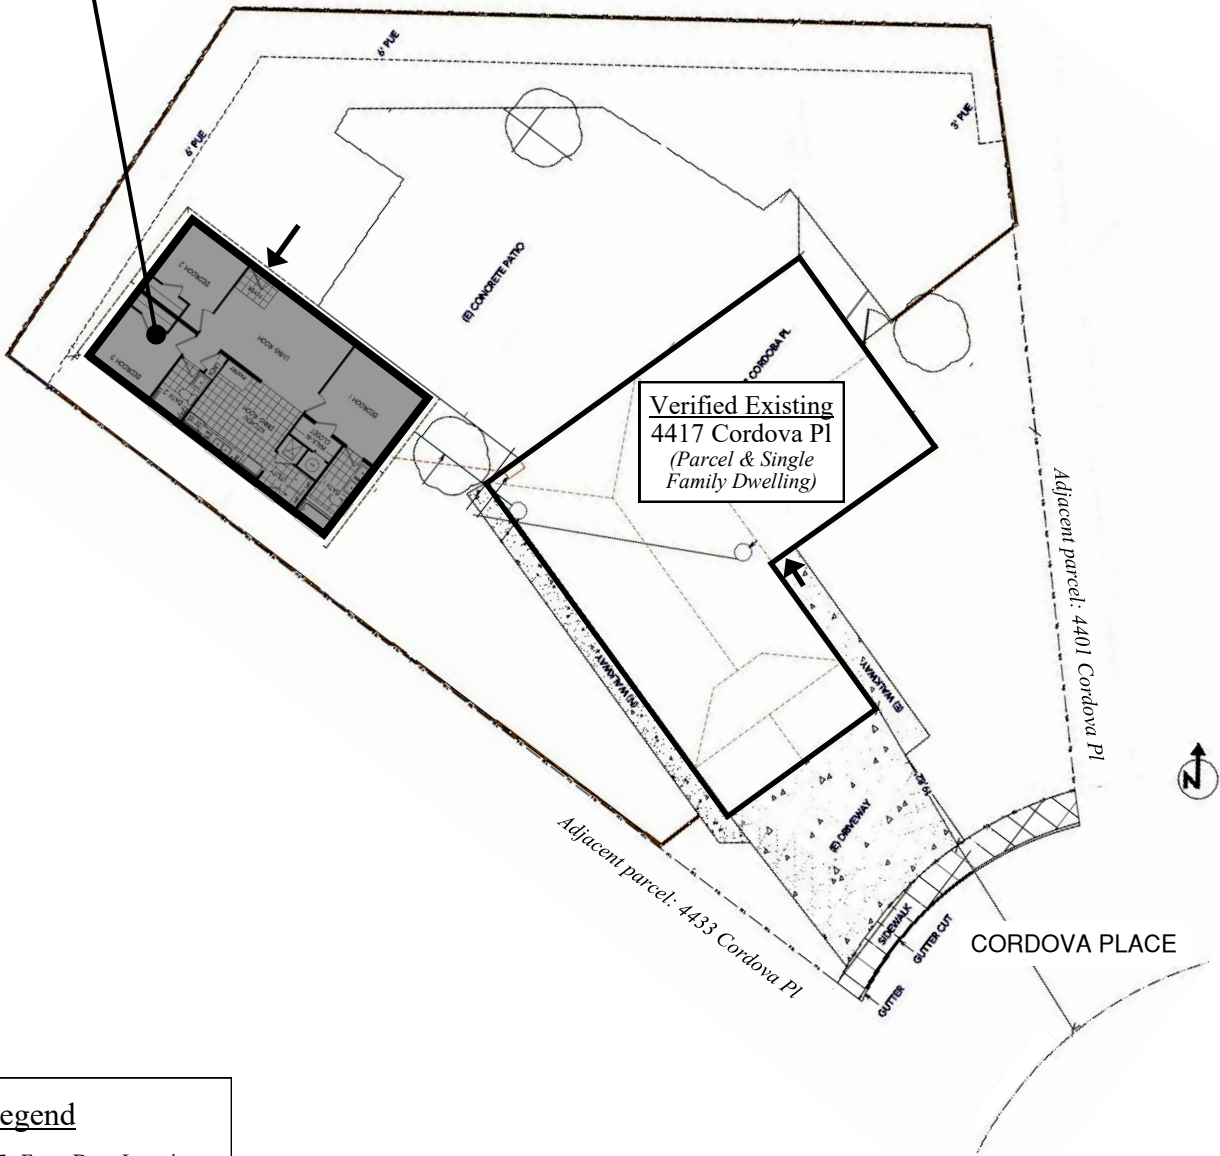

ADDRESS CHRONOLOGY

- Parcel address issued at time of initial development: 1965
- Address issued to Accessory Dwelling Unit: 6/27/2022 (RC/RW)

New
4419 Cordova Pl
(Accessory Dwelling Unit)

Verified Existing
4417 Cordova Pl
(Parcel & Single Family Dwelling)

Legend
 ↗ Front Door Location

FOR ADDRESSING PURPOSES ONLY

SP54-0088 6/27/2022 (RC/RW)