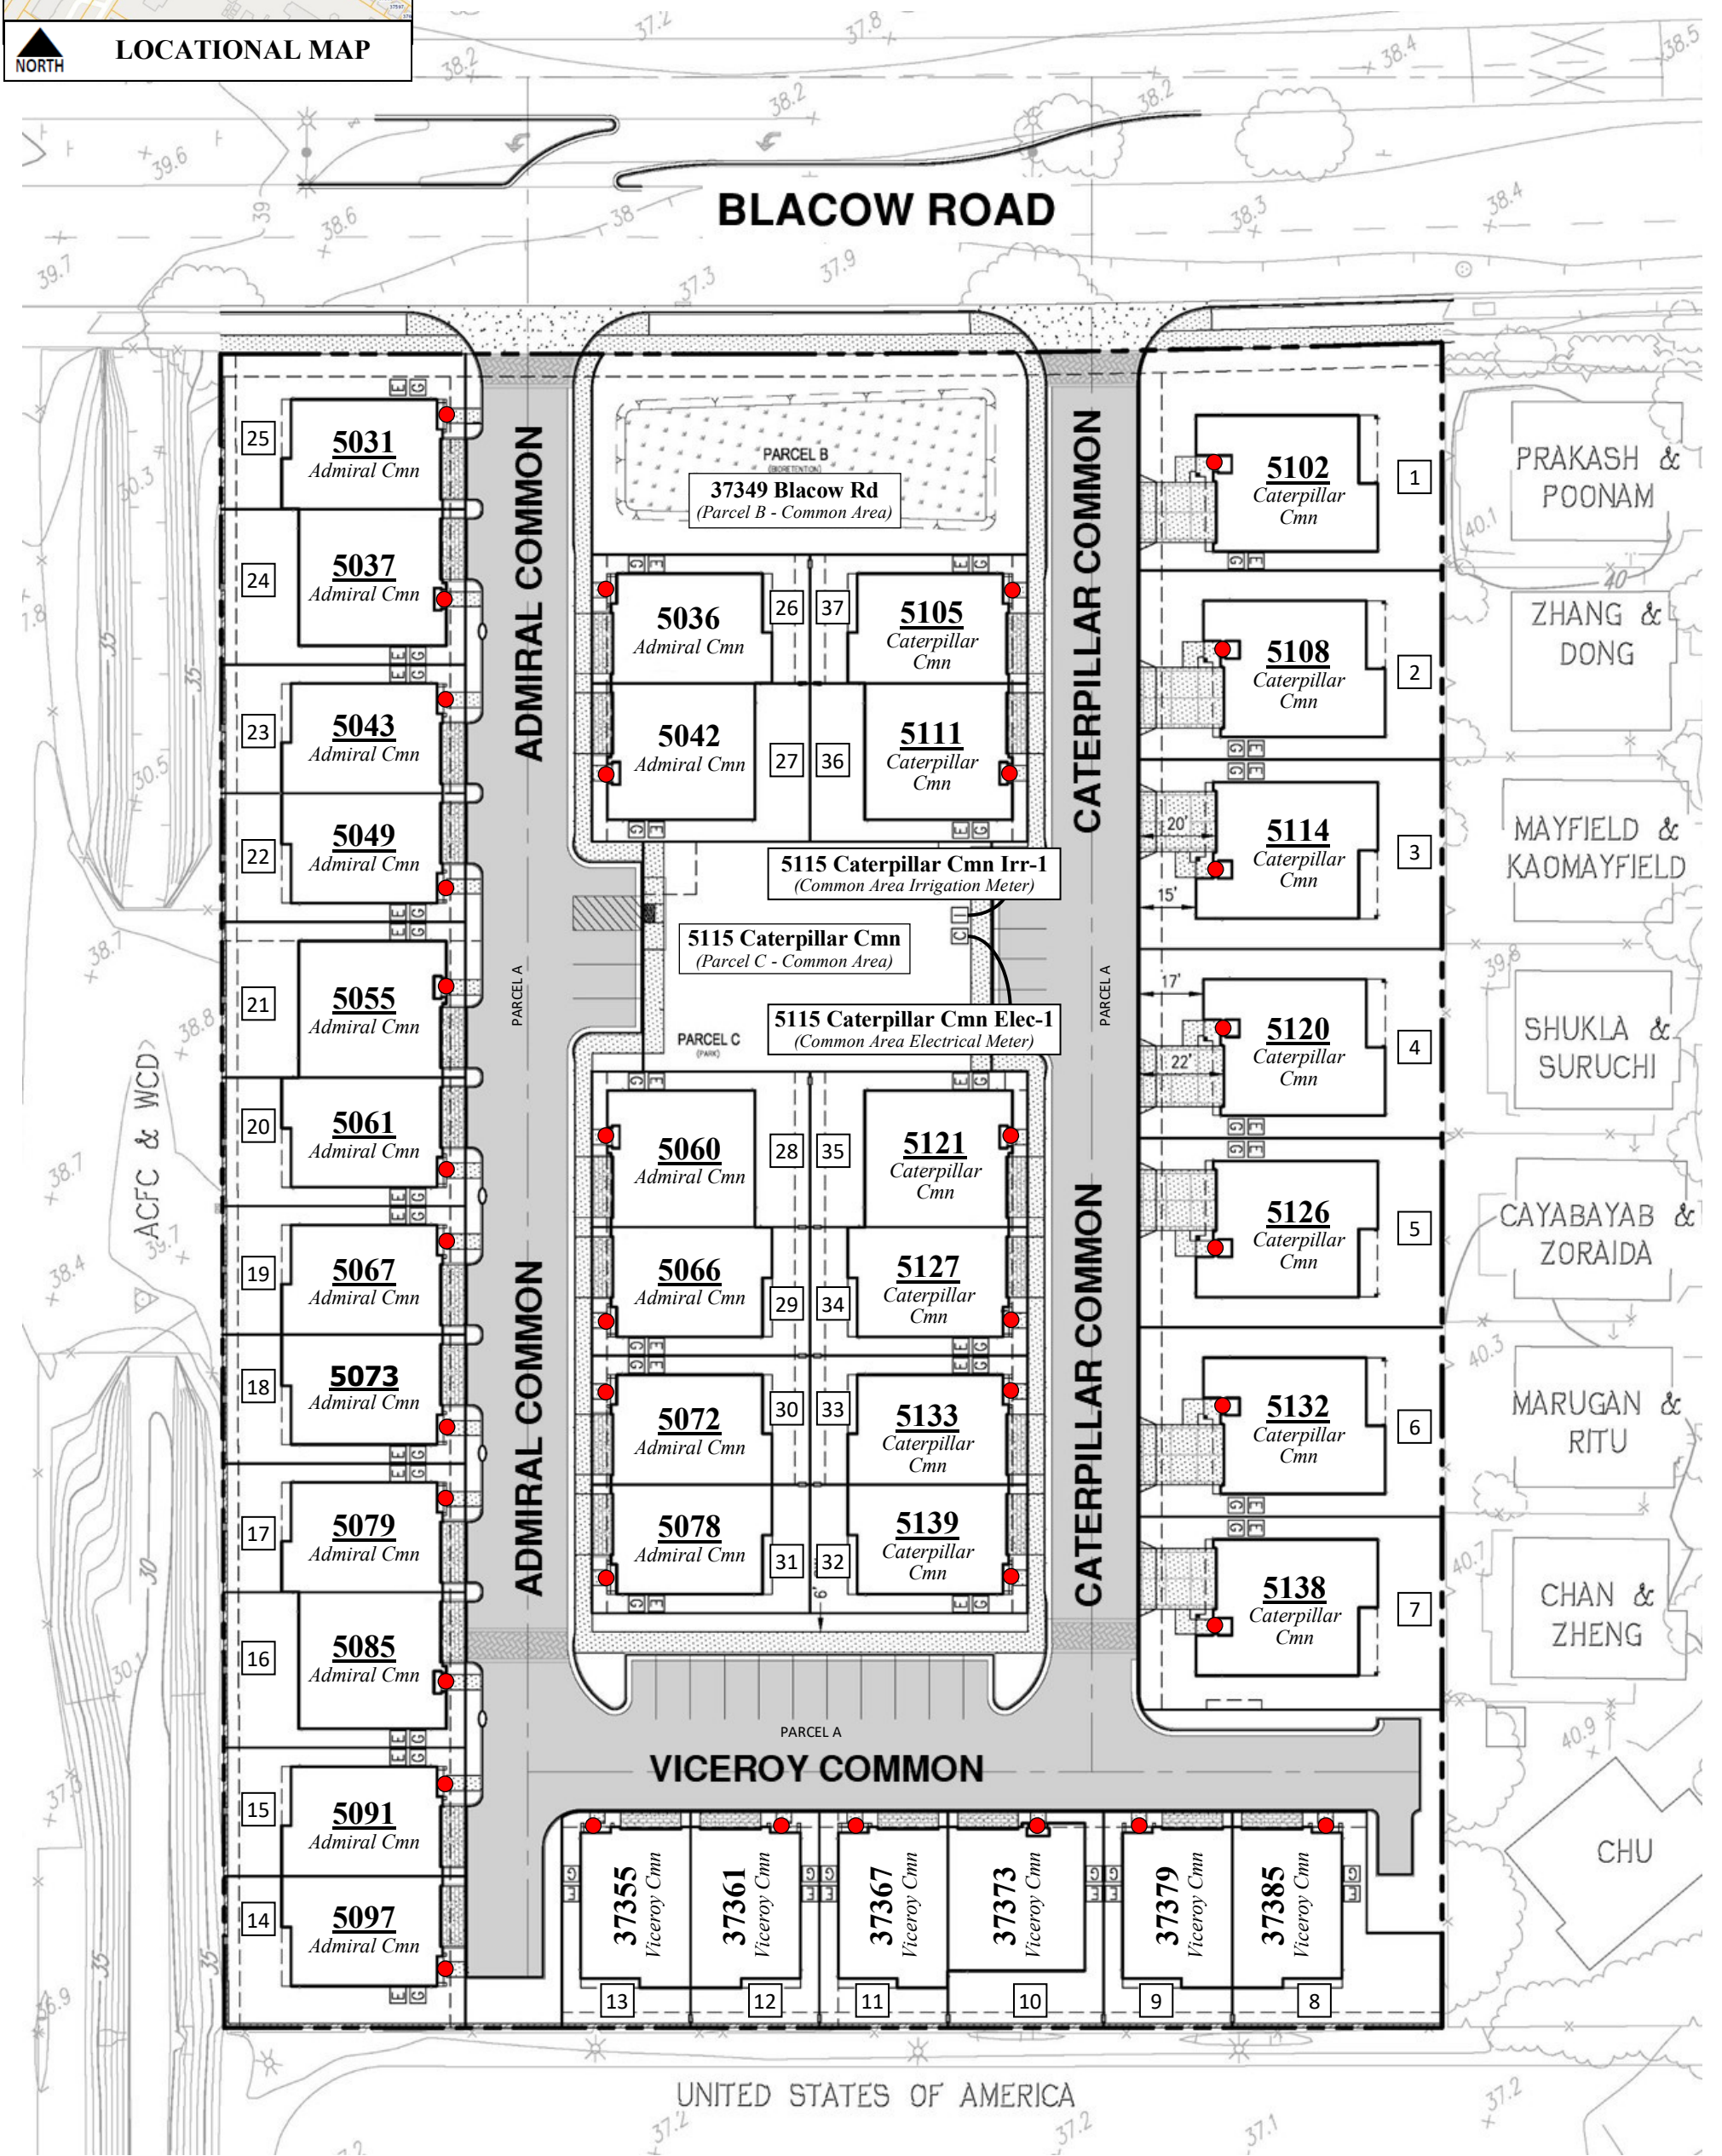

LOCATIONAL MAP

ADDRESS CHRONOLOGY

- Parcel address issued at time of initial development: 1982
- Addresses issued to Tract 8408; and rescind ten (10) existing Blacow Rd addresses: 9/20/2021 (RC)

TABLE C: Authorized New Streets

Record	Subdivision No.	Land Lot	Street Name
1	TR 8404	Parcel A	Admiral Cmn
2	TR 8404	Parcel A	Caterpillar Cmn
3	TR 8404	Parcel A	Viceroy Cmn

Legend

- Front Door
- 1 Lot Number

FOR ADDRESSING PURPOSES ONLY — Tract 8404