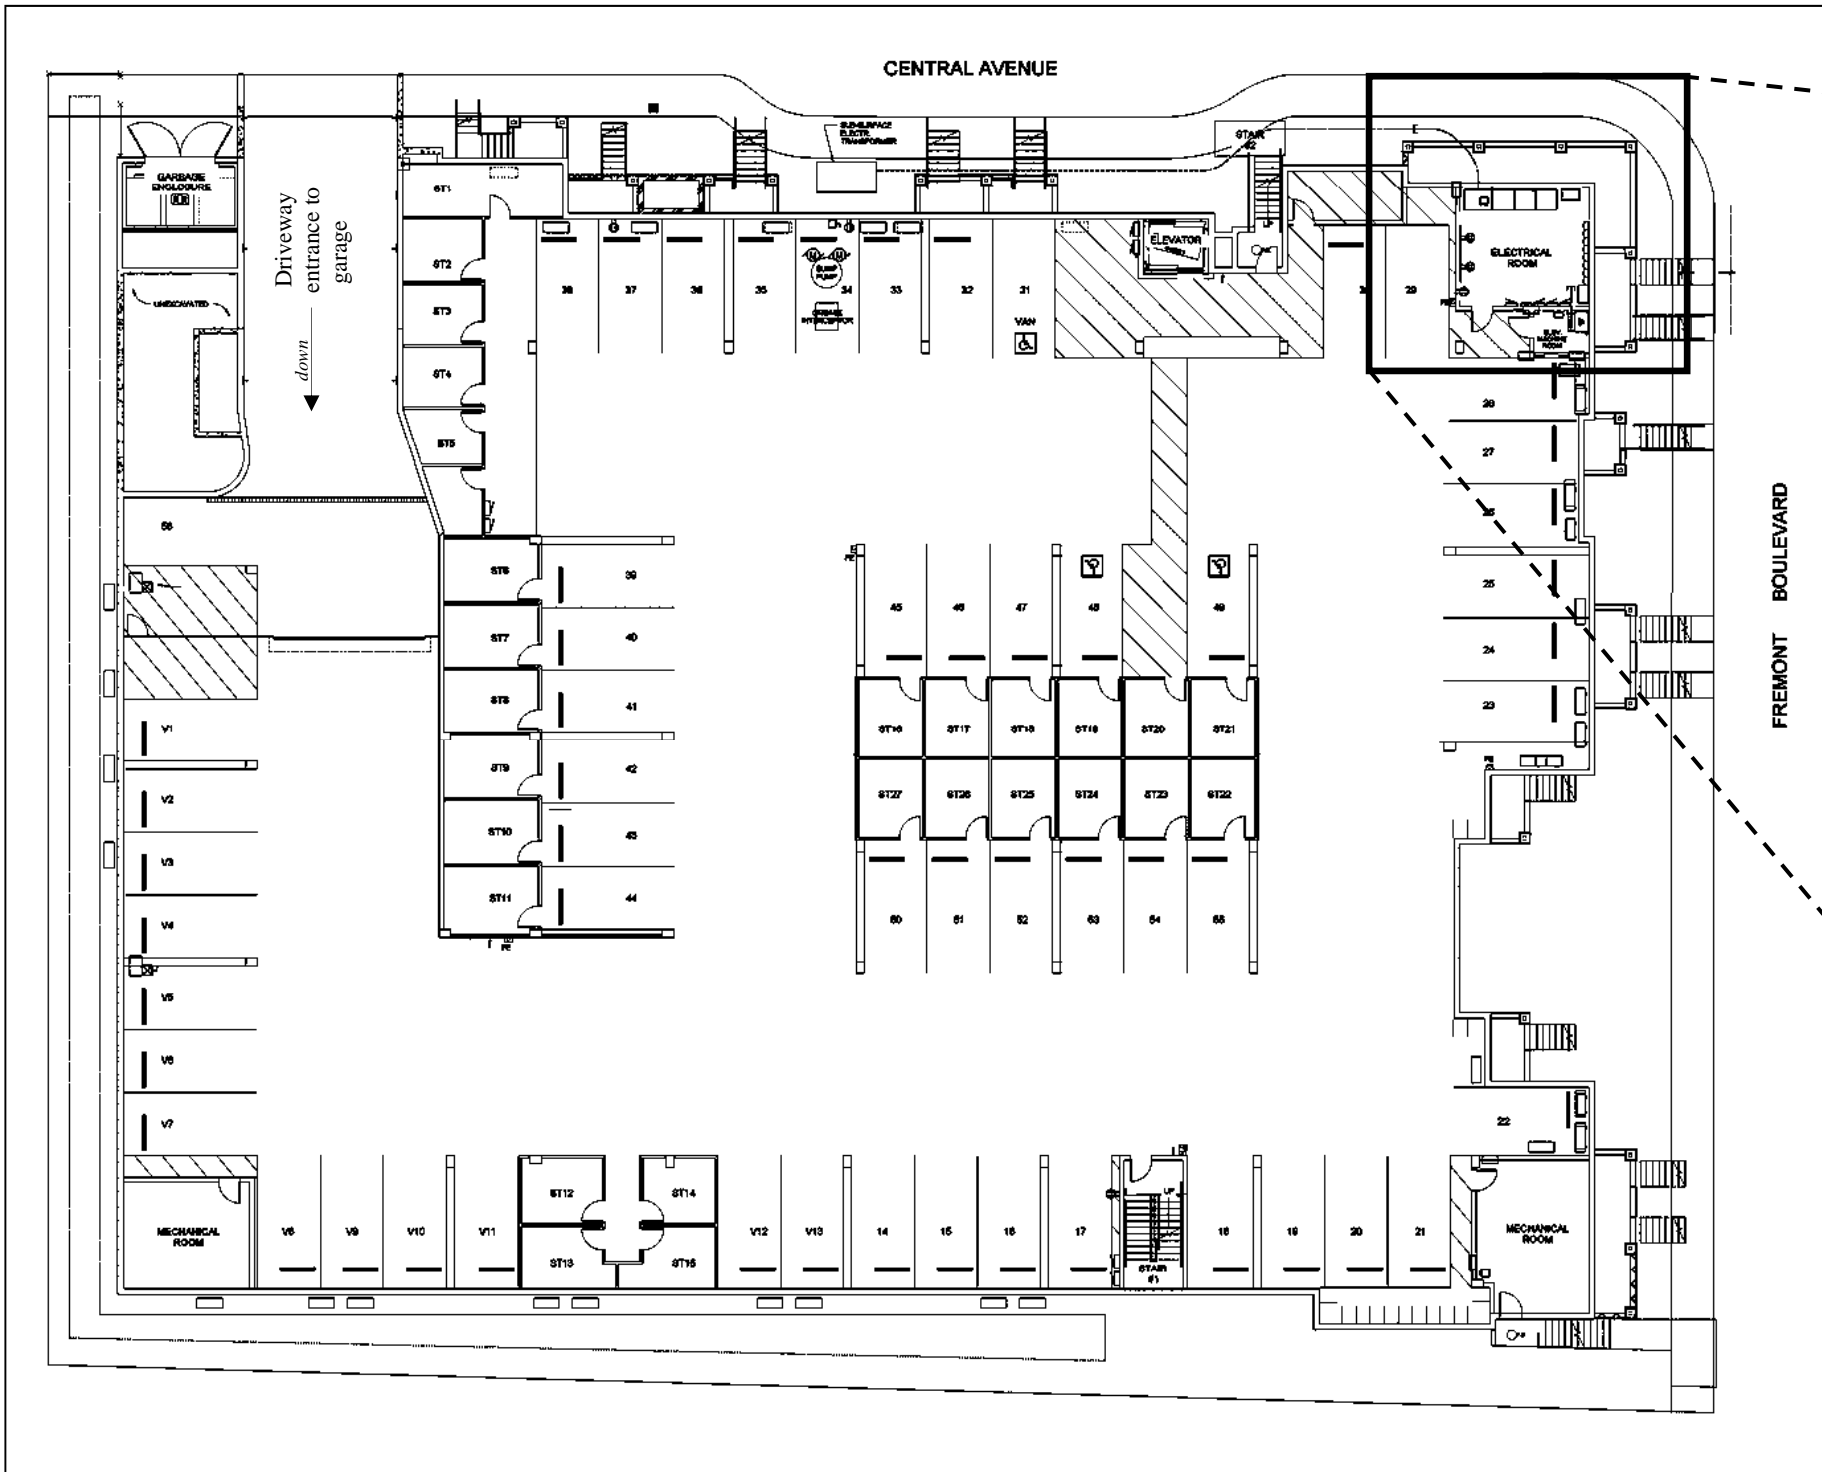

LEGEND:

➔ Main Entry

(Condo Lot 1) Condominium Lot Number

ADDRESS CHRONOLOGY

- Initial addressing at time of original development: date unknown.
- Issue addresses for TR 7373 and rescind five existing addresses (4068 Central Ave; 37605, 37607, 37621 and 37629 Fremont Blvd): 6/11/2014 (RW)

FOR ADDRESSING PURPOSES ONLY - TR 7373

Garage level - below grade

- NEW**
- Electrical Room - 37609 Fremont Blvd ELEC RM 1
 - House Main Meter - 37609 Fremont Blvd ELEC-1

Electrical Room - detail