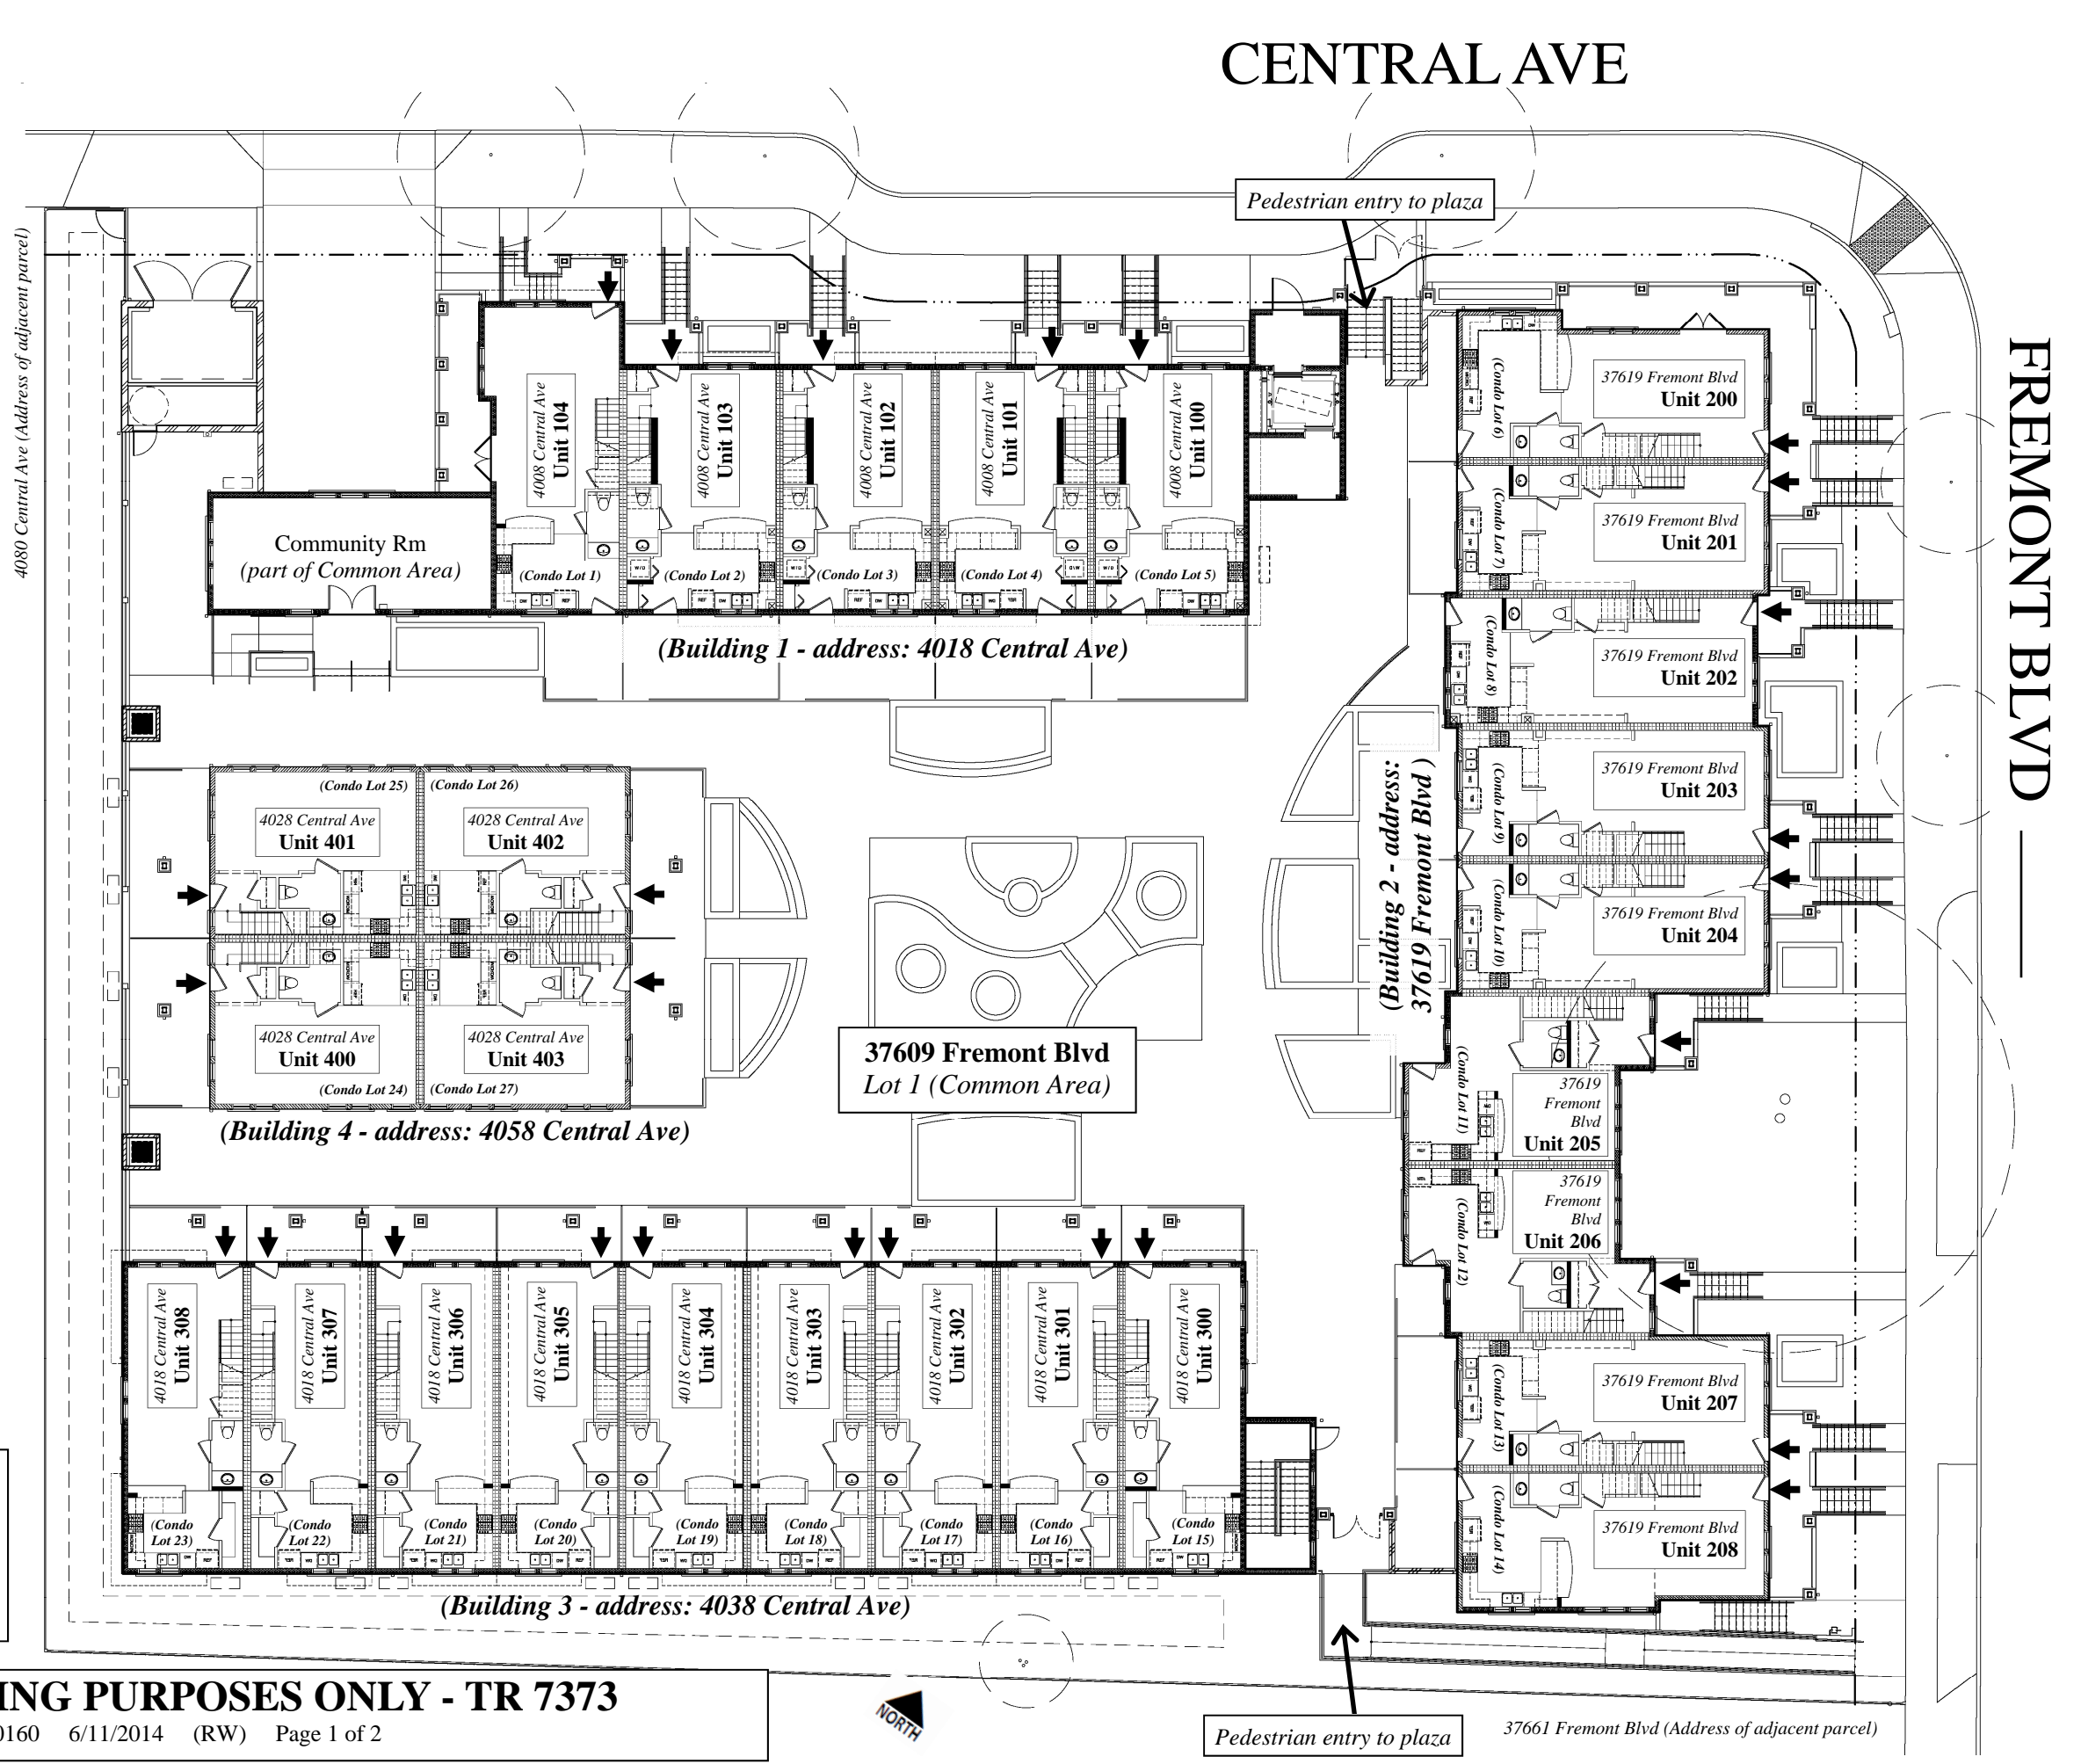

LEGEND:

➔ Main Entry

(Condo Lot 1) Condominium Lot Number

ADDRESS CHRONOLOGY

- Initial addressing at time of original development: date unknown.
- Issue addresses for TR 7373 and rescind five existing addresses (4068 Central Ave; 37605, 37607, 37621 and 37629 Fremont Blvd): 6/11/2014 (RW)

FOR ADDRESSING PURPOSES ONLY - TR 7373

Garage level - below grade

- NEW**
- Electrical Room - 37609 Fremont Blvd ELEC RM 1
 - House Main Meter - 37609 Fremont Blvd ELEC-1

Electrical Room - detail