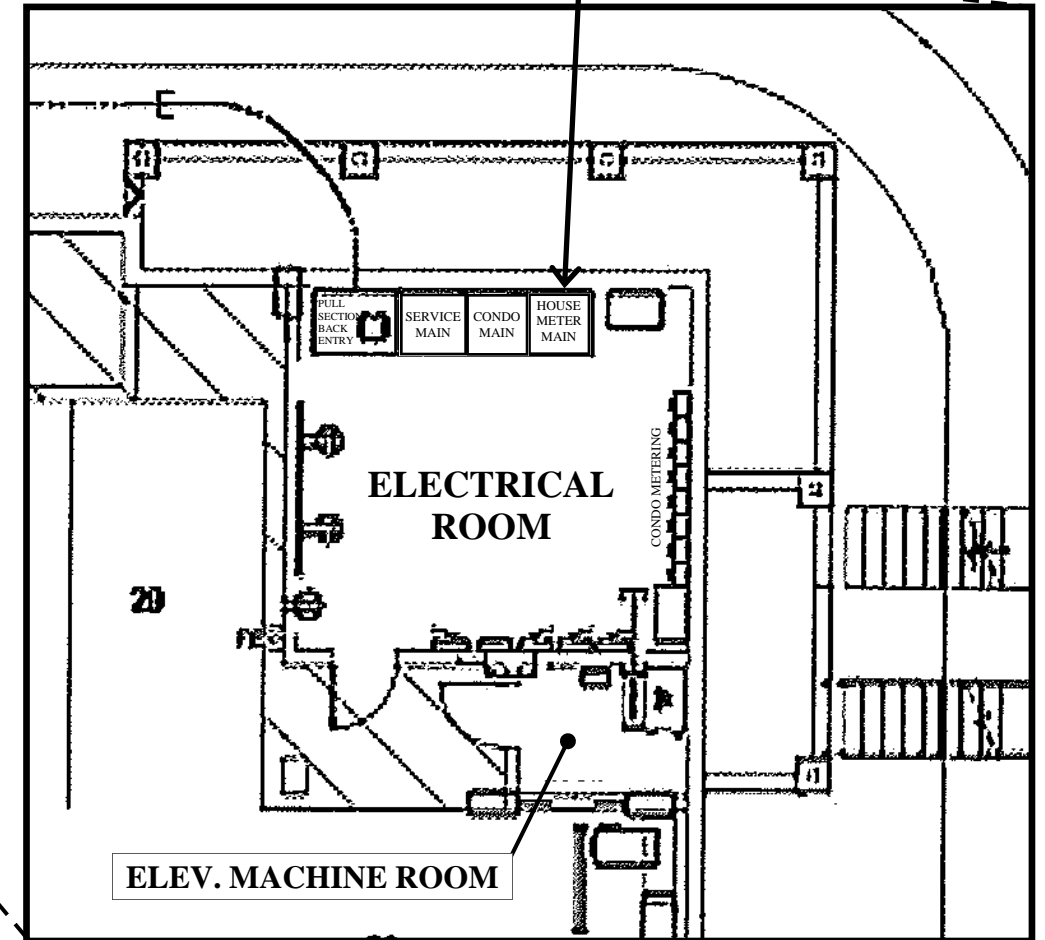

LEGEND:

➔ Main Entry

(Condo Lot 1) Condominium Lot Number

ADDRESS CHRONOLOGY

- Initial addressing at time of original development: date unknown.
- Issue addresses for TR 7373 and rescind five existing addresses (4068 Central Ave; 37605, 37607, 37621 and 37629 Fremont Blvd): 6/11/2014 (RW)

FOR ADDRESSING PURPOSES ONLY - TR 7373

Garage level - below grade

- NEW**
- Electrical Room - 37609 Fremont Blvd ELEC RM 1
 - House Main Meter - 37609 Fremont Blvd ELEC-1

Electrical Room - detail