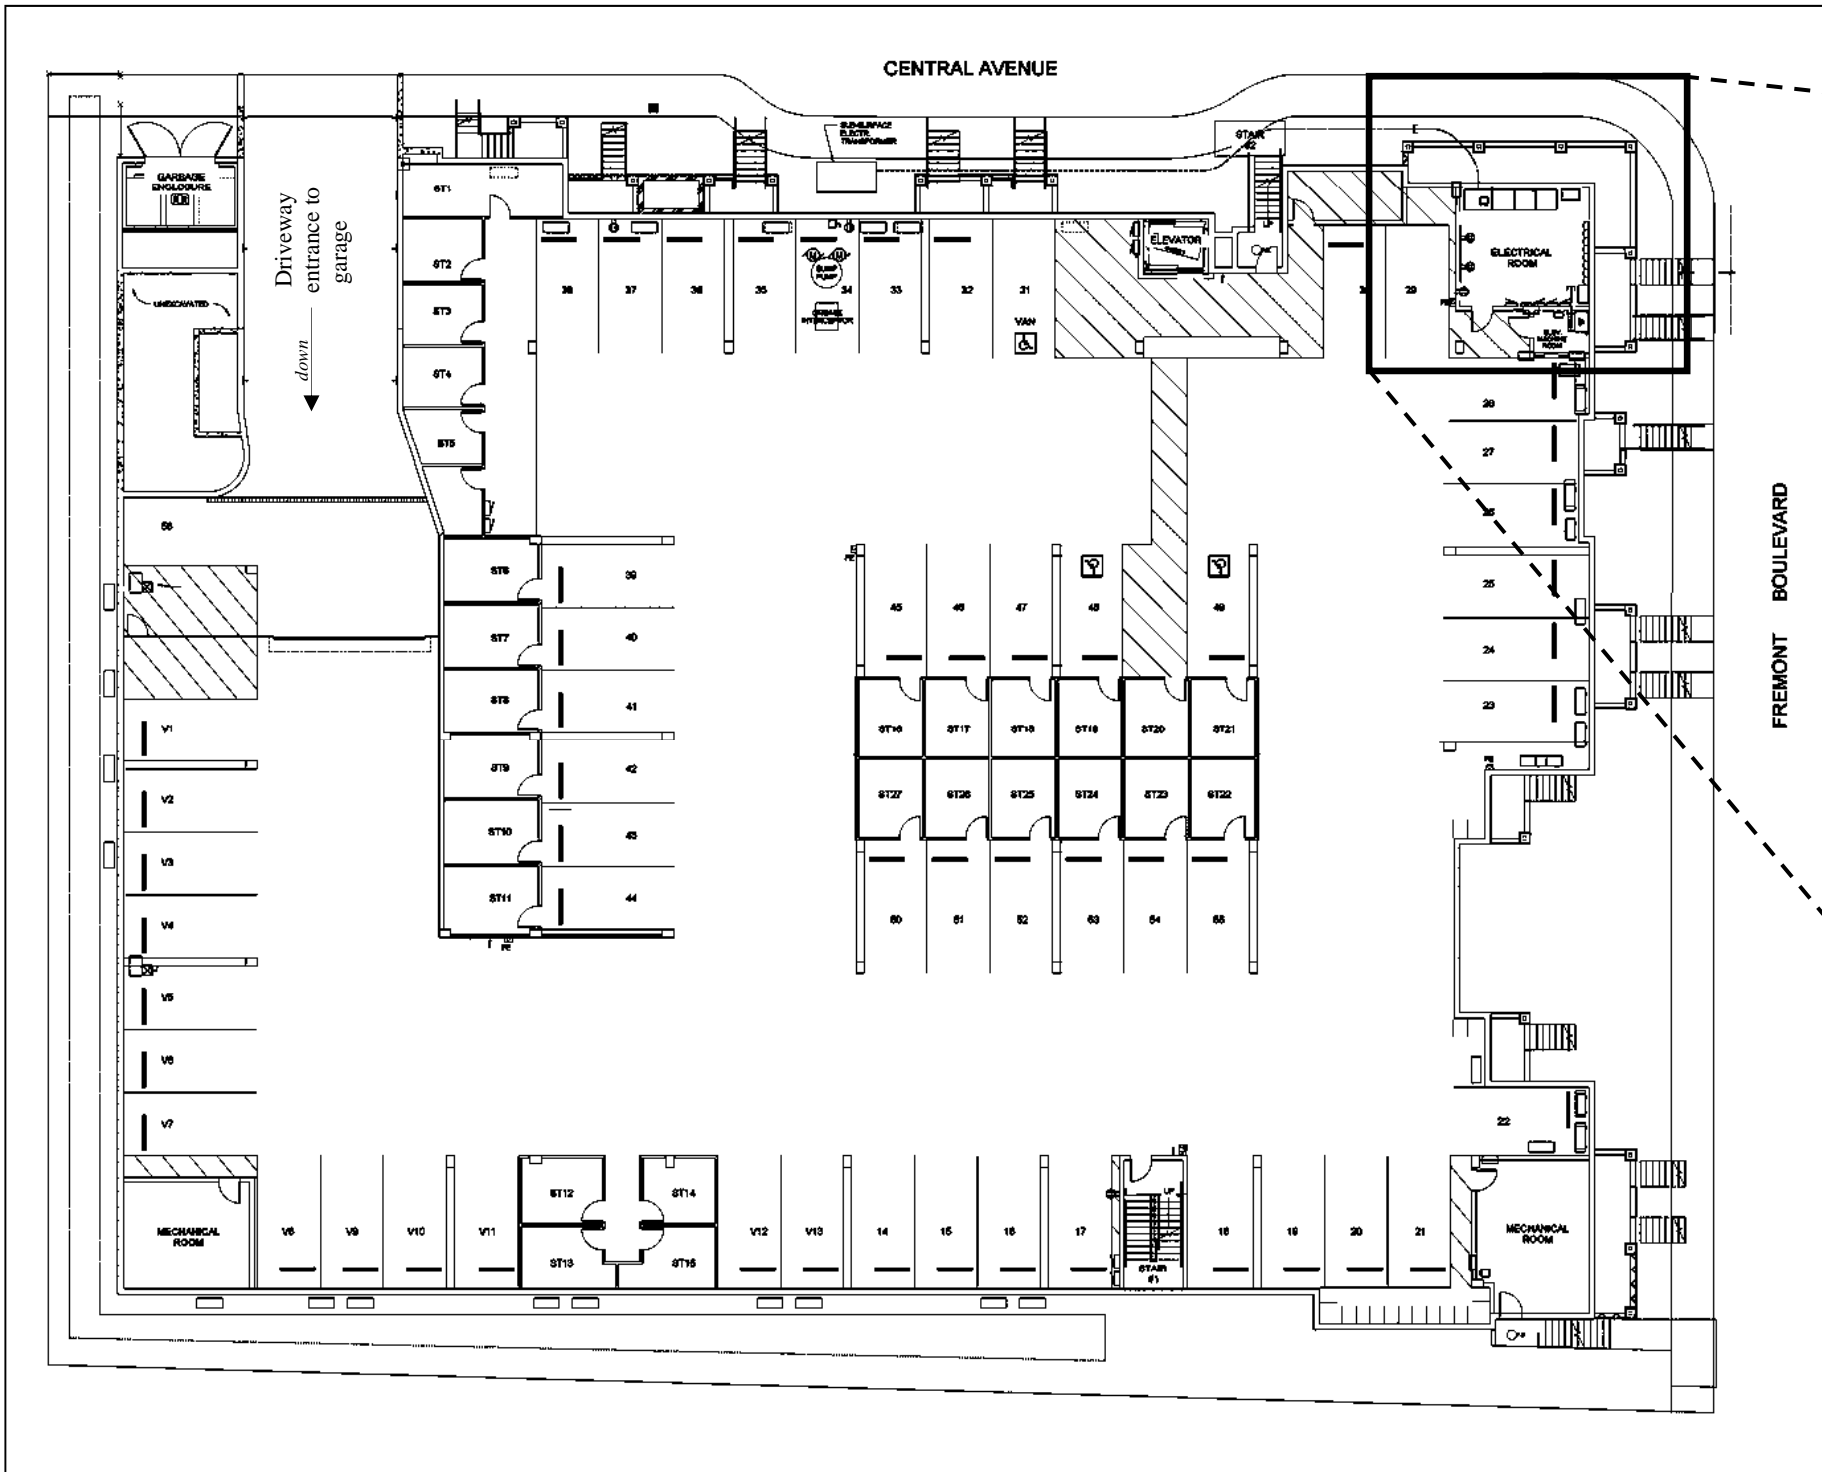

LEGEND:

➔ Main Entry

(Condo Lot 1) Condominium Lot Number

ADDRESS CHRONOLOGY

- Initial addressing at time of original development: date unknown.
- Issue addresses for TR 7373 and rescind five existing addresses (4068 Central Ave; 37605, 37607, 37621 and 37629 Fremont Blvd): 6/11/2014 (RW)
- Addressing documents re-issued to correct typographic errors on addressing map: 12/22/2015 (RW)

Garage level - below grade

- NEW**
- Electrical Room - 37609 Fremont Blvd ELEC RM 1
 - House Main Meter - 37609 Fremont Blvd ELEC-1

Electrical Room - detail