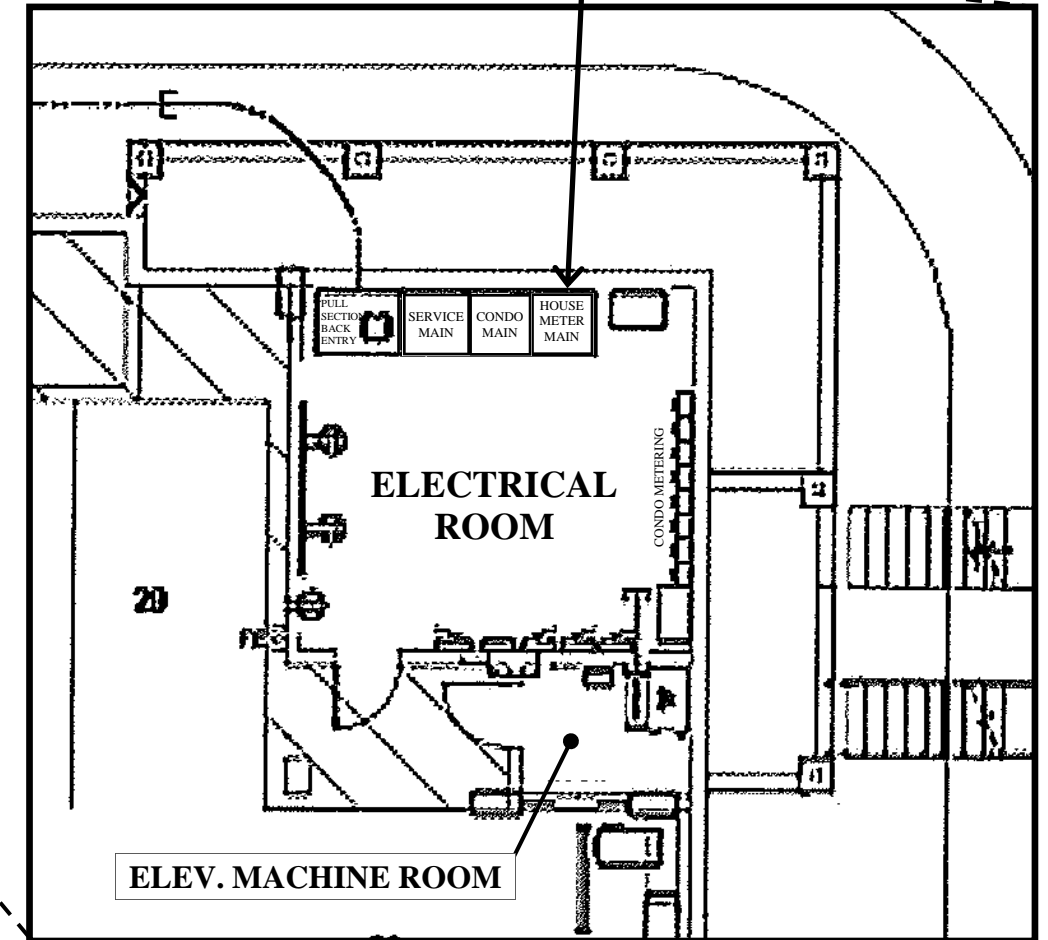

LEGEND:

➔ Main Entry

(Condo Lot 1) Condominium Lot Number

ADDRESS CHRONOLOGY

- Initial addressing at time of original development: date unknown.
- Issue addresses for TR 7373 and rescind five existing addresses (4068 Central Ave; 37605, 37607, 37621 and 37629 Fremont Blvd): 6/11/2014 (RW)
- Addressing documents re-issued to correct typographic errors on addressing map: 12/22/2015 (RW)

Garage level - below grade

- NEW**
- Electrical Room - 37609 Fremont Blvd ELEC RM 1
 - House Main Meter - 37609 Fremont Blvd ELEC-1

Electrical Room - detail