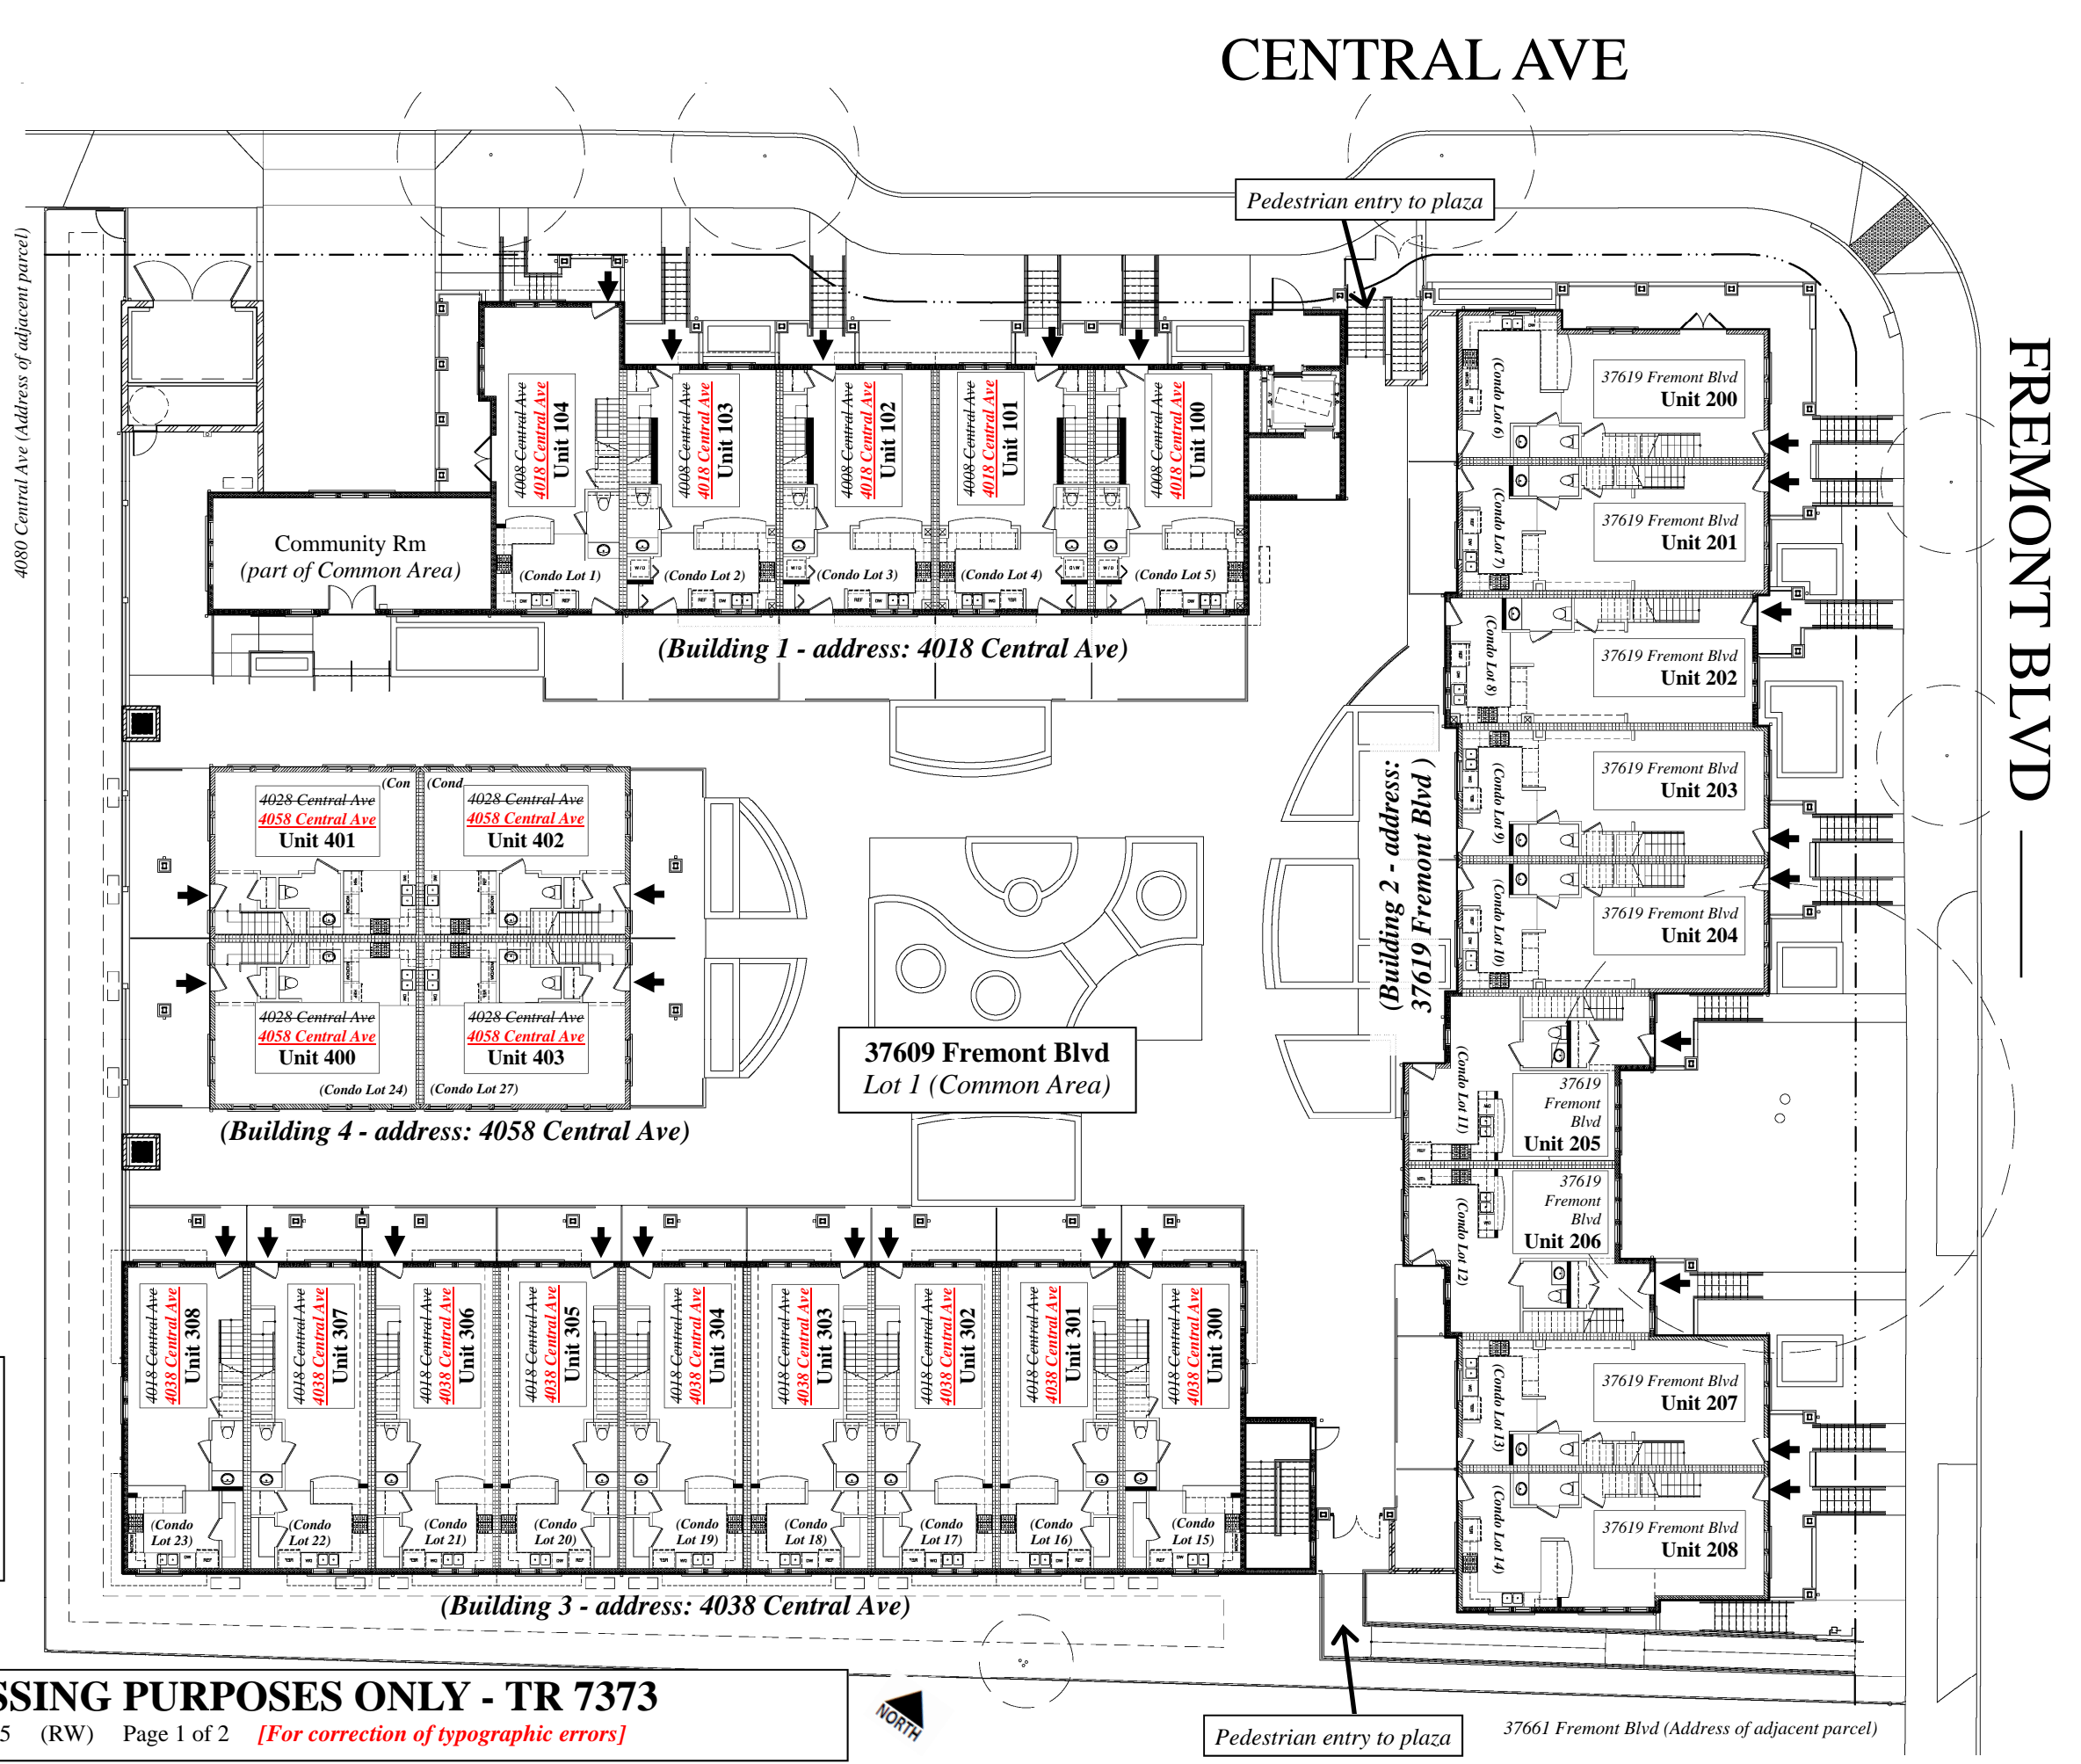

LEGEND:

➔ Main Entry

(Condo Lot 1) Condominium Lot Number

ADDRESS CHRONOLOGY

- Initial addressing at time of original development: date unknown.
- Issue addresses for TR 7373 and rescind five existing addresses (4068 Central Ave; 37605, 37607, 37621 and 37629 Fremont Blvd): 6/11/2014 (RW)
- Addressing documents re-issued to correct typographic errors on addressing map: 12/22/2015 (RW)

Garage level - below grade

- NEW**
- Electrical Room - 37609 Fremont Blvd ELEC RM 1
 - House Main Meter - 37609 Fremont Blvd ELEC-1

Electrical Room - detail