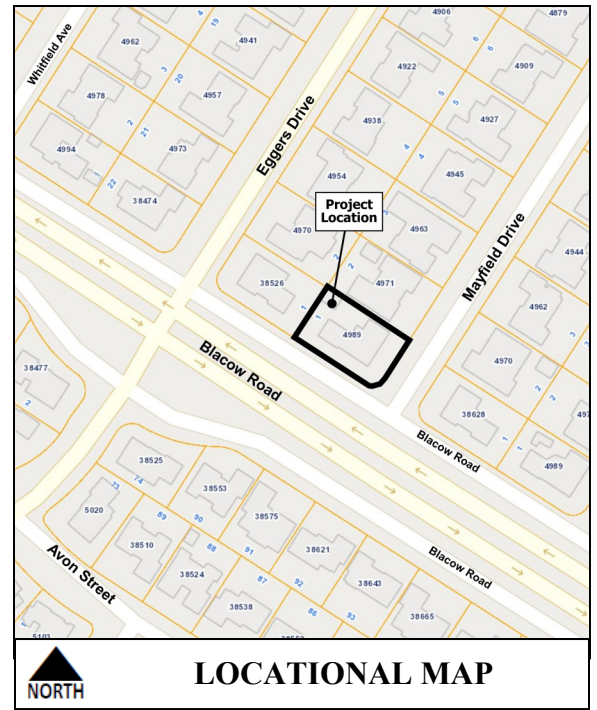

ADDRESS CHRONOLOGY

- Parcel address issued at time of initial development: 1954
- Address issued to Accessory Dwelling Unit: 5/23/2022 (RC)

Legend

➤ Front Door Location

FOR ADDRESSING PURPOSES ONLY

SP60-0199 5/23/2022 (RC)