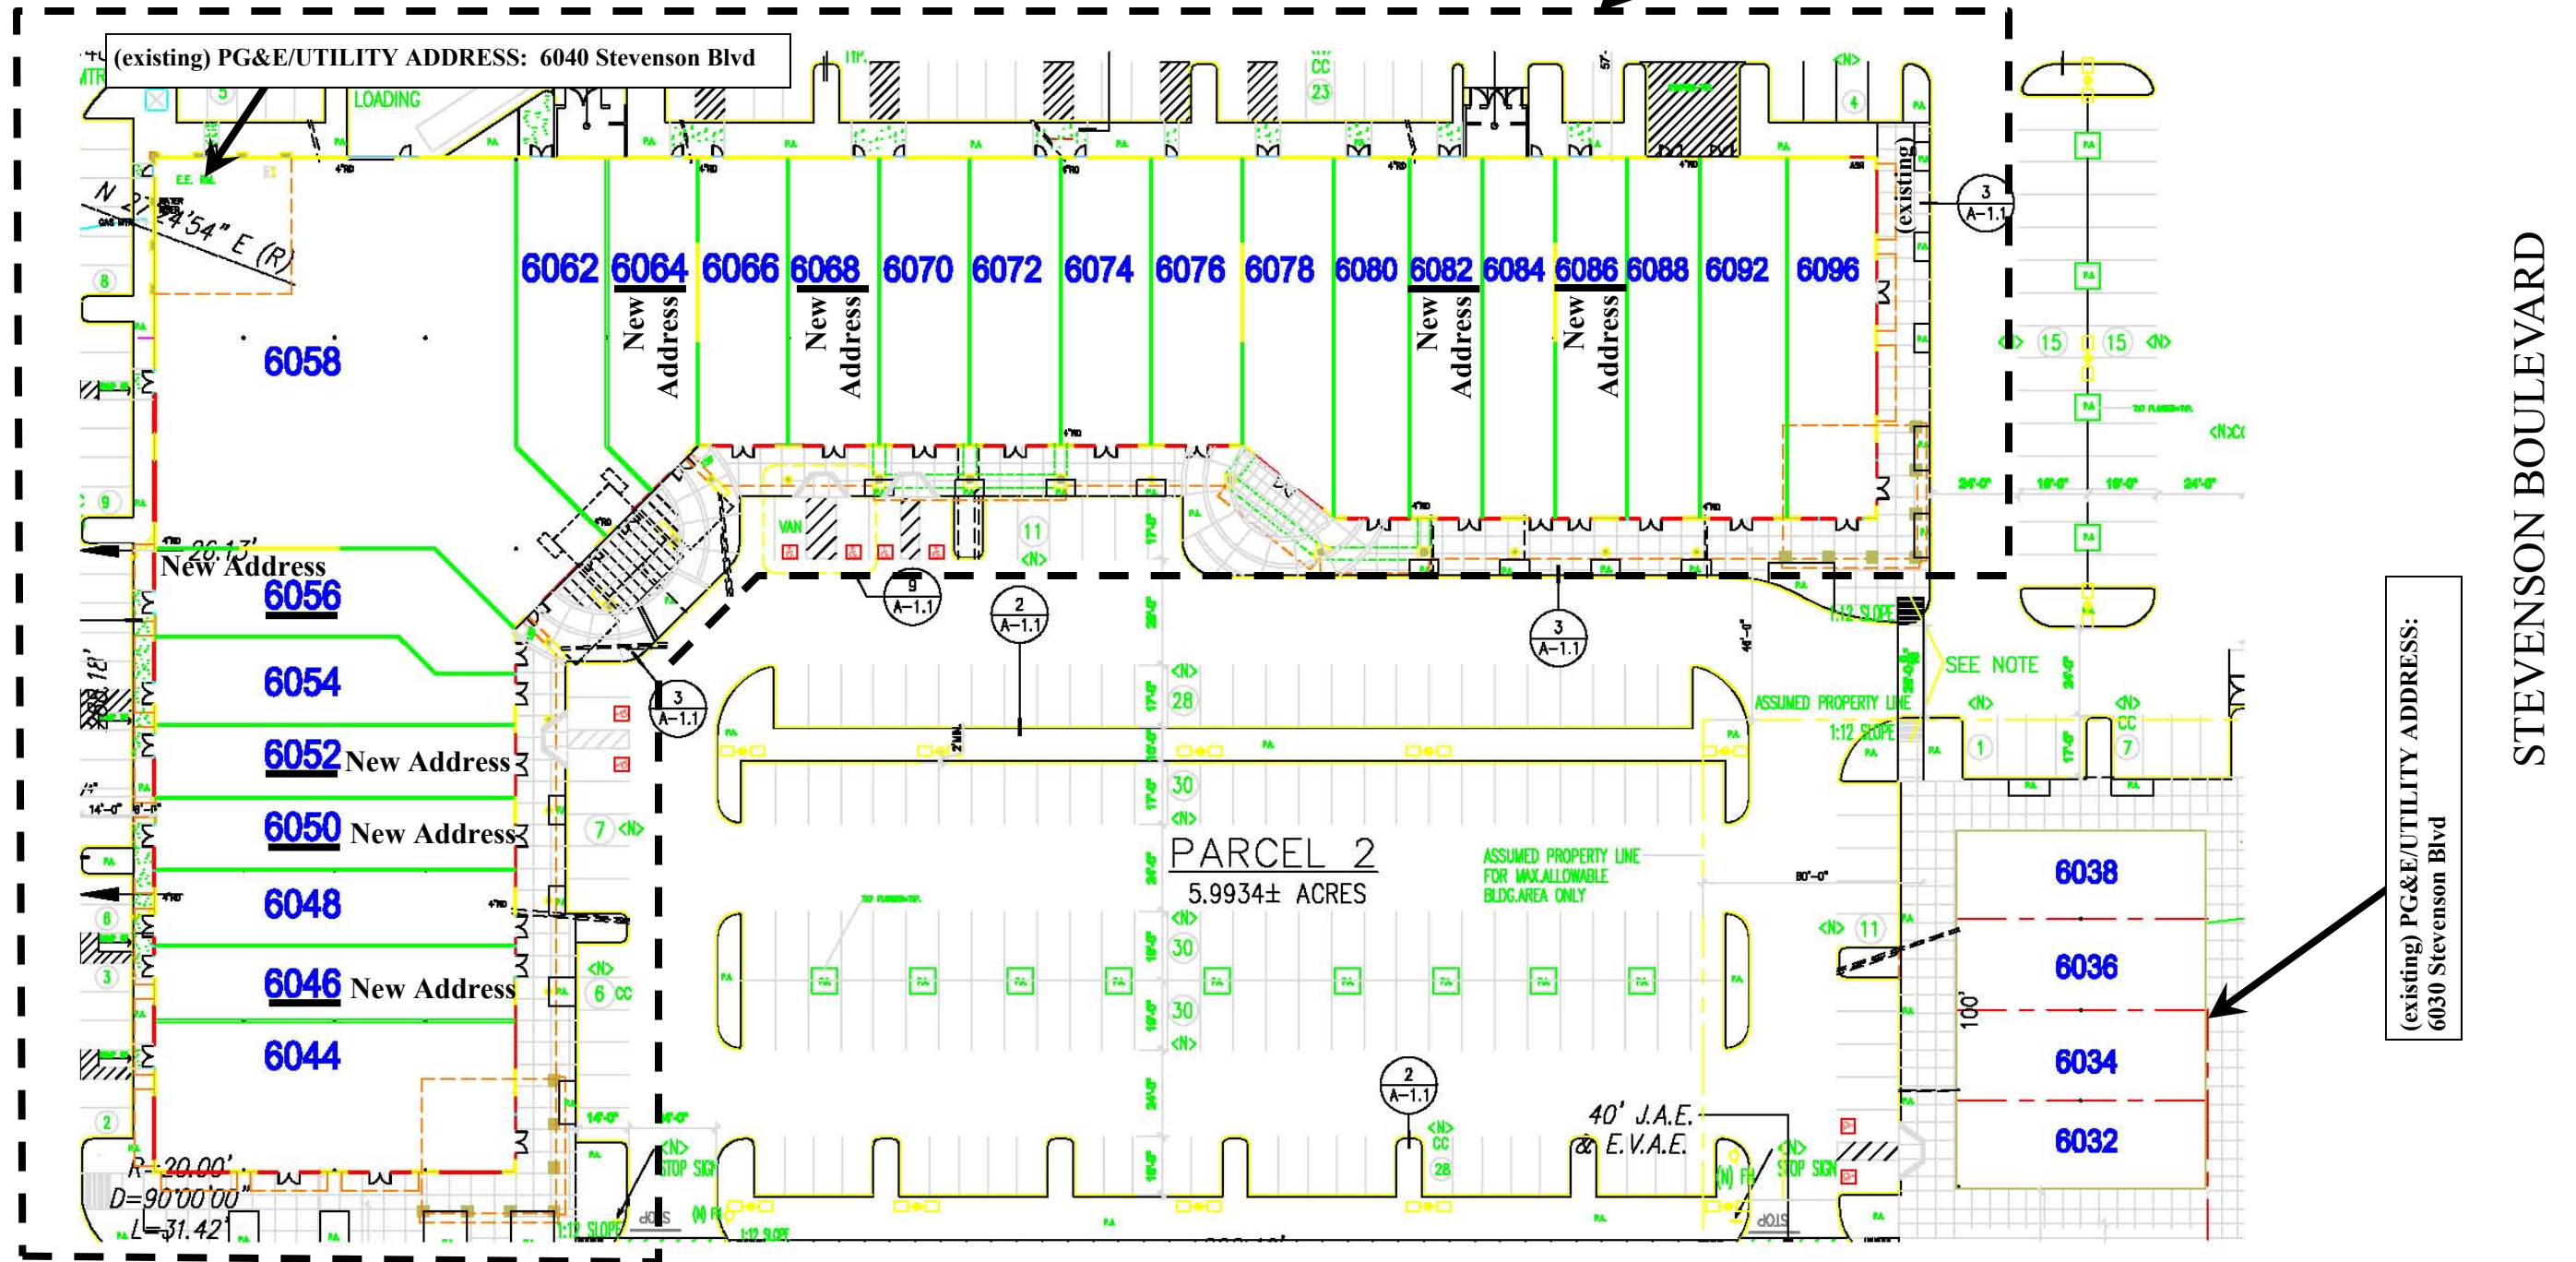

AREA OF CHANGE

Note:

- (1) All addresses are Stevenson Boulevard Addresses.
- (2) Location of existing addresses (6044 Stevenson Blvd to 6096 Stevenson Blvd) were changed to accommodate addresses for 8 new tenant spaces.

FOR ADDRESSING PURPOSES ONLY

SP# 66-00010

- 1) Original addressing: 4/20/05 RW
- 2) Revision to existing addressing (adding 8 new tenant spaces): 3/27/07 RW