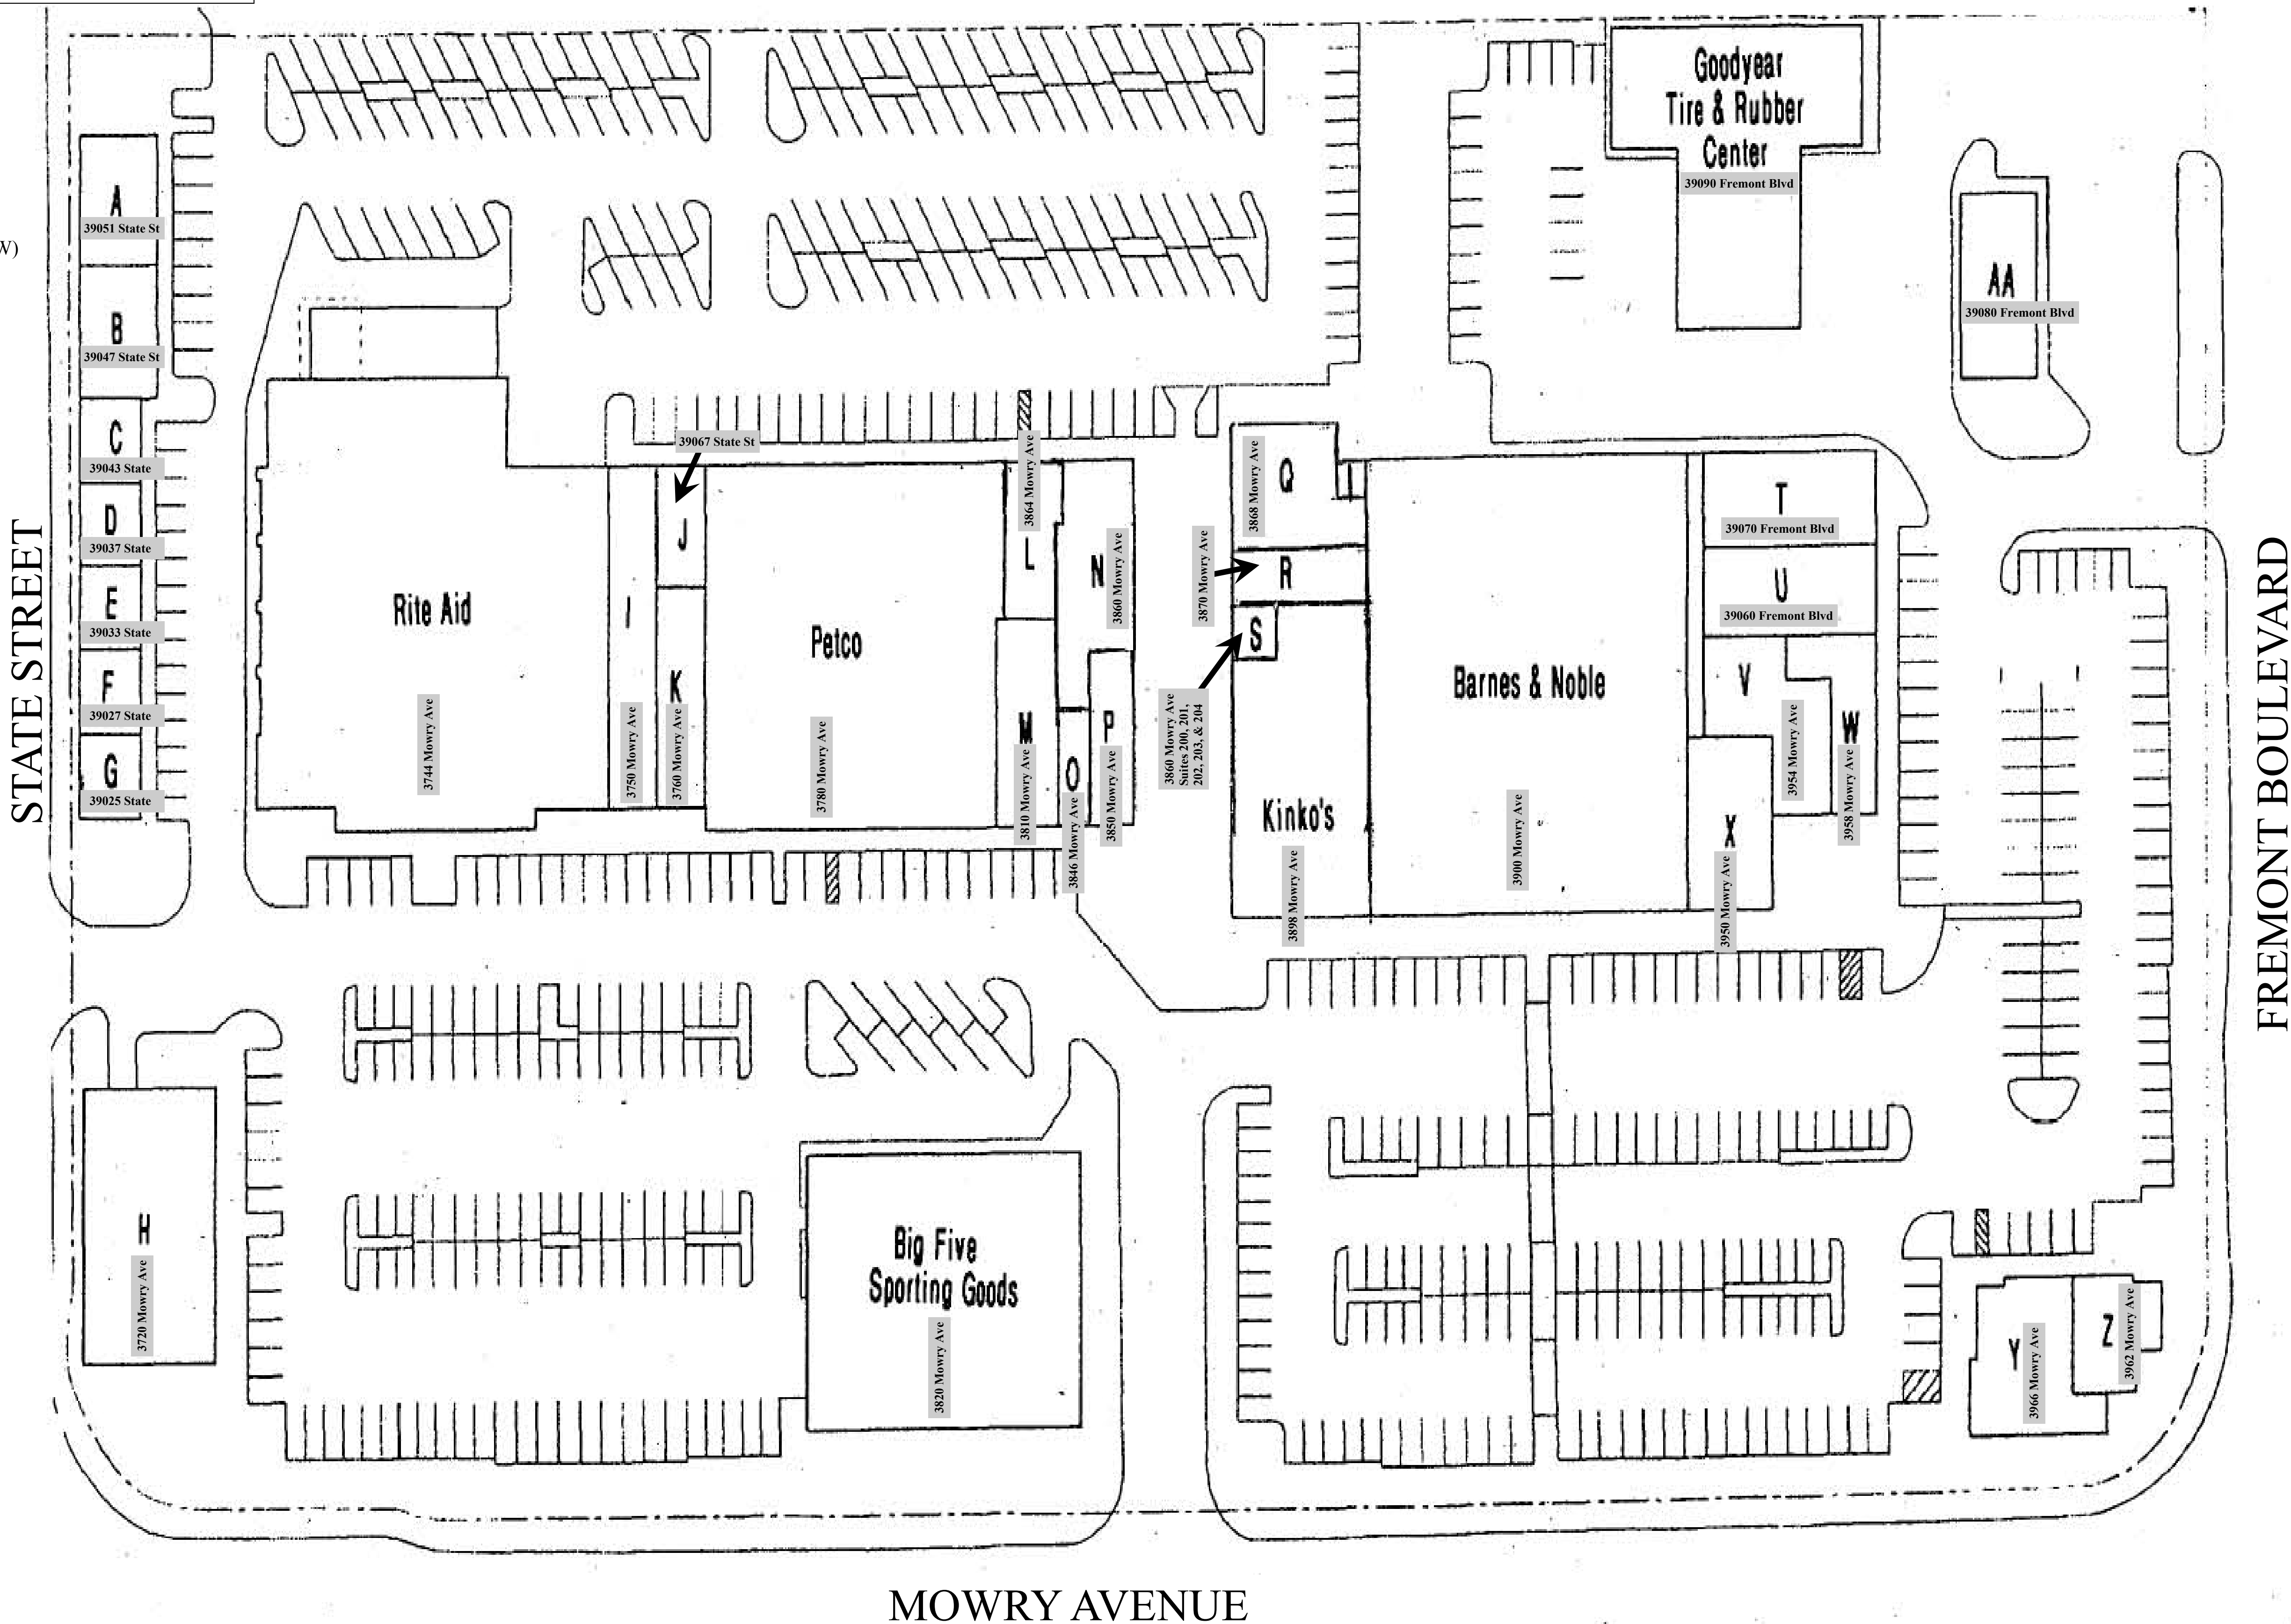

**For addressing purposes only
SP66-21**

FREMONT PLAZA

3720 to 3966 Mowry Ave; 39025 to 39067 State St; and 39060 to 39090 Fremont Blvd

ADDRESS CHRONOLOGY: (last updated 8/1/07)

- 1) Original addressing revised - 1/18/78 (RS)
- 2) Additional addresses issued for new tenant space and offices - 10/20/83 (RG)
- 3) Addresses for 3 tenant spaces - 10/16/95 (ME)
- 4) Addresses for new building 8/16/96 (ME)
- 5) Revision of addresses for 10 tenant spaces - 1/27/97 (ME)
- 6) Address relocation due to tenant space reconfiguration - 8/1/07 (RW)

UNIT NO.	ADDRESS	CURRENT TENANT (as of July 2007)
A	39051 State St	Manna Oriental Market
B	39047 State St	Sook Hong, DDS
C	39043 State St	Vacant
D	39037 State St	Beauty Sense
E	39033 State St	Kiwajip Korean Restaurant
F	39027 State St	Topline Nails
G	39025 State St	Avis Rent A Car Systems
H	3720 Mowry Ave	Joey Basil's
I	3750 Mowry Ave	Vacant
J	39067 State St	I Cleaners
K	3760 Mowry Ave	Supercuts
L	3864 Mowry Ave	Excellent Hair & Nails
M	3810 Mowry Ave	Yuri Japanese
N	3860 Mowry Ave	Federico's
O	3846 Mowry Ave	Gater's Restaurant
P	3850 Mowry Ave	Baskin robins
Q	3868 Mowry Ave	Western Neurosurgical
R	3870 Mowry Ave	Tri-City Physical Therapy
S	3890 Mowry Ave	Office Building Lobby
S	3890 Mowry Ave - Suite 200	San Jose Mercury News
S	3890 Mowry Ave - Suite 201	Devinder Shoker & Julie Gu
S	3890 Mowry Ave - Suite 202	Vacant
S	3890 Mowry Ave - Suite 203	Vacant
S	3890 Mowry Ave - Suite 204	Vacant
T	39070 Fremont Blvd	AT&T Wireless
U	39060 Fremont Blvd	Banh Thai
V	3954 Mowry Ave	Chaat Cafe
W	3958 Mowry Ave	Noah's Bagels
X	3950 Mowry Ave	Starbucks Coffee
Y	3966 Mowry Ave	Boston Market
Z	3962 Mowry Ave	Jamba Juice
AA	39080 Fremont Blvd	Fastrack Gas Station
	3744 Mowry Ave	Rite Aid
	3780 Mowry Ave	Petco
	3820 Mowry Ave	Big 5 Sporting Goods
	3898 Mowry Ave	Kinko's
	3900 Mowry Ave	Barnes & Noble
	39090 Fremont Blvd	Goodyear Tire & Rubber

VICINITY MAP

MOWRY AVENUE