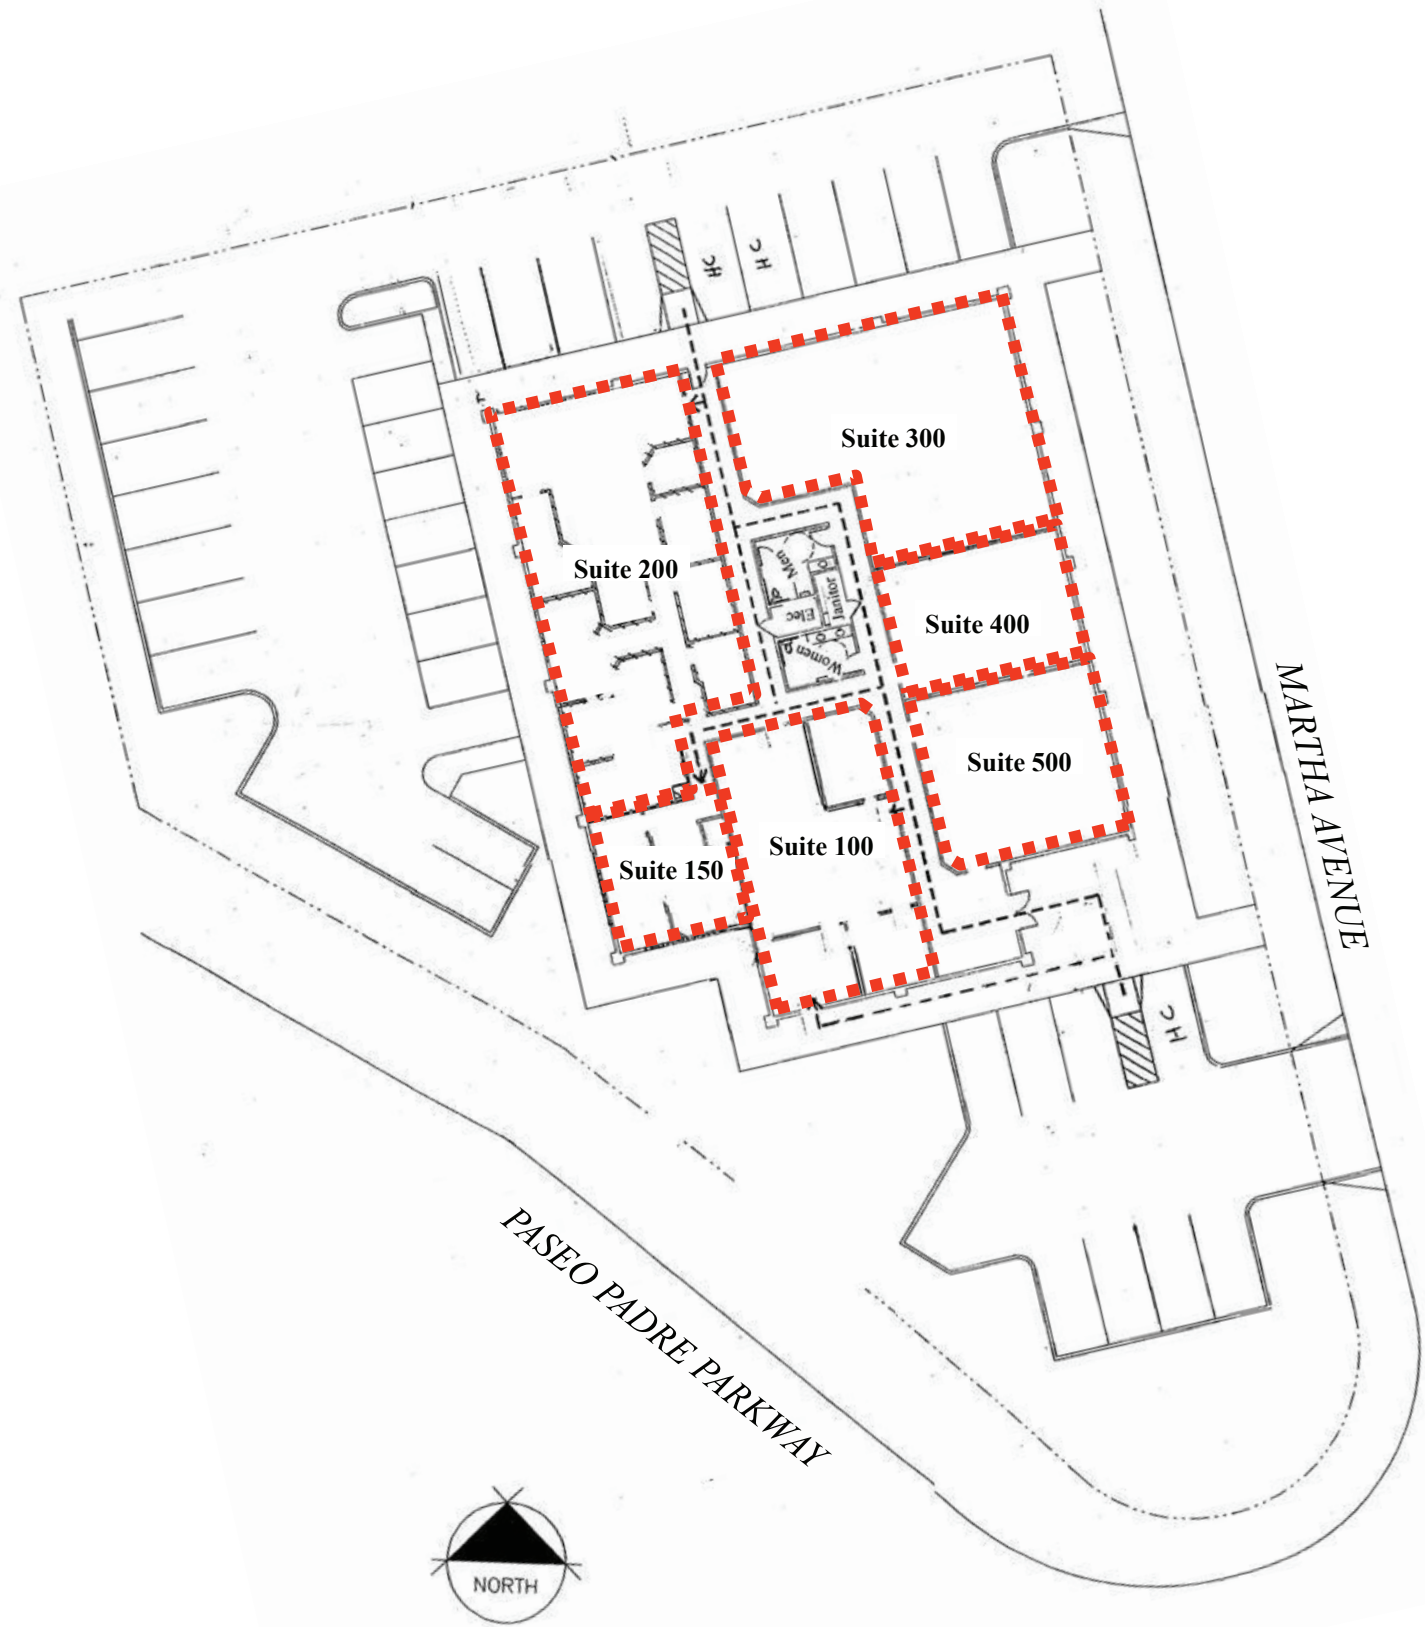

NO.	ADDRESS	ADDRESS TYPE
1	38069 Martha Avenue	Property & Building Address
2	38069 Martha Avenue Suite 100	Tenant Space
3	38069 Martha Avenue Suite 150	Tenant Space
4	38069 Martha Avenue Suite 200	Tenant Space
5	38069 Martha Avenue Suite 300	Tenant Space
6	38069 Martha Avenue Suite 400	Tenant Space
7	38069 Martha Avenue Suite 500	Tenant Space

**ADDRESS CHRONOLOGY**

- 1986: Initial address at time of construction
- 1/12/2009: verification of suite addressing

**FOR ADDRESSING PURPOSES ONLY**

SP66-0085 1/12/2009 (RW)

**PROPERTY/BUILDING ADDRESS**

**38069 Martha Avenue**