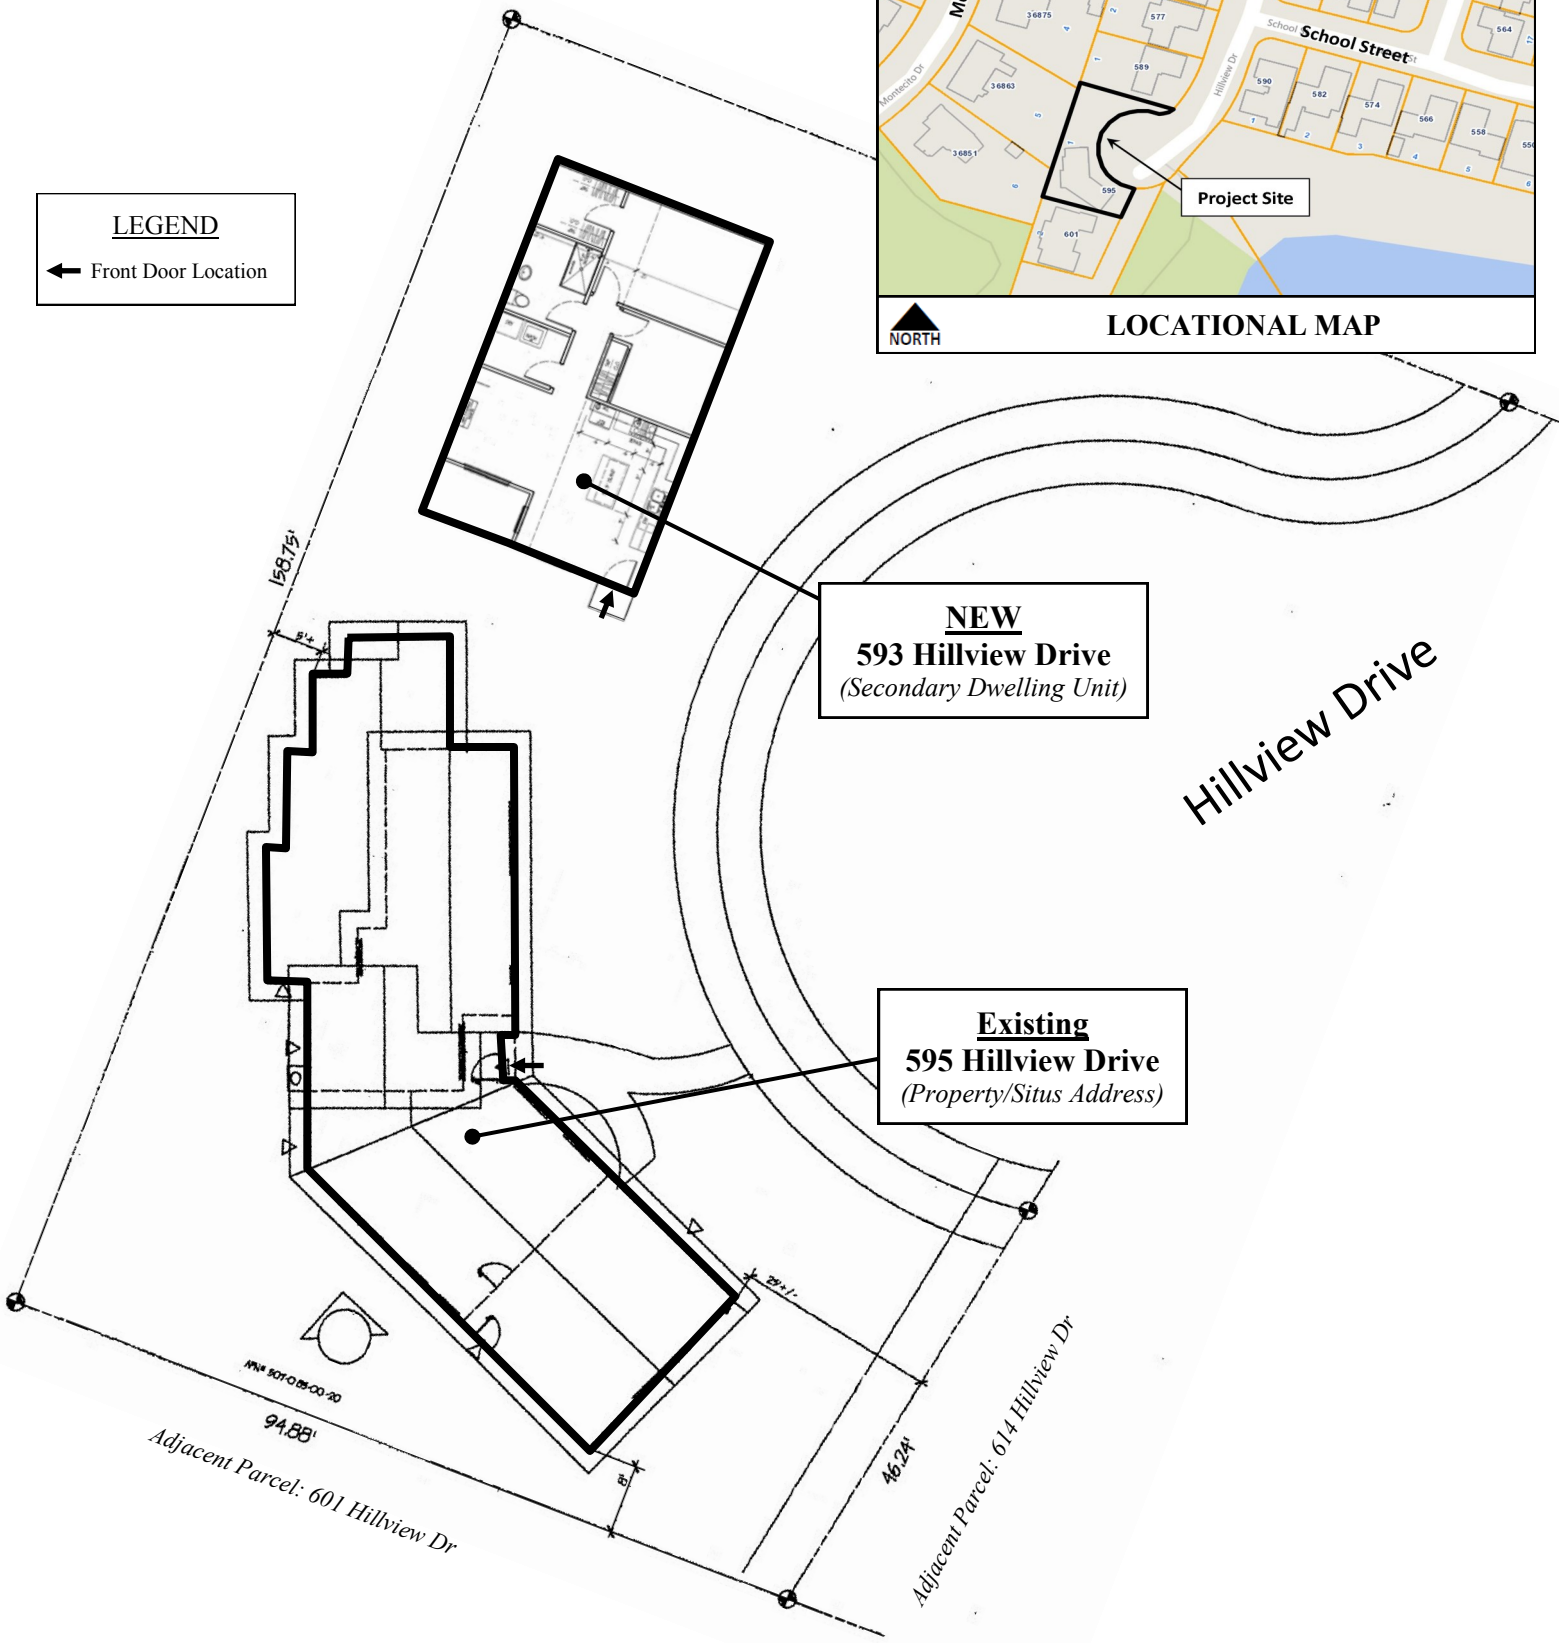

ADDRESS CHRONOLOGY

- Property/situs address assigned at time of construction in 1976.
- Address issued to secondary dwelling unit: 9/21/2016 (RC)

LEGEND

← Front Door Location

NEW
593 Hillview Drive
(Secondary Dwelling Unit)

Existing
595 Hillview Drive
(Property/Situs Address)

Adjacent Parcel: 601 Hillview Dr
 94.88'

Adjacent Parcel: 614 Hillview Dr
 46.24'

FOR ADDRESSING PURPOSES ONLY

SP66-0113 9/21/2016 (RC)