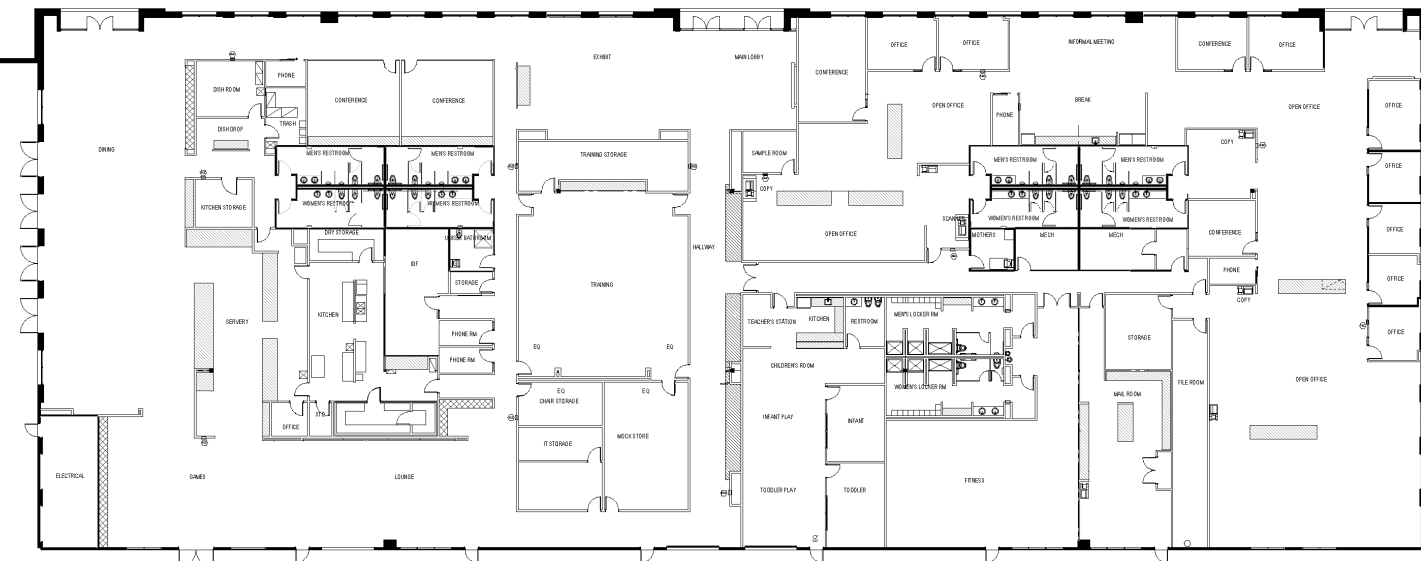

Existing address:
6100 Stevenson Blvd **Building B**

OVERALL SITE PLAN
Showing building location within campus.