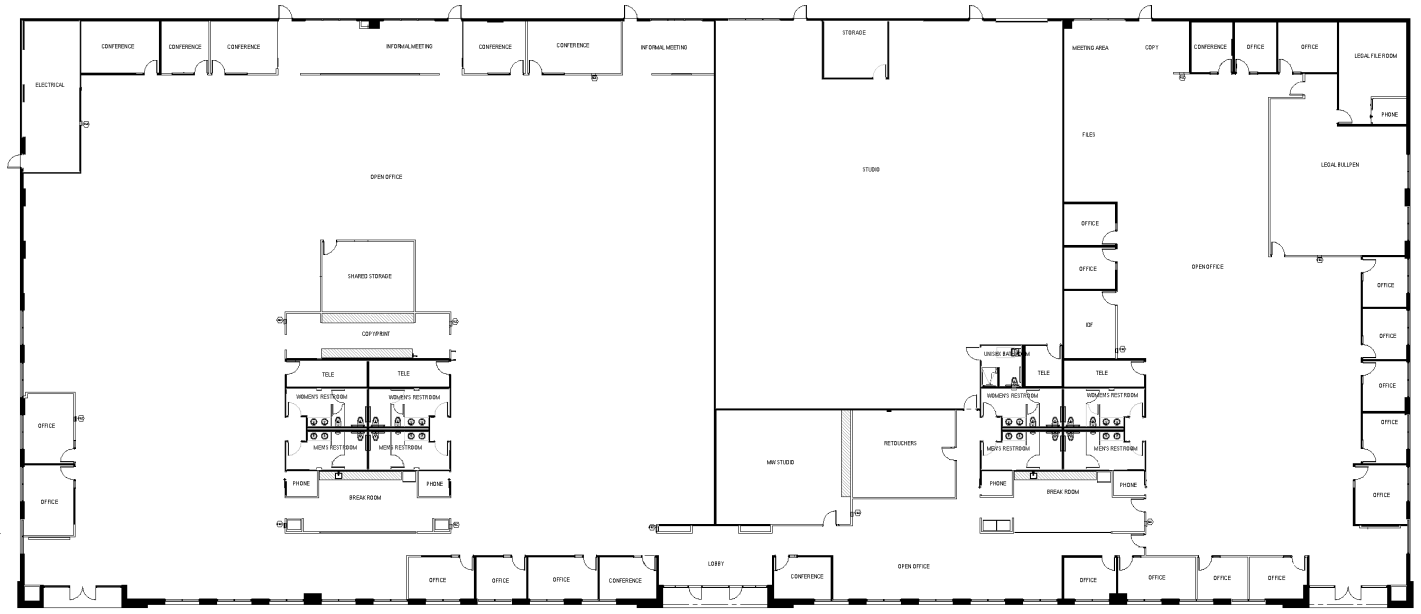

1. **ADDRESS CHRONOLOGY**
2. Addressing of original development: 7/13/1998 (ME)
   - Issuance of 6170 Stevenson Blvd: 11/5/1998 (ME)
   - Issuance of 40460 & 40480 Encyclopedia Cir: 12/12/2008 (RC)
   - Issuance of 6100 Stevenson Blvd Buildings A & B and rescind the following addresses: 12/18/2012 (RW)
     - > Encyclopedia Cir. addresses: 40971, 40975, 40979, and 40983 Encyclopedia Cir (including PG&E/Utility Rm - 40987 Encyclopedia Cir).
     - > Stevenson Blvd addresses: 6120, 6130, 6140, and 6150 Stevenson Blvd (including PG&E/Utility Rm - 6160 Stevenson Blvd)
   - Issuance of 6100 Stevenson Blvd Building C and rescind Encyclopedia Cir addresses (i.e., 40440, 40460, 40480 & 40490 Encyclopedia Cir): 2/20/2015 (RW)

Existing address:
6100 Stevenson Blvd **Building A**