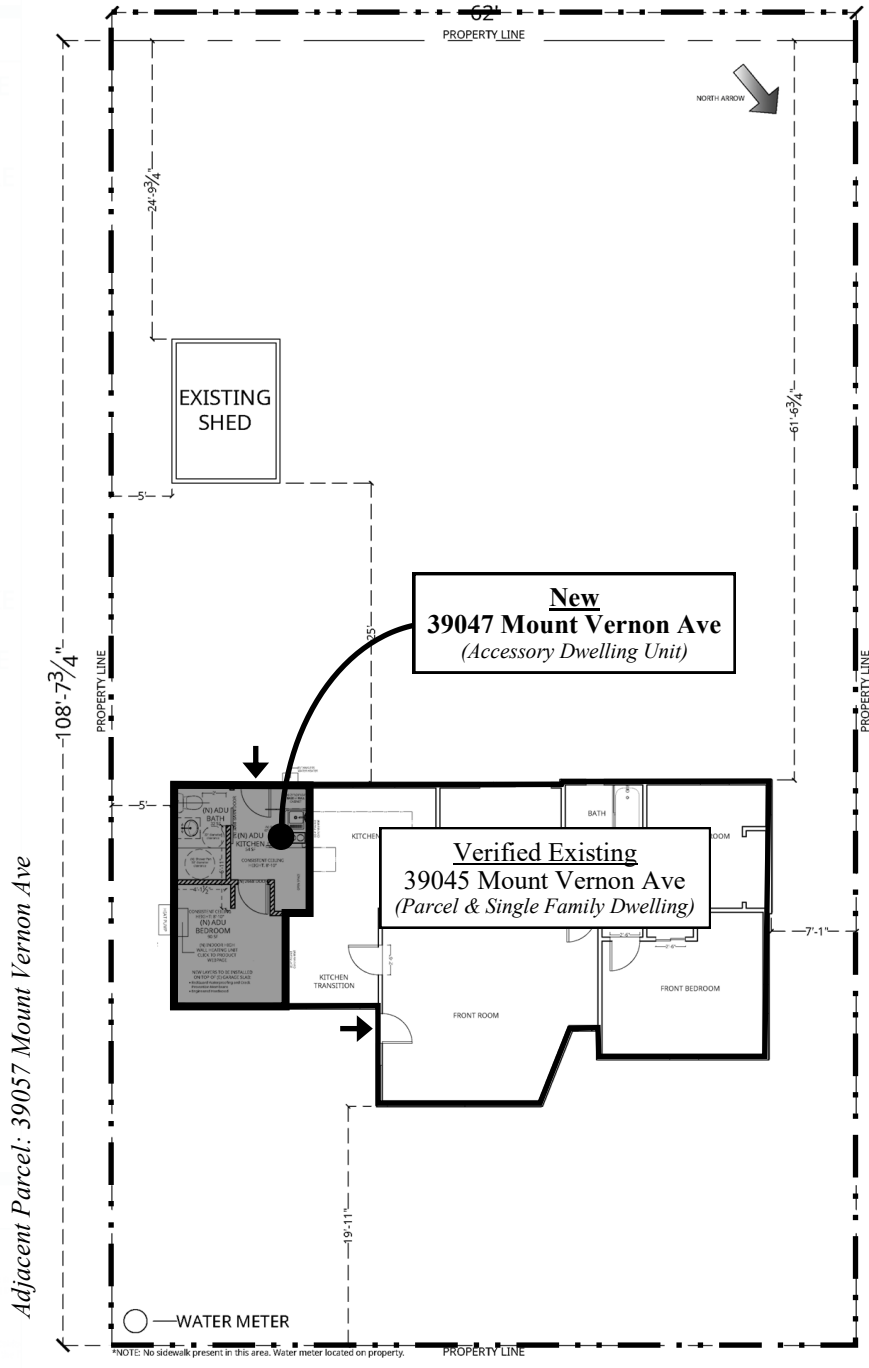

ADDRESS CHRONOLOGY

- Parcel address issued at time of initial development: 1947
- Address issued to Accessory Dwelling Unit: 9/6/2022 (RC)

LOCATIONAL MAP

Legend

➔ Front Door Location

MOUNT VERNON AVENUE

FOR ADDRESSING PURPOSES ONLY