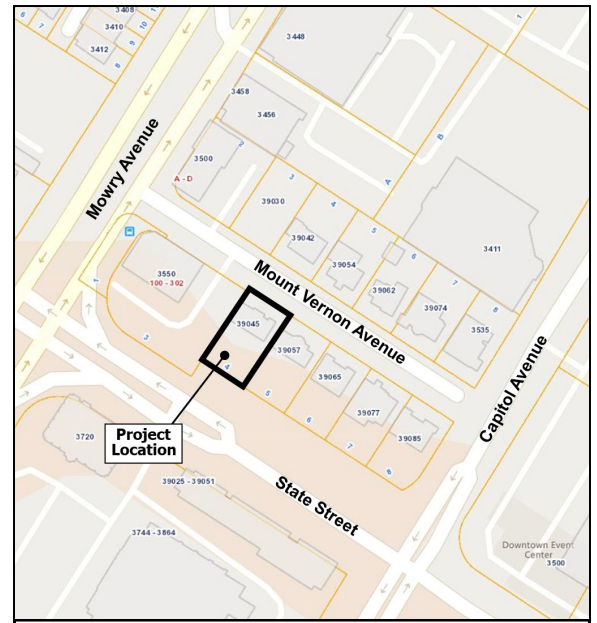

ADDRESS CHRONOLOGY

- Parcel address issued at time of initial development: 1947
- Address issued to Accessory Dwelling Unit: 9/6/2022 (RC)

LOCATIONAL MAP

Legend

➔ Front Door Location

MOUNT VERNON AVENUE

FOR ADDRESSING PURPOSES ONLY