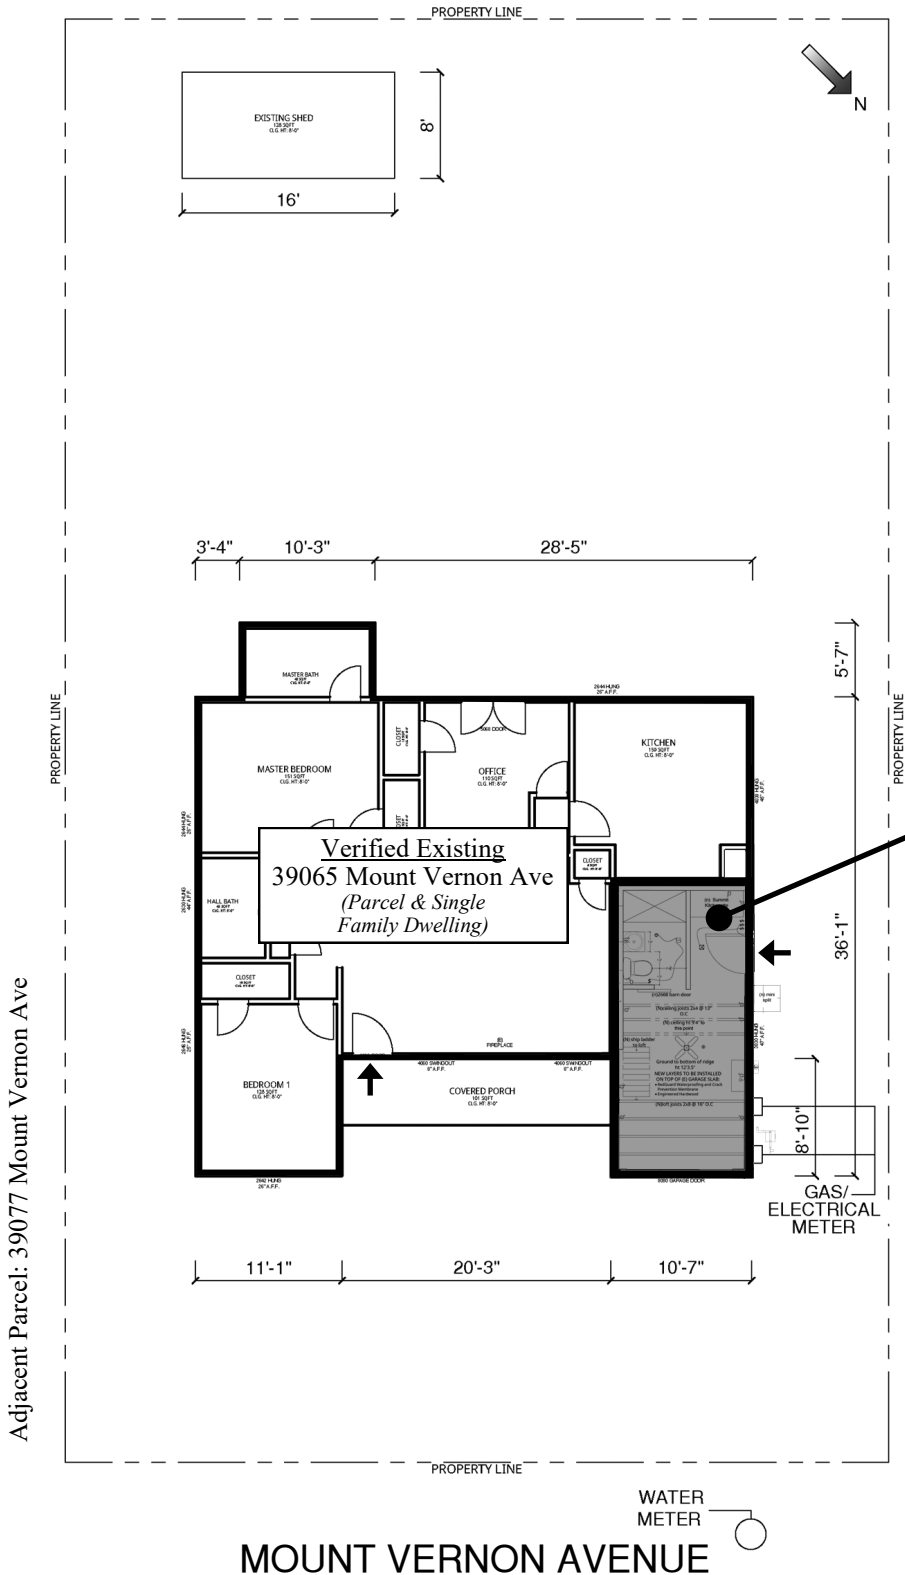

ADDRESS CHRONOLOGY

- Parcel address issued at time of initial development: 1947
- Address issued to Jr. Accessory Dwelling Unit: 10/31/2022 (RC)

LOCATIONAL MAP

Legend

➤ Front Door Location

New
39063 Mount Vernon Ave
(Jr. Accessory Dwelling Unit)

Verified Existing
39065 Mount Vernon Ave
(Parcel & Single Family Dwelling)

FOR ADDRESSING PURPOSES ONLY

SP66-0160 10/31/2022 (RC)