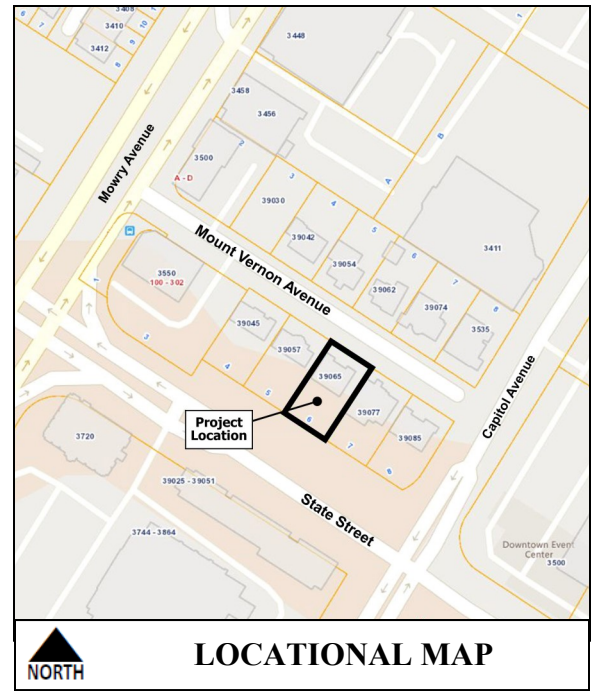

ADDRESS CHRONOLOGY

- Parcel address issued at time of initial development: 1947
- Address issued to Jr. Accessory Dwelling Unit: 10/31/2022 (RC)

LOCATIONAL MAP

Legend

➤ Front Door Location

New
39063 Mount Vernon Ave
(Jr. Accessory Dwelling Unit)

Verified Existing
39065 Mount Vernon Ave
(Parcel & Single Family Dwelling)

FOR ADDRESSING PURPOSES ONLY

SP66-0160 10/31/2022 (RC)