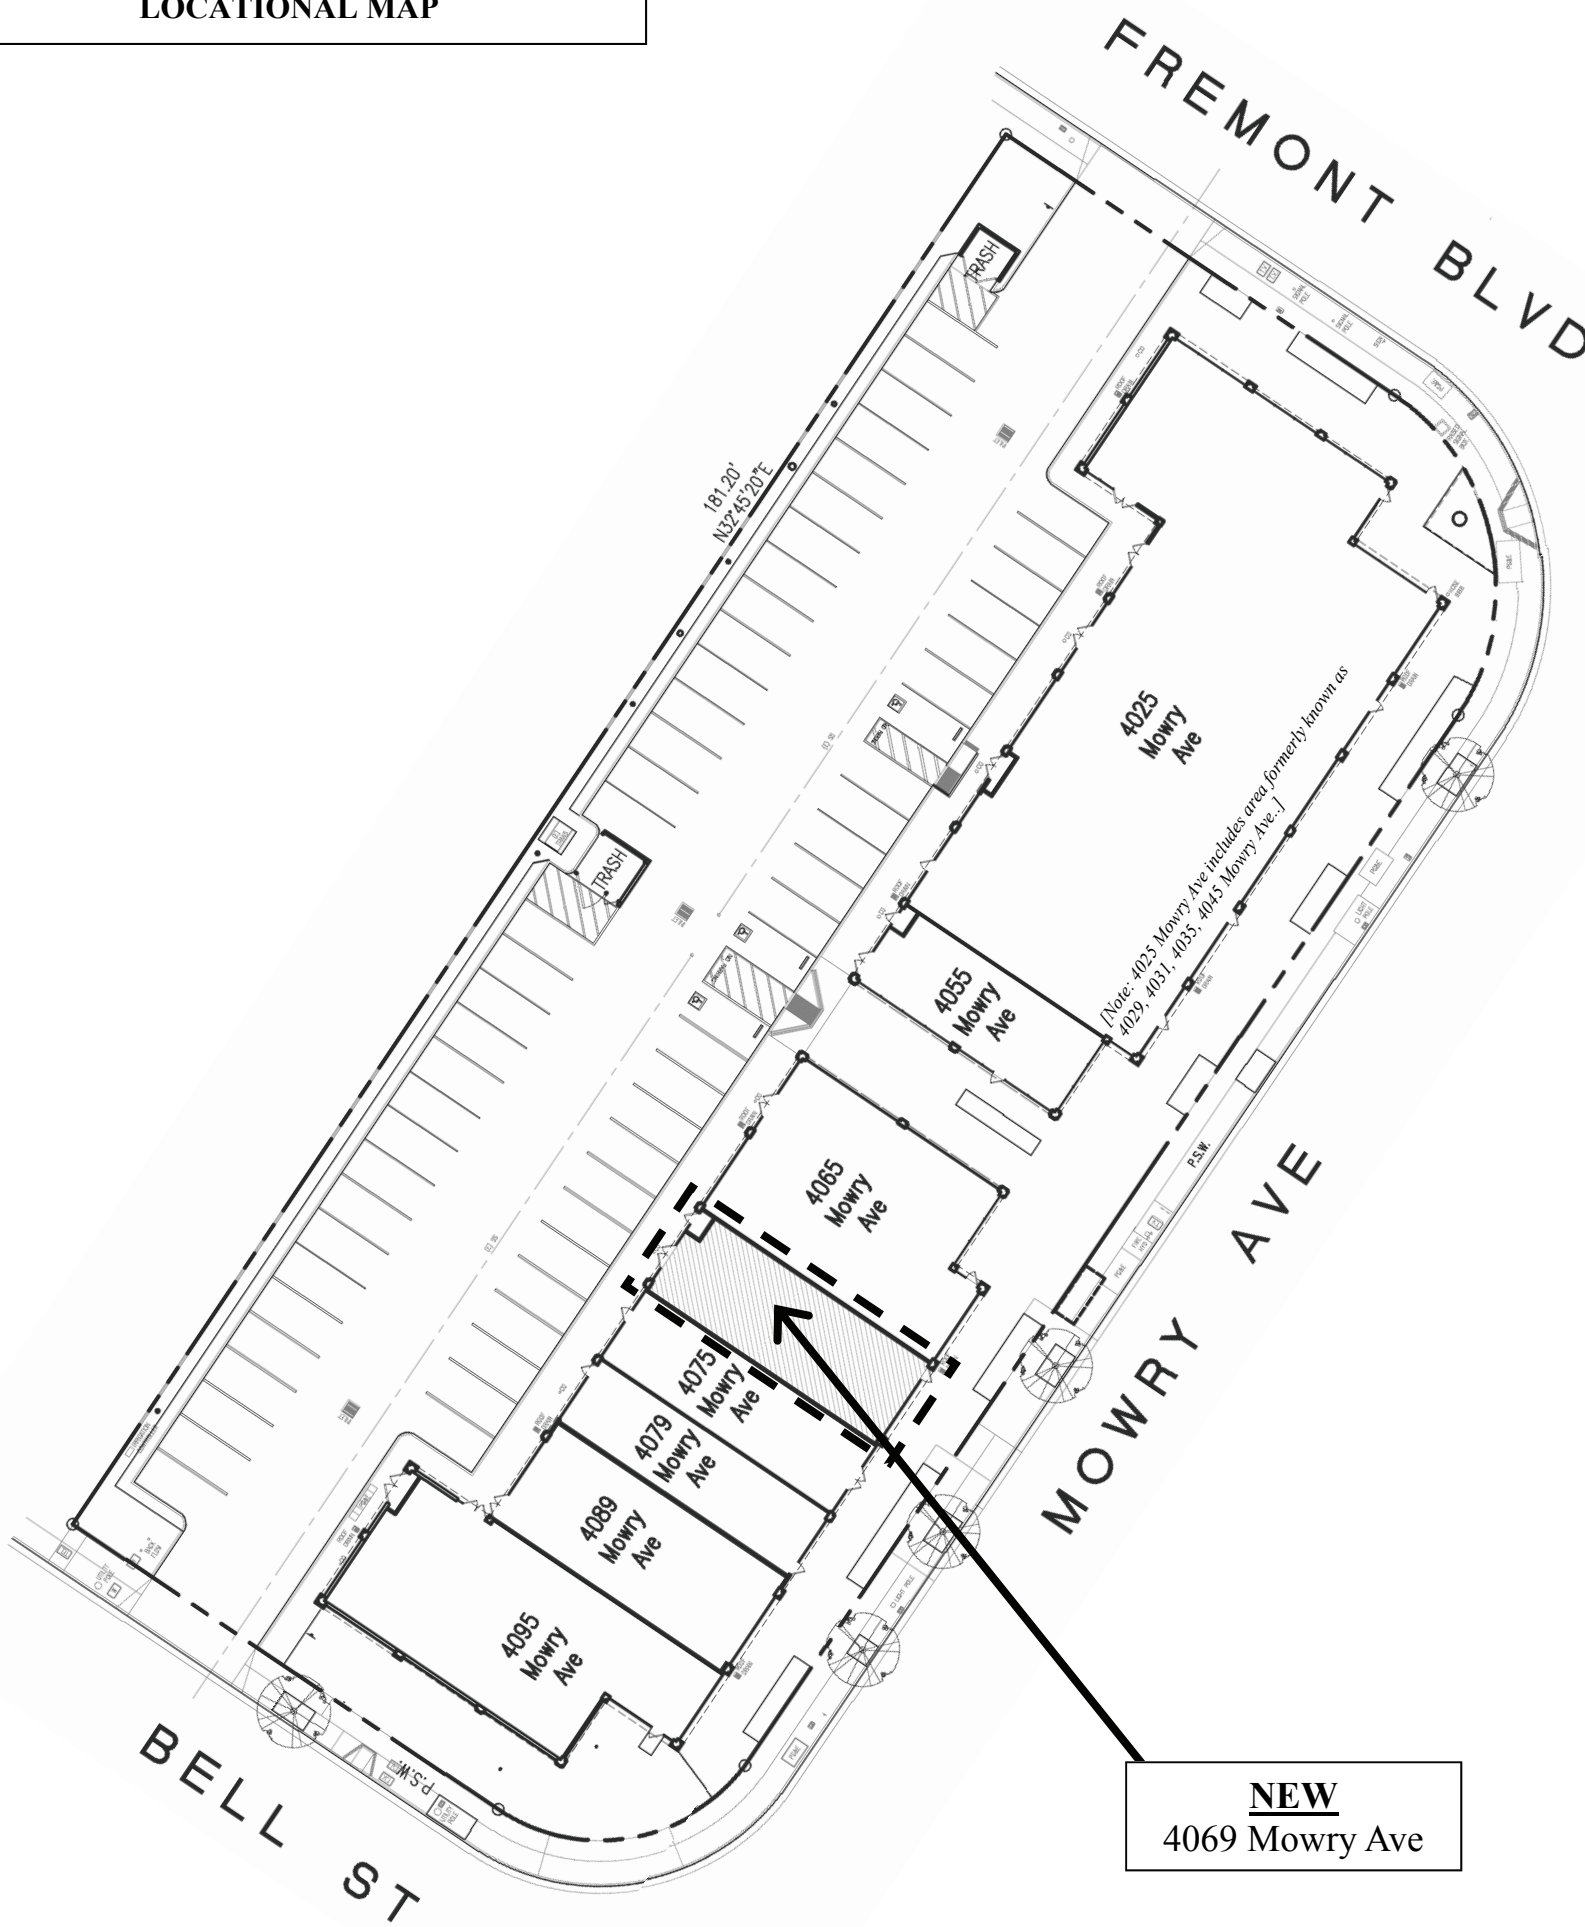

LOCATIONAL MAP

**ADDRESS CHRONOLOGY**

- Initial addressing at time of development: 1970
- Address for one tenant space - 4029 Mowry Ave: 7/30/2004 (RW)
- Address for two tenant spaces - 4079 and 4089 Mowry Ave: 11/2/2004 (RW)
- Address for one tenant space - 4031 Mowry Ave: 1/3/2006 (RW)
- Address for one tenant space - 4069 Mowry Ave: 2/14/2013

**NEW**  
4069 Mowry Ave