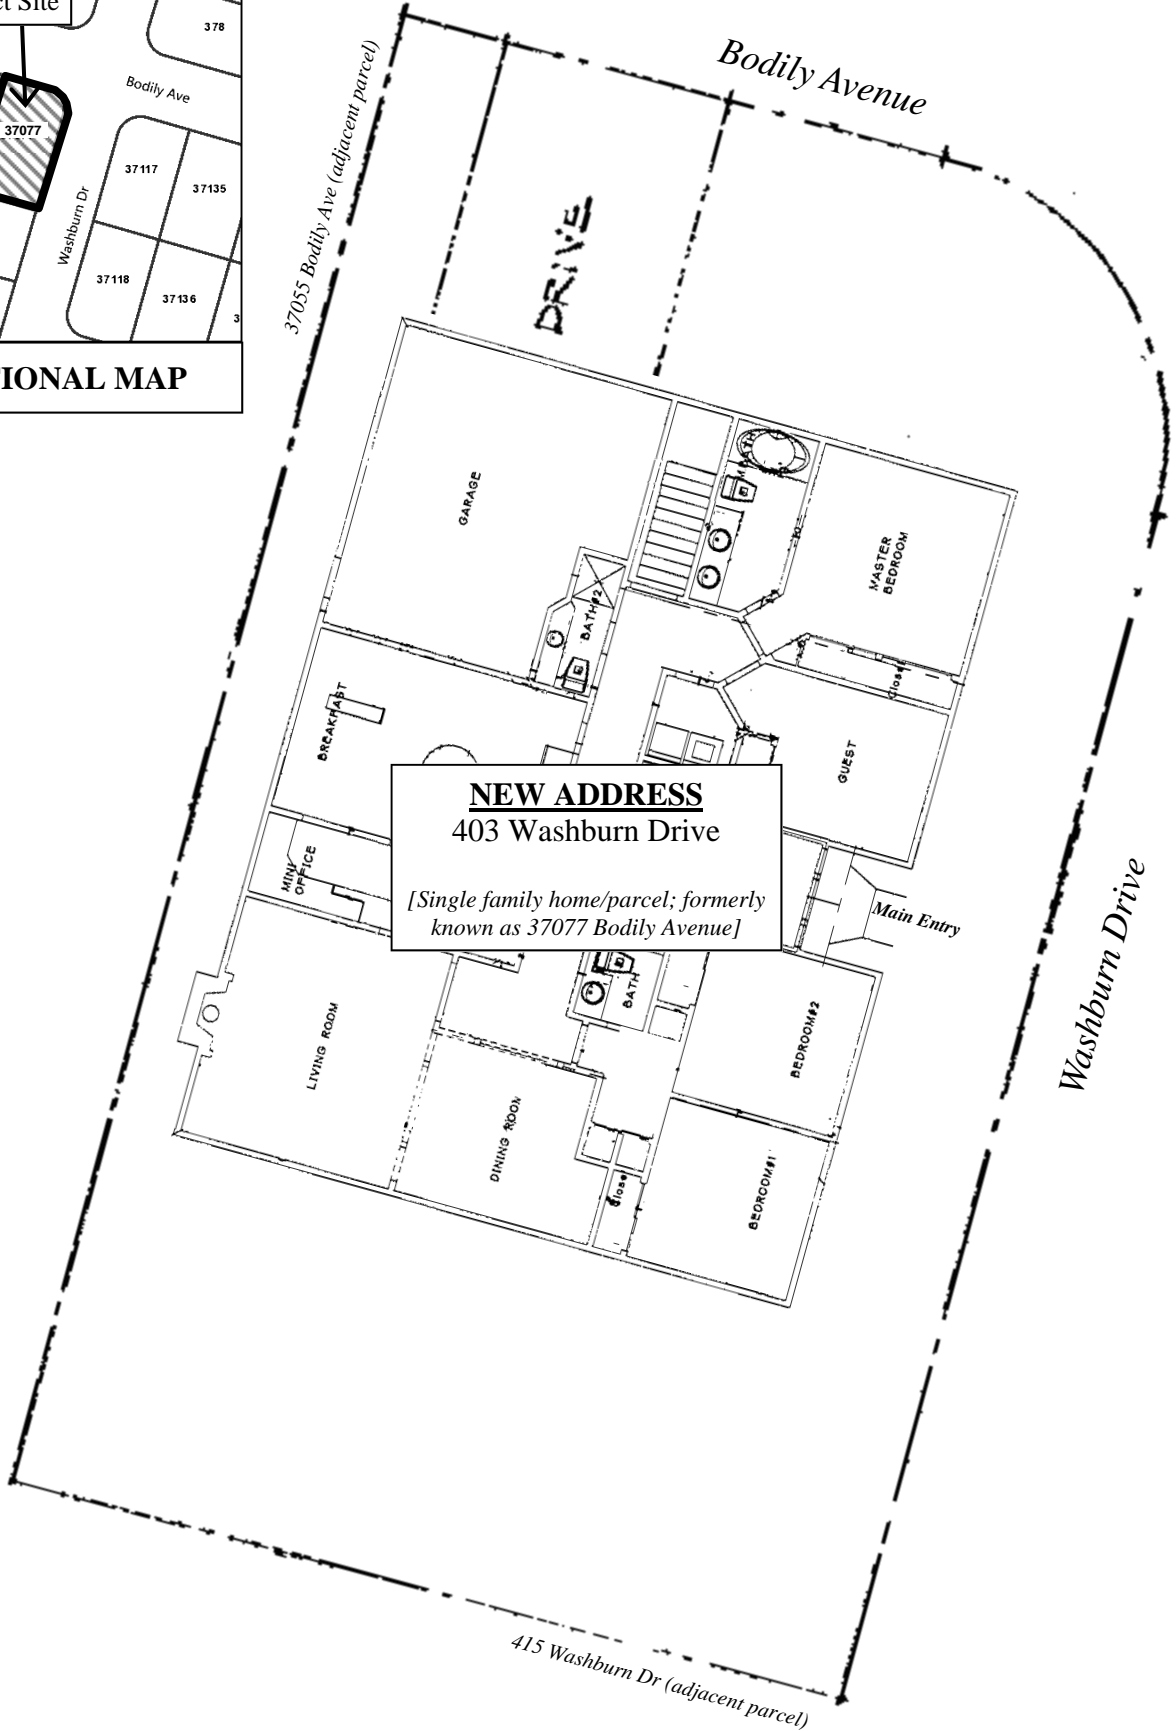

**ADDRESS CHRONOLOGY**

- Initial addressing at time of original development: 1954
- Assign 403 Washburn Drive address to replace 37077 Bodily Avenue address due to reorientation of front door to Washburn Drive: 3/1/2016 (RW)

**NEW ADDRESS**  
**403 Washburn Drive**  
*[Single family home/parcel; formerly known as 37077 Bodily Avenue]*