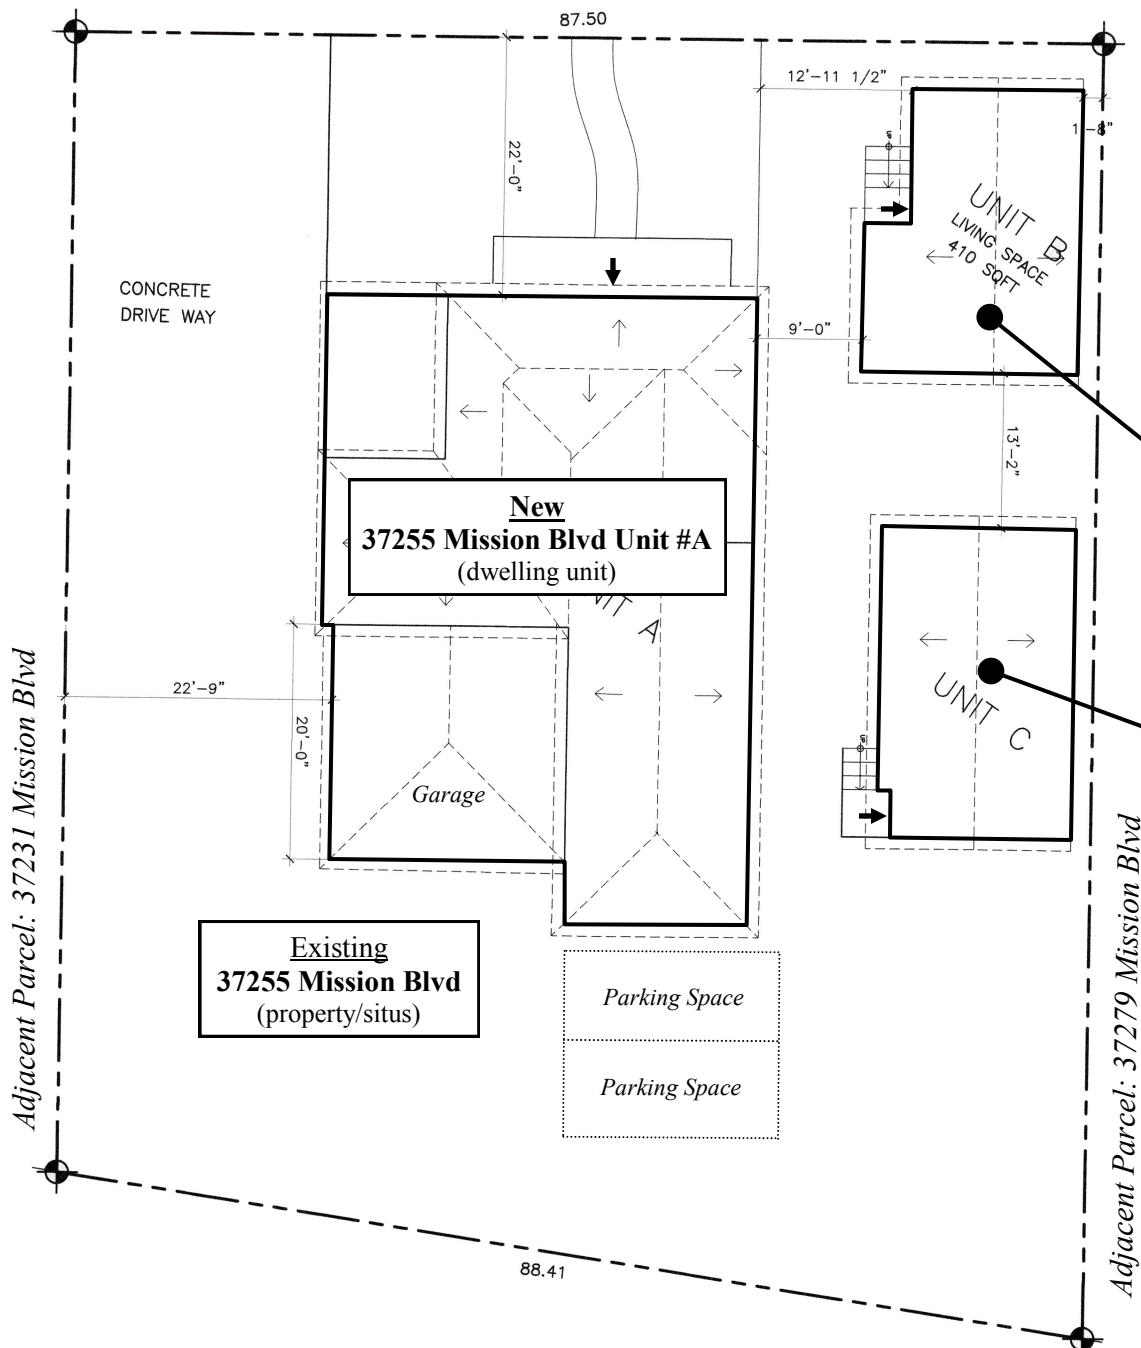

MISSION BLVD

New
37255 Mission Blvd Unit #B
(dwelling unit)

New
37255 Mission Blvd Unit #C
(dwelling unit)

Existing
37255 Mission Blvd
(property/situs)

LEGEND
➔ Front Door Location

ADDRESS CHRONOLOGY

- Property address assigned at time of initial development: Date Unknown
- Three addresses assigned to dwelling units: 2/14/2017 (RC)

FOR ADDRESSING PURPOSES ONLY

SP66-0246 2/14/2017 (RC)