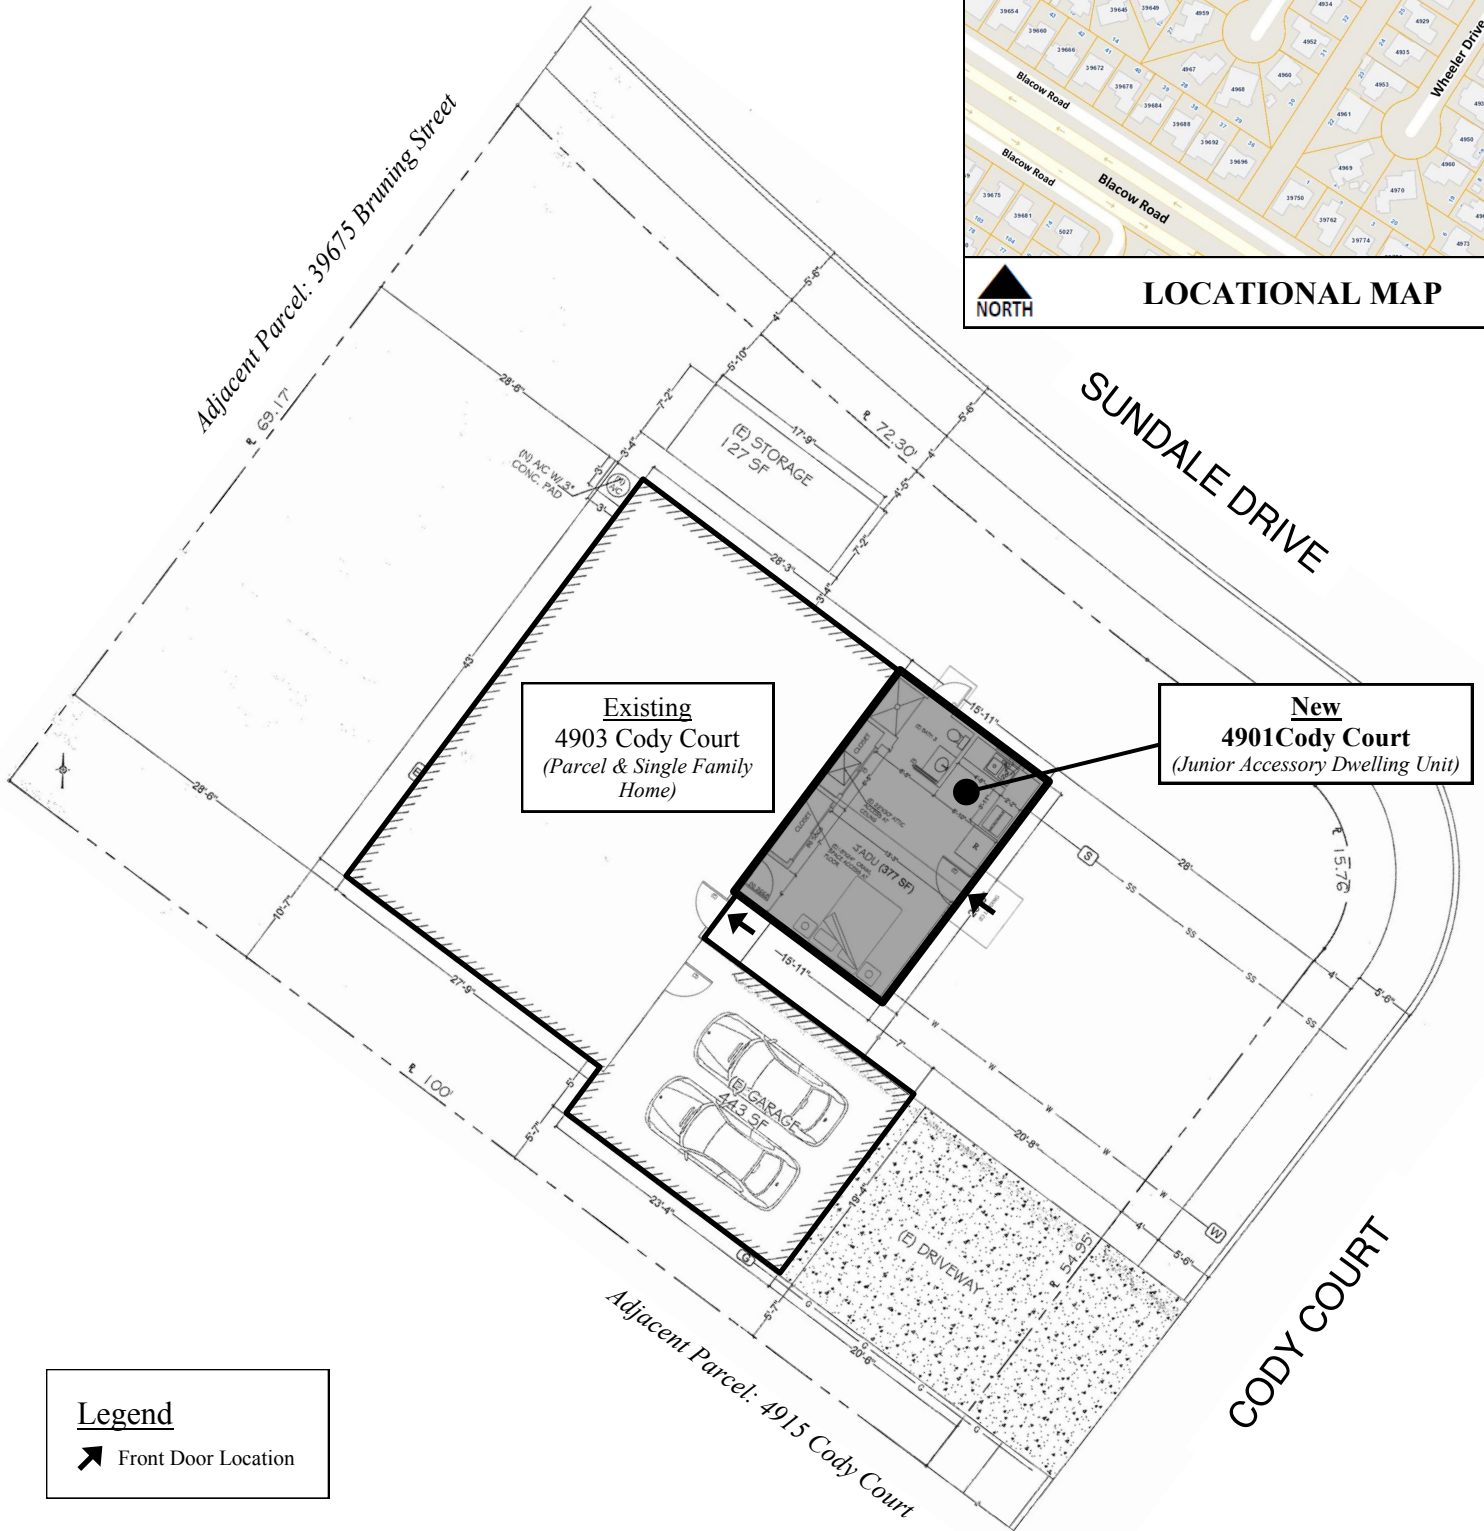

ADDRESS CHRONOLOGY

- Parcel address issued at time of initial development: 1964.
- Address issued to junior accessory dwelling unit: 5/22/2019 (RC)

LOCATIONAL MAP

Legend

➤ Front Door Location

FOR ADDRESSING PURPOSES ONLY

SP66-0284 5/22/2019 (RC)