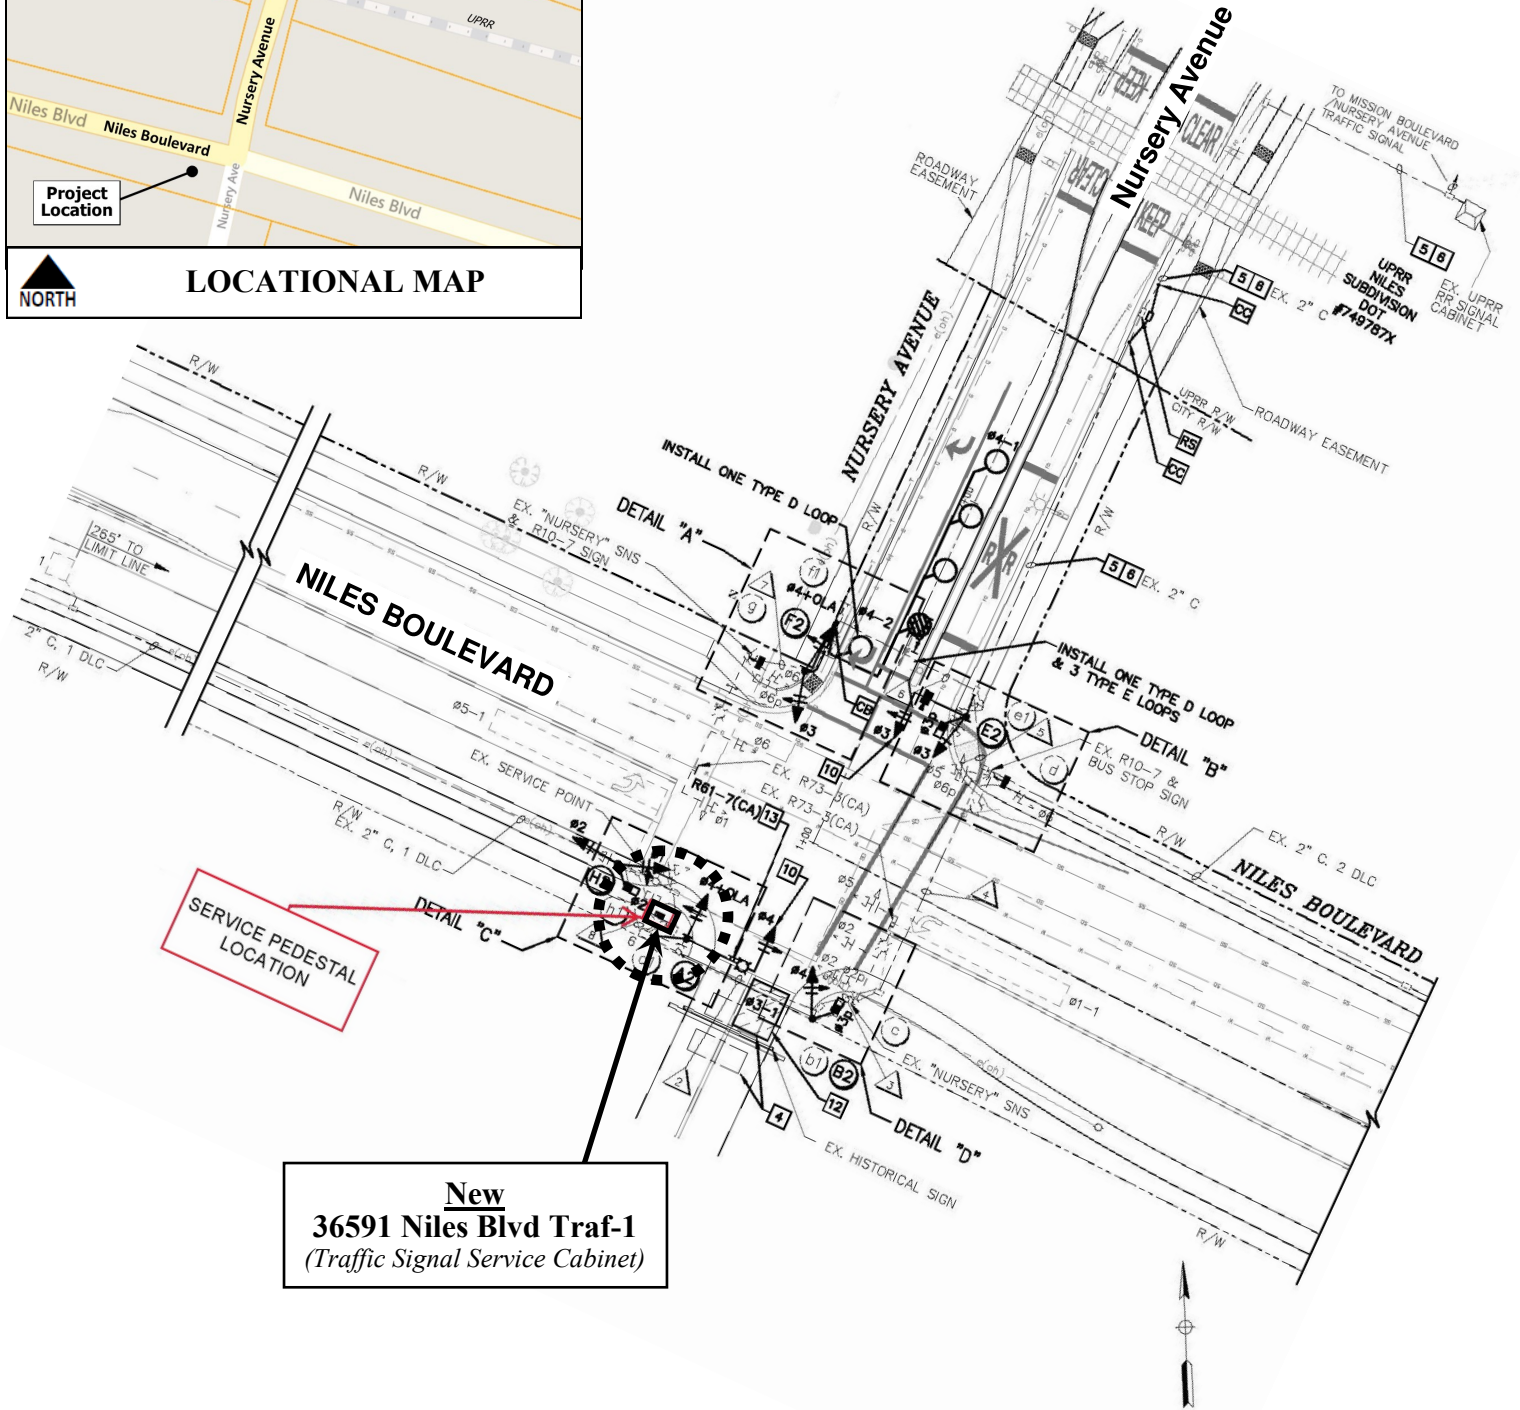

### ADDRESS CHRONOLOGY

- Address issued to traffic signal service cabinet: 4/10/2020 (RC)

**New**  
**36591 Niles Blvd Traf-1**  
*(Traffic Signal Service Cabinet)*