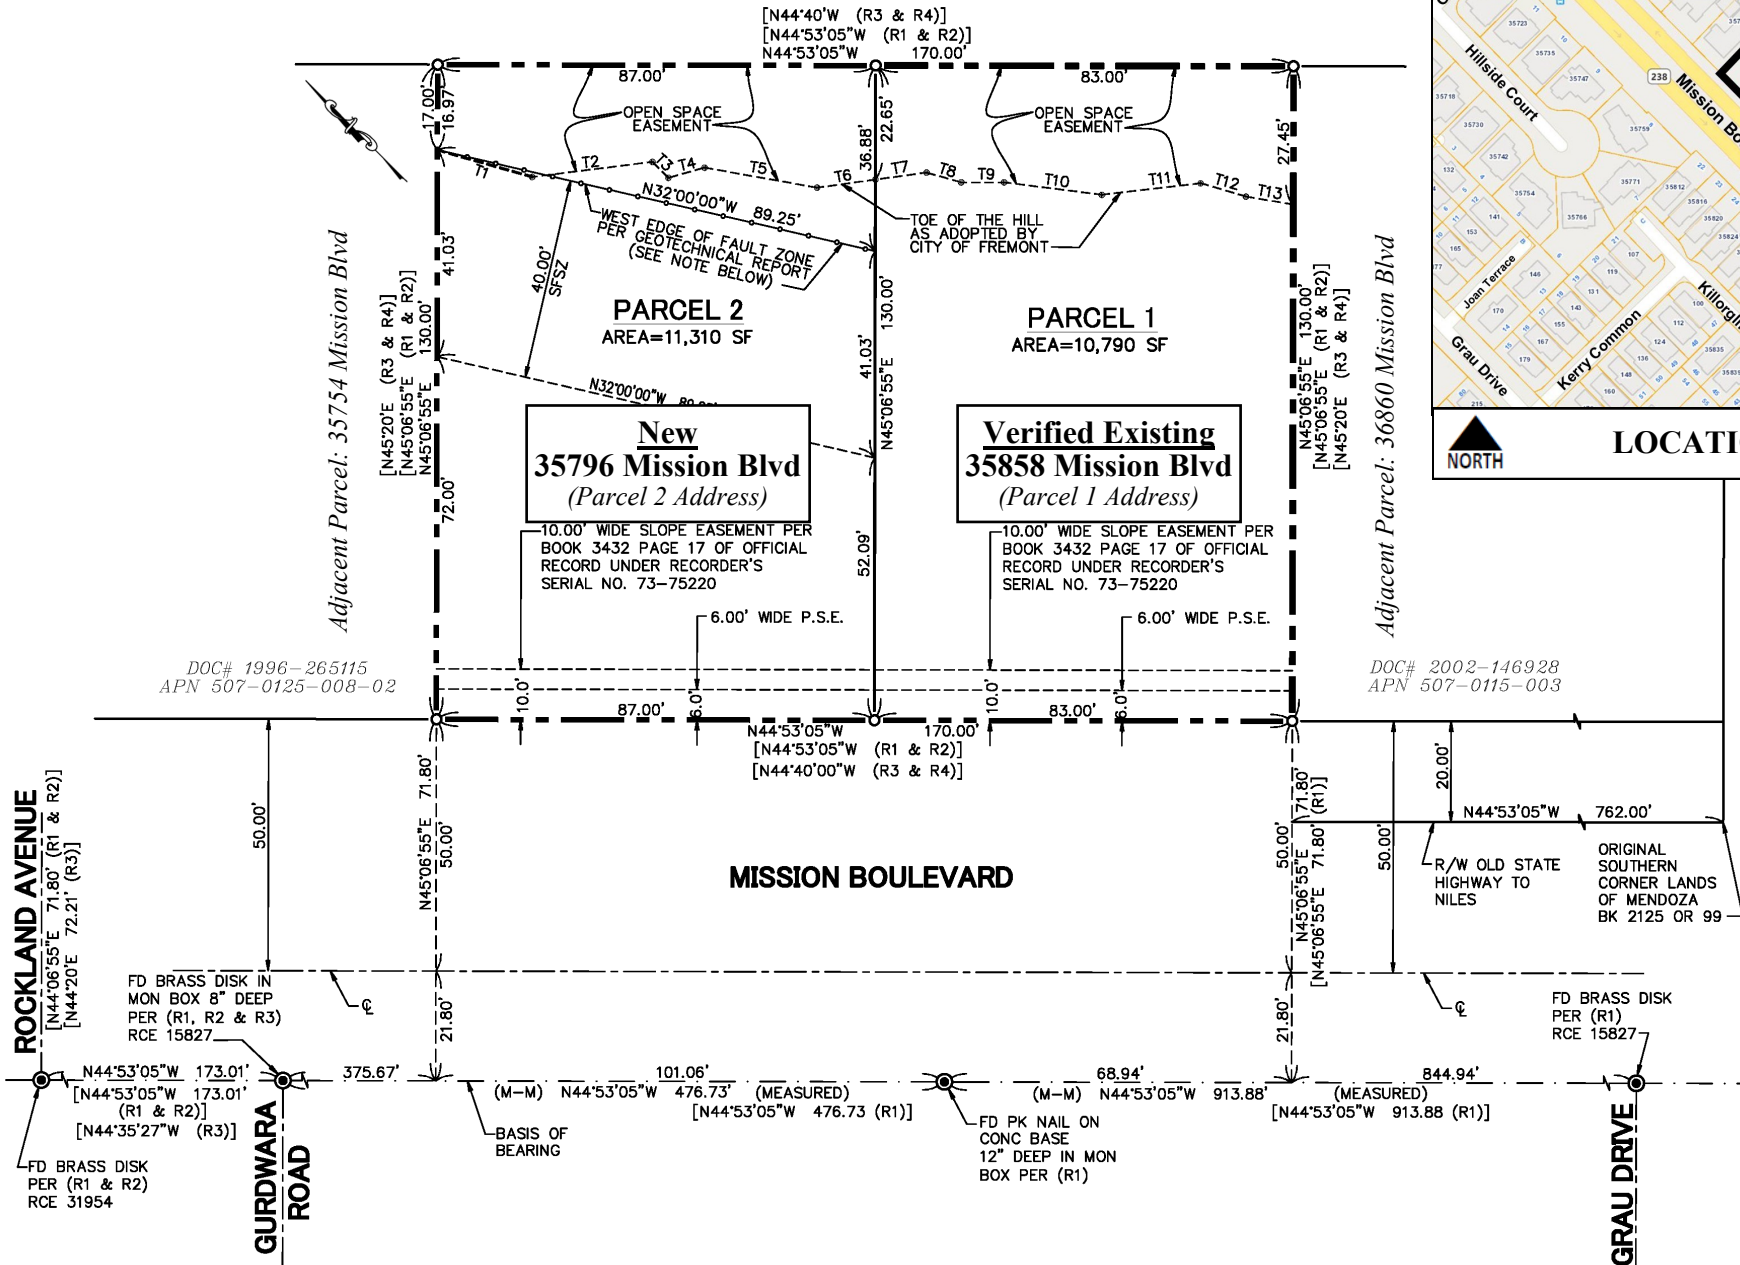

ADDRESS CHRONOLOGY

- Parcel address issued at time of construction: 1927
- Addresses issued to Parcel Map 10959: 12/12/2022 (RC)

LOCATIONAL MAP

FOR ADDRESSING PURPOSES ONLY — PM 10959

SP66-0303 12/12/2022 (RC)