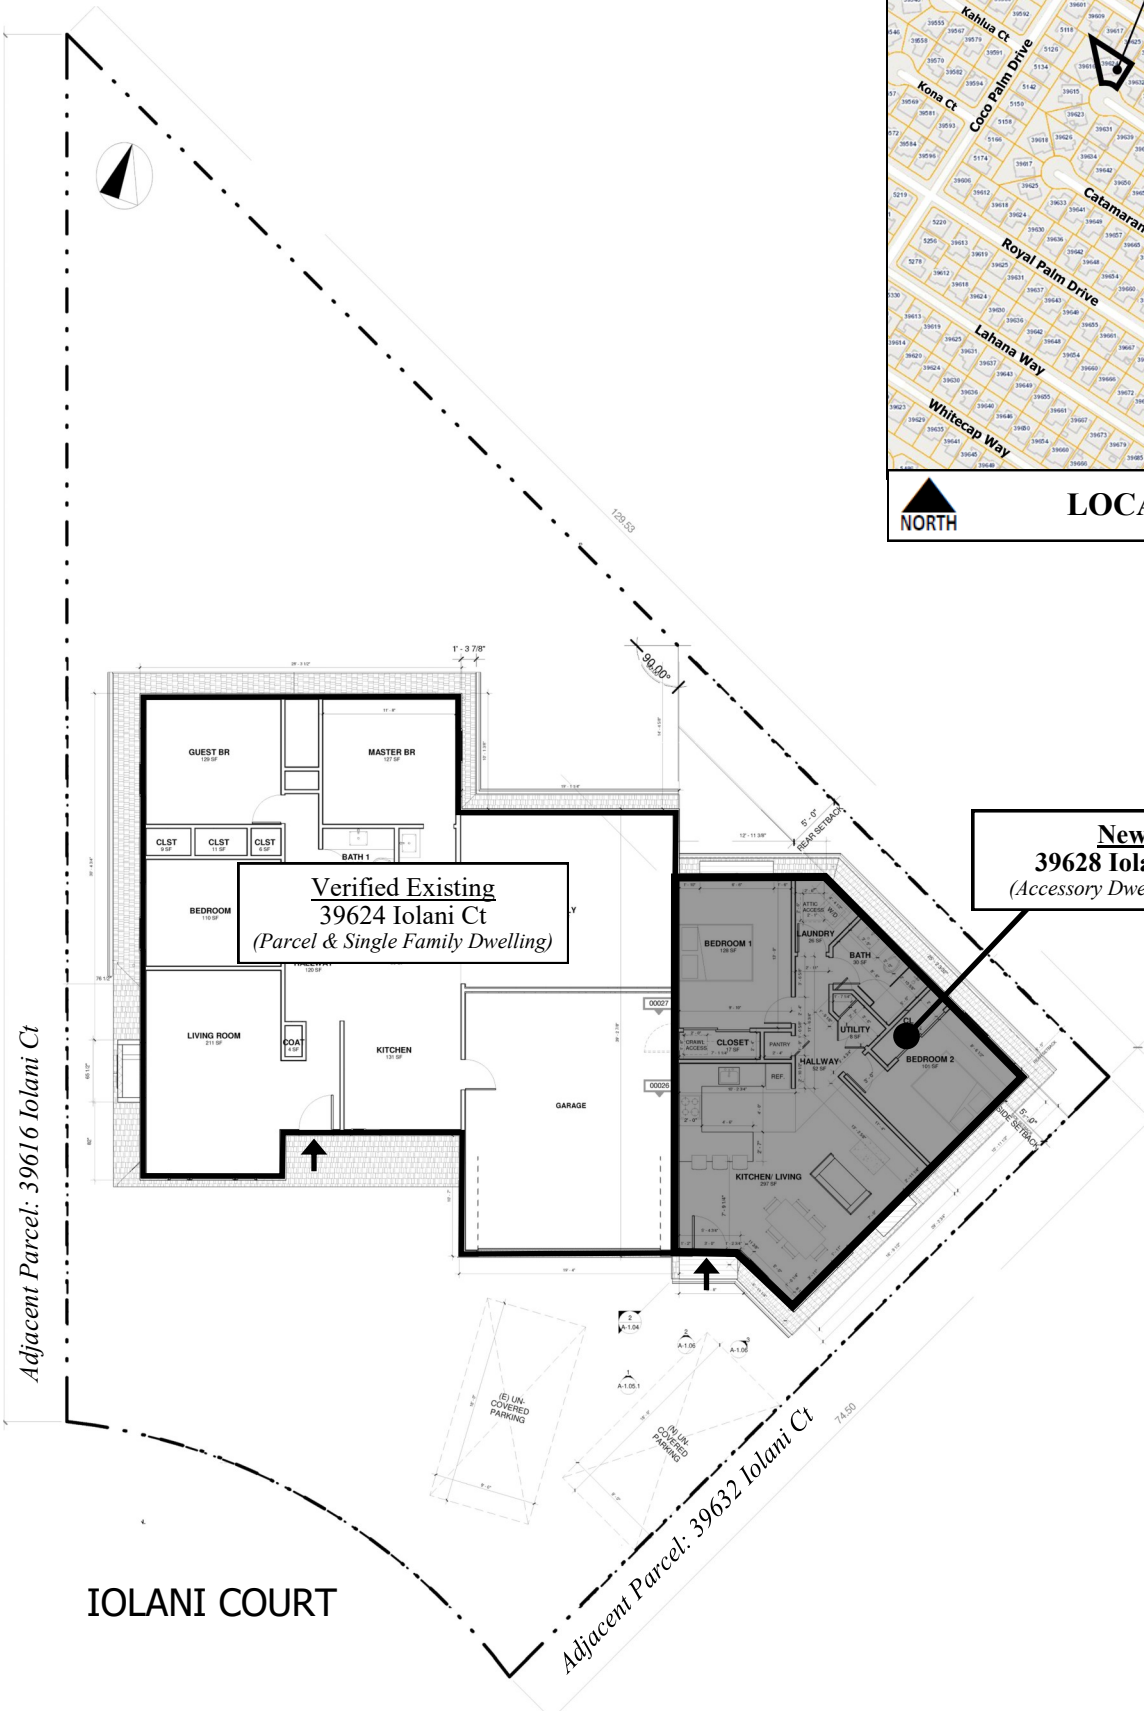

ADDRESS CHRONOLOGY

- Parcel address issued at time of initial development: 1961
- Address issued to Accessory Dwelling Unit: 5/16/2022 (RC)

LOCATIONAL MAP

Legend

▲ Front Door Location

Verified Existing
39624 Iolani Ct
(Parcel & Single Family Dwelling)

New
39628 Iolani Ct
(Accessory Dwelling Unit)

Adjacent Parcel: 39616 Iolani Ct

Adjacent Parcel: 39632 Iolani Ct

IOLANI COURT

FOR ADDRESSING PURPOSES ONLY

SP66-0311 5/16/2022 (RC)