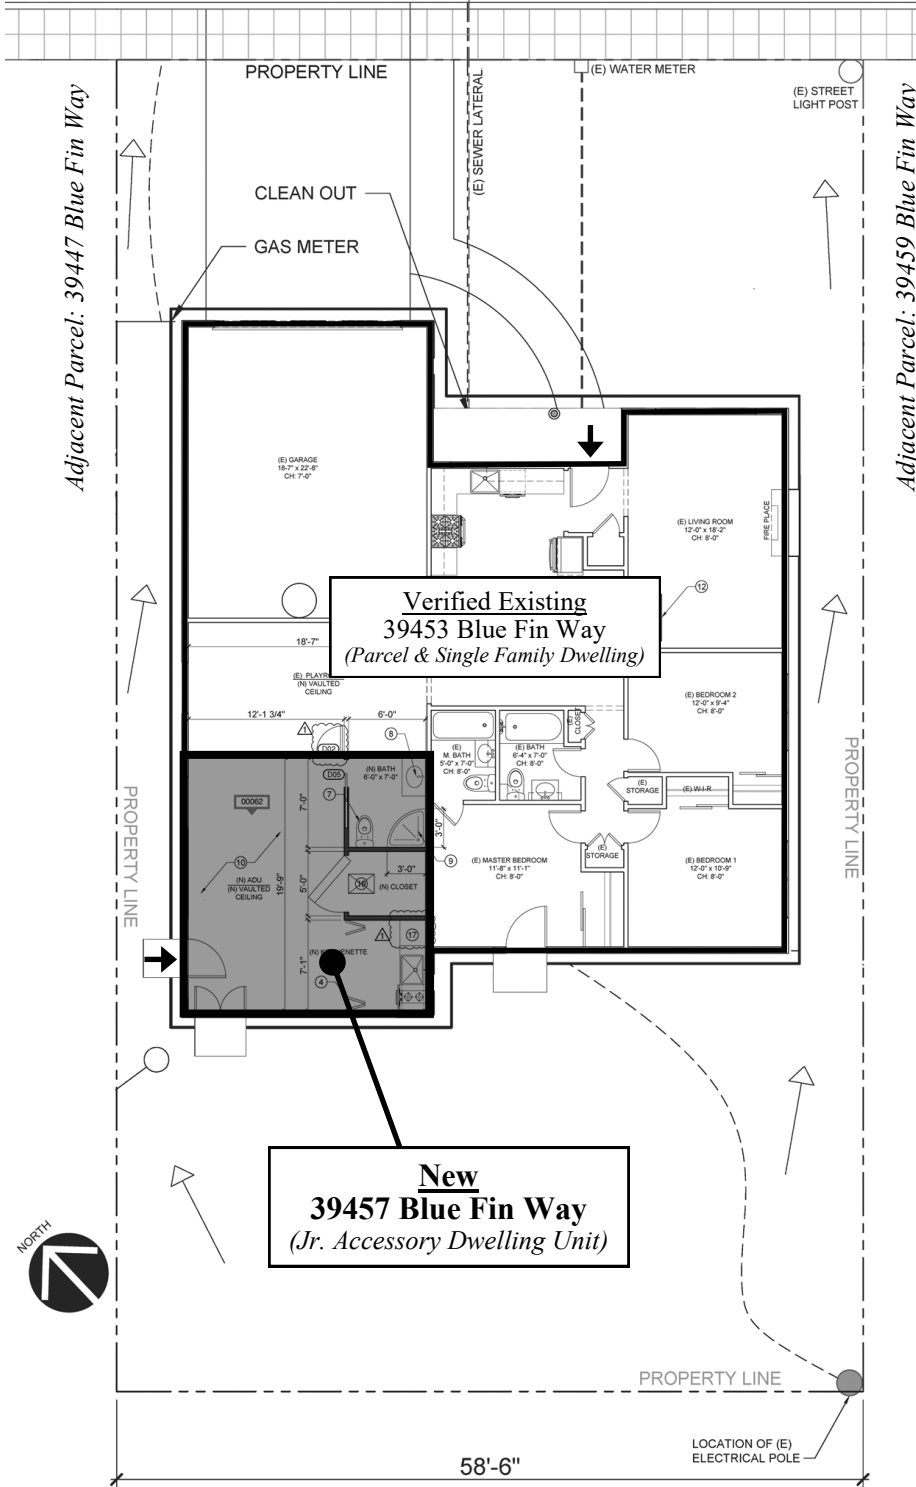

ADDRESS CHRONOLOGY

- Parcel address issued at time of initial development: 1963
- Address issued to Jr. Accessory Dwelling Unit: 3/27/2023 (RC)

BLUE FIN WAY

Legend

➤ Front Door Location

FOR ADDRESSING PURPOSES ONLY