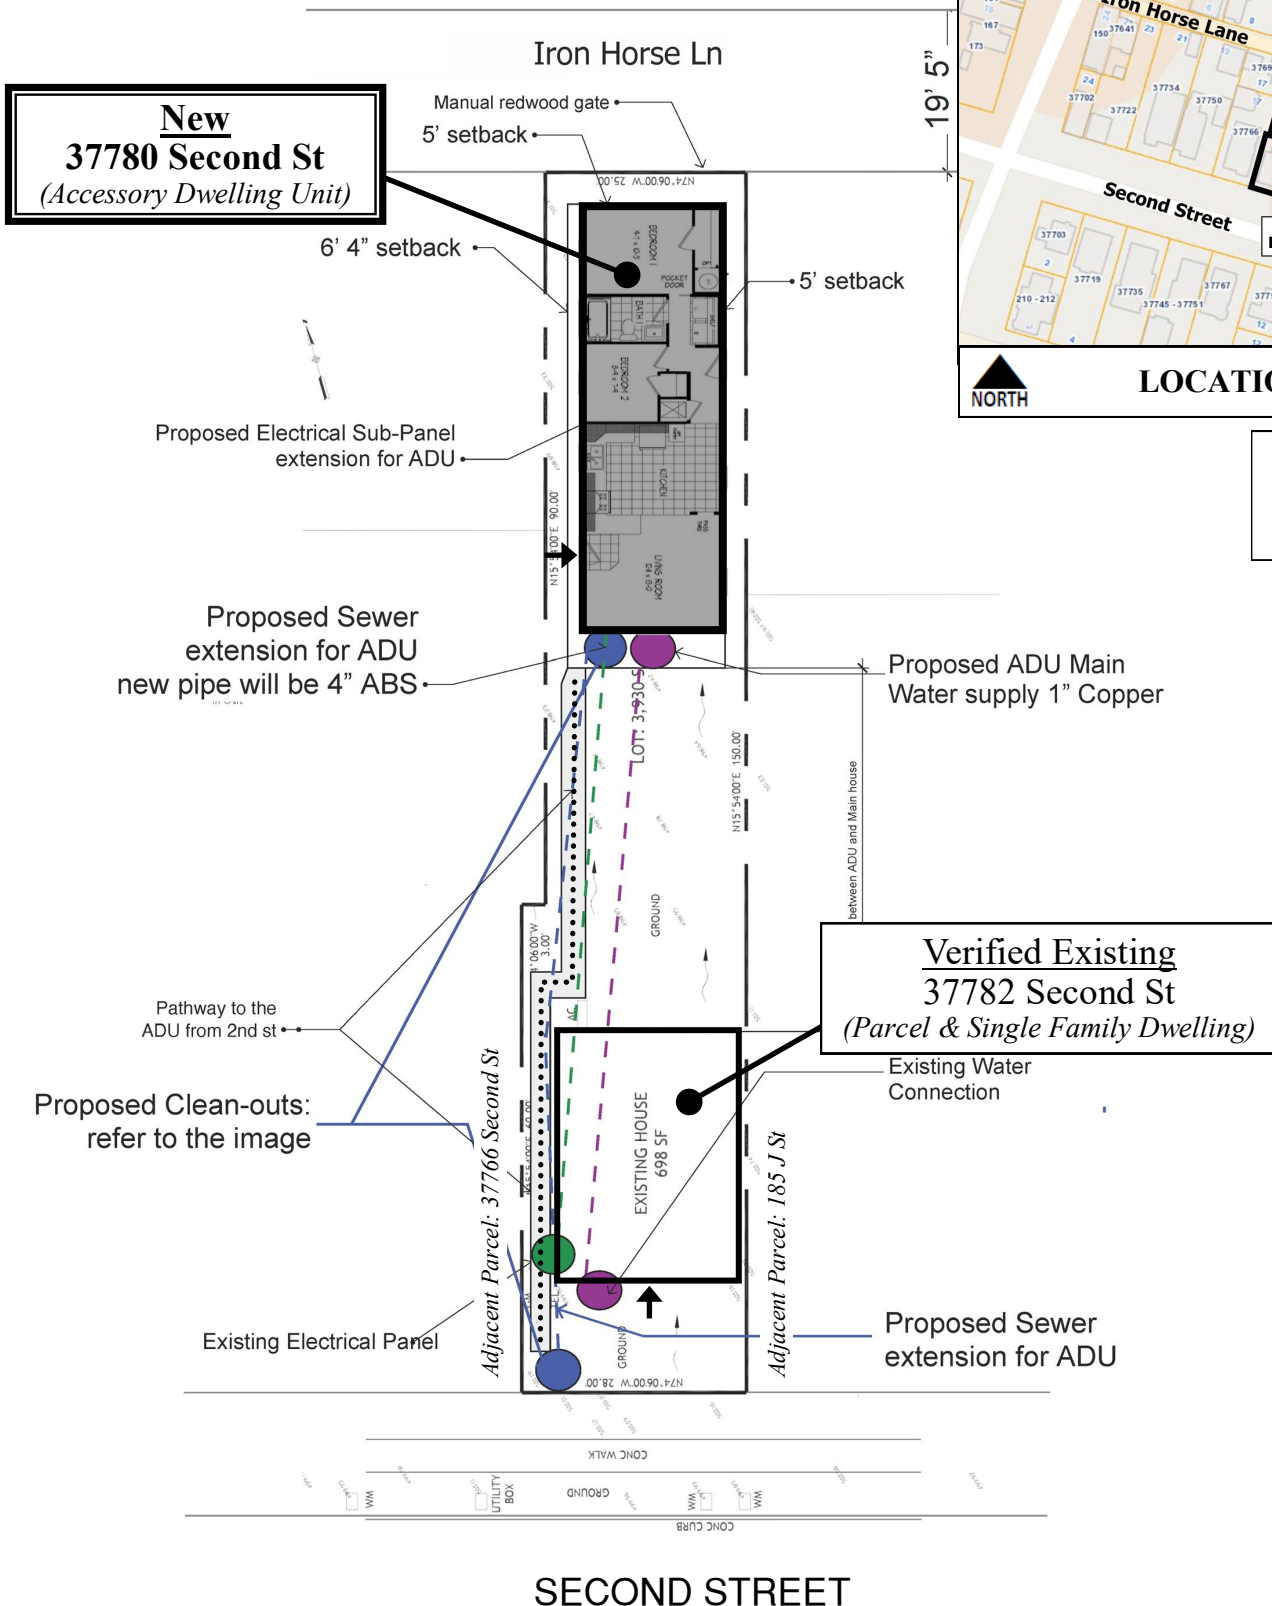

ADDRESS CHRONOLOGY

- Parcel address issued at time of initial development: 1896
- Address issued to accessory dwelling unit: 1/21/2022 (RC)

LOCATIONAL MAP

Legend

➤ Front Door Location

FOR ADDRESSING PURPOSES ONLY

SP72-0126 1/21/2022 (RC)