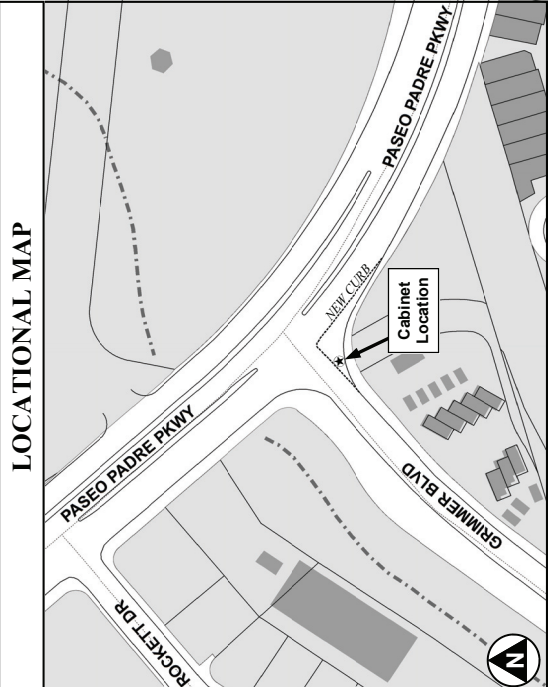

**Traffic Signal Cabinet**  
**40204 Grimmer Boulevard**

**LOCAL MAP**

**FOR ADDRESSING PURPOSES ONLY**  
 SP72-0175 11/20/2009 RC