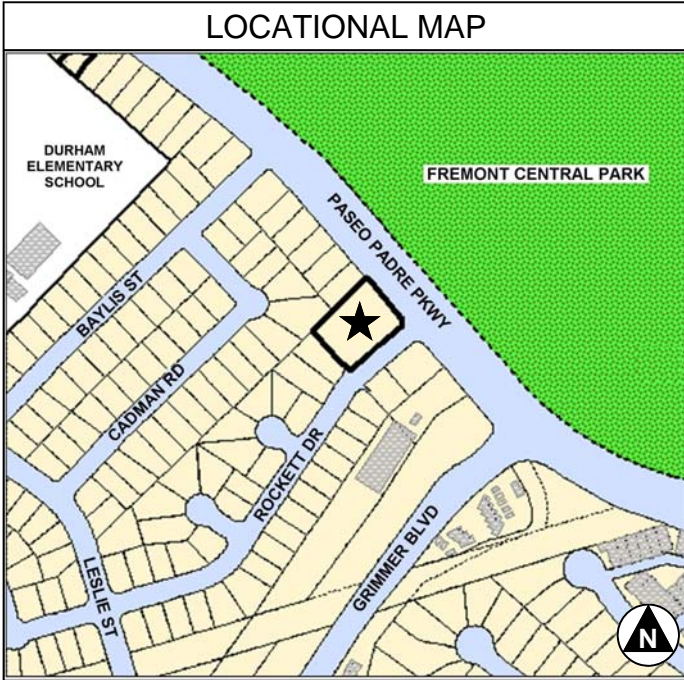

LOCATIONAL MAP

Addressing Chronology:

- (1) Property/Situs address, 3011 Rockett Drive, was assigned at the time of initial construction in 1955.
- (2) The building on the property was converted to a duplex in 1967. Unit A assigned address was 3007 Rockett Drive; and Unit B assigned address was 3011 Rockett Drive.
- (3) No records were found to confirm the secondary address for Unit A. An address notification was issued on 9/8/2010 to officially assign an address for Unit A as 3007 Rockett Drive. 3011 Rockett Drive was verified as the Property/Situs address and the Unit B address.