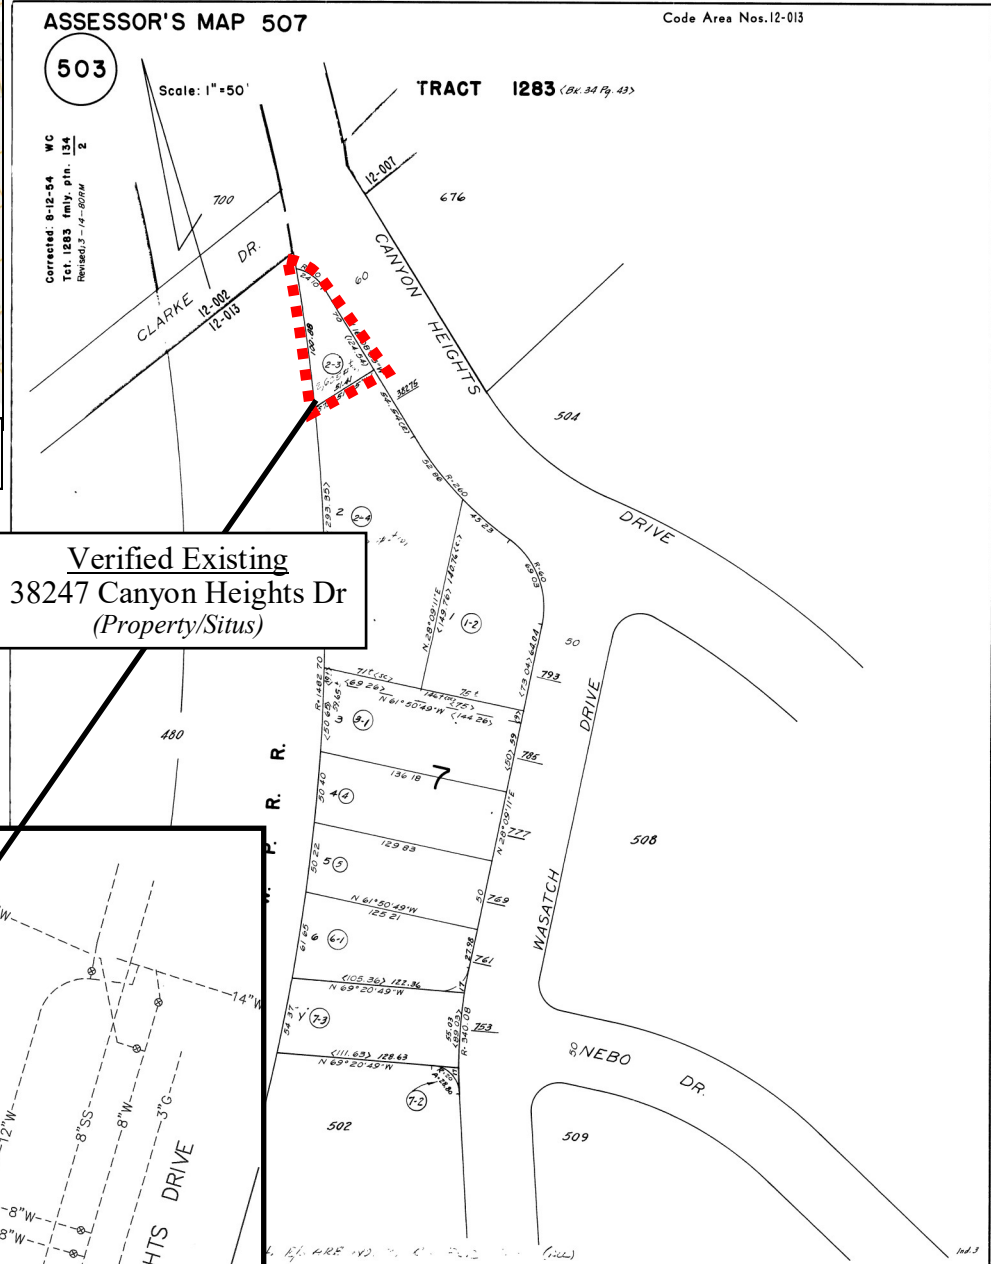

**LOCATIONAL MAP**

**ADDRESS CHRONOLOGY**

- Address issued to property/situs: 3/1/2021 (RC)

**Verified Existing**  
 38247 Canyon Heights Dr  
 (Property/Situs)

**New**  
 38247 Canyon Heights Dr Elec-1  
 (Electrical Meter)

**ELECTRICAL SITE PLAN**

**FOR ADDRESSING PURPOSES ONLY**

SP72-0369 3/1/2021 (RC)