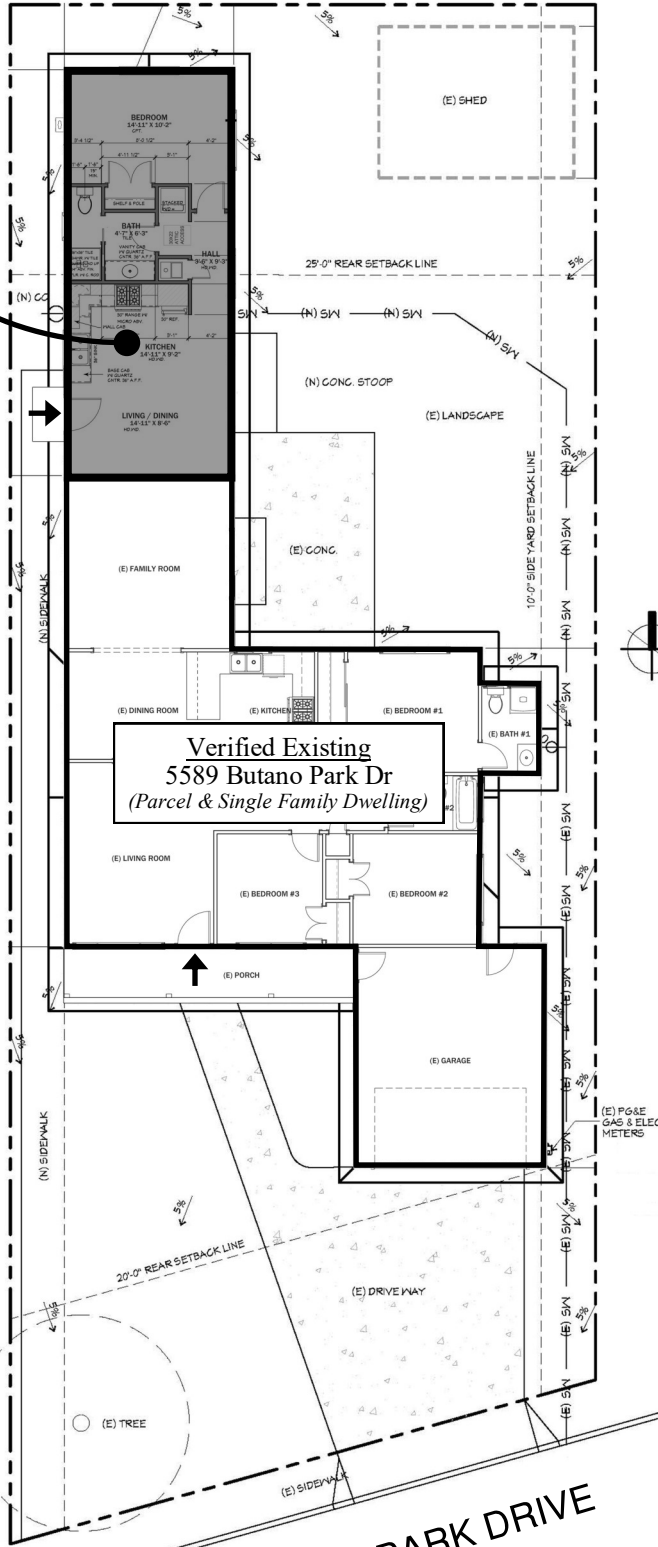

**ADDRESS CHRONOLOGY**

- Parcel address issued at time of initial development: 1962
- Address issued to accessory dwelling unit: 2/14/2022 (RC)

**New**  
**5591 Butano Park Dr**  
*(Accessory Dwelling Unit)*

**LOCATIONAL MAP**

Legend

➤ Front Door Location