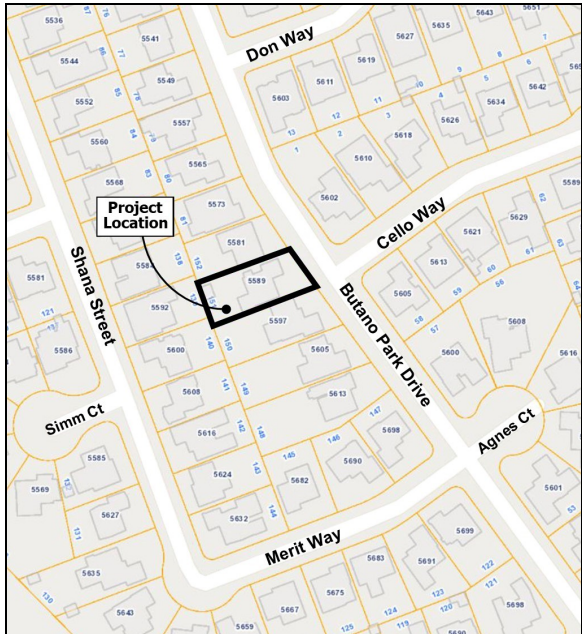

**ADDRESS CHRONOLOGY**

- Parcel address issued at time of initial development: 1962
- Address issued to accessory dwelling unit: 2/14/2022 (RC)

**New**  
**5591 Butano Park Dr**  
*(Accessory Dwelling Unit)*

**LOCATIONAL MAP**

Legend

➤ Front Door Location