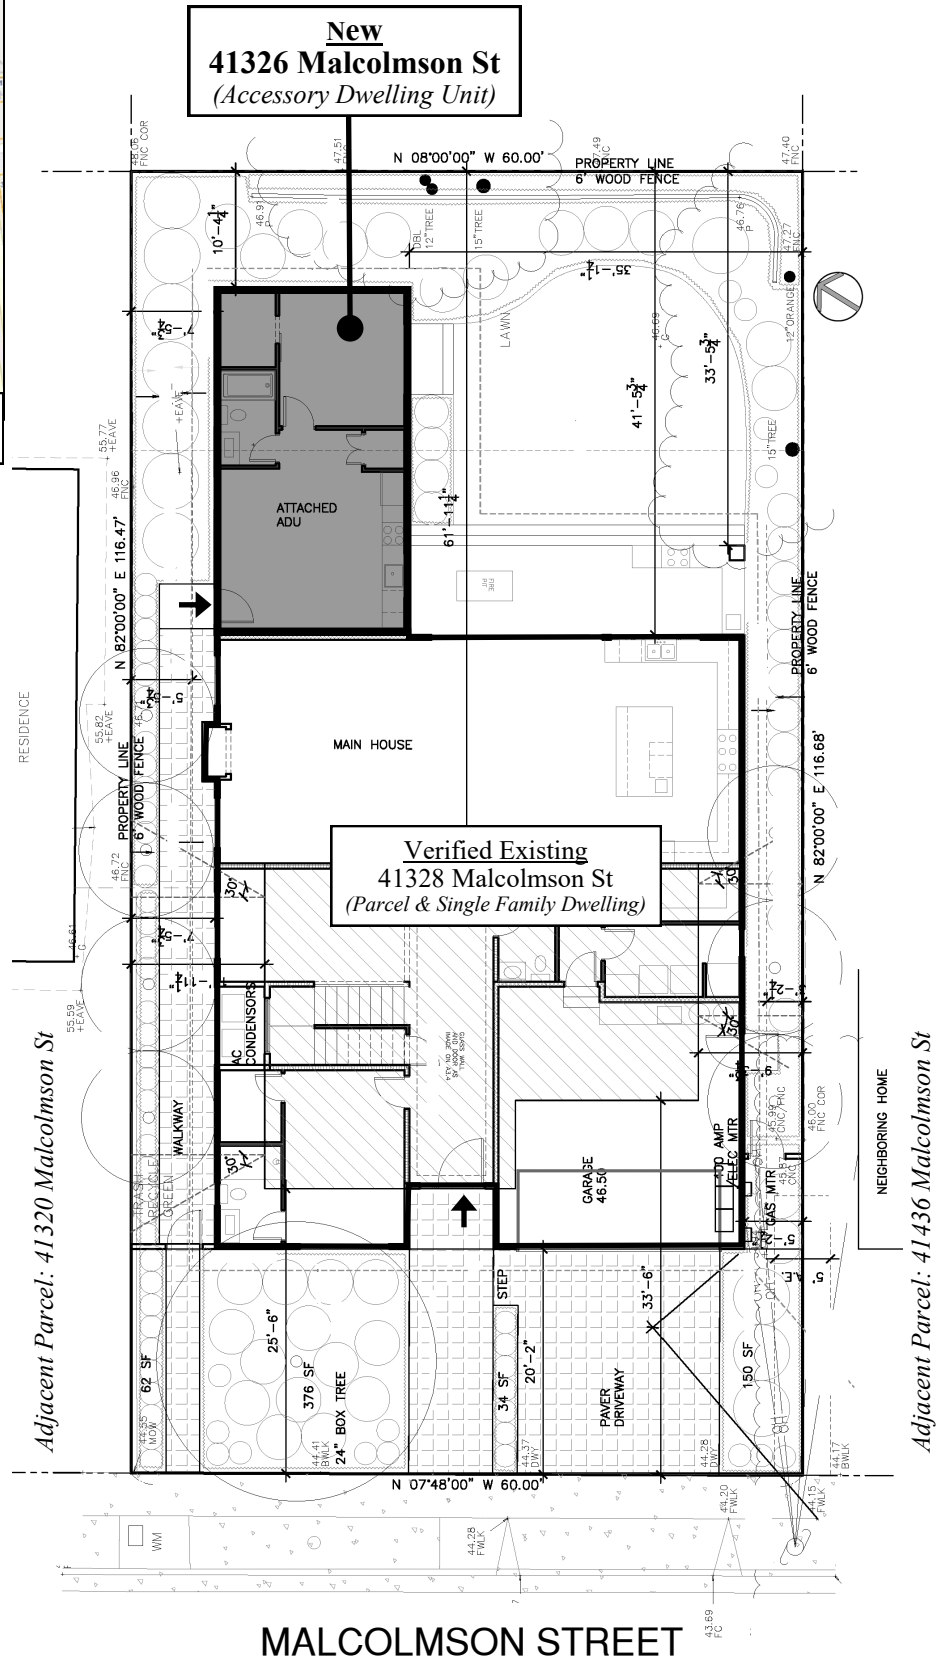

Legend

➔ Front Door Location

ADDRESS CHRONOLOGY

- Parcel address issued at time of initial development: 1958
- Address issued to Accessory Dwelling Unit: 9/26/2022 (RC)

FOR ADDRESSING PURPOSES ONLY

SP72-0401 9/26/2022 (RC)