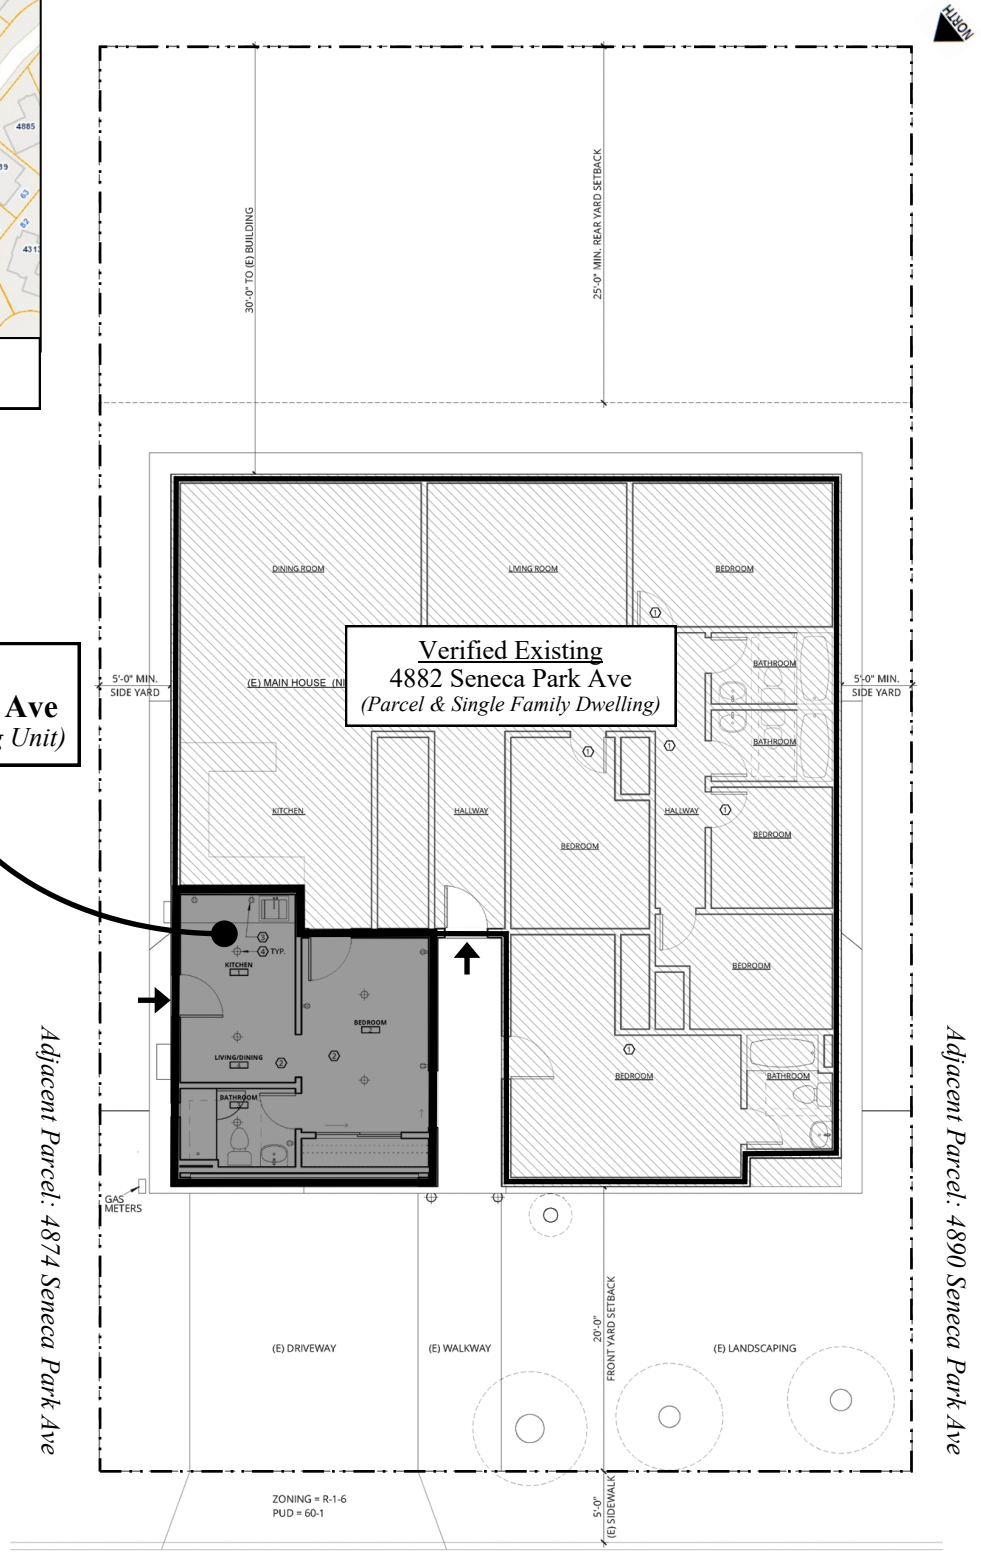

New
4880 Seneca Park Ave
(Jr. Accessory Dwelling Unit)

ADDRESS CHRONOLOGY

- Parcel address issued at time of initial development: 1961
- Address issued to Jr. Accessory Dwelling Unit: 1/23/2023 (RC)

SENECA PARK AVENUE