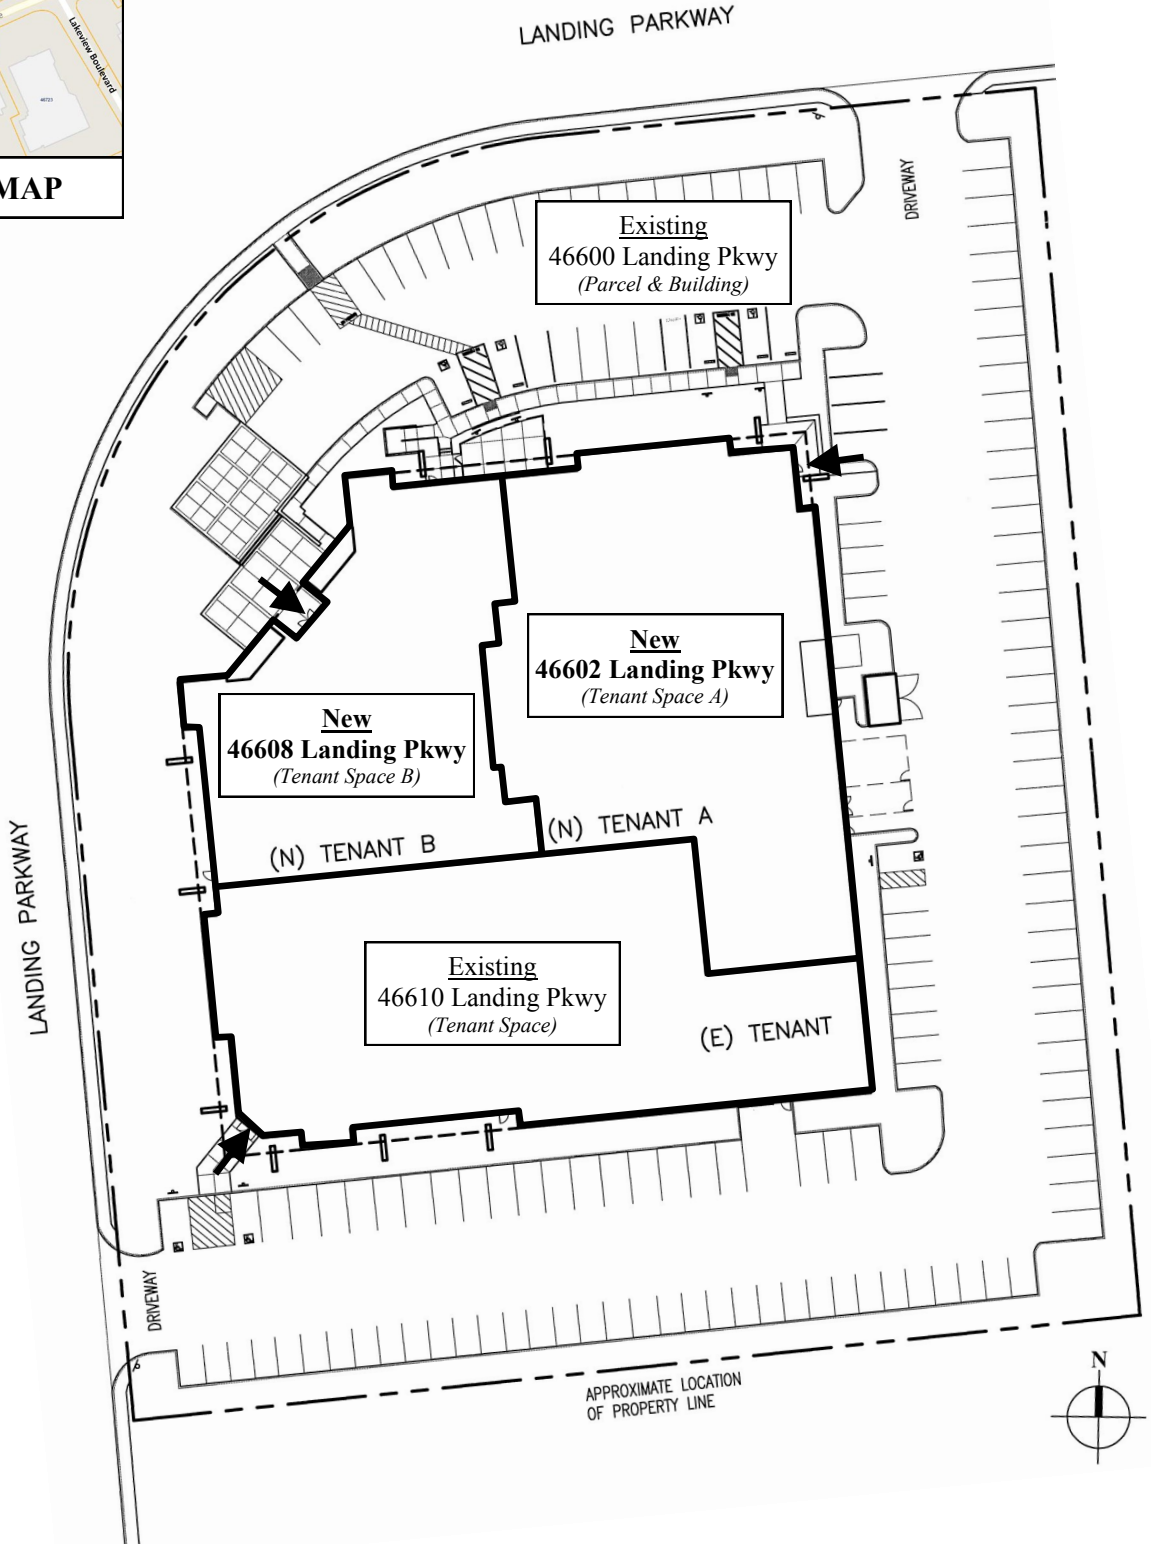

## ADDRESS CHRONOLOGY

- Addresses issued to parcel and building at time of initial development: 5/21/1992
- New tenant space addresses issued: 7/5/2018 (RC)

### LEGEND

➤ Front Door Location

**FOR ADDRESSING PURPOSES ONLY**

SP78-0019 7/5/2018 (RC)