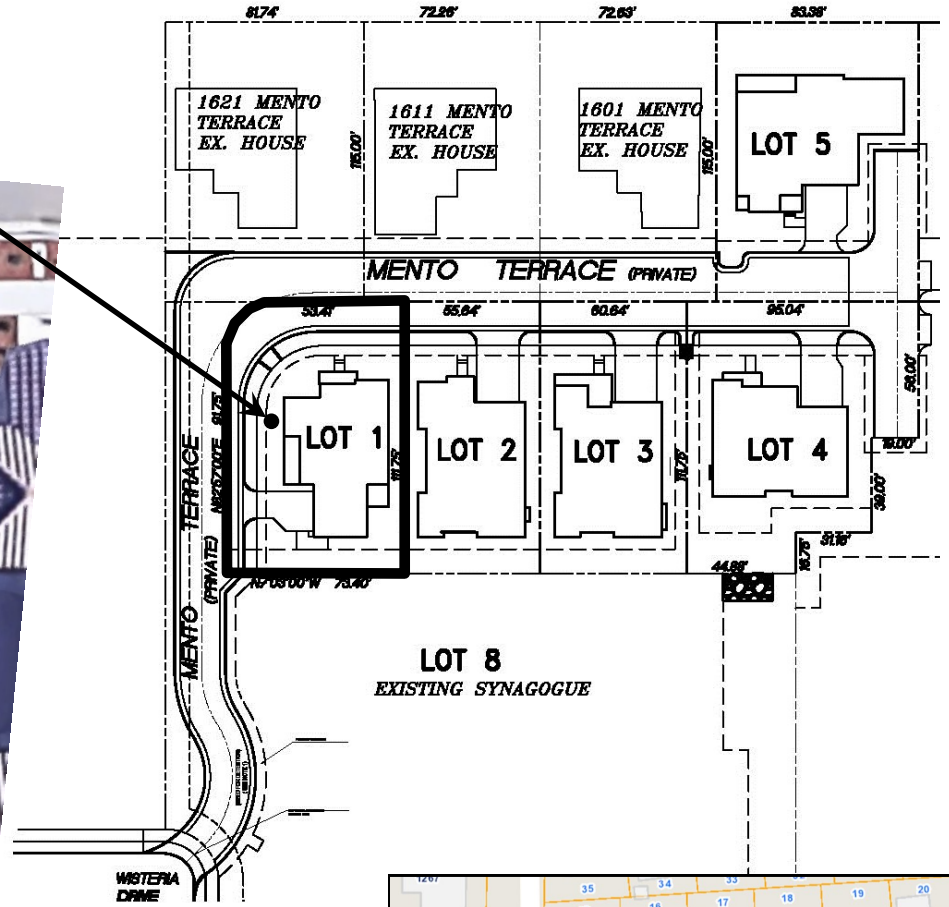

New
1622 Mento Ter Meter-1
(Meter Pedestal)

Existing
1622 Mento Ter
(Parcel Address on Lot 1)

ADDRESS CHRONOLOGY

- Addresses issued to Tract 7924: 4/22/2009 (RW)
- Address issued for Meter Pedestal: 10/18/2019 (RC)

FOR ADDRESSING PURPOSES ONLY

SP78-0035 10/18/2019 (RC)