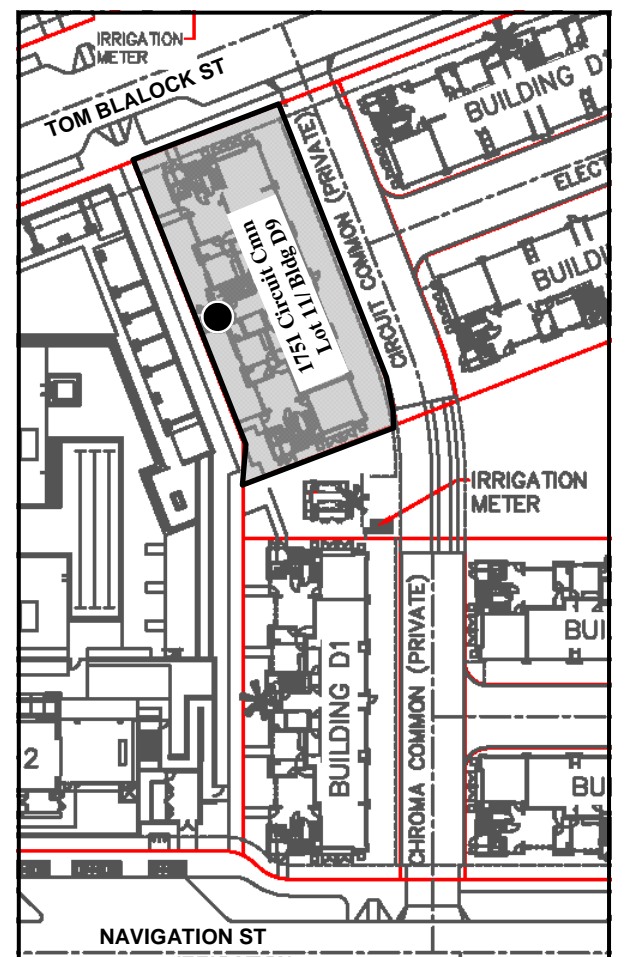

**FOR ADDRESSING PURPOSES ONLY - Tract 8265**

Lot 12 / Bldg D1 and Lot 11 / Bldg D9

**Legend**

- Unit 101    Unit address
- Main entry
- (Condo Lot D1-101)    Condominium Lot Number

Lot 11 / Building D9  
**1751 Circuit Cmn**  
 Second Floor

Lot 11 / Building D9  
**1751 Circuit Cmn**  
 First Floor

**FOR ADDRESSING PURPOSES ONLY - Tract 8265**

Lot 12 / Bldg D1 and Lot 11 / Bldg D9

Lot 11 / Building D9  
**1751 Circuit Cmn**  
 Fourth Floor

**Legend**

**Unit 101** Unit address

● Main entry

(Condo Lot D1-101) Condominium Lot Number

Lot 11 / Building D9  
**1751 Circuit Cmn**  
 Third Floor

**FOR ADDRESSING PURPOSES ONLY - Tract 8265**

Lot 12 / Bldg D1 and Lot 11 / Bldg D9

**Legend**

<b>Unit 101</b>	Unit address
●	Main entry
(Condo Lot D1-101)	Condominium Lot Number

Lot 11 / Building D9  
**1751 Circuit Cmn**  
 Mezzanine / Roof

**FOR ADDRESSING PURPOSES ONLY - Tract 8265**