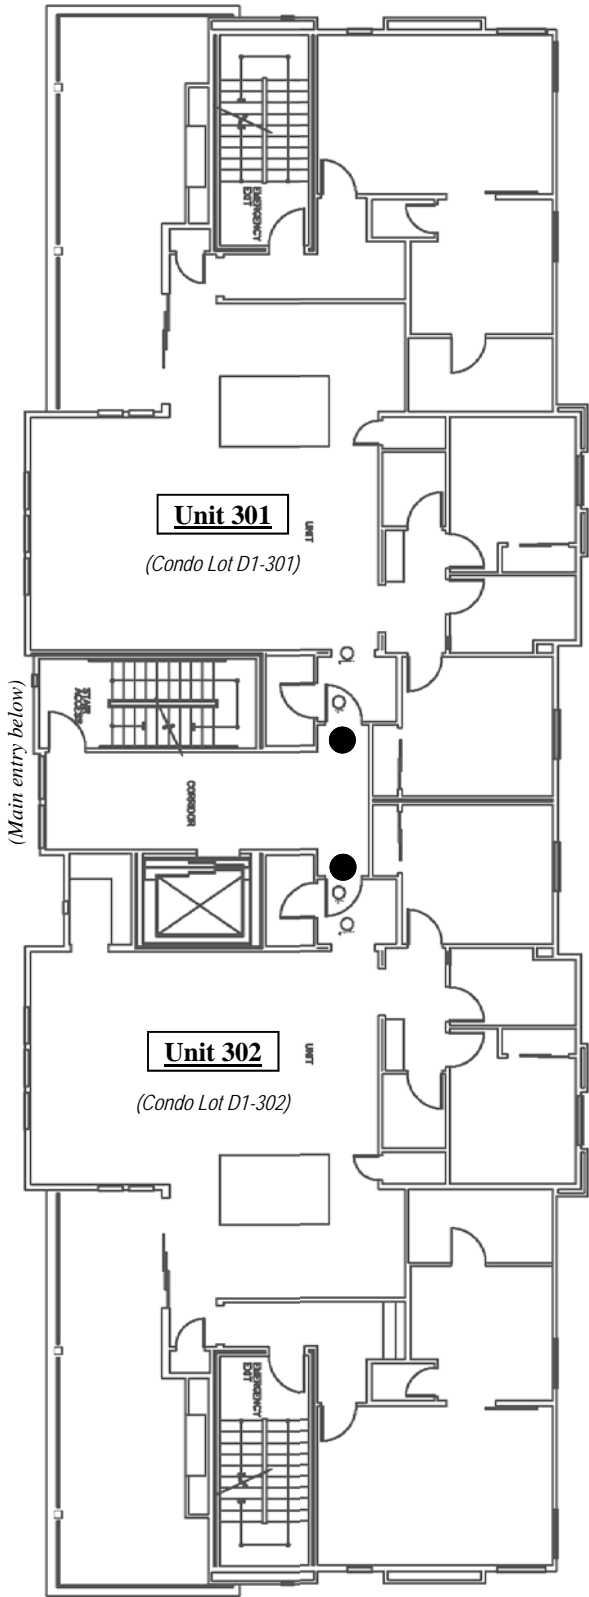

**ADDRESS CHRONOLOGY**

- Addresses issued for Lot 12 (Building D1) and Lot 11 (Building D9) of TR 8265: 10/19/2017 (RW)

**Legend**

**Unit 101**

Unit address

Main entry

(Condo Lot D1-101)

Condominium Lot Number

**Lot 12 / Building D1  
1951 Chroma Cmn  
First Floor**

(Side next to Chroma Cmn)

**FOR ADDRESSING PURPOSES ONLY - Tract 8265**

Lot 12 / Bldg D1 and Lot 11 / Bldg D9

**Legend**

**Unit 101** Unit address

● Main entry

(Condo Lot D1-101) Condominium Lot Number

Lot 12 / Building D1  
**1951 Chroma Cmn**  
 Third Floor

Lot 12 / Building D1  
**1951 Chroma Cmn**  
 Fourth Floor

Lot 12 / Building D1  
**1951 Chroma Cmn**  
 Mezzanine / Roof

**FOR ADDRESSING PURPOSES ONLY - Tract 8265**

Lot 12 / Bldg D1 and Lot 11 / Bldg D9

**Legend**

- Unit 101    Unit address
- Main entry
- (Condo Lot D1-101)    Condominium Lot Number

Lot 11 / Building D9  
**1751 Circuit Cmn**  
 Second Floor