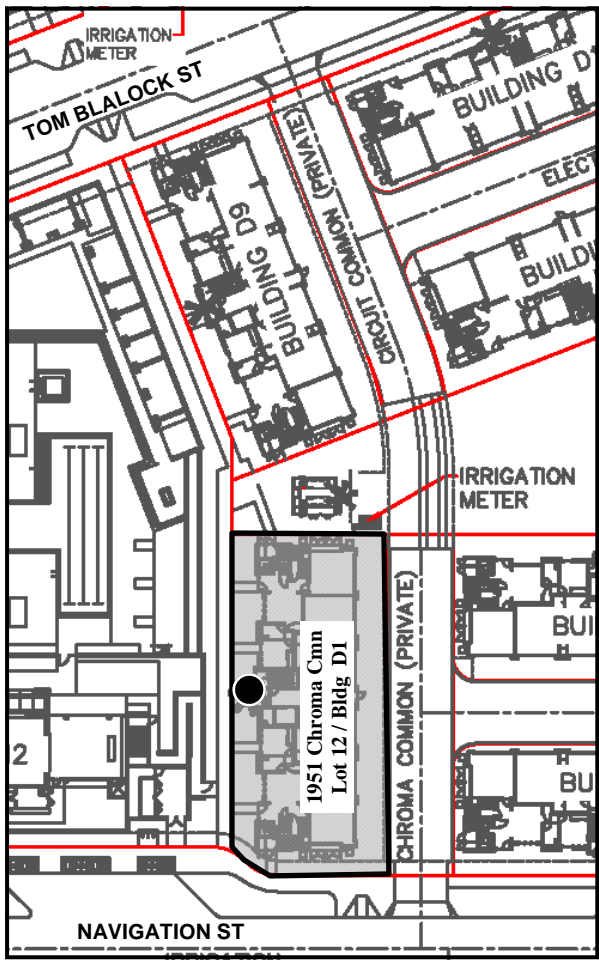

**ADDRESS CHRONOLOGY**

- Addresses issued for Lot 12 (Building D1) and Lot 11 (Building D9) of TR 8265: 10/19/2017 (RW)

**Legend**

**Unit 101**

Unit address

Main entry

(Condo Lot D1-101)

Condominium Lot Number

**NEW**  
1751 Circuit Cmn  
(Parcel and building address for Lot 11 - Building D9)

**NEW**  
1951 Chroma Cmn  
(Parcel and building address for Lot 12 - Building D1)

**LOCATIONAL MAP and SITE PLAN**

**FOR ADDRESSING PURPOSES ONLY - Tract 8265**

Lot 12 / Bldg D1 and Lot 11 / Bldg D9

**Legend**

- Unit 101 Unit address
- Main entry
- (Condo Lot D1-101) Condominium Lot Number

**Lot 12 / Building D1  
1951 Chroma Cmn  
Second Floor**

(Side next to Navigation St)

**Lot 12 / Building D1  
1951 Chroma Cmn  
First Floor**

(Side next to Chroma Cmn)

**FOR ADDRESSING PURPOSES ONLY - Tract 8265**

Lot 12 / Bldg D1 and Lot 11 / Bldg D9

**Legend**

**Unit 101** Unit address

● Main entry