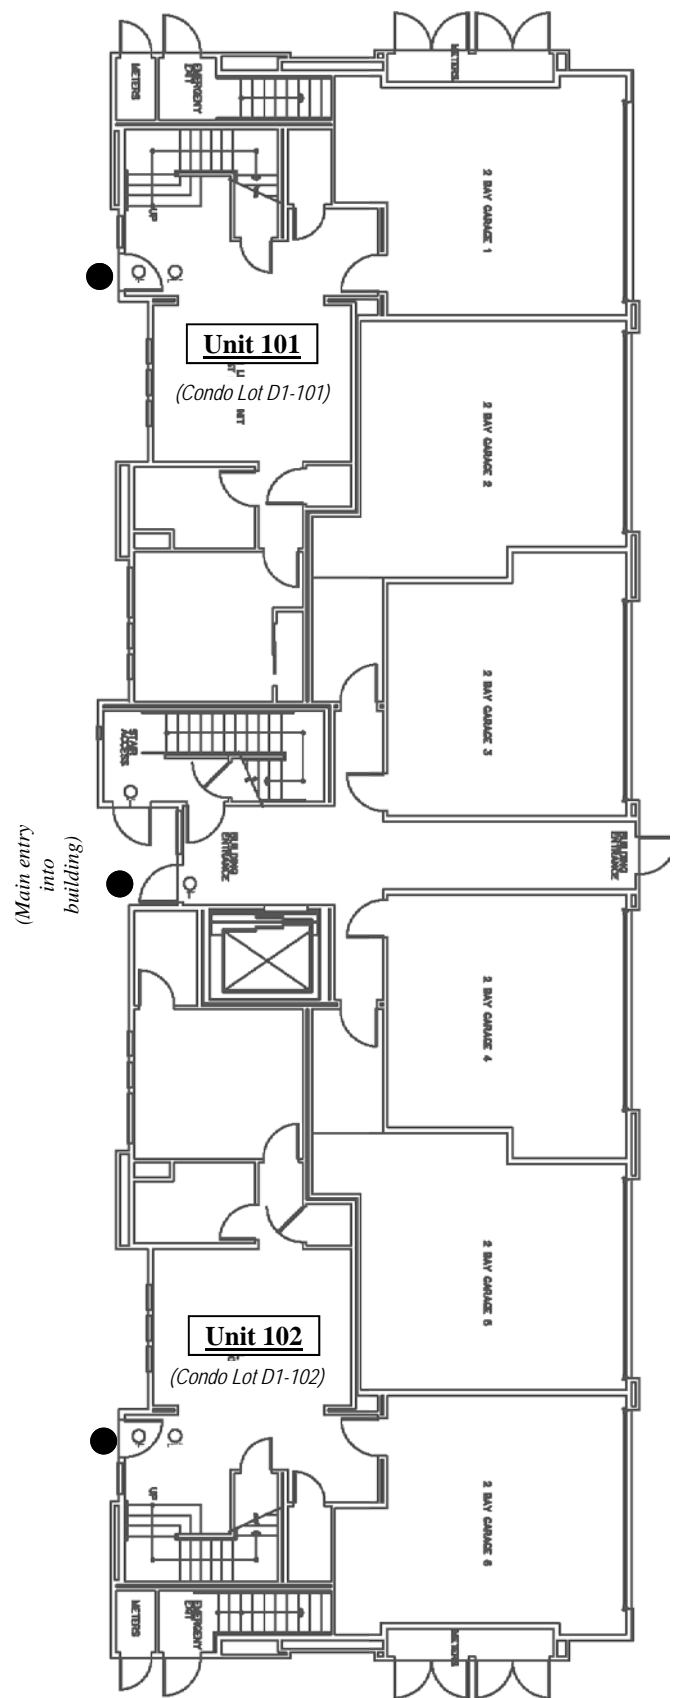

**ADDRESS CHRONOLOGY**

- Addresses issued for Lot 12 (Building D1) and Lot 11 (Building D9) of TR 8265: 10/19/2017 (RW)

**Legend**

**Unit 101**

Unit address

Main entry

(Condo Lot D1-101)

Condominium Lot Number

Lot 12 / Bldg D1 and Lot 11 / Bldg D9

**Legend**

- Unit 101 Unit address
- Main entry
- (Condo Lot D1-101) Condominium Lot Number

**Lot 12 / Building D1  
1951 Chroma Cmn  
Second Floor**

(Side next to Navigation St)

**Lot 12 / Building D1  
1951 Chroma Cmn  
First Floor**

(Side next to Chroma Cmn)

**FOR ADDRESSING PURPOSES ONLY - Tract 8265**

Lot 12 / Bldg D1 and Lot 11 / Bldg D9

**Legend**

**Unit 101** Unit address

● Main entry

(Condo Lot D1-101) Condominium Lot Number

Lot 12 / Building D1  
**1951 Chroma Cmn**  
 Third Floor

Lot 12 / Building D1  
**1951 Chroma Cmn**  
 Fourth Floor

Lot 12 / Building D1  
**1951 Chroma Cmn**  
 Mezzanine / Roof