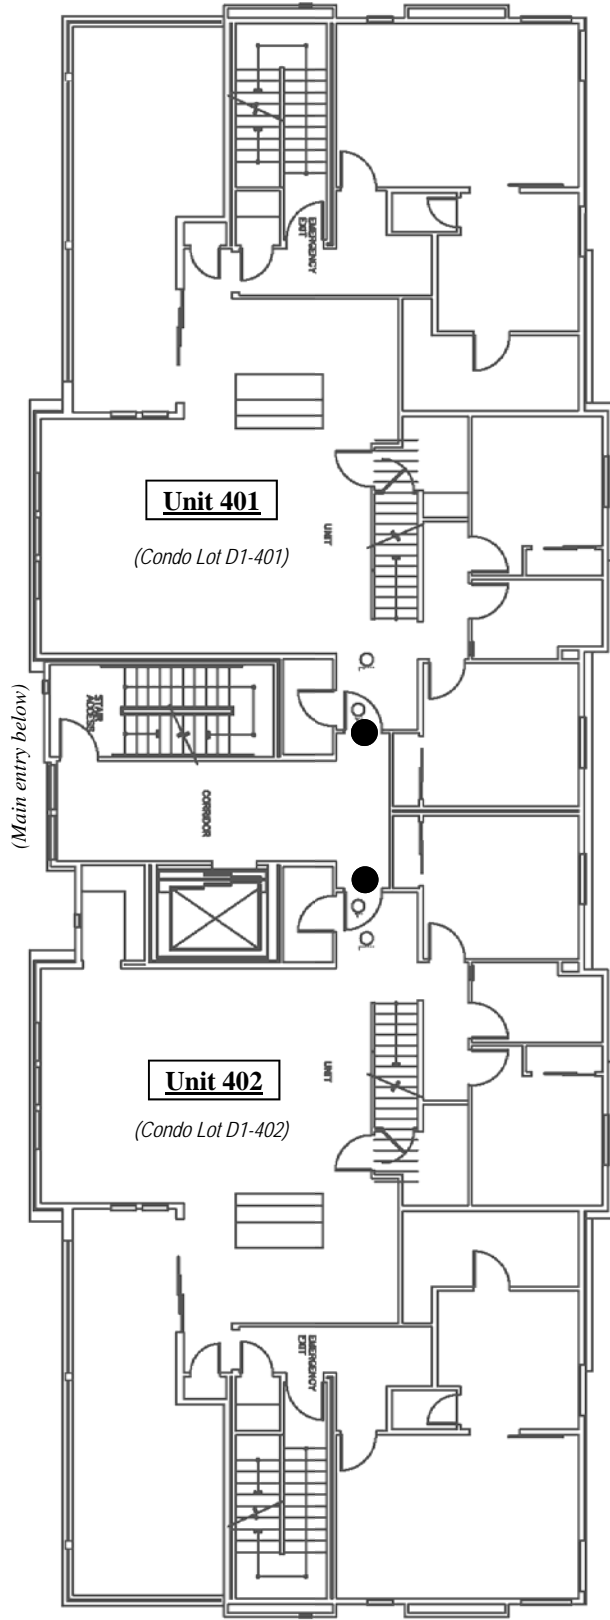

**ADDRESS CHRONOLOGY**

- Addresses issued for Lot 12 (Building D1) and Lot 11 (Building D9) of TR 8265: 10/19/2017 (RW)

**Legend**

**Unit 101**

Unit address

Main entry

(Condo Lot D1-101)

Condominium Lot Number

**Lot 12 / Building D1  
1951 Chroma Cmn  
First Floor**

(Side next to Chroma Cmn)

**FOR ADDRESSING PURPOSES ONLY - Tract 8265**

Lot 12 / Bldg D1 and Lot 11 / Bldg D9

**Legend**

**Unit 101** Unit address

● Main entry

(Condo Lot D1-101) Condominium Lot Number

Lot 12 / Building D1  
**1951 Chroma Cmn**  
 Third Floor

Lot 12 / Building D1  
**1951 Chroma Cmn**  
 Fourth Floor

Lot 12 / Building D1  
**1951 Chroma Cmn**  
 Mezzanine / Roof

**FOR ADDRESSING PURPOSES ONLY - Tract 8265**

Lot 12 / Bldg D1 and Lot 11 / Bldg D9

**Legend**

- Unit 101    Unit address
- Main entry
- (Condo Lot D1-101)    Condominium Lot Number

Lot 11 / Building D9  
**1751 Circuit Cmn**  
 Second Floor