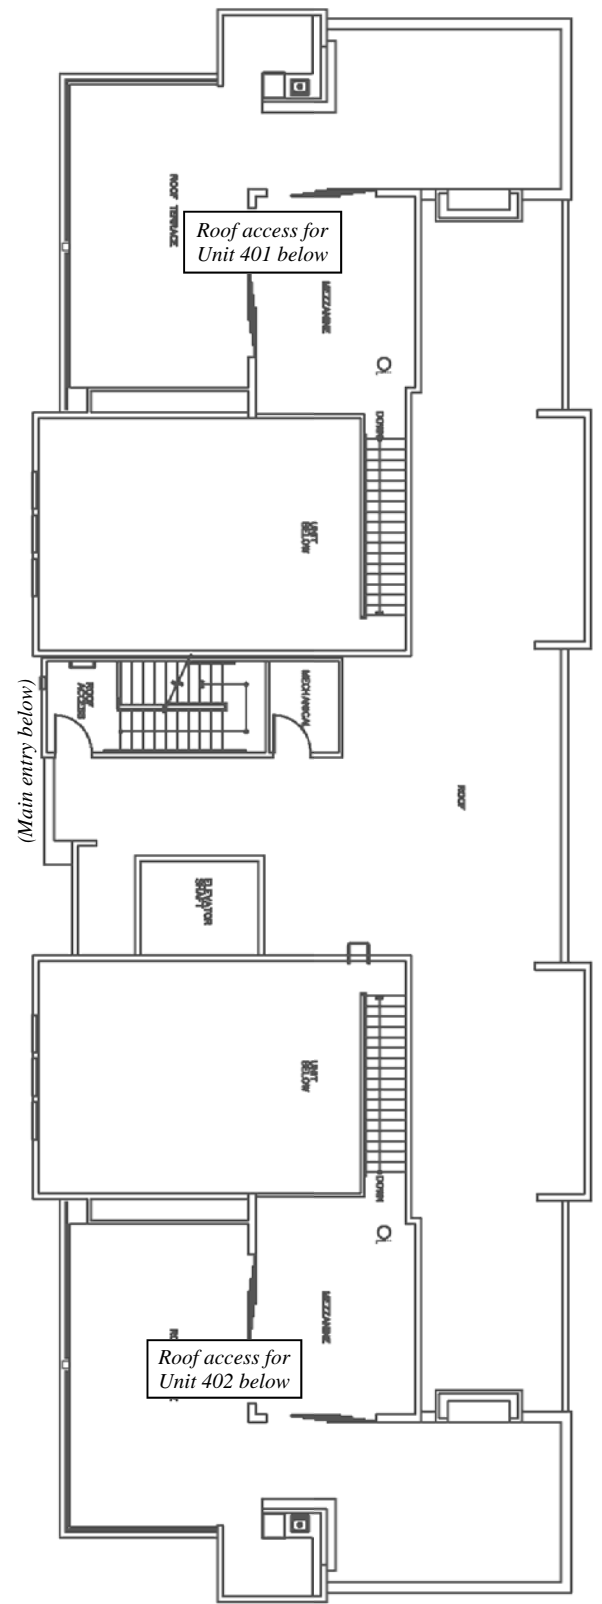

**ADDRESS CHRONOLOGY**

- Addresses issued for Lot 12 (Building D1) and Lot 11 (Building D9) of TR 8265: 10/19/2017 (RW)

**Legend**

**Unit 101**

Unit address

Main entry

(Condo Lot D1-101)

Condominium Lot Number

**Lot 12 / Building D1  
1951 Chroma Cmn  
First Floor**

(Side next to Chroma Cmn)

**FOR ADDRESSING PURPOSES ONLY - Tract 8265**

Lot 12 / Bldg D1 and Lot 11 / Bldg D9

**Legend**

**Unit 101** Unit address

● Main entry

(Condo Lot D1-101) Condominium Lot Number

Lot 12 / Building D1  
**1951 Chroma Cmn**  
 Third Floor

Lot 12 / Building D1  
**1951 Chroma Cmn**  
 Fourth Floor

Lot 12 / Building D1  
**1951 Chroma Cmn**  
 Mezzanine / Roof

**FOR ADDRESSING PURPOSES ONLY - Tract 8265**

Lot 12 / Bldg D1 and Lot 11 / Bldg D9

**Legend**

- Unit 101    Unit address
- Main entry
- (Condo Lot D1-101)    Condominium Lot Number

Lot 11 / Building D9  
**1751 Circuit Cmn**  
 Second Floor