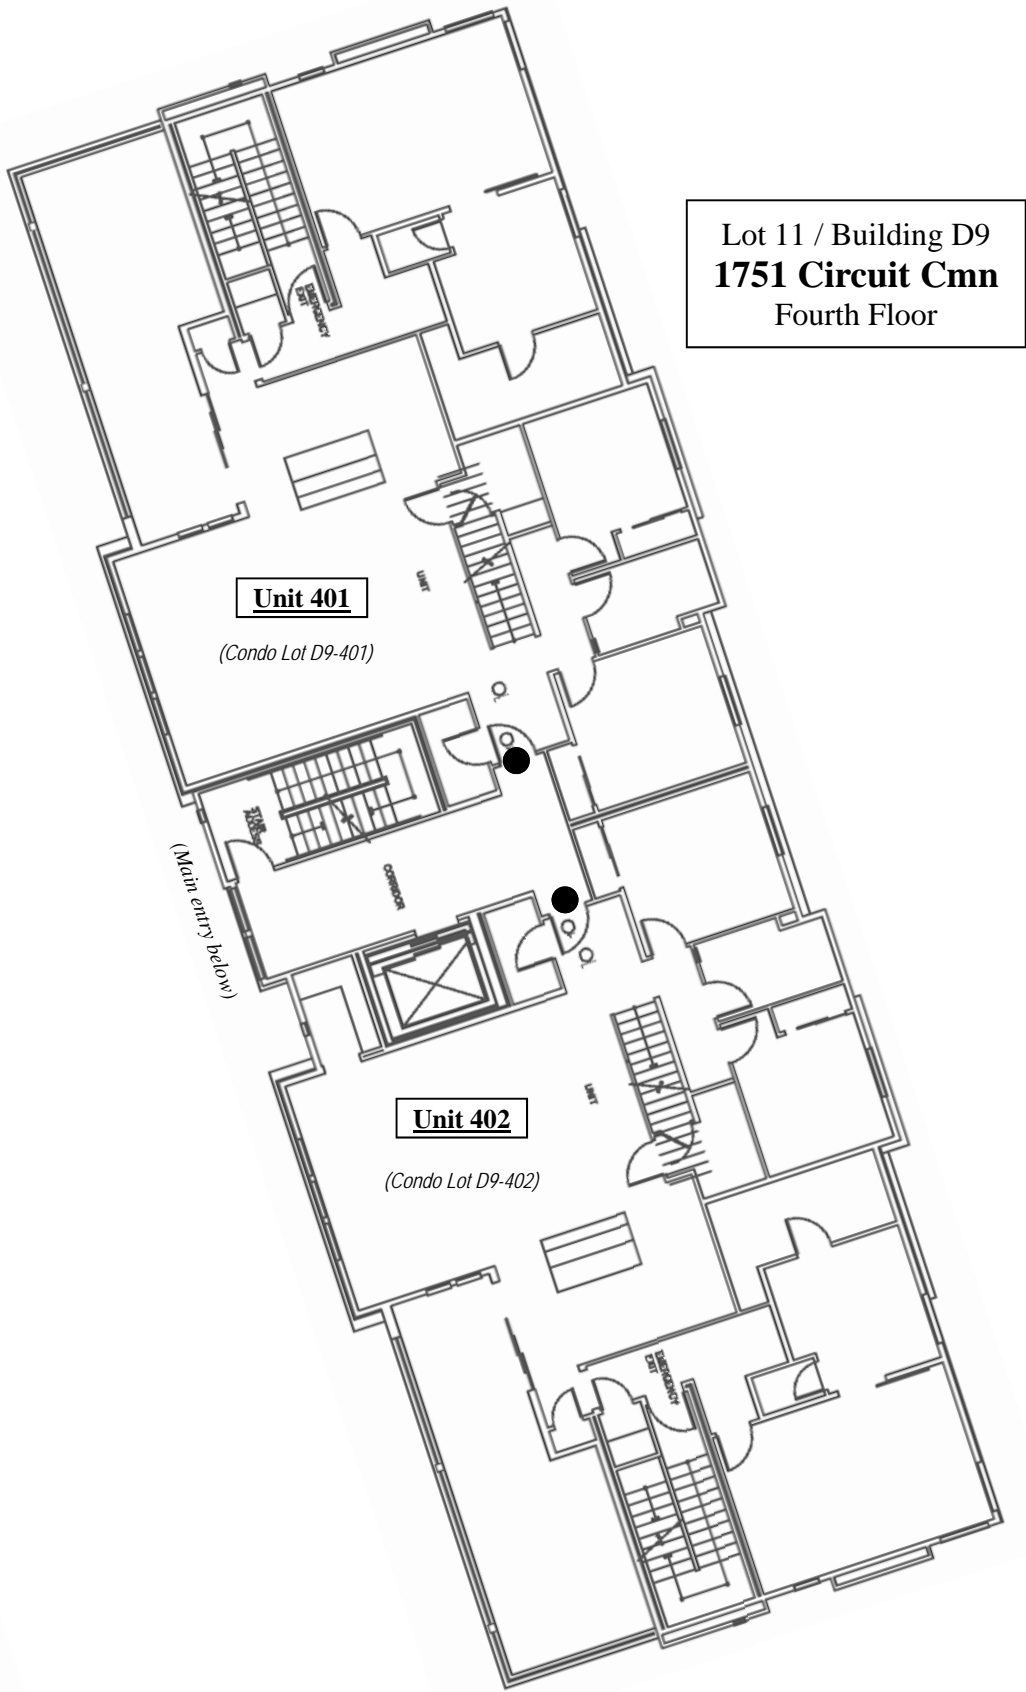

**ADDRESS CHRONOLOGY**

- Addresses issued for Lot 12 (Building D1) and Lot 11 (Building D9) of TR 8265: 10/19/2017 (RW)

**Legend**

**Unit 101**

Unit address

Main entry

(Condo Lot D1-101)

Condominium Lot Number

**FOR ADDRESSING PURPOSES ONLY - Tract 8265**

Lot 12 / Bldg D1 and Lot 11 / Bldg D9

**Legend**

- Unit 101    Unit address
- Main entry
- (Condo Lot D1-101)    Condominium Lot Number

Lot 11 / Building D9  
**1751 Circuit Cmn**  
 Second Floor

Lot 11 / Building D9  
**1751 Circuit Cmn**  
 First Floor

**FOR ADDRESSING PURPOSES ONLY - Tract 8265**

Lot 12 / Bldg D1 and Lot 11 / Bldg D9

Lot 11 / Building D9  
**1751 Circuit Cmn**  
 Fourth Floor

**Legend**

**Unit 101** Unit address

● Main entry

(Condo Lot D1-101) Condominium Lot Number

Lot 11 / Building D9  
**1751 Circuit Cmn**  
 Third Floor

**FOR ADDRESSING PURPOSES ONLY - Tract 8265**

Lot 12 / Bldg D1 and Lot 11 / Bldg D9