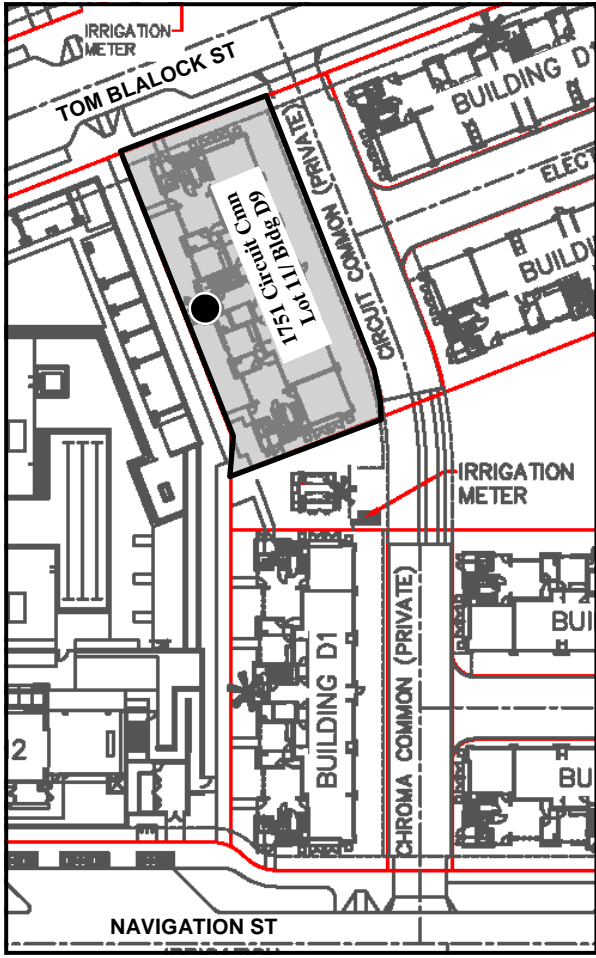

**ADDRESS CHRONOLOGY**

- Addresses issued for Lot 12 (Building D1) and Lot 11 (Building D9) of TR 8265: 10/19/2017 (RW)

**Legend**

**Unit 101**

Unit address

Main entry

(Condo Lot D1-101)

Condominium Lot Number

**FOR ADDRESSING PURPOSES ONLY - Tract 8265**

Lot 12 / Bldg D1 and Lot 11 / Bldg D9

**Legend**

- Unit 101    Unit address
- Main entry
- (Condo Lot D1-101)    Condominium Lot Number

Lot 11 / Building D9  
**1751 Circuit Cmn**  
 Second Floor

Lot 11 / Building D9  
**1751 Circuit Cmn**  
 First Floor

**FOR ADDRESSING PURPOSES ONLY - Tract 8265**

Lot 12 / Bldg D1 and Lot 11 / Bldg D9

Lot 11 / Building D9  
**1751 Circuit Cmn**  
 Fourth Floor

**Legend**

**Unit 101** Unit address

● Main entry

(Condo Lot D1-101) Condominium Lot Number

Lot 11 / Building D9  
**1751 Circuit Cmn**  
 Third Floor

**FOR ADDRESSING PURPOSES ONLY - Tract 8265**

Lot 12 / Bldg D1 and Lot 11 / Bldg D9