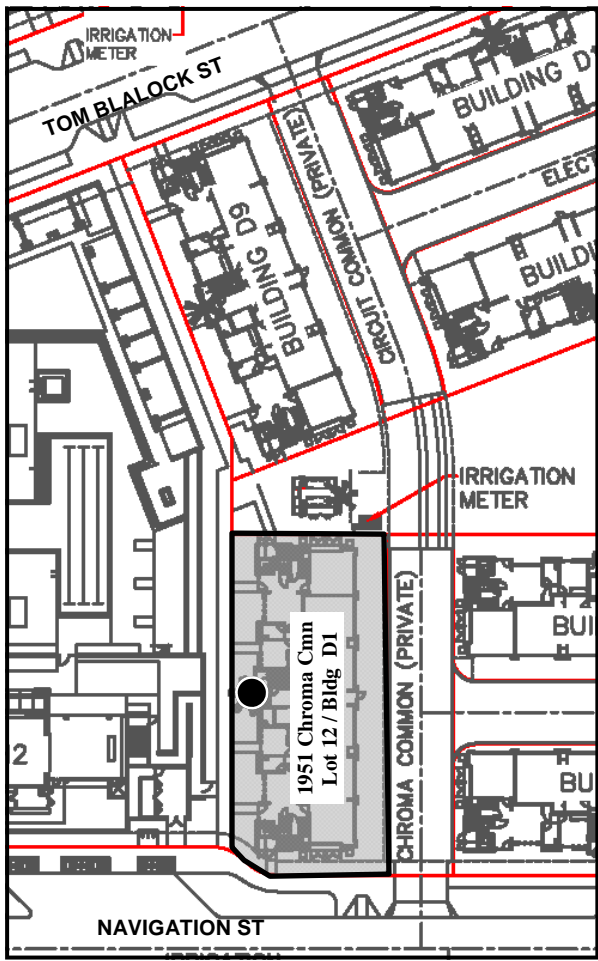

**ADDRESS CHRONOLOGY**

- Addresses issued for Lot 12 (Building D1) and Lot 11 (Building D9) of TR 8265: 10/19/2017 (RW)

**Legend**

**Unit 101**

Unit address

Main entry

(Condo Lot D1-101)

Condominium Lot Number

Lot 12 / Bldg D1 and Lot 11 / Bldg D9

**Legend**

- Unit 101 Unit address
- Main entry
- (Condo Lot D1-101) Condominium Lot Number

**Lot 12 / Building D1  
1951 Chroma Cmn  
Second Floor**

(Side next to Navigation St)

**Lot 12 / Building D1  
1951 Chroma Cmn  
First Floor**

(Side next to Chroma Cmn)

**FOR ADDRESSING PURPOSES ONLY - Tract 8265**

Lot 12 / Bldg D1 and Lot 11 / Bldg D9

**Legend**

**Unit 101** Unit address

● Main entry

**FOR ADDRESSING PURPOSES ONLY - Tract 8265**

Lot 12 / Bldg D1 and Lot 11 / Bldg D9

**Legend**

- Unit 101    Unit address
- Main entry
- (Condo Lot D1-101)    Condominium Lot Number

Lot 11 / Building D9  
**1751 Circuit Cmn**  
 Second Floor