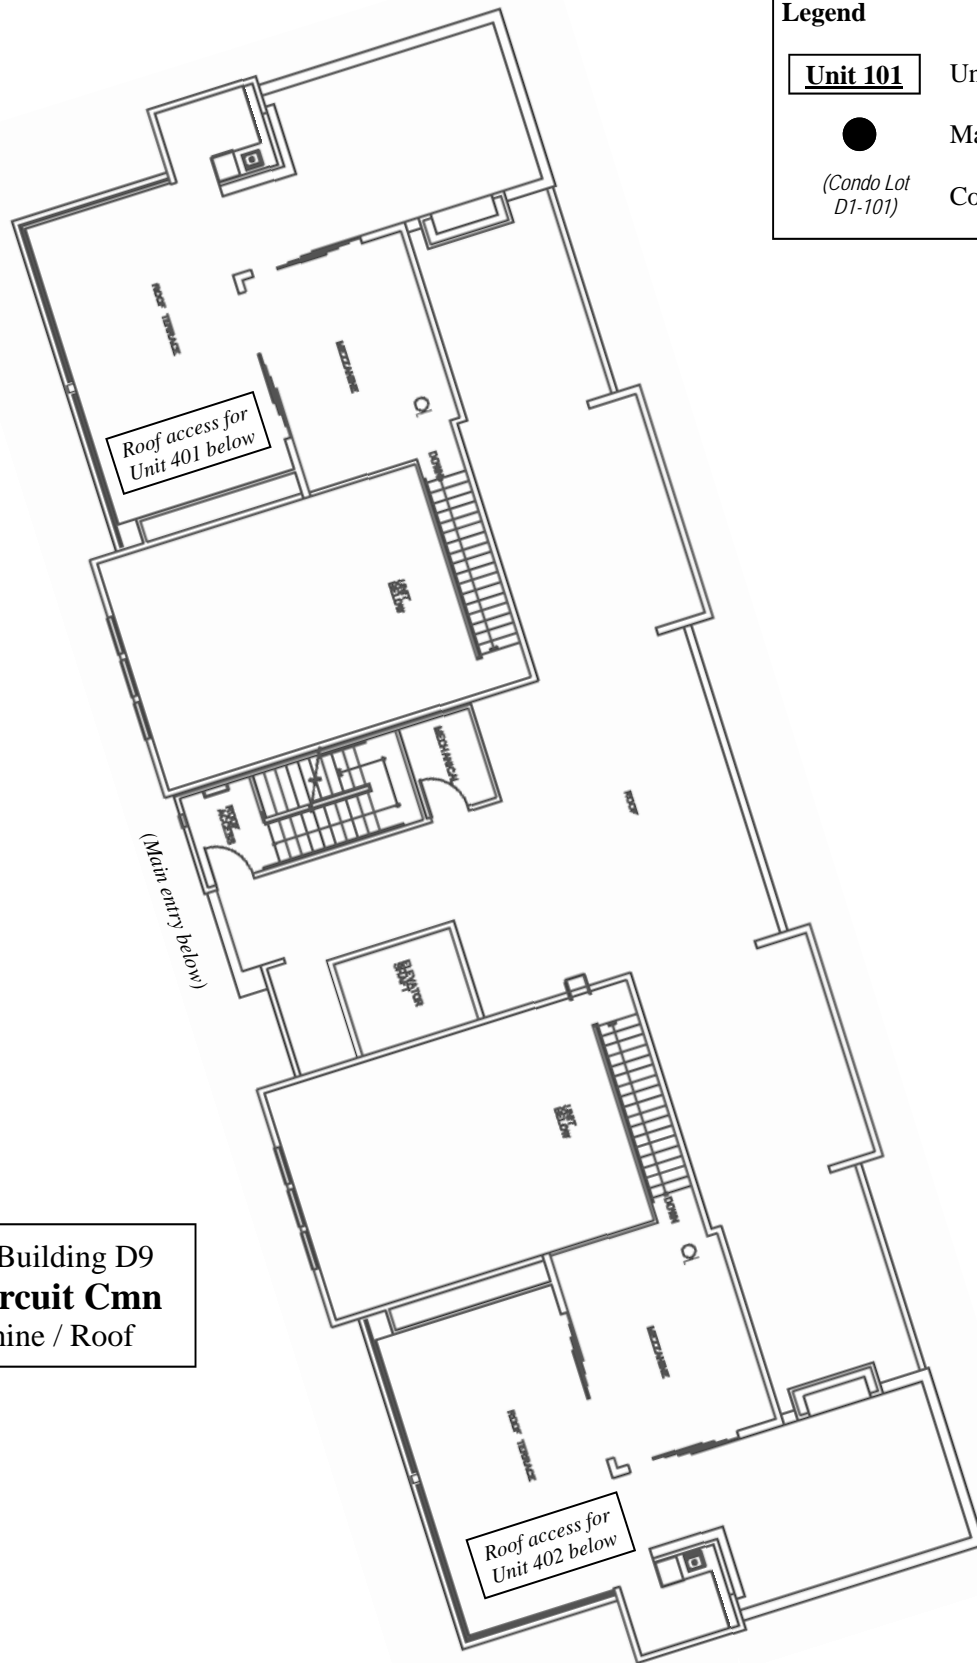

**ADDRESS CHRONOLOGY**

- Addresses issued for Lot 12 (Building D1) and Lot 11 (Building D9) of TR 8265: 10/19/2017 (RW)

**Legend**

**Unit 101**

Unit address

Main entry

(Condo Lot D1-101)

Condominium Lot Number

Lot 11 / Building D9  
**1751 Circuit Cmn**  
 First Floor

**FOR ADDRESSING PURPOSES ONLY - Tract 8265**

Lot 12 / Bldg D1 and Lot 11 / Bldg D9

Lot 11 / Building D9  
**1751 Circuit Cmn**  
 Fourth Floor

**Legend**

**Unit 101** Unit address

● Main entry

(Condo Lot D1-101) Condominium Lot Number

Lot 11 / Building D9  
**1751 Circuit Cmn**  
 Third Floor

**FOR ADDRESSING PURPOSES ONLY - Tract 8265**

Lot 12 / Bldg D1 and Lot 11 / Bldg D9

**Legend**

<b>Unit 101</b>	Unit address
●	Main entry
(Condo Lot D1-101)	Condominium Lot Number

Lot 11 / Building D9  
**1751 Circuit Cmn**  
 Mezzanine / Roof

**FOR ADDRESSING PURPOSES ONLY - Tract 8265**