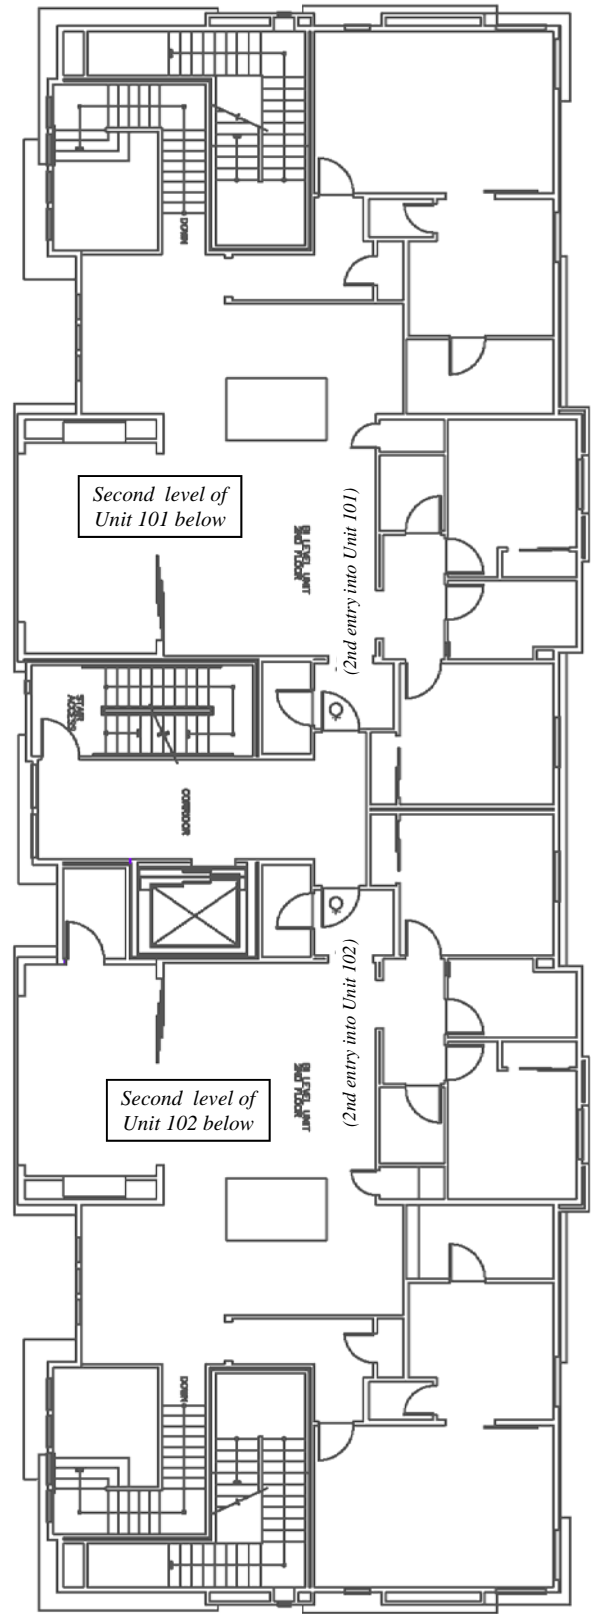

**ADDRESS CHRONOLOGY**

- Addresses issued for Lot 12 (Building D1) and Lot 11 (Building D9) of TR 8265: 10/19/2017 (RW)

**Legend**

**Unit 101**

Unit address

Main entry

(Condo Lot D1-101)

Condominium Lot Number

**NEW**  
1751 Circuit Cmn  
(Parcel and building address for Lot 11 - Building D9)

**NEW**  
1951 Chroma Cmn  
(Parcel and building address for Lot 12 - Building D1)

**LOCATIONAL MAP and SITE PLAN**

**FOR ADDRESSING PURPOSES ONLY - Tract 8265**

Lot 12 / Bldg D1 and Lot 11 / Bldg D9

**Legend**

- Unit 101 Unit address
- Main entry
- (Condo Lot D1-101) Condominium Lot Number

**Lot 12 / Building D1  
1951 Chroma Cmn  
Second Floor**

(Side next to Navigation St)

**Lot 12 / Building D1  
1951 Chroma Cmn  
First Floor**

(Side next to Chroma Cmn)

**FOR ADDRESSING PURPOSES ONLY - Tract 8265**

Lot 12 / Bldg D1 and Lot 11 / Bldg D9

**Legend**

**Unit 101** Unit address

● Main entry