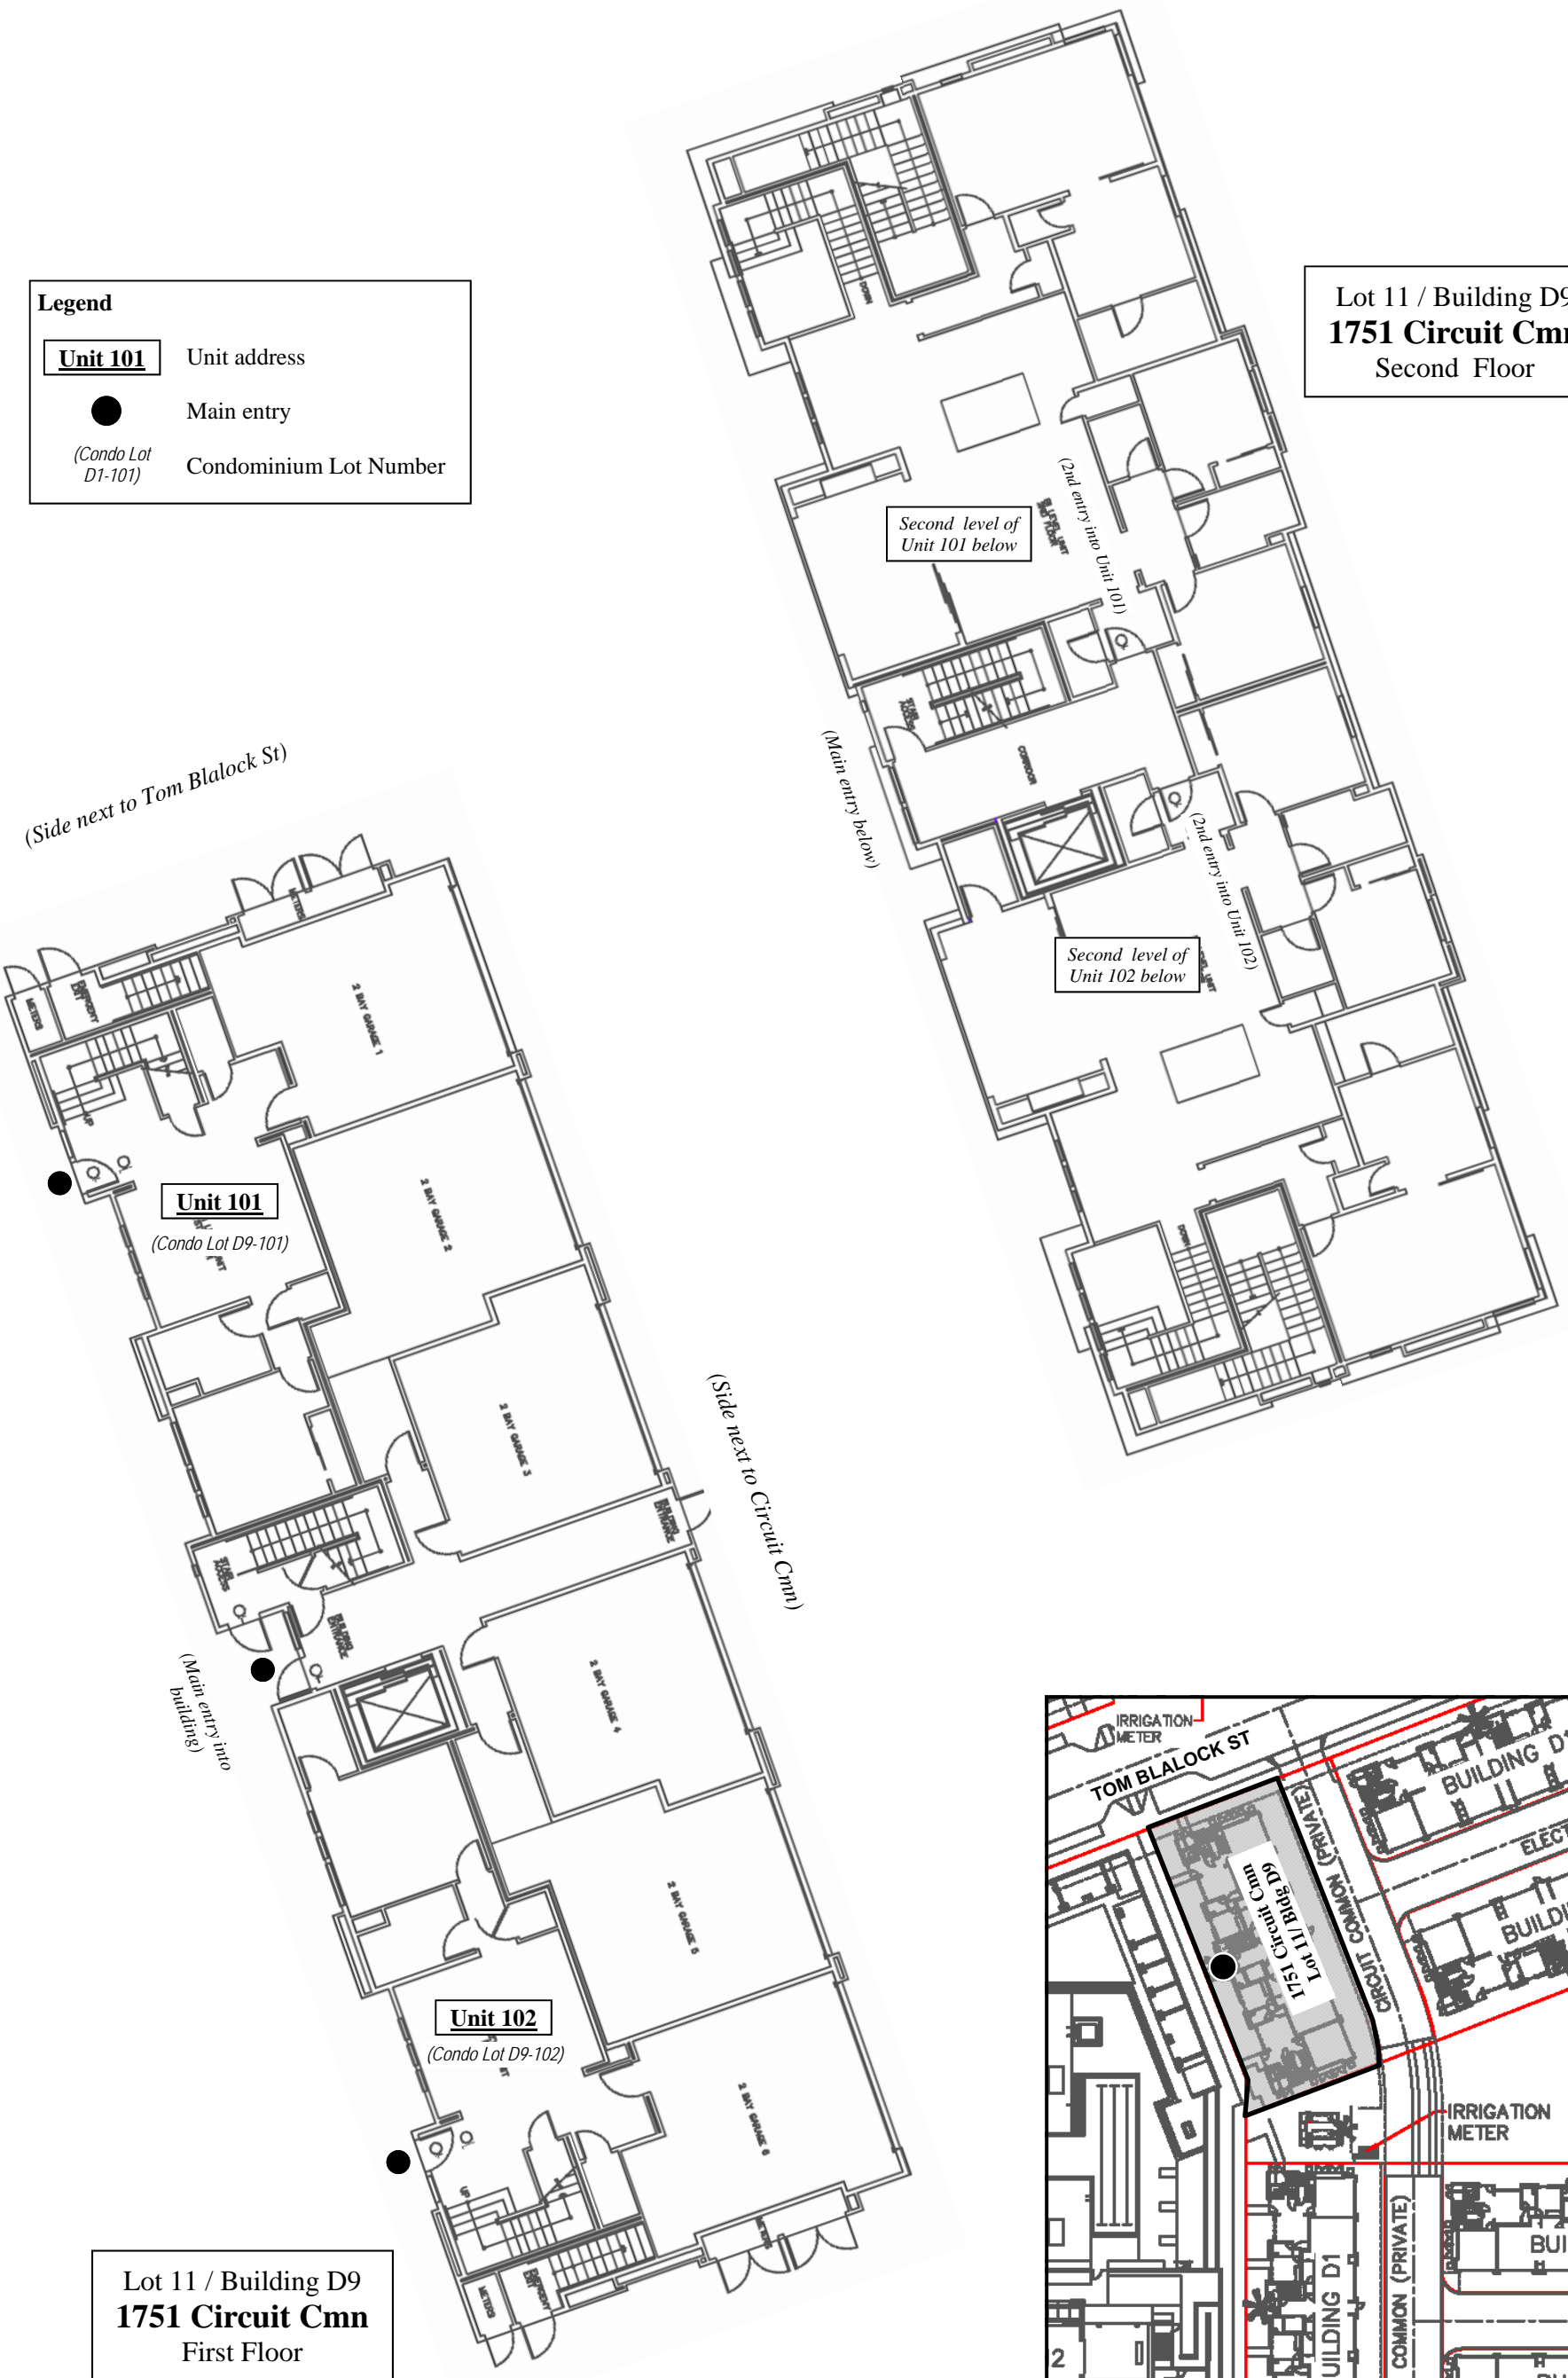

**ADDRESS CHRONOLOGY**

- Addresses issued for Lot 12 (Building D1) and Lot 11 (Building D9) of TR 8265: 10/19/2017 (RW)

**Legend**

**Unit 101**

Unit address

Main entry

(Condo Lot D1-101)

Condominium Lot Number

(Condo Lot D1-101) Condominium Lot Number

Lot 12 / Building D1  
**1951 Chroma Cmn**  
 Third Floor

Lot 12 / Building D1  
**1951 Chroma Cmn**  
 Fourth Floor

Lot 12 / Building D1  
**1951 Chroma Cmn**  
 Mezzanine / Roof

**FOR ADDRESSING PURPOSES ONLY - Tract 8265**

Lot 12 / Bldg D1 and Lot 11 / Bldg D9

**Legend**

- Unit 101    Unit address
- Main entry
- (Condo Lot D1-101)    Condominium Lot Number

Lot 11 / Building D9  
**1751 Circuit Cmn**  
 Second Floor

Lot 11 / Building D9  
**1751 Circuit Cmn**  
 First Floor

**FOR ADDRESSING PURPOSES ONLY - Tract 8265**

Lot 12 / Bldg D1 and Lot 11 / Bldg D9

Lot 11 / Building D9  
**1751 Circuit Cmn**  
 Fourth Floor

**Legend**