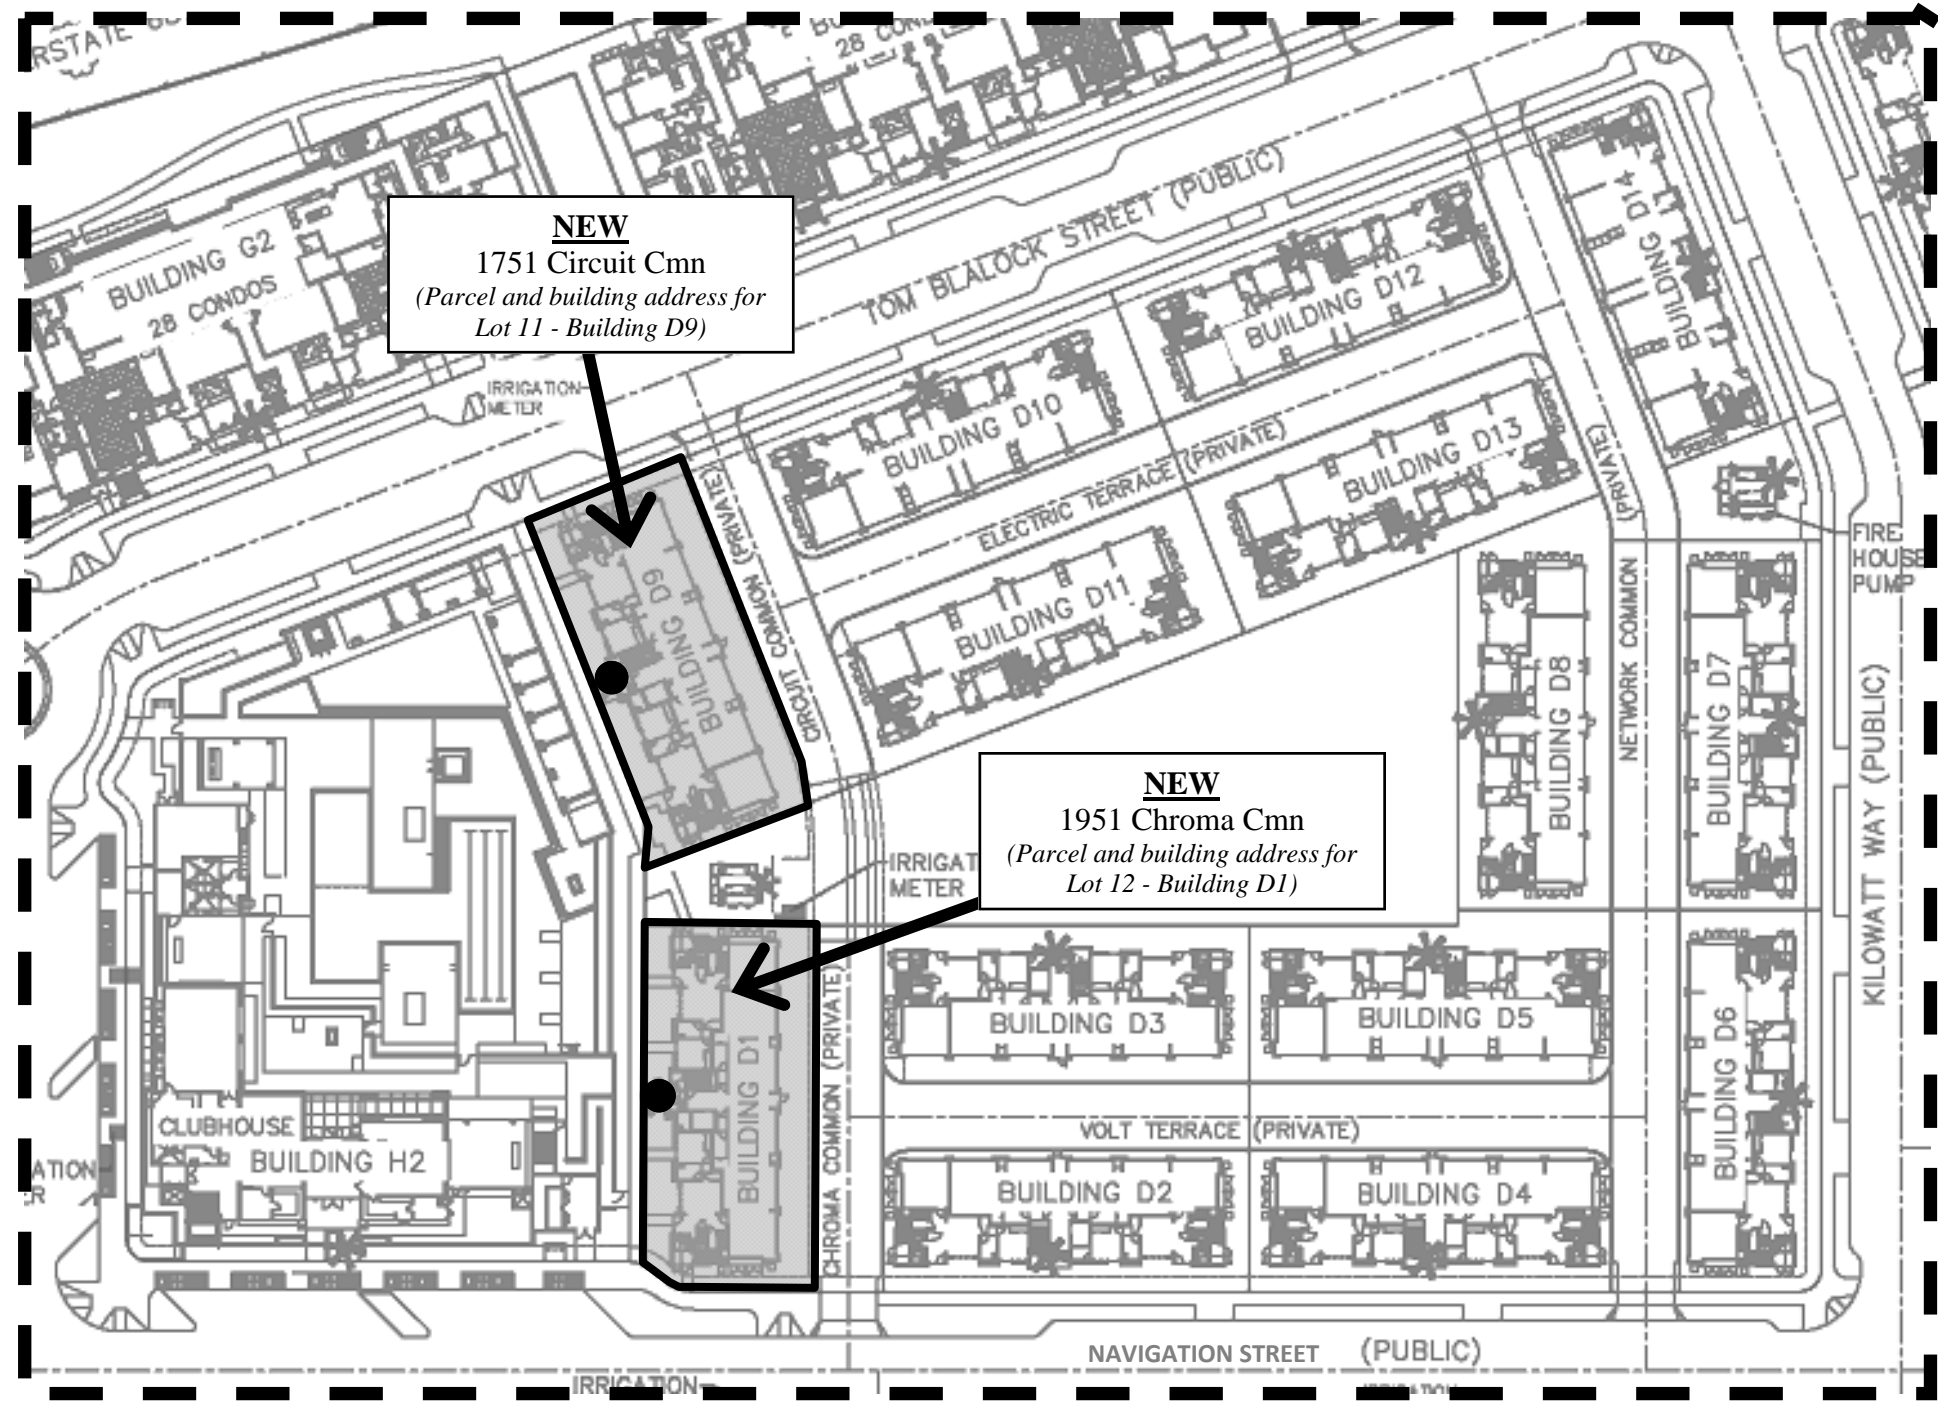

**ADDRESS CHRONOLOGY**

- Addresses issued for Lot 12 (Building D1) and Lot 11 (Building D9) of TR 8265: 10/19/2017 (RW)

**Legend**

**Unit 101**

Unit address

Main entry

(Condo Lot D1-101)

Condominium Lot Number

**NEW**  
1751 Circuit Cmn  
(Parcel and building address for Lot 11 - Building D9)

**NEW**  
1951 Chroma Cmn  
(Parcel and building address for Lot 12 - Building D1)

**LOCATIONAL MAP and SITE PLAN**

**FOR ADDRESSING PURPOSES ONLY - Tract 8265**

Lot 12 / Bldg D1 and Lot 11 / Bldg D9

**Legend**

- Unit 101 Unit address
- Main entry
- (Condo Lot D1-101) Condominium Lot Number

**Lot 12 / Building D1  
1951 Chroma Cmn  
Second Floor**

(Side next to Navigation St)

**FOR ADDRESSING PURPOSES ONLY - Tract 8265**

Lot 12 / Bldg D1 and Lot 11 / Bldg D9

**Legend**

- Unit 101    Unit address
- Main entry
- (Condo Lot D1-101)    Condominium Lot Number

Lot 11 / Building D9  
**1751 Circuit Cmn**  
 Second Floor