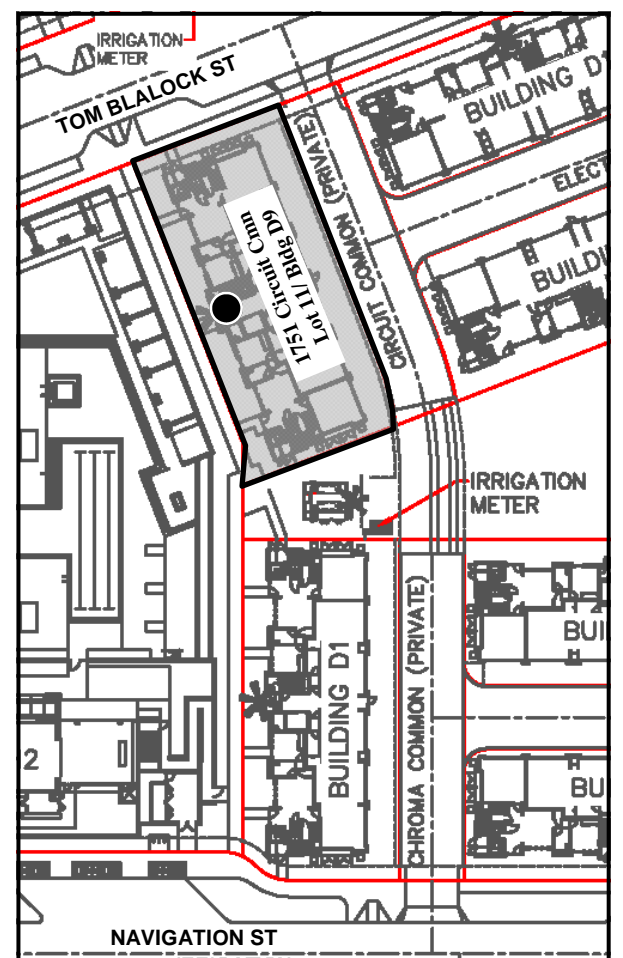

**ADDRESS CHRONOLOGY**

- Addresses issued for Lot 12 (Building D1) and Lot 11 (Building D9) of TR 8265: 10/19/2017 (RW)

**Legend**

**Unit 101**

Unit address

Main entry

(Condo Lot D1-101)

Condominium Lot Number

**FOR ADDRESSING PURPOSES ONLY - Tract 8265**

Lot 12 / Bldg D1 and Lot 11 / Bldg D9

**Legend**

- Unit 101    Unit address
- Main entry
- (Condo Lot D1-101)    Condominium Lot Number

Lot 11 / Building D9  
**1751 Circuit Cmn**  
 Second Floor

**Unit 101** Unit address

● Main entry

(Condo Lot D1-101) Condominium Lot Number

Lot 11 / Building D9  
**1751 Circuit Cmn**  
 Third Floor

**FOR ADDRESSING PURPOSES ONLY - Tract 8265**

Lot 12 / Bldg D1 and Lot 11 / Bldg D9

**Legend**

<b>Unit 101</b>	Unit address
●	Main entry
(Condo Lot D1-101)	Condominium Lot Number

Lot 11 / Building D9  
**1751 Circuit Cmn**  
 Mezzanine / Roof

**FOR ADDRESSING PURPOSES ONLY - Tract 8265**