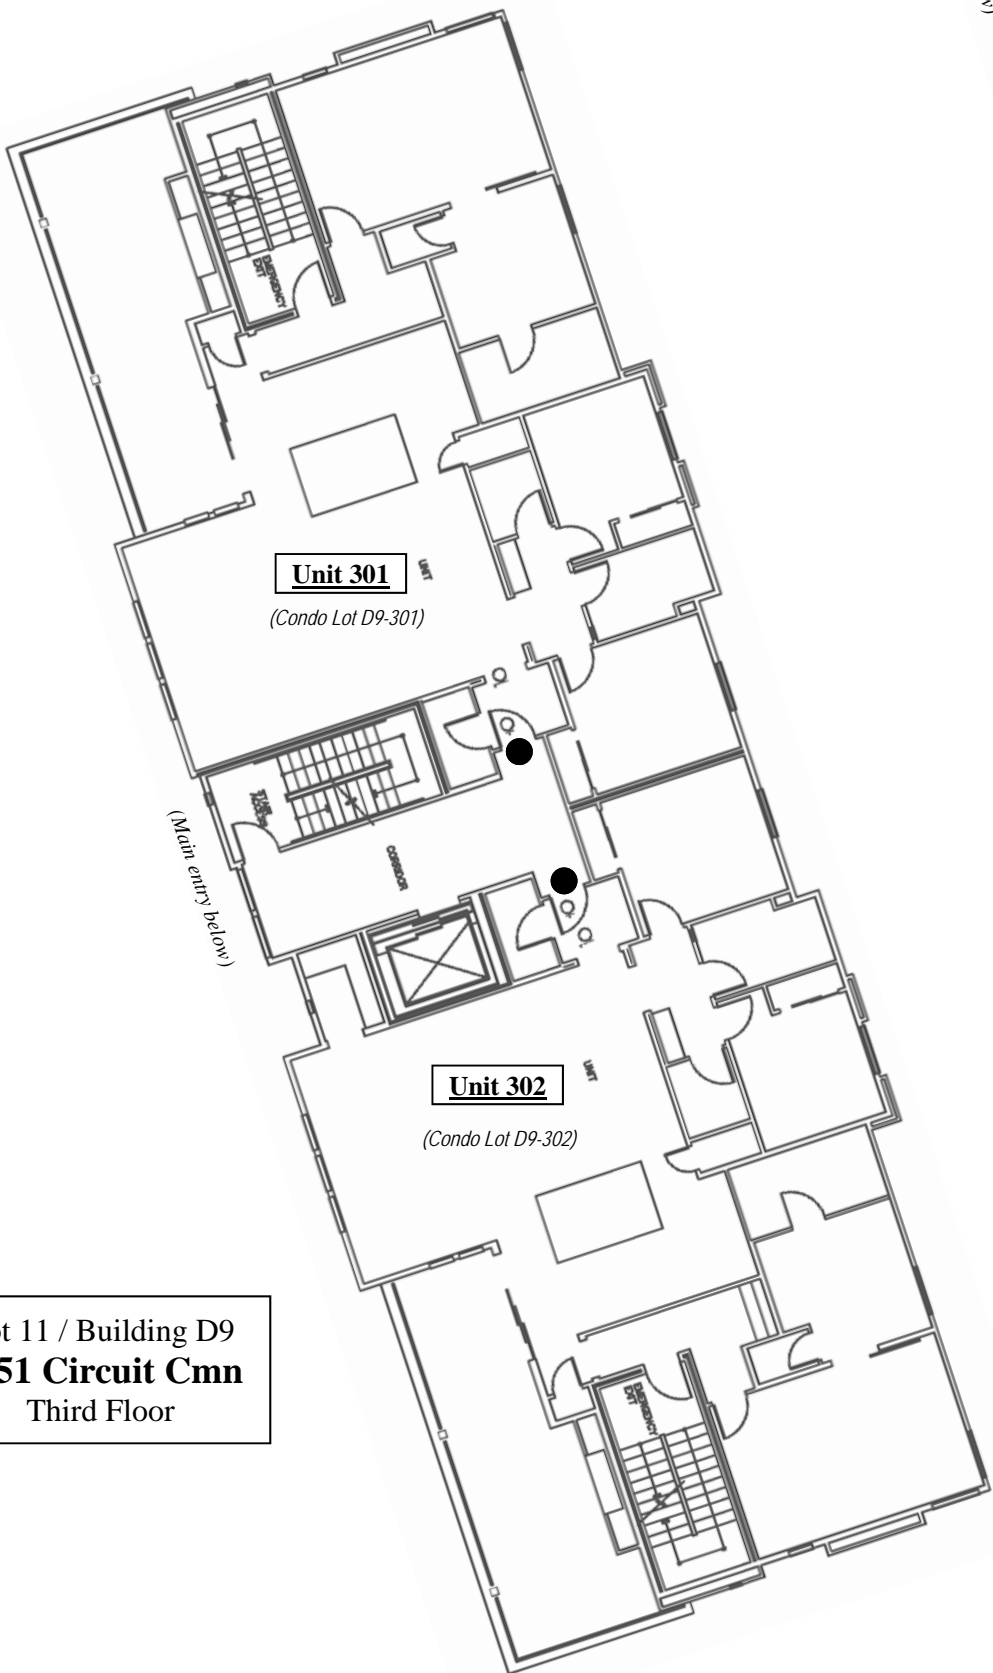

**ADDRESS CHRONOLOGY**

- Addresses issued for Lot 12 (Building D1) and Lot 11 (Building D9) of TR 8265: 10/19/2017 (RW)

**Legend**

**Unit 101**

Unit address

Main entry

(Condo Lot D1-101)

Condominium Lot Number

Lot 11 / Building D9  
**1751 Circuit Cmn**  
 First Floor

**FOR ADDRESSING PURPOSES ONLY - Tract 8265**

Lot 12 / Bldg D1 and Lot 11 / Bldg D9

Lot 11 / Building D9  
**1751 Circuit Cmn**  
 Fourth Floor

**Legend**

**Unit 101** Unit address

● Main entry

(Condo Lot D1-101) Condominium Lot Number

Lot 11 / Building D9  
**1751 Circuit Cmn**  
 Third Floor

**FOR ADDRESSING PURPOSES ONLY - Tract 8265**

Lot 12 / Bldg D1 and Lot 11 / Bldg D9

**Legend**

<b>Unit 101</b>	Unit address
●	Main entry
(Condo Lot D1-101)	Condominium Lot Number

Lot 11 / Building D9  
**1751 Circuit Cmn**  
 Mezzanine / Roof

**FOR ADDRESSING PURPOSES ONLY - Tract 8265**