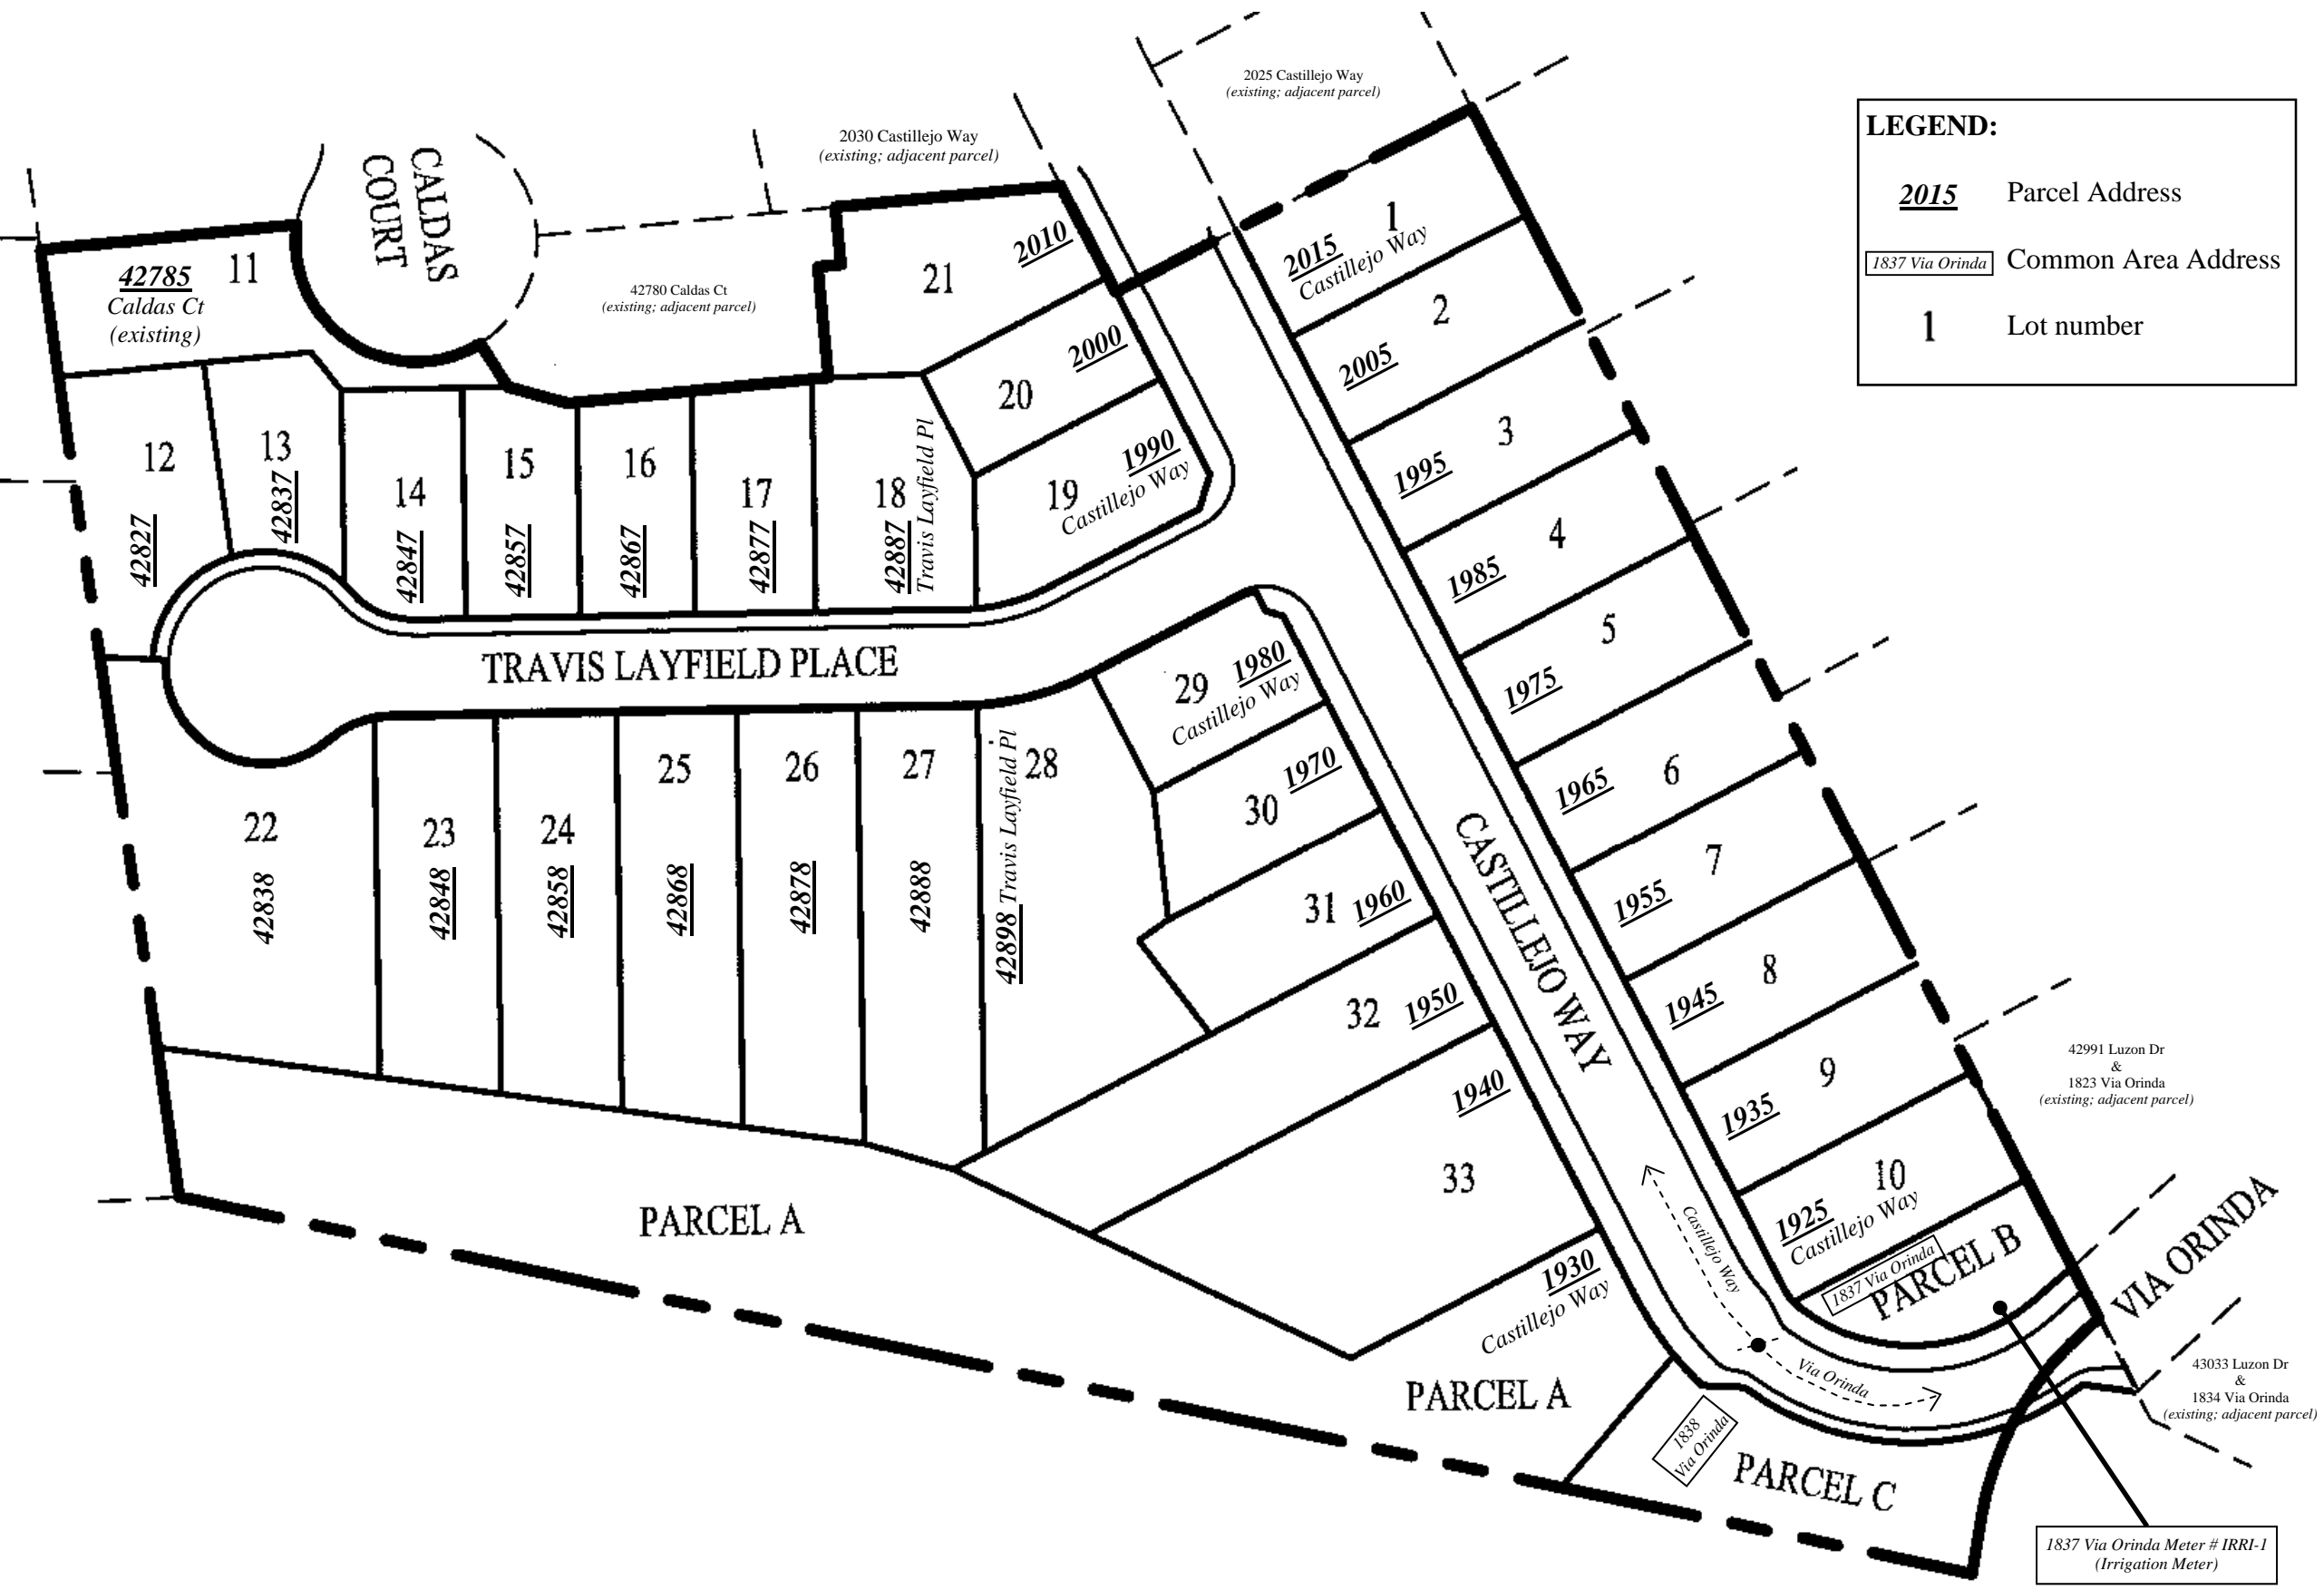

LOCATIONAL MAP

**LEGEND:**

2015 Parcel Address

1837 Via Orinda Common Area Address

1 Lot number

**ADDRESS CHRONOLOGY**

- Initial addressing at time of original development: 1951 and 1977
- Addressing of TR 8111, verification of 42785 Caldas Ct (Lot 11) and rescinding of 42800 Caldas Ct: 12/19/2013 (RW)

**FOR ADDRESSING PURPOSES ONLY**  
 SP78-0232 12/19/2013 (RW)