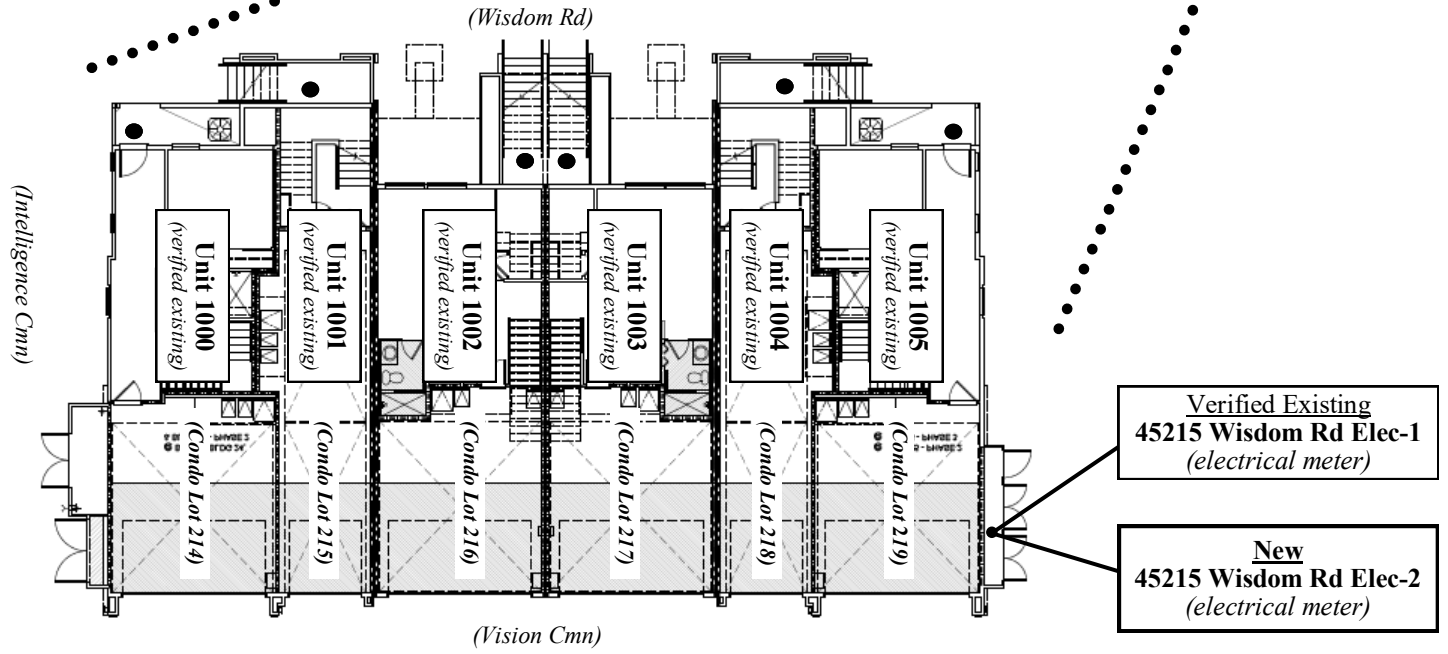

ADDRESS CHRONOLOGY

- Addresses issued to Tract 8478: 12/2/2019 (RW)
- Address issued to electrical meter on Lot 24 of TR 8478: 3/15/2021 (RC)

Base Address - 45215 Wisdom Rd (lot 24 - Building 24 - Revo Manhattans)

FOR ADDRESSING PURPOSES ONLY

SP78-0242 3/15/2021 (RC)