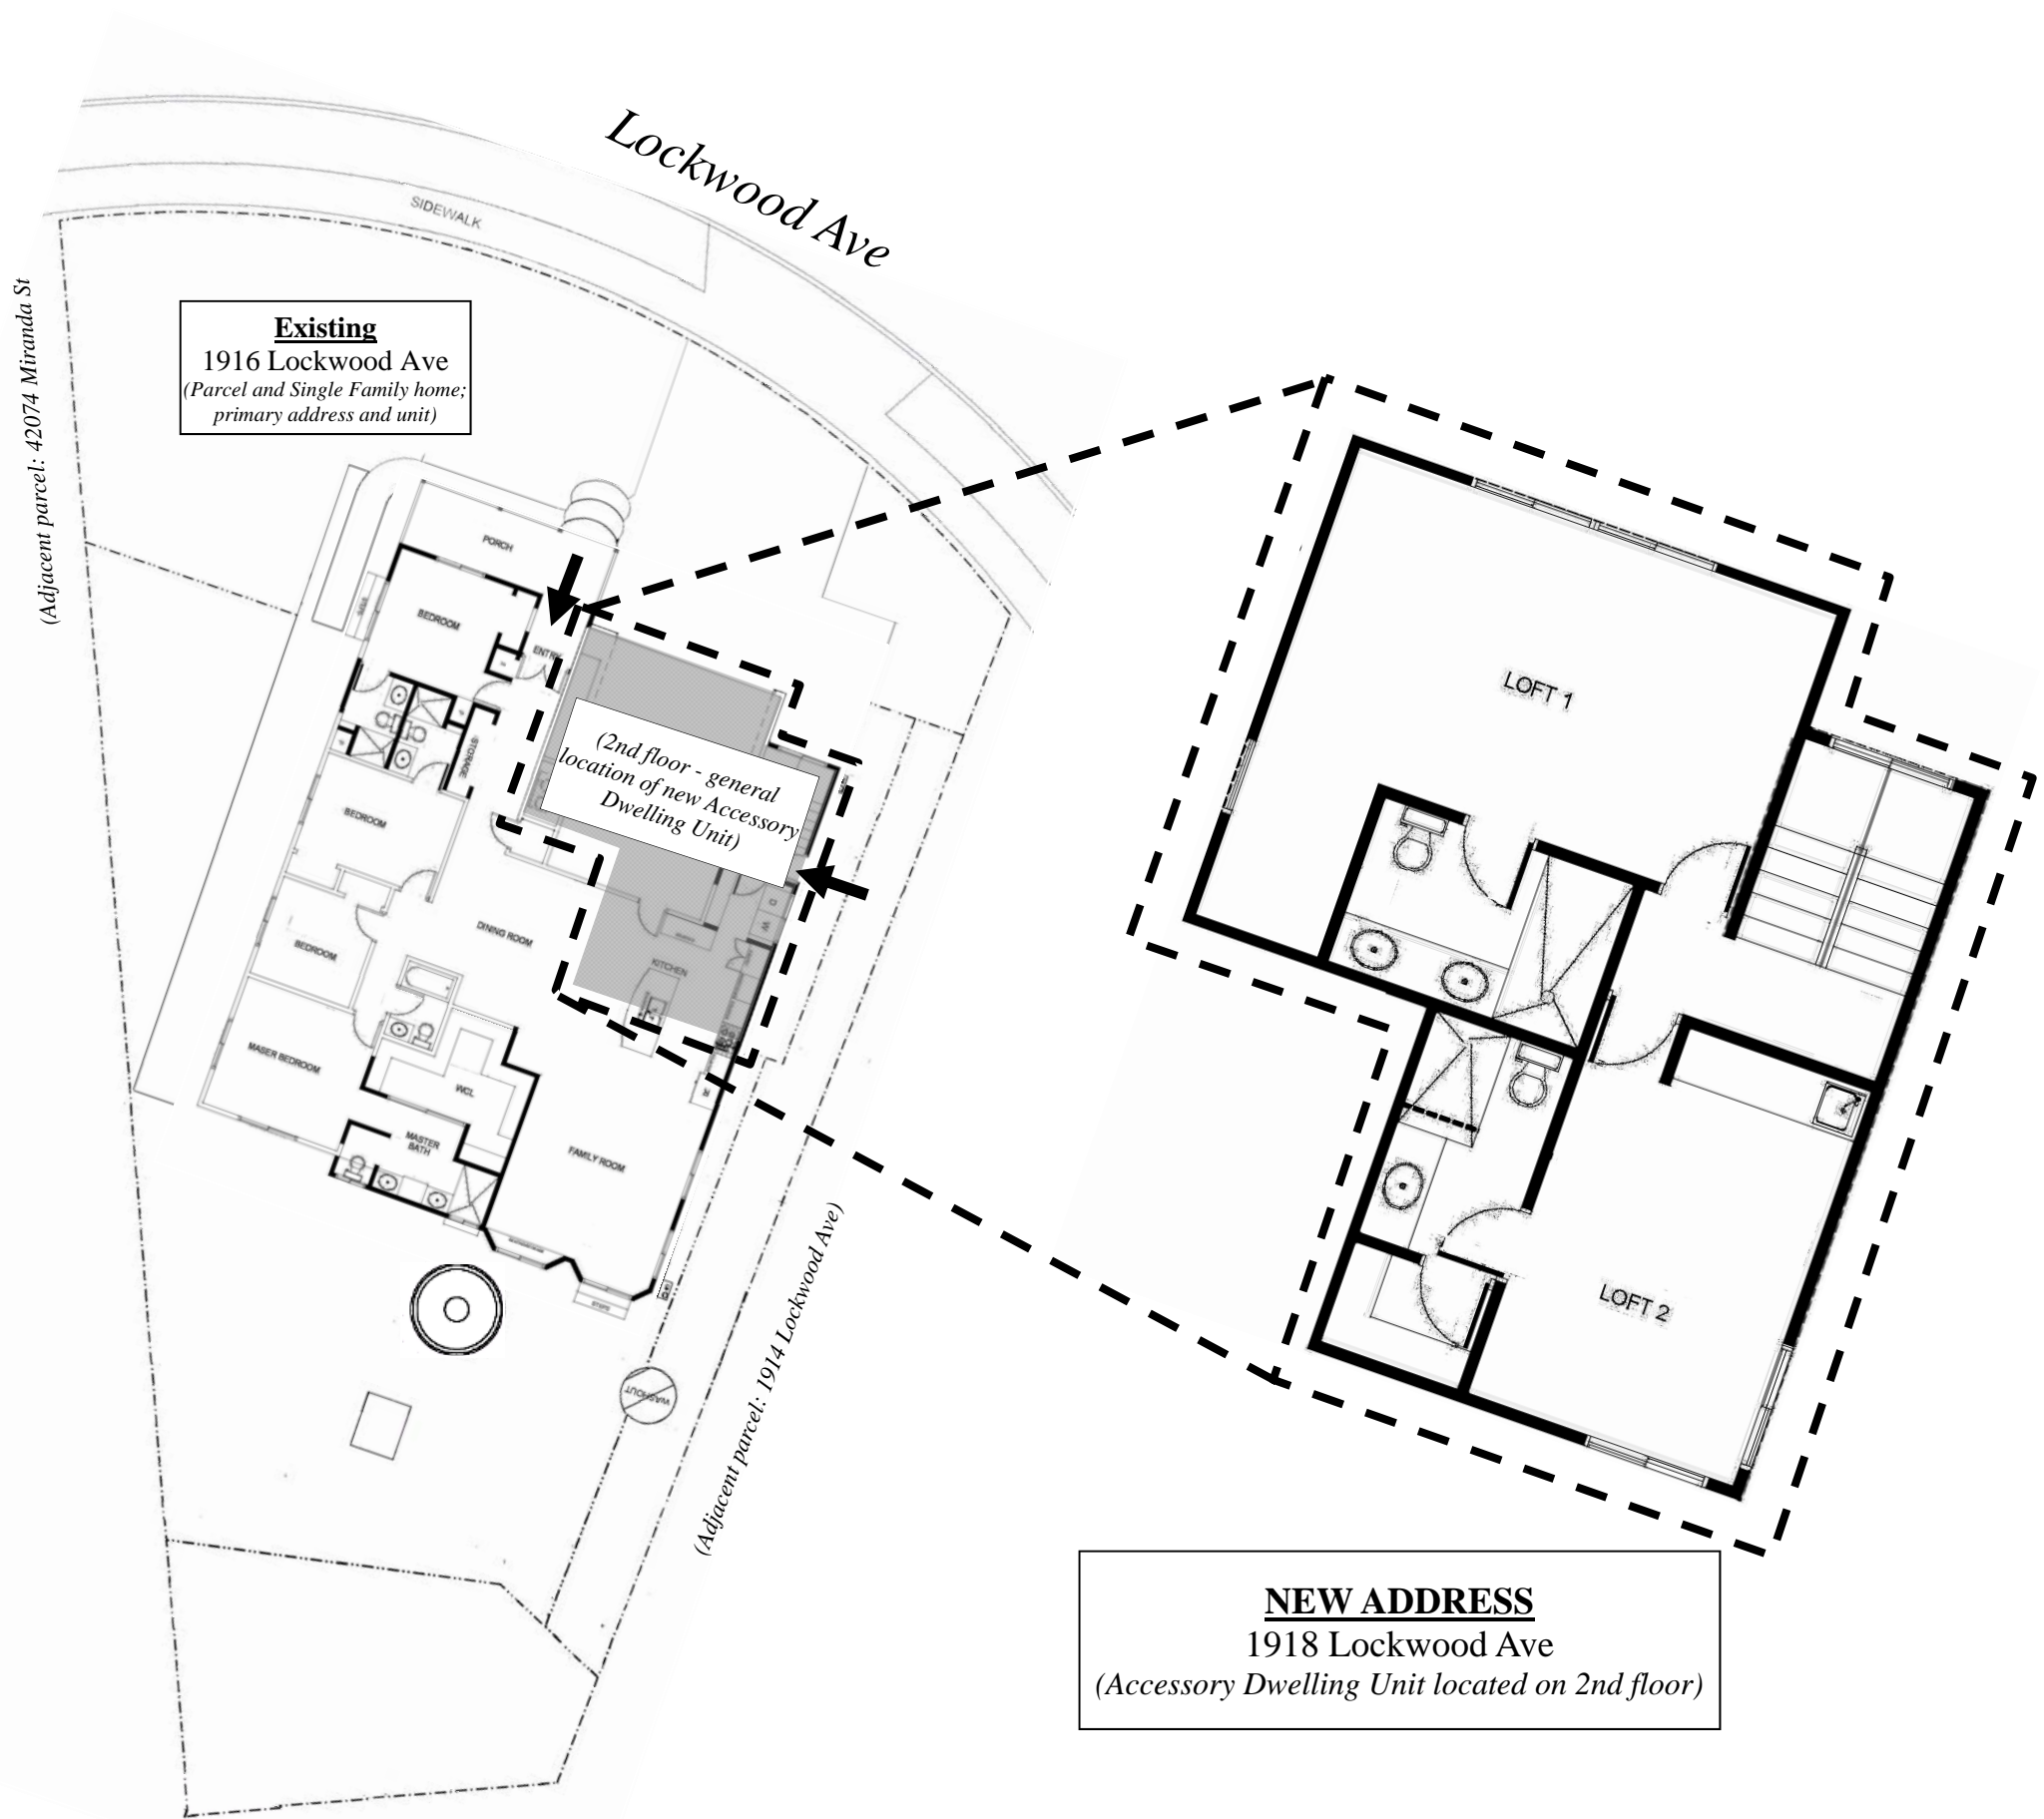

ADDRESS CHRONOLOGY

- Initial addressing at time of original development: 1959
- Address for Accessory Dwelling Unit: 4/17/2018 (RW)

LEGEND

➔ Main entry

NEW ADDRESS
1918 Lockwood Ave
(Accessory Dwelling Unit located on 2nd floor)