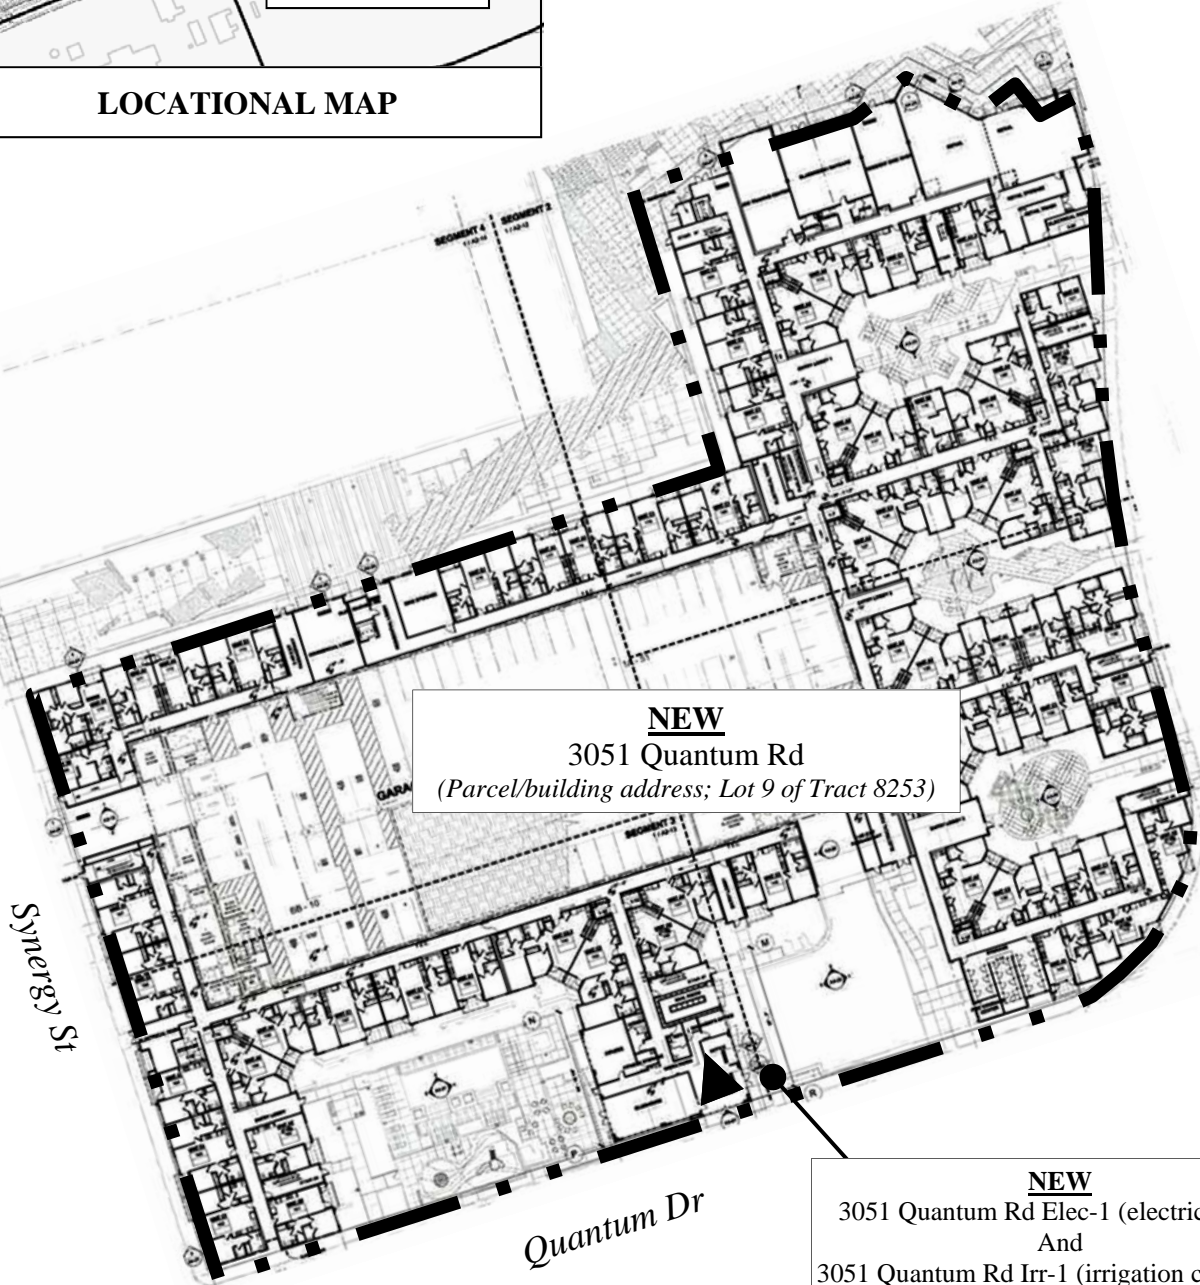

LOCATIONAL MAP

ADDRESS CHRONOLOGY

- Address assigned to building and parcel: 11/12/2019 (RW)

Note: Addressing is being provided in two phases.

- Phase 1: parcel & building address (issued under this addressing document)
- Phase 2: unit addressing (to be done at a later time).

Legend:

- ▲ Main entry into building

NEW
3051 Quantum Rd
(Parcel/building address; Lot 9 of Tract 8253)

NEW
3051 Quantum Rd Elec-1 (electric meter)
And
3051 Quantum Rd Irr-1 (irrigation controller)