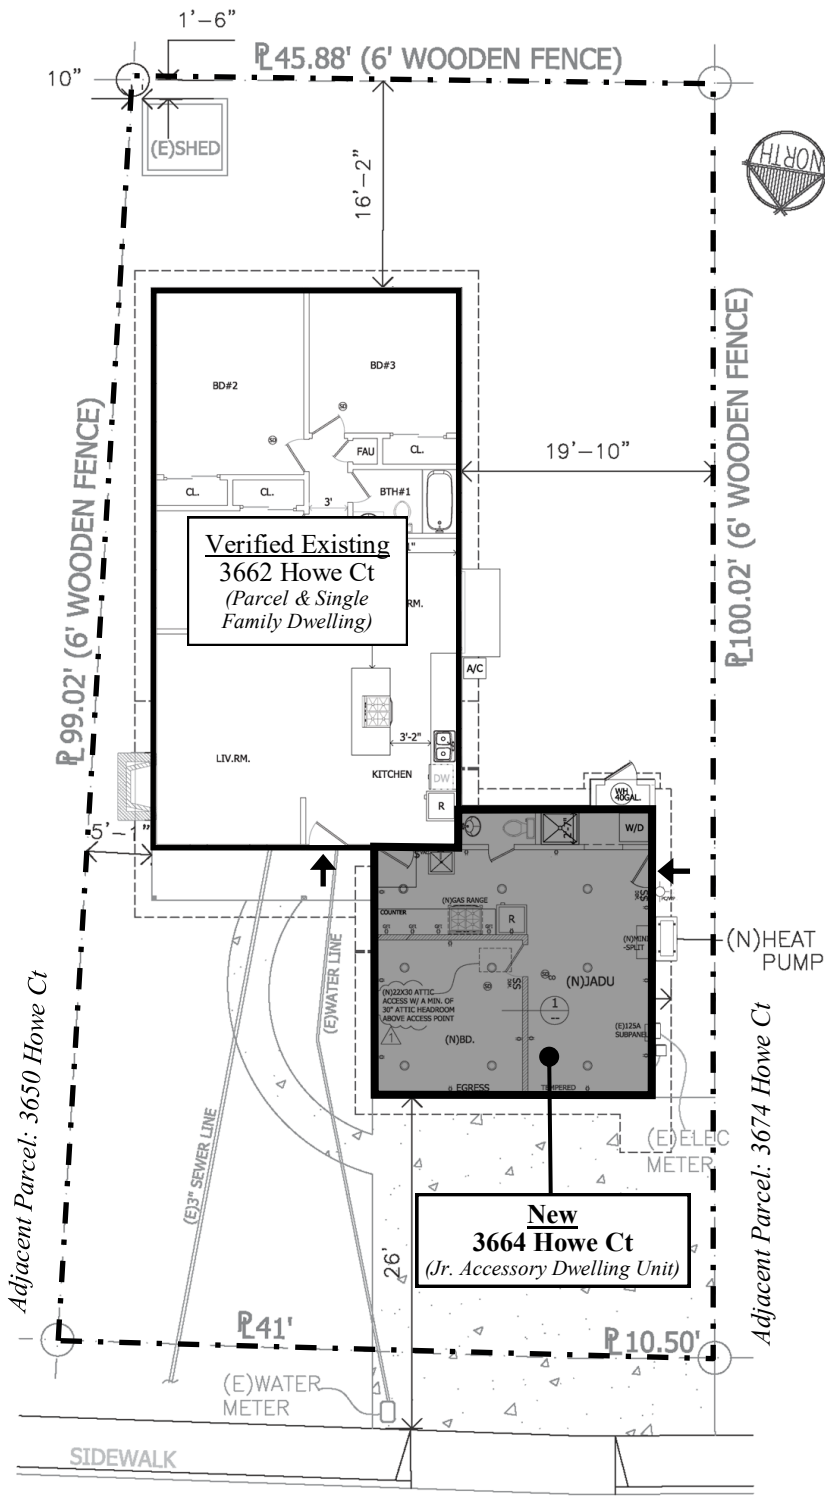

ADDRESS CHRONOLOGY

- Parcel address issued at time of initial development: 1957
- Address issued to jr. accessory dwelling unit: 5/2/2022 (RC)

LOCATIONAL MAP

Legend

➤ Front Door Location

HOWE COURT

FOR ADDRESSING PURPOSES ONLY