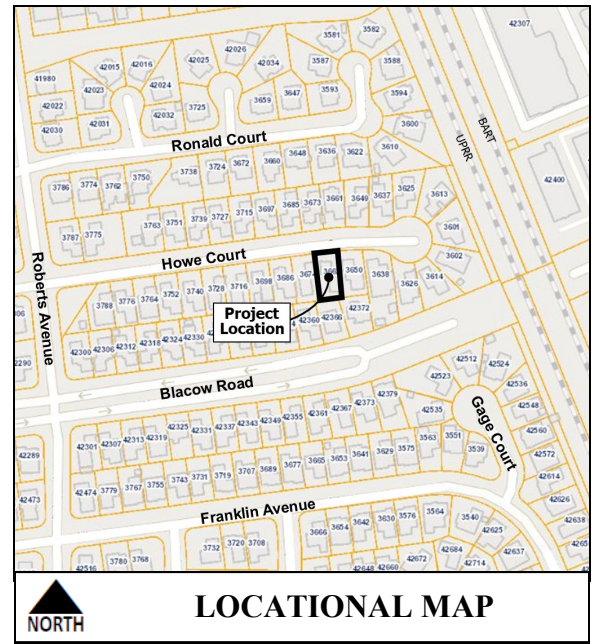

ADDRESS CHRONOLOGY

- Parcel address issued at time of initial development: 1957
- Address issued to jr. accessory dwelling unit: 5/2/2022 (RC)

LOCATIONAL MAP

Legend

➤ Front Door Location

HOWE COURT

FOR ADDRESSING PURPOSES ONLY