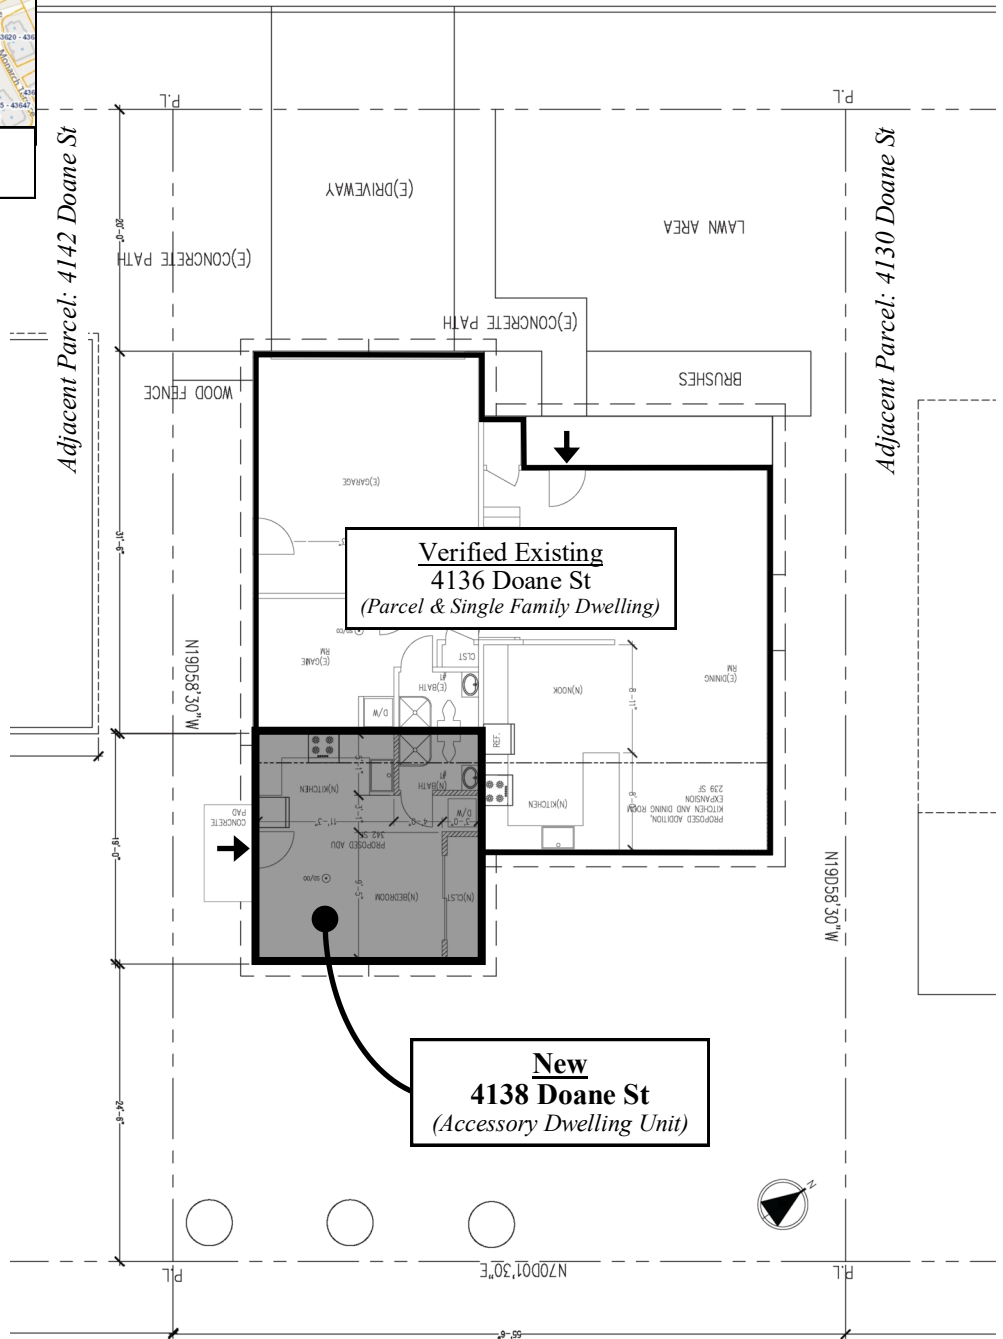

ADDRESS CHRONOLOGY

- Parcel address issued at time of initial development: 1956
- Address issued to Accessory Dwelling Unit: 6/6/2022 (RC)

DOANE STREET

LOCATIONAL MAP

Legend

➤ Front Door Location