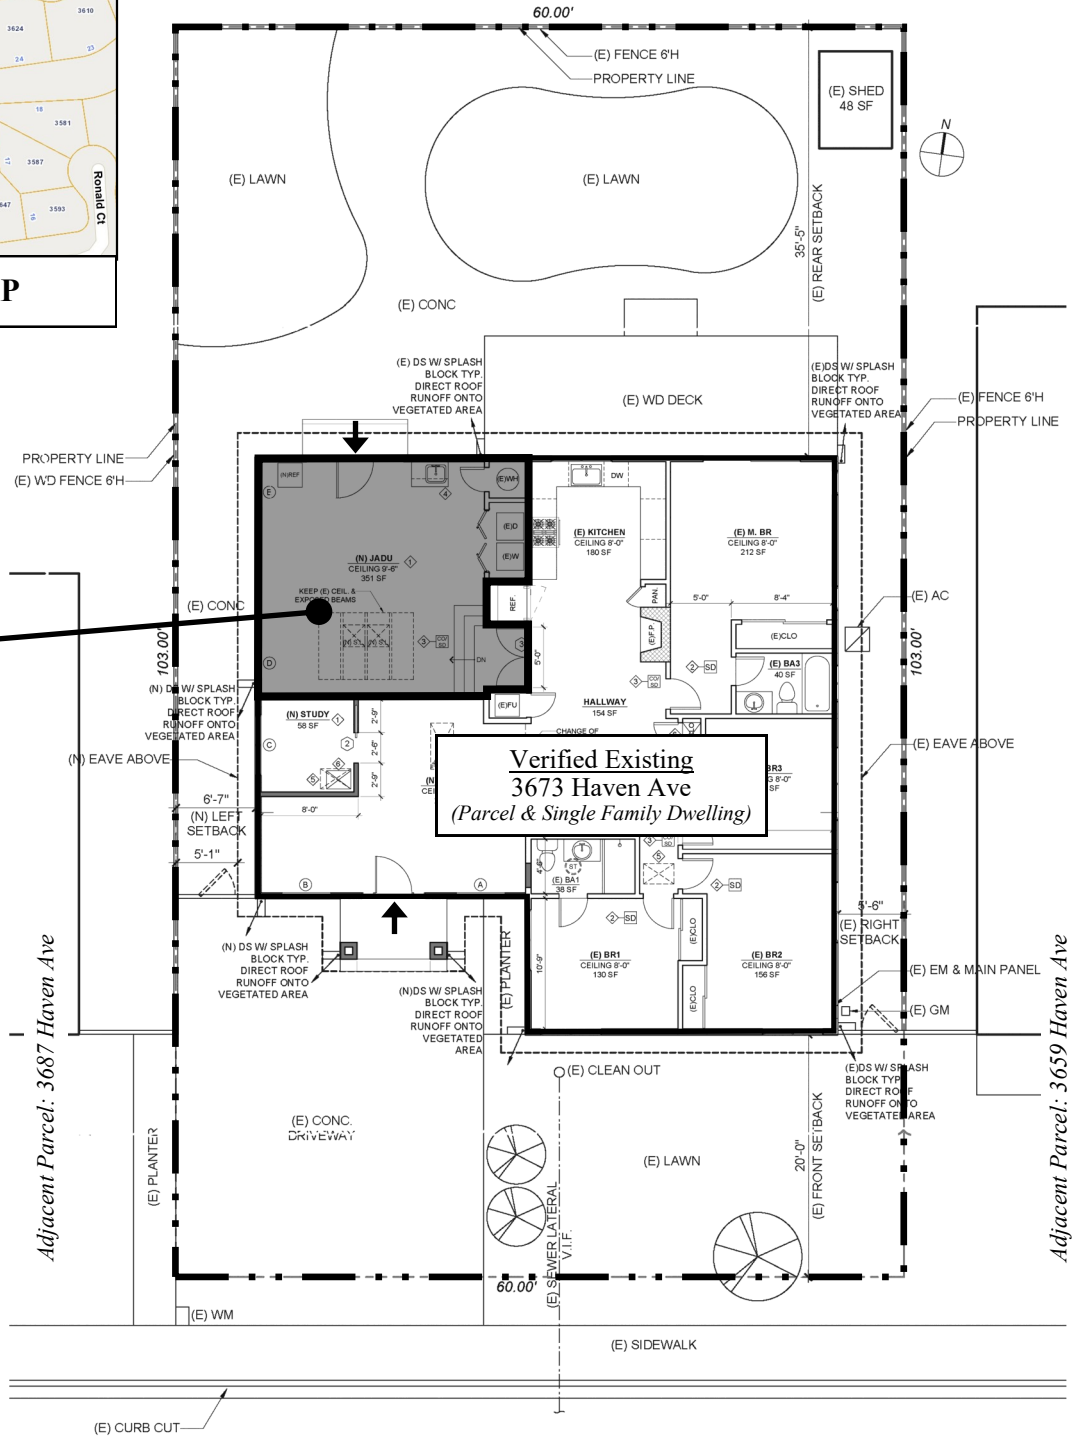

LOCATIONAL MAP

Legend

➔ Front Door Location

New
3677 Haven Ave
(Jr. Accessory Dwelling Unit)

ADDRESS CHRONOLOGY

- Parcel address issued at time of initial development: 1955
- Address issued to Jr. Accessory Dwelling Unit: 12/5/2022 (RC)

HAVEN AVENUE

FOR ADDRESSING PURPOSES ONLY

SP78-0295 12/5/2022 (RC)