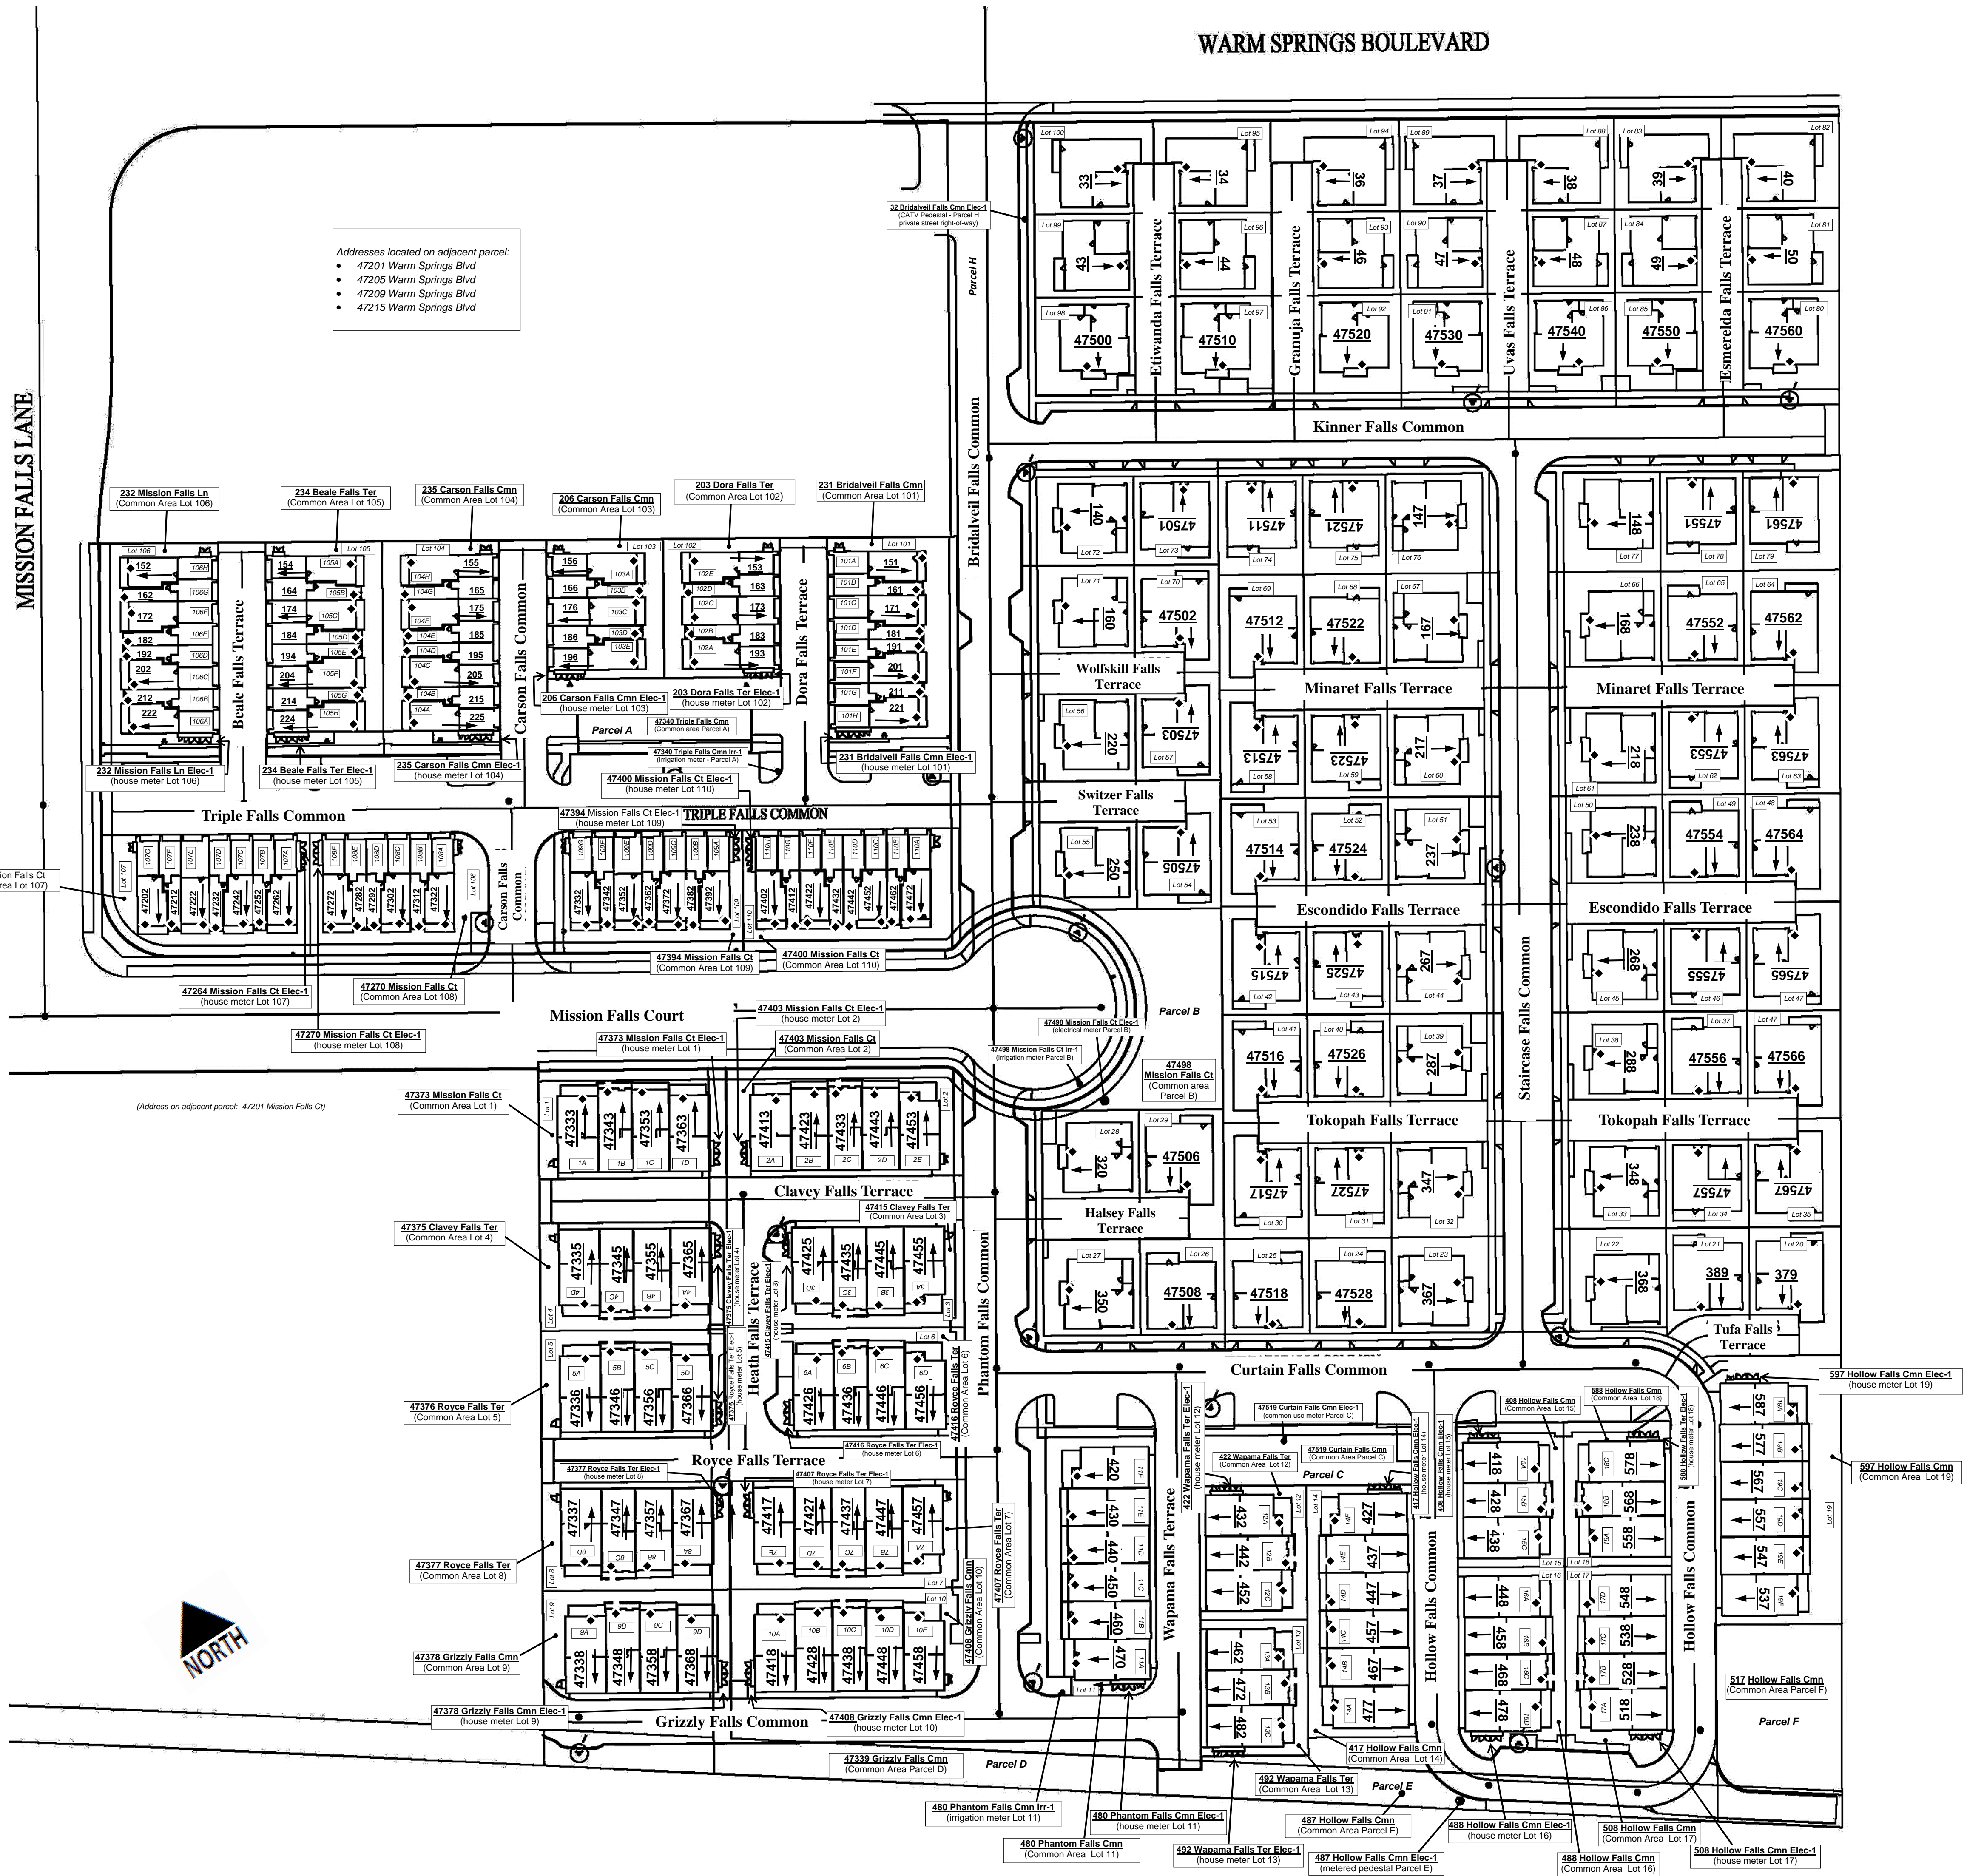

Addresses located on adjacent parcel:

- 47201 Warm Springs Blvd
- 47205 Warm Springs Blvd
- 47209 Warm Springs Blvd
- 47215 Warm Springs Blvd