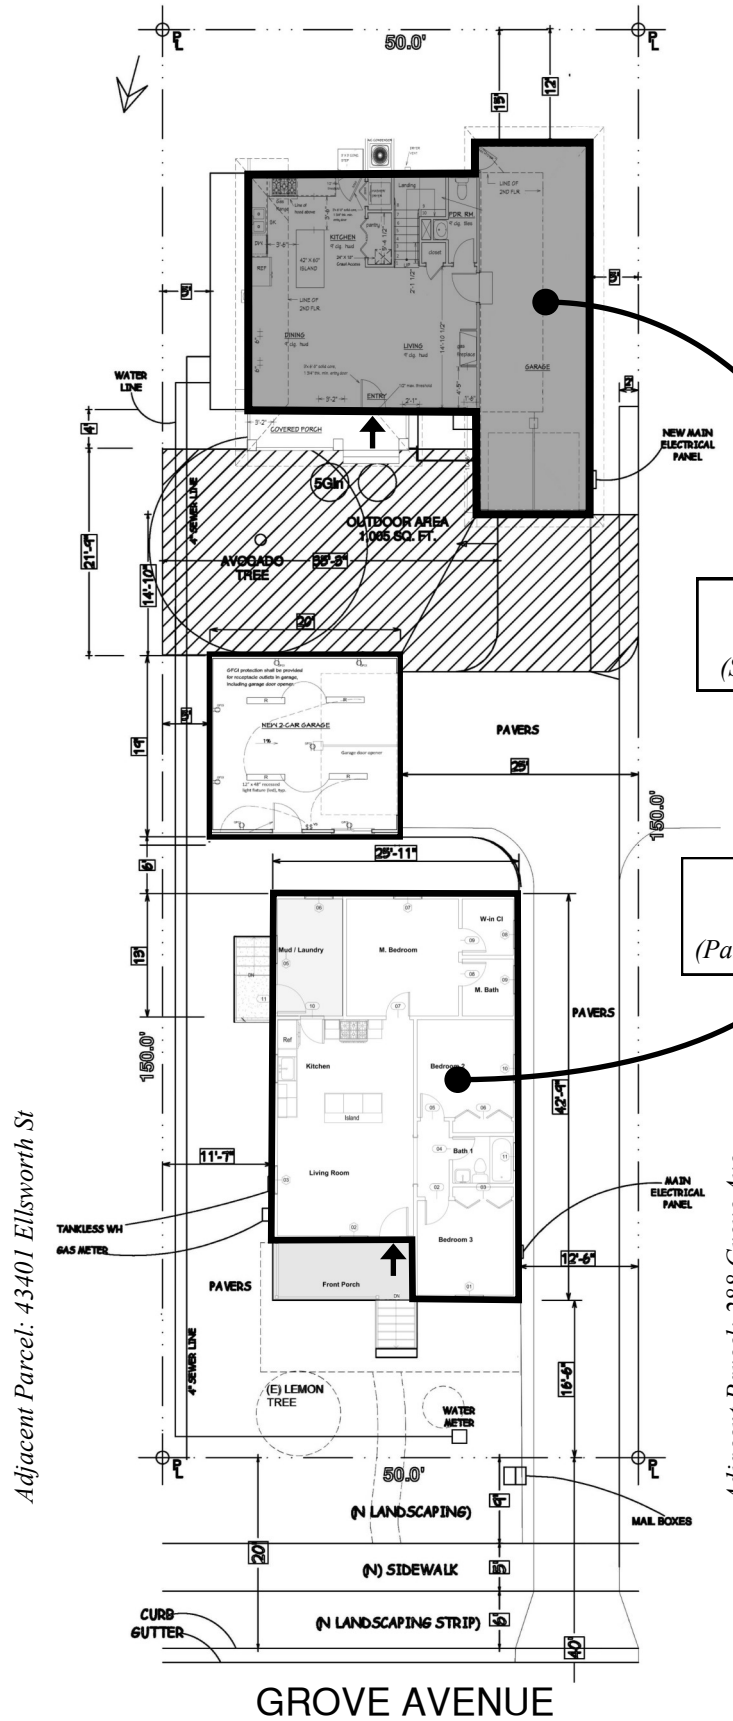

ADDRESS CHRONOLOGY

- Parcel address issued at time of initial development: 1885
- Address issued to single family dwelling: 10/19/2020 (RC)

LOCATIONAL MAP

Legend

➤ Front Door Location

New
248 Grove Ave
(Single Family Dwelling)

Verified Existing
246 Grove Ave
(Parcel & Single Family Dwelling)

Adjacent Parcel: 43401 Ellsworth St

Adjacent Parcel: 288 Grove Ave

GROVE AVENUE

FOR ADDRESSING PURPOSES ONLY

SP84-0174 10/19/2020 (RC)