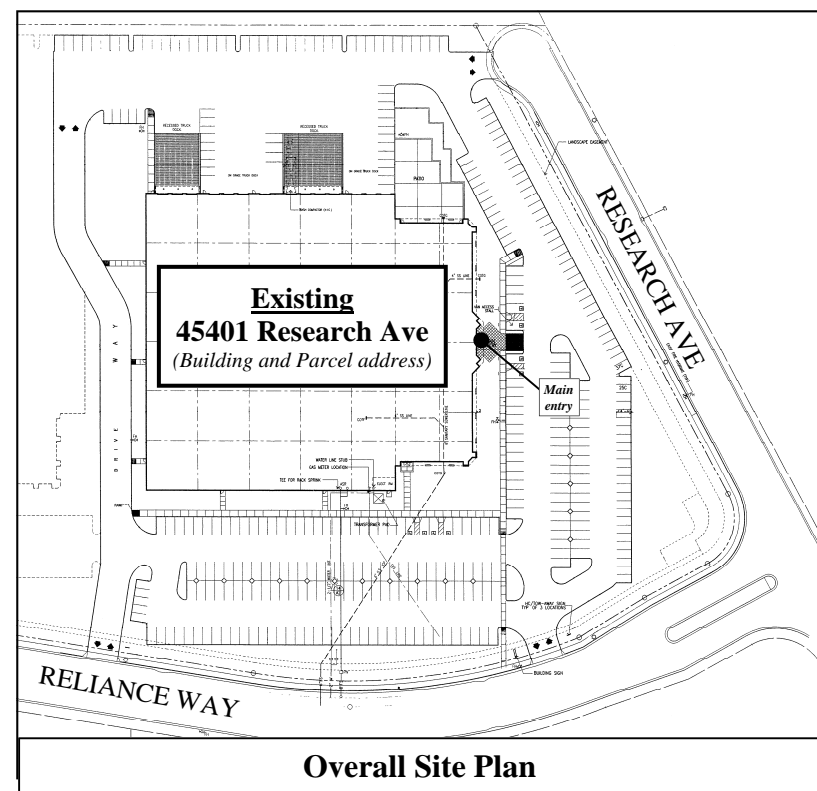

- LEGEND:**
- Main entry to Tenant Space
  - ★ Directional signage with floor plan

**Note:**

(1) Building address for all tenant spaces is 45401 Research Avenue

(2) Directional signage with floor plan schematic is required and to be approved by the Fire Department. See floor for recommended locations.