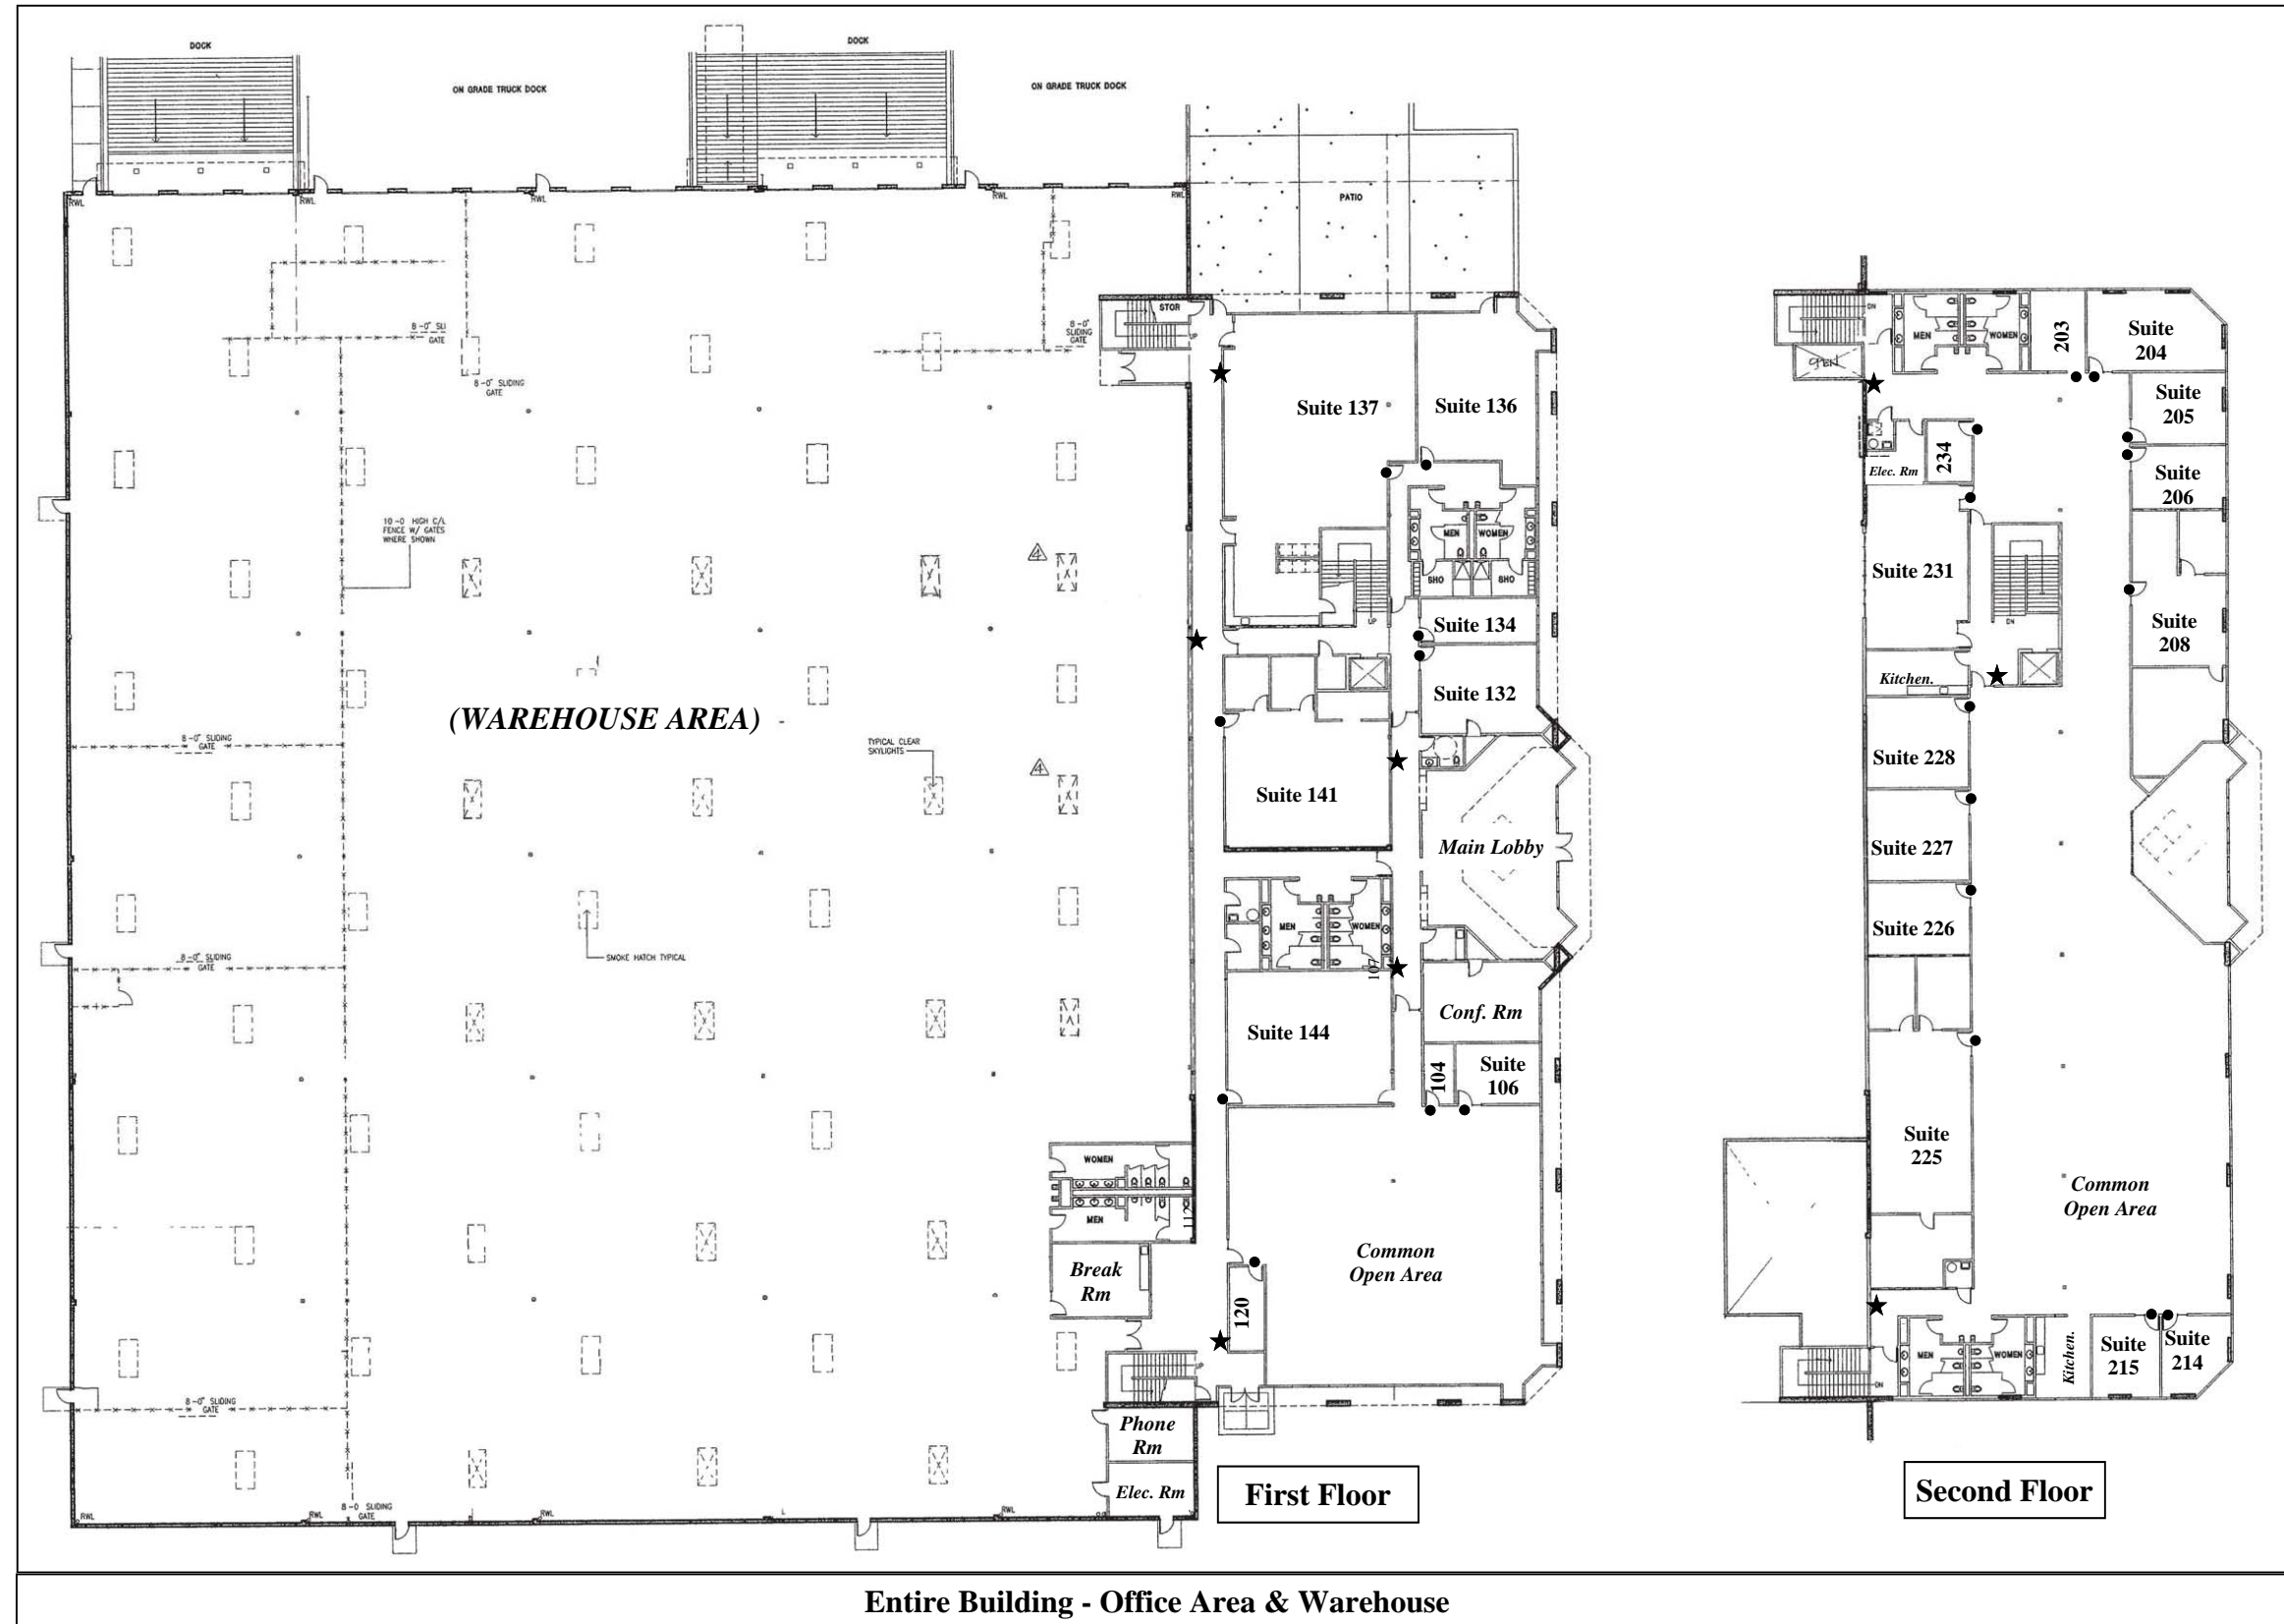

- LEGEND:**
- Main entry to Tenant Space
  - ★ Directional signage with floor plan

**Note:**

(1) Building address for all tenant spaces is 45401 Research Avenue

(2) Directional signage with floor plan schematic is required and to be approved by the Fire Department. See floor for recommended locations.