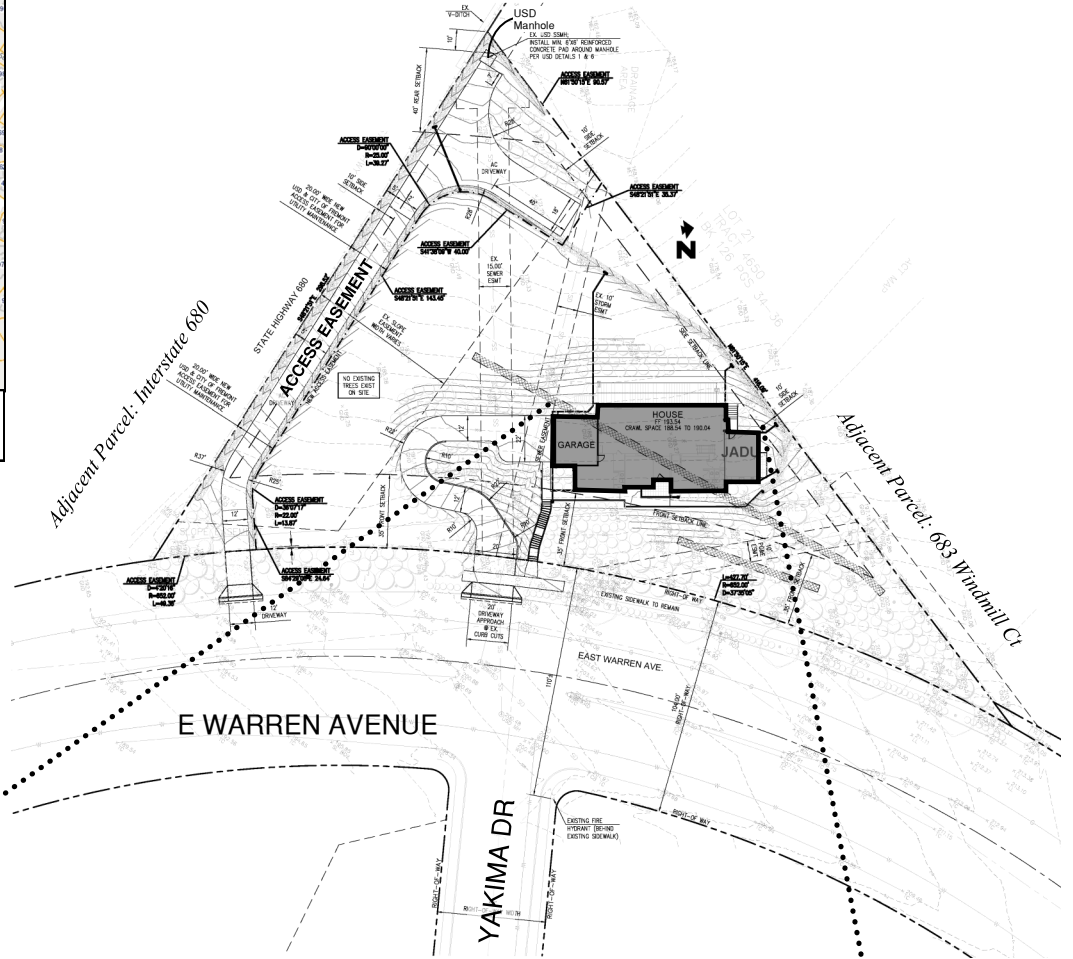

ADDRESS CHRONOLOGY

- Addresses issued to vacant residential parcel: 2/28/2022 (RC)
- Residential parcel zip code correction (i.e., 94539): 8/15/2022 (RC)

Legend

➤ Front Door Location