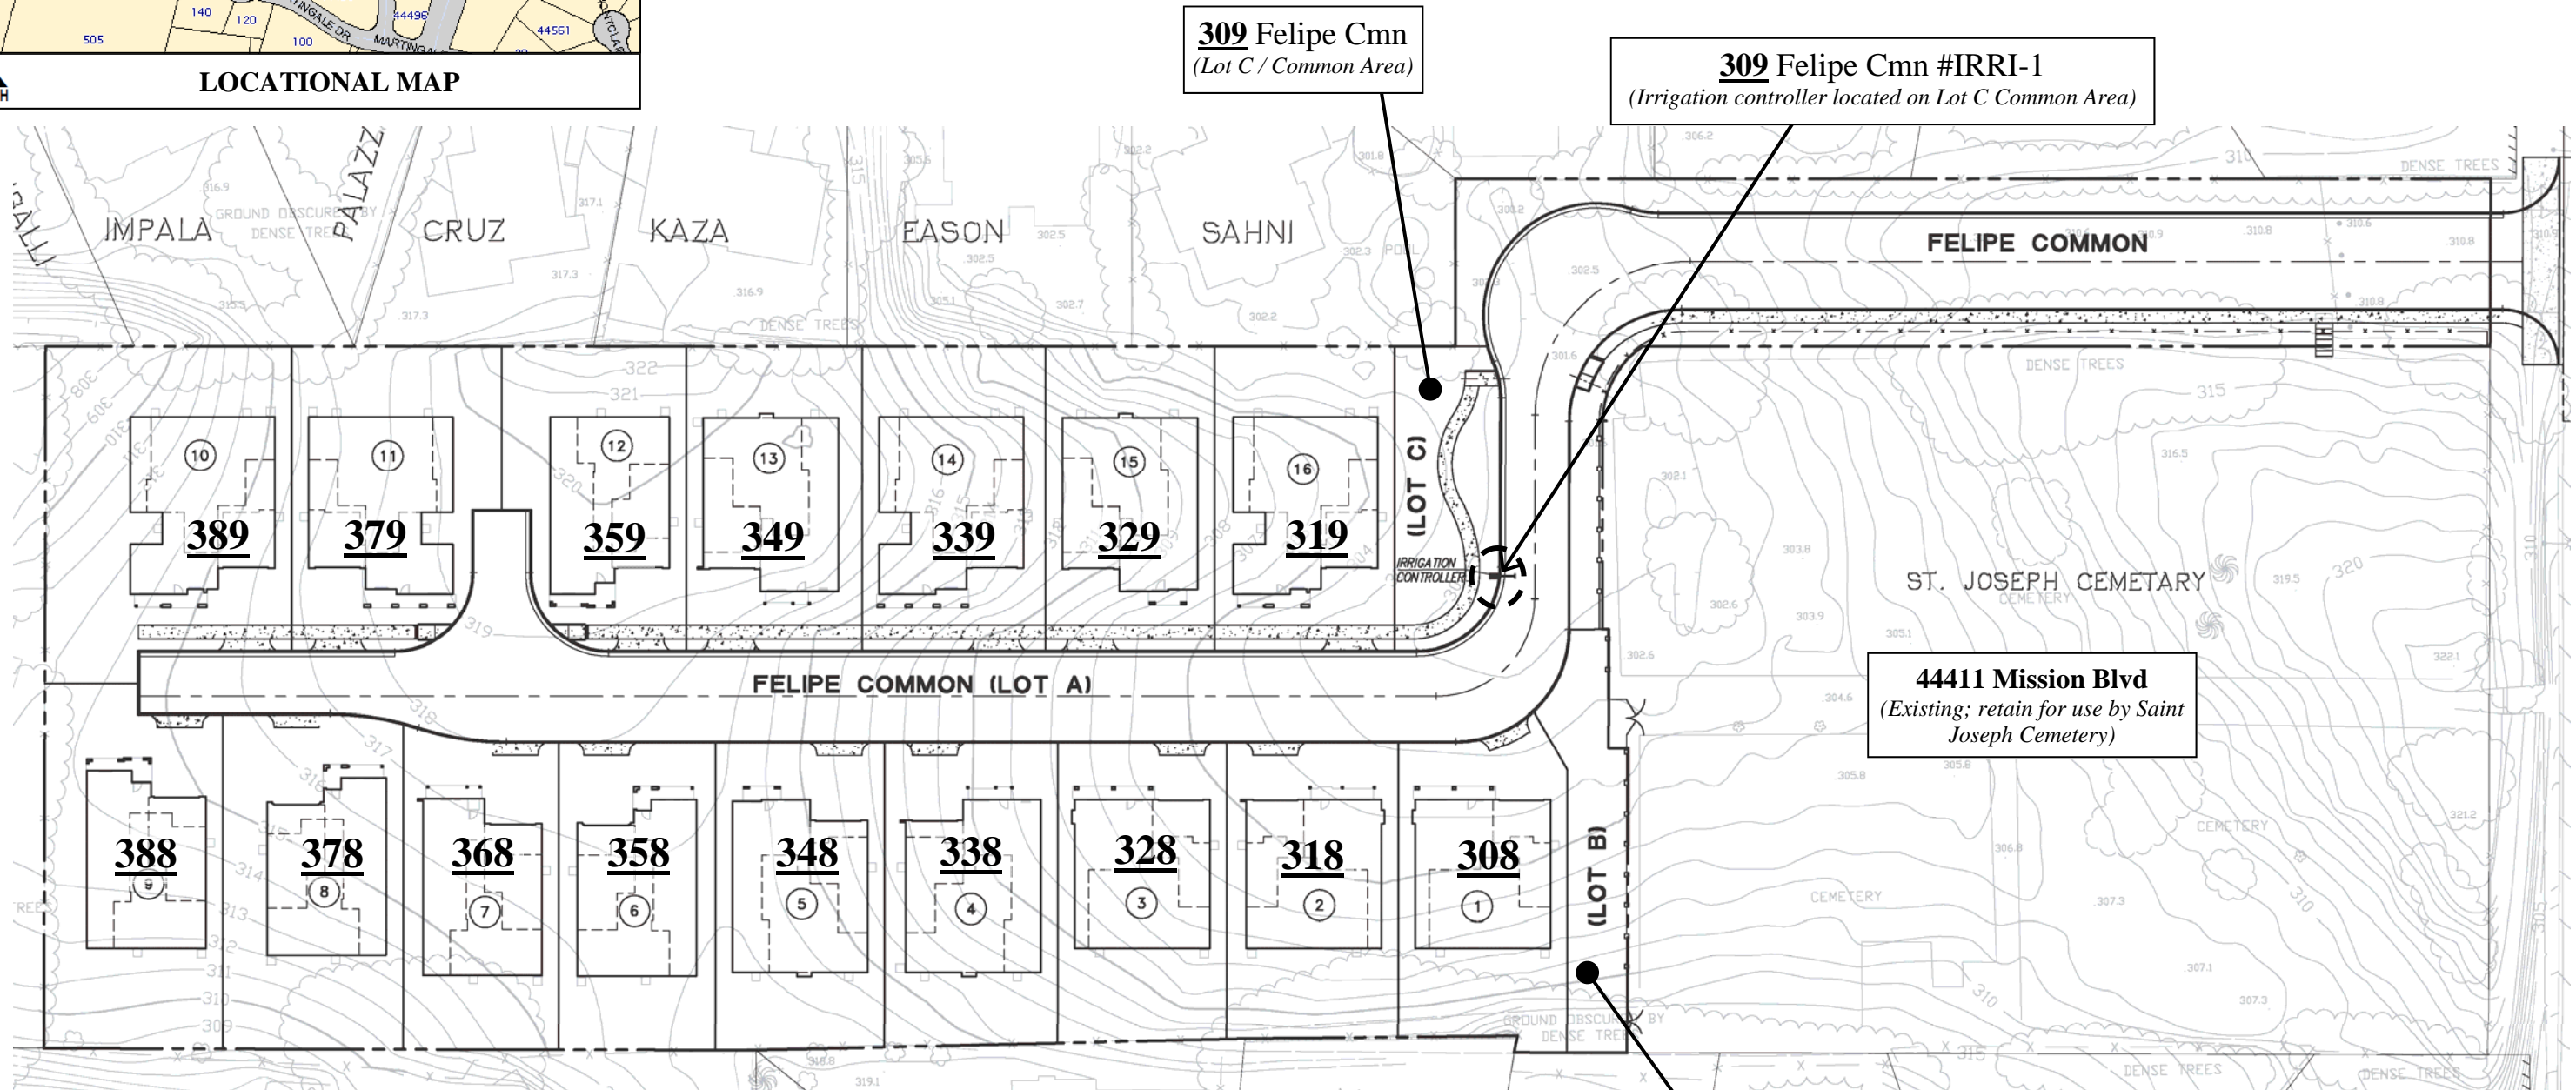

**ADDRESS CHRONOLOGY**

- Original addressing at time of initial development: date unknown
- Addressing assigned to Tract 8042. Includes the relocation of the existing address of 44411 Mission Blvd to Saint Joseph Cemetery site: 11/25/2013 (RW)

**LEGEND:**

**319** Proposed street address number for new units (*oriented to Felipe Common*)

**FOR ADDRESSING PURPOSES ONLY**

SP84-0269 11/25/2013 (RW)