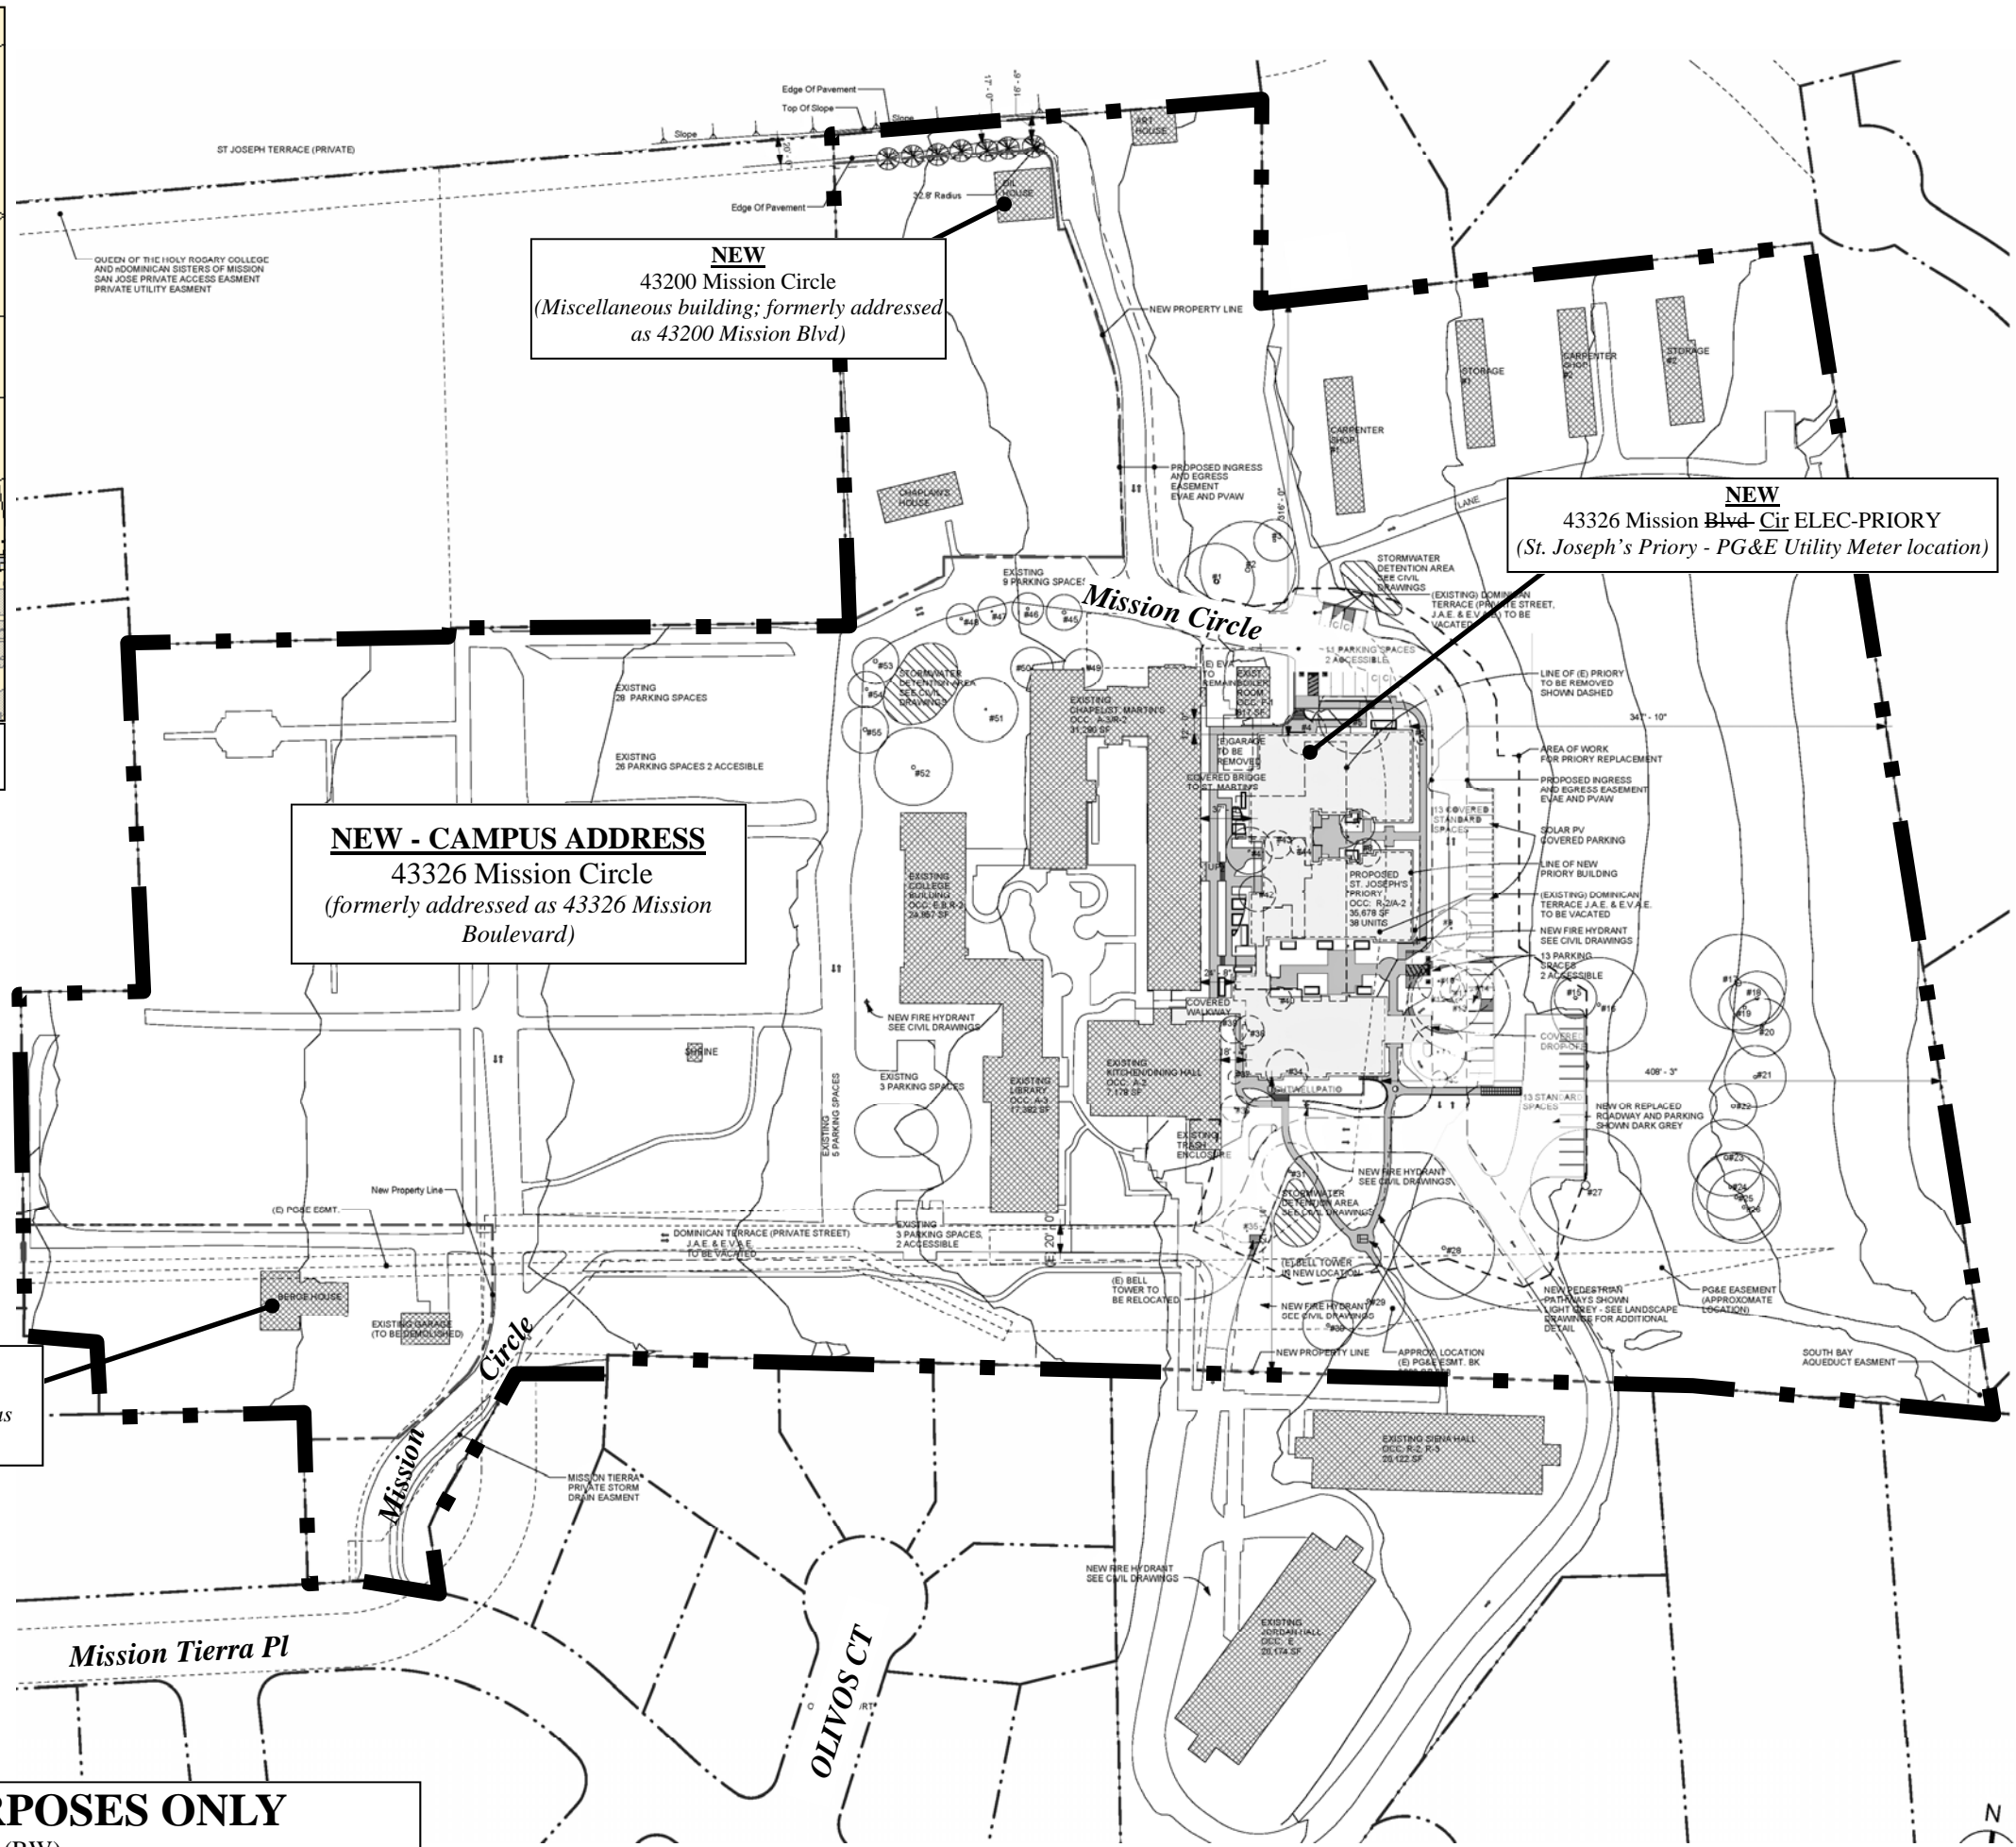

**LOCATIONAL MAP**

**ADDRESS CHRONOLOGY**

- Original addressing at time of initial development: date unknown
- Address change due to street name change and new building (St Joseph's Priory): 7/16/2014 (RW)
  - 1) Primary situs / campus address: 43326 Mission Cir (to replace 43326 Mission Blvd)
  - 2) Secondary addresses:
    - a) 43310 Mission Circle (to replace 43310 Mission Blvd);
    - b) 43200 Mission Circle (to replace 43200 Mission Blvd); and,
    - c) 43330 Mission Circle (to replace 43330 Mission Blvd)
  - 3) PG&E meter location in St. Joseph's Priory building: 43326 Mission Circle ELEC-PRIORY
  - 4) Rescind: 43200, 43260, 43310 and 43330 Mission Boulevard

**NEW**  
43200 Mission Circle  
(Miscellaneous building; formerly addressed as 43200 Mission Blvd)

**NEW**  
43326 Mission Blvd - Cir ELEC-PRIORY  
(St. Joseph's Priory - PG&E Utility Meter location)

**NEW - CAMPUS ADDRESS**  
43326 Mission Circle  
(formerly addressed as 43326 Mission Boulevard)

**NEW**  
43330 Mission Circle  
(Berge Cottage; formerly addressed as 43330 Mission Blvd)